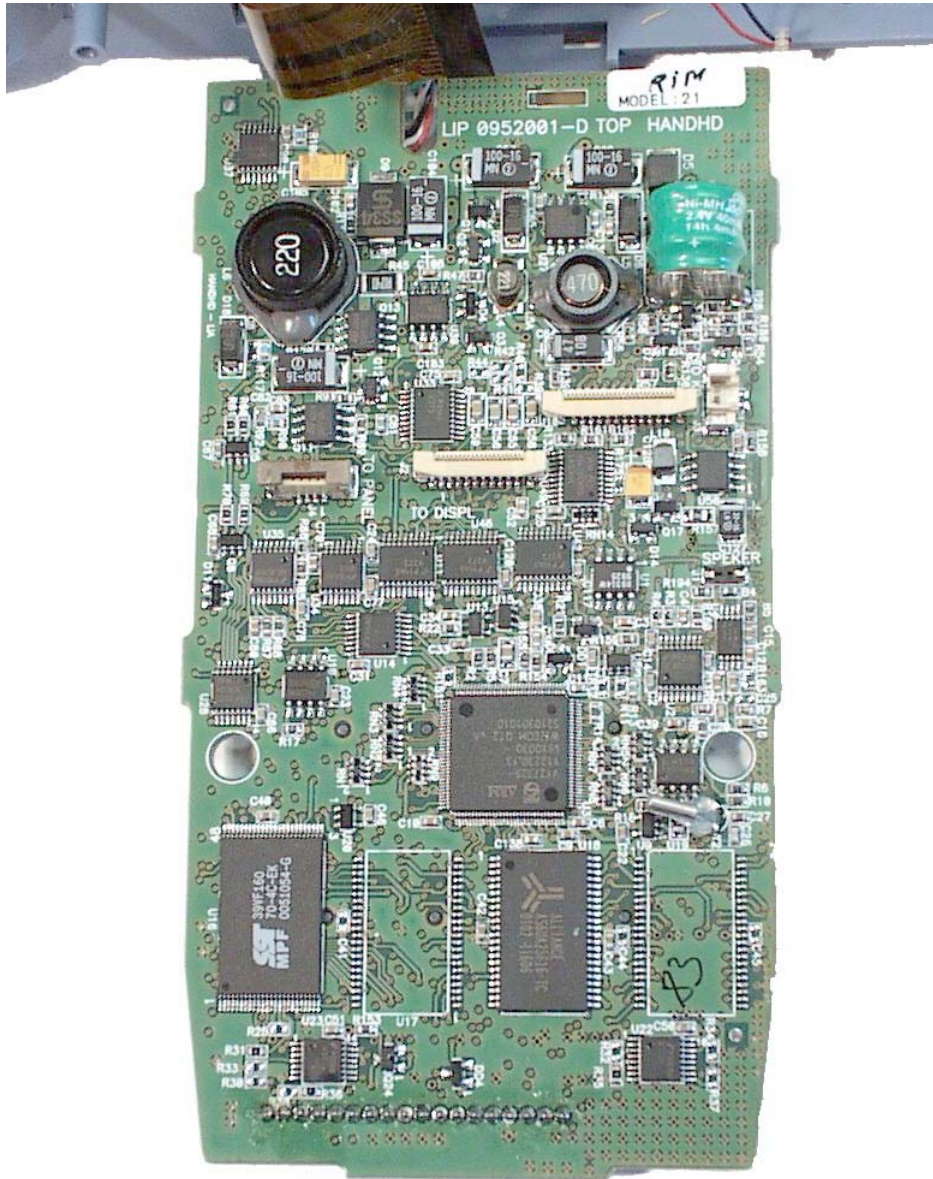

ANNEX 3 – INTERNAL EUT PHOTOS

Rangestar Wireless Omnidirectional
Tab-Mounted Embedded Cellular Antenna

ANNEX 3 – INTERNAL EUT PHOTOS

Lipman USA, Inc.
Point of Sale Device, Model NURIT 8000 RIM
FCC ID: O2SNURIT8000RI

ANNEX 3 – INTERNAL EUT PHOTOS

ANNEX 3 – INTERNAL EUT PHOTOS

Lipman USA, Inc.
Point of Sale Device, Model NURIT 8000 RIM
FCC ID: O2SNURIT8000RI

ANNEX 3 – INTERNAL EUT PHOTOS

Lipman USA, Inc.
Point of Sale Device, Model NURIT 8000 RIM
FCC ID: O2SNURIT8000RI

ANNEX 3 – INTERNAL EUT PHOTOS

ANNEX 3 – INTERNAL EUT PHOTOS

ANNEX 3 – INTERNAL EUT PHOTOS

ANNEX 3 – INTERNAL EUT PHOTOS

ANNEX 3 – INTERNAL EUT PHOTOS

ANNEX 3 – INTERNAL EUT PHOTOS

ANNEX 3 – INTERNAL EUT PHOTOS