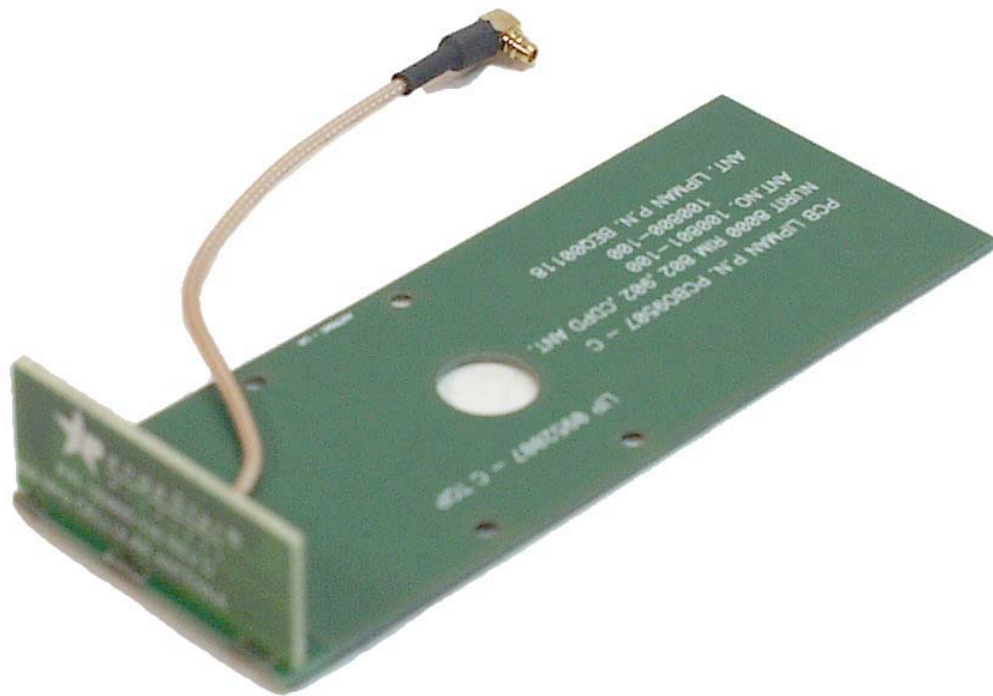

ANNEX 3 – INTERNAL EUT PHOTOS

Rangestar Wireless Omnidirectional
Tab-Mounted Embedded Cellular Antenna

ANNEX 3 – INTERNAL EUT PHOTOS

Lipman USA, Inc.
Point of Sale Device, Model NURIT 8000 RIM
FCC ID: O2SNURIT8000RI

ANNEX 3 – INTERNAL EUT PHOTOS

ANNEX 3 – INTERNAL EUT PHOTOS

Lipman USA, Inc.
Point of Sale Device, Model NURIT 8000 RIM
FCC ID: O2SNURIT8000RI

ANNEX 3 – INTERNAL EUT PHOTOS

Lipman USA, Inc.
Point of Sale Device, Model NURIT 8000 RIM
FCC ID: O2SNURIT8000RI

ANNEX 3 – INTERNAL EUT PHOTOS

ANNEX 3 – INTERNAL EUT PHOTOS

ANNEX 3 – INTERNAL EUT PHOTOS

ANNEX 3 – INTERNAL EUT PHOTOS

ANNEX 3 – INTERNAL EUT PHOTOS

ANNEX 3 – INTERNAL EUT PHOTOS

ANNEX 3 – INTERNAL EUT PHOTOS