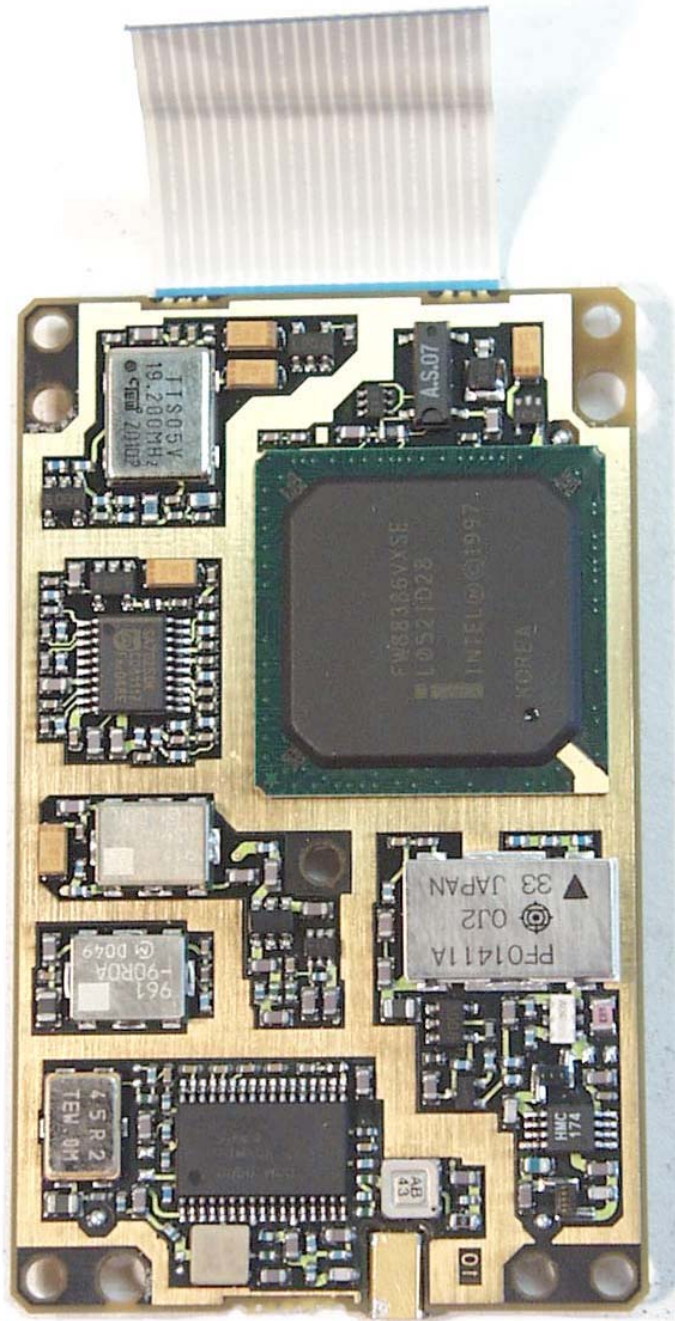

ANNEX 3 – INTERNAL EUT PHOTOS

Rangestar Wireless Omnidirectional
Tab-Mounted Embedded Cellular Antenna

ANNEX 3 – INTERNAL EUT PHOTOS

Lipman USA, Inc.
Point of Sale Device, Model NURIT 8000 RIM
FCC ID: O2SNURIT8000RI

ANNEX 3 – INTERNAL EUT PHOTOS

ANNEX 3 – INTERNAL EUT PHOTOS

Lipman USA, Inc.
Point of Sale Device, Model NURIT 8000 RIM
FCC ID: O2SNURIT8000RI

ANNEX 3 – INTERNAL EUT PHOTOS

Lipman USA, Inc.
Point of Sale Device, Model NURIT 8000 RIM
FCC ID: O2SNURIT8000RI

ANNEX 3 – INTERNAL EUT PHOTOS

ANNEX 3 – INTERNAL EUT PHOTOS

ANNEX 3 – INTERNAL EUT PHOTOS

ANNEX 3 – INTERNAL EUT PHOTOS

ANNEX 3 – INTERNAL EUT PHOTOS

ANNEX 3 – INTERNAL EUT PHOTOS

ANNEX 3 – INTERNAL EUT PHOTOS