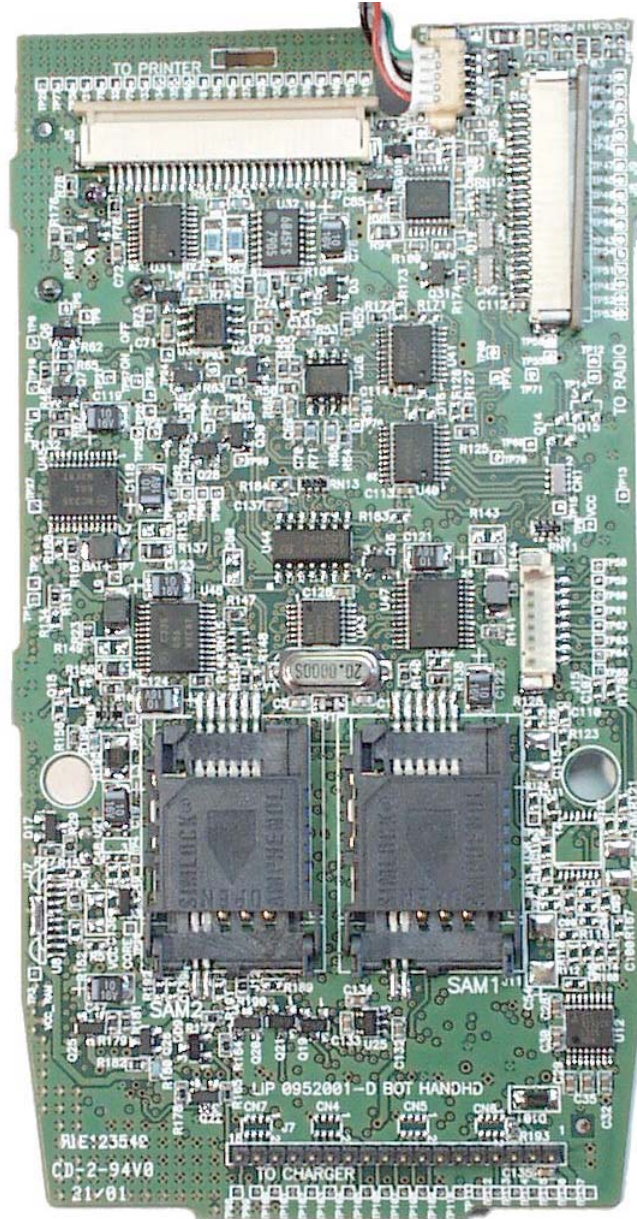

ANNEX 3 – INTERNAL EUT PHOTOS

Rangestar Wireless Omnidirectional
Tab-Mounted Embedded Cellular Antenna

ANNEX 3 – INTERNAL EUT PHOTOS

Lipman USA, Inc.
Point of Sale Device, Model NURIT 8000 RIM
FCC ID: O2SNURIT8000RI

ANNEX 3 – INTERNAL EUT PHOTOS

ANNEX 3 – INTERNAL EUT PHOTOS

Lipman USA, Inc.
Point of Sale Device, Model NURIT 8000 RIM
FCC ID: O2SNURIT8000RI

ANNEX 3 – INTERNAL EUT PHOTOS

Lipman USA, Inc.
Point of Sale Device, Model NURIT 8000 RIM
FCC ID: O2SNURIT8000RI