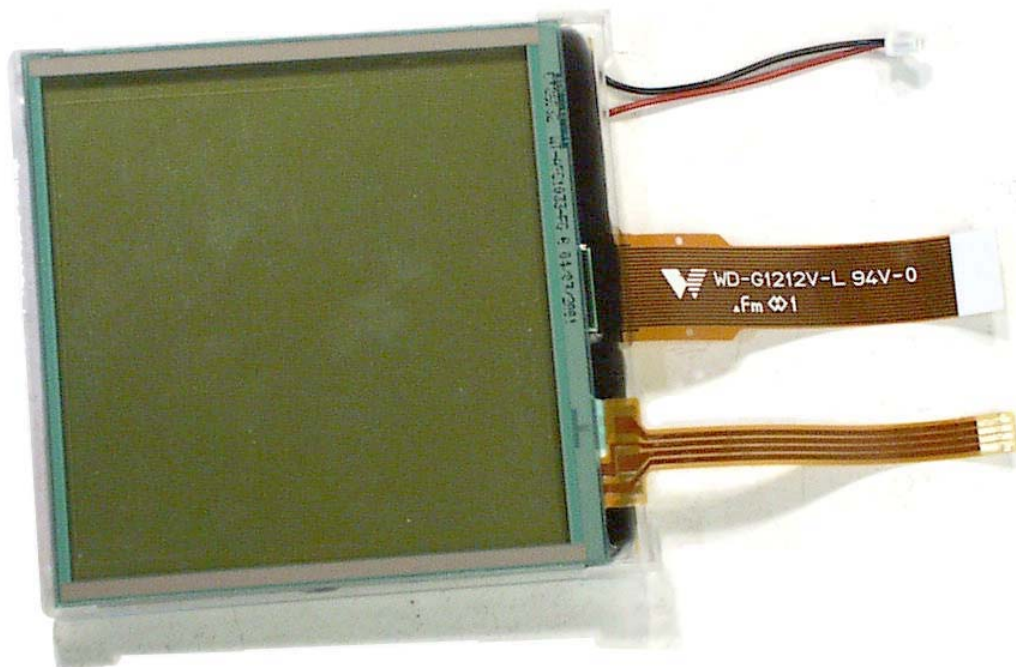

ANNEX 3 – INTERNAL EUT PHOTOS