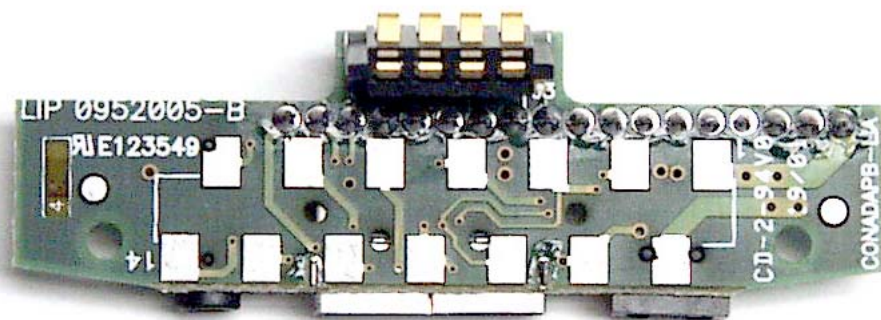

ANNEX 3 – INTERNAL EUT PHOTOS