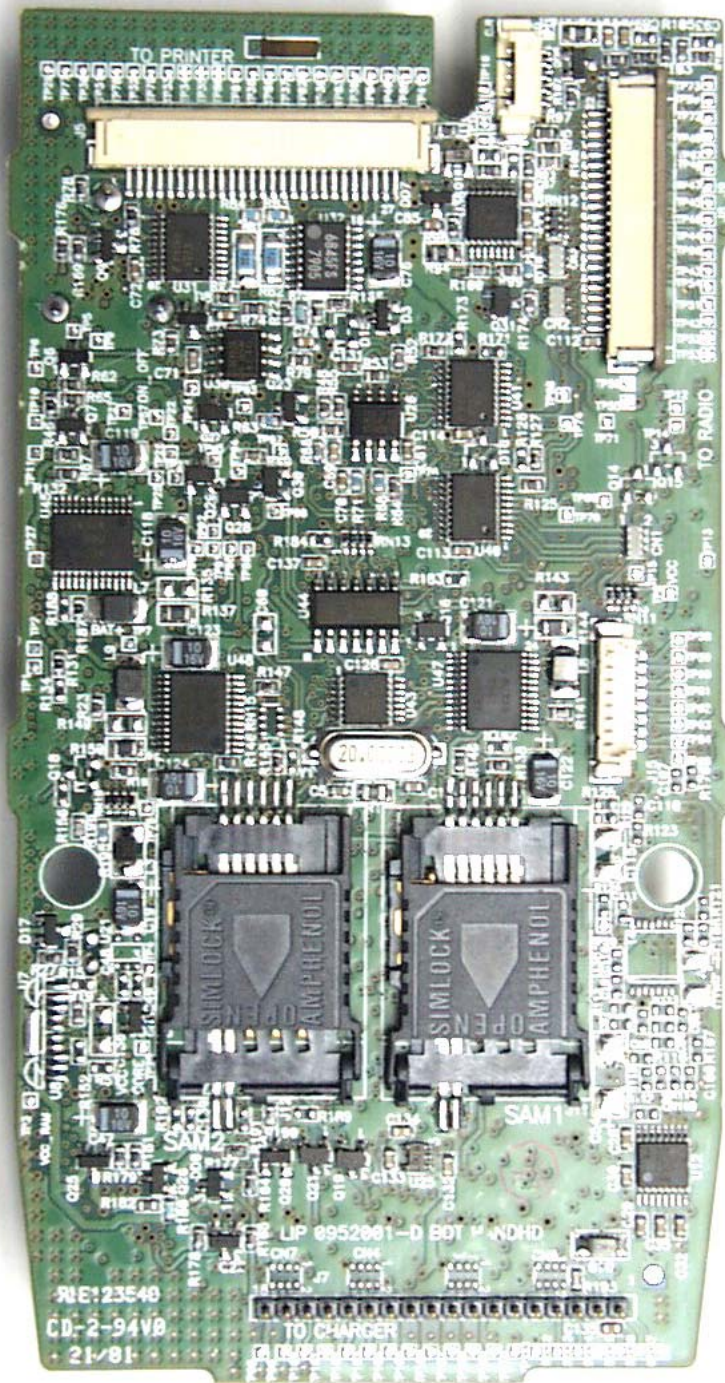

ANNEX 3 – INTERNAL EUT PHOTOS

Rangestar Wireless Omnidirectional
Tab-Mounted Embedded Cellular Antenna

ANNEX 3 – INTERNAL EUT PHOTOS

Lipman USA, Inc.
Point of Sale Device, Model NURIT 8000 CDPD
FCC ID: O2SNURIT8000CI

ANNEX 3 – INTERNAL EUT PHOTOS

ANNEX 3 – INTERNAL EUT PHOTOS

ANNEX 3 – INTERNAL EUT PHOTOS

ANNEX 3 – INTERNAL EUT PHOTOS

ANNEX 3 – INTERNAL EUT PHOTOS

ANNEX 3 – INTERNAL EUT PHOTOS

ANNEX 3 – INTERNAL EUT PHOTOS

ANNEX 3 – INTERNAL EUT PHOTOS

ANNEX 3 – INTERNAL EUT PHOTOS

ANNEX 3 – INTERNAL EUT PHOTOS

Lipman USA, Inc.
Point of Sale Device, Model NURIT 8000 CDPD
FCC ID: O2SNURIT8000CI

ANNEX 3 – INTERNAL EUT PHOTOS

Lipman USA, Inc.
Point of Sale Device, Model NURIT 8000 CDPD
FCC ID: O2SNURIT8000CI

ANNEX 3 – INTERNAL EUT PHOTOS

ANNEX 3 – INTERNAL EUT PHOTOS