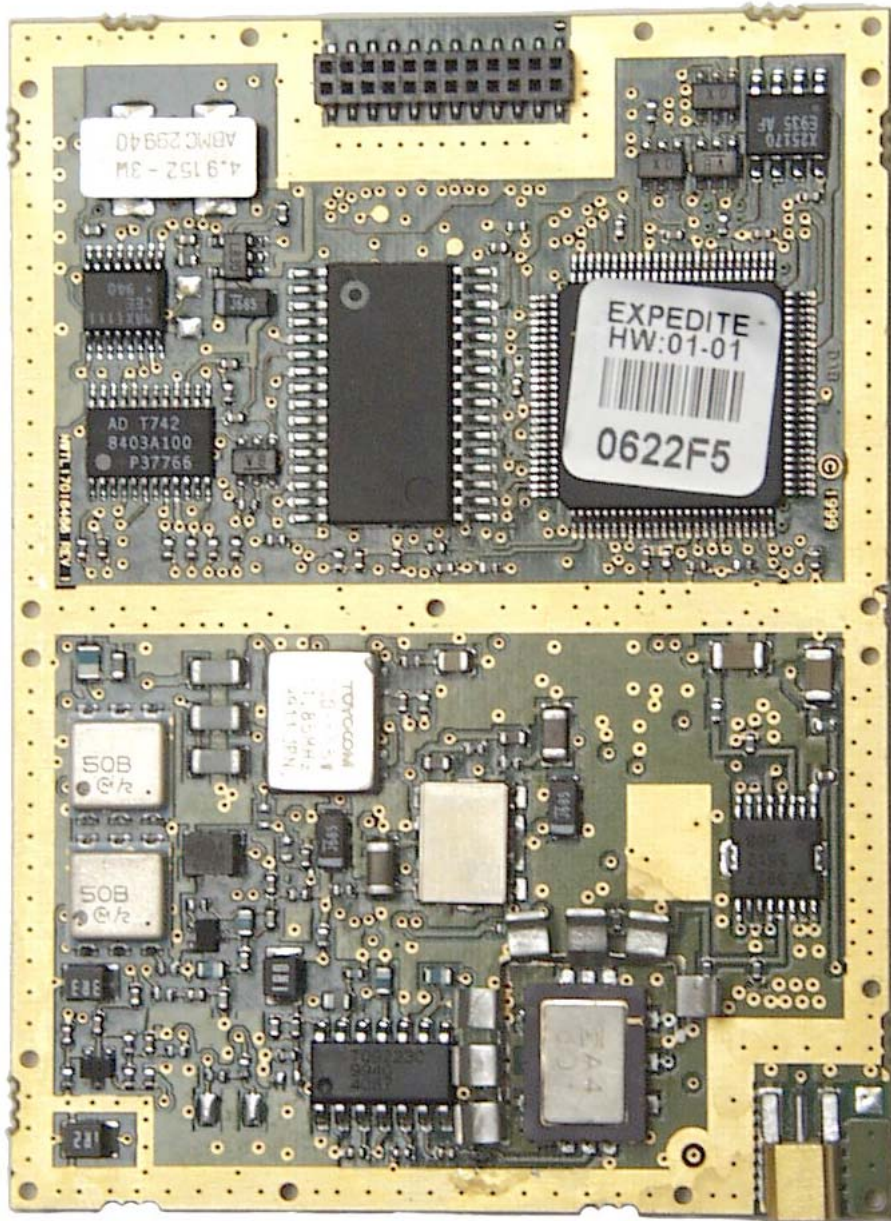

ANNEX 3 – INTERNAL EUT PHOTOS