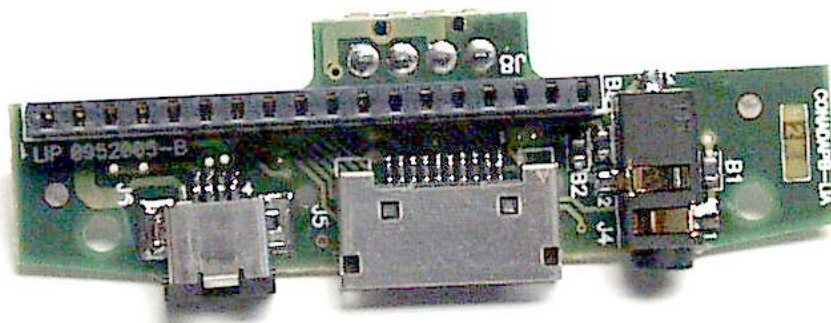

ANNEX 3 – INTERNAL EUT PHOTOS