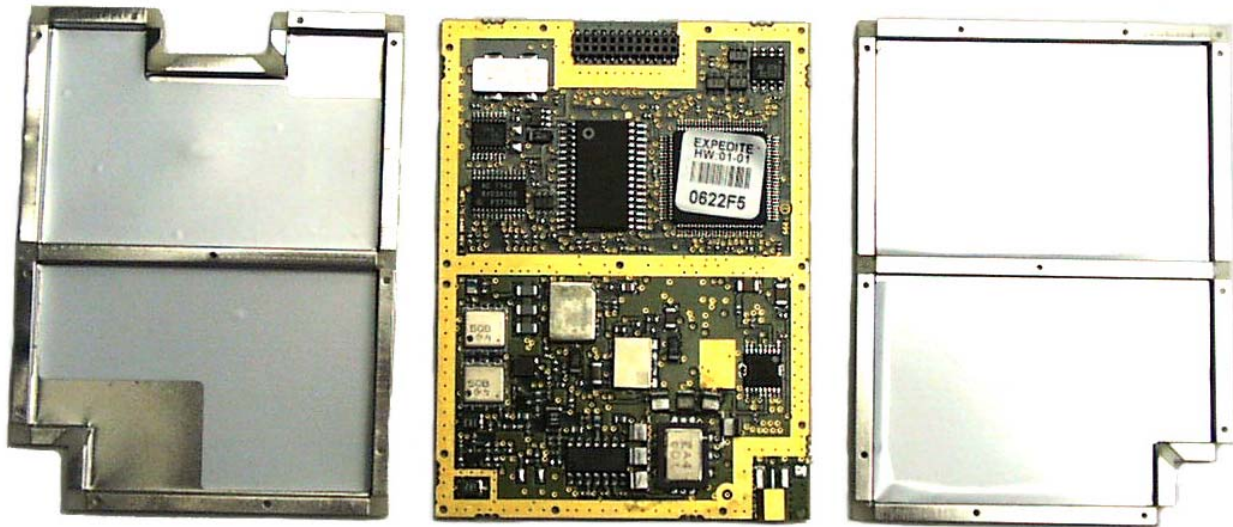

ANNEX 3 – INTERNAL EUT PHOTOS