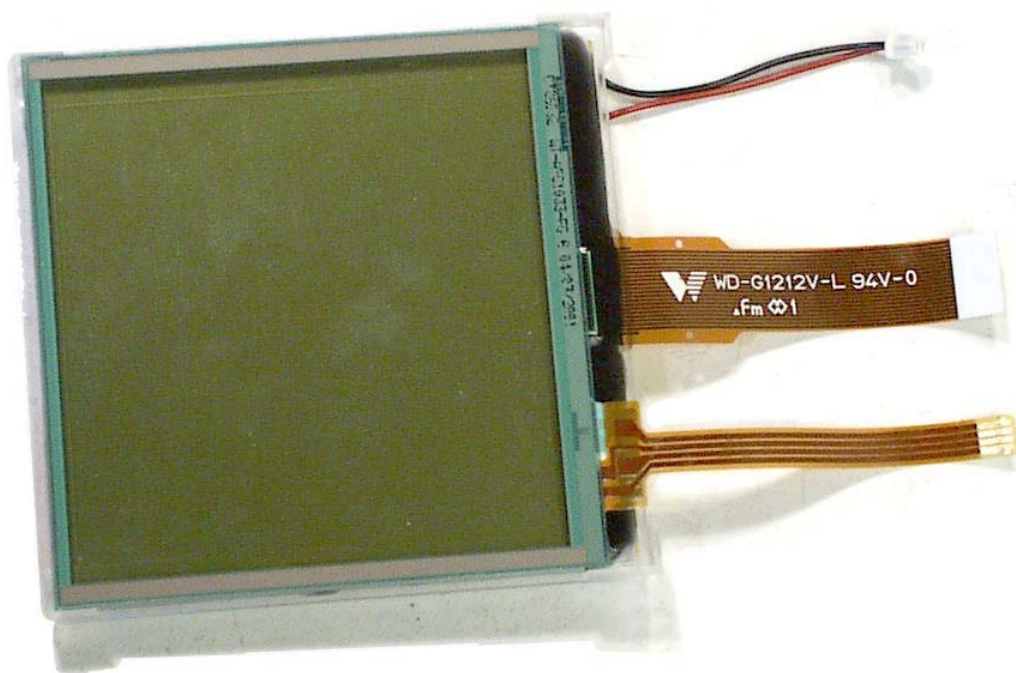

ANNEX 3 – INTERNAL EUT PHOTOS

Rangestar Wireless Omnidirectional
Tab-Mounted Embedded Cellular Antenna

ANNEX 3 – INTERNAL EUT PHOTOS

Lipman USA, Inc.
Point of Sale Device, Model NURIT 8000 CDPD
FCC ID: O2SNURIT8000CI

ANNEX 3 – INTERNAL EUT PHOTOS

Lipman USA, Inc.
Point of Sale Device, Model NURIT 8000 CDPD
FCC ID: O2SNURIT8000CI

ANNEX 3 – INTERNAL EUT PHOTOS

ANNEX 3 – INTERNAL EUT PHOTOS

ANNEX 3 – INTERNAL EUT PHOTOS

ANNEX 3 – INTERNAL EUT PHOTOS

ANNEX 3 – INTERNAL EUT PHOTOS

ANNEX 3 – INTERNAL EUT PHOTOS

ANNEX 3 – INTERNAL EUT PHOTOS

Lipman USA, Inc.
Point of Sale Device, Model NURIT 8000 CDPD
FCC ID: O2SNURIT8000CI

ANNEX 3 – INTERNAL EUT PHOTOS

Lipman USA, Inc.
Point of Sale Device, Model NURIT 8000 CDPD
FCC ID: O2SNURIT8000CI