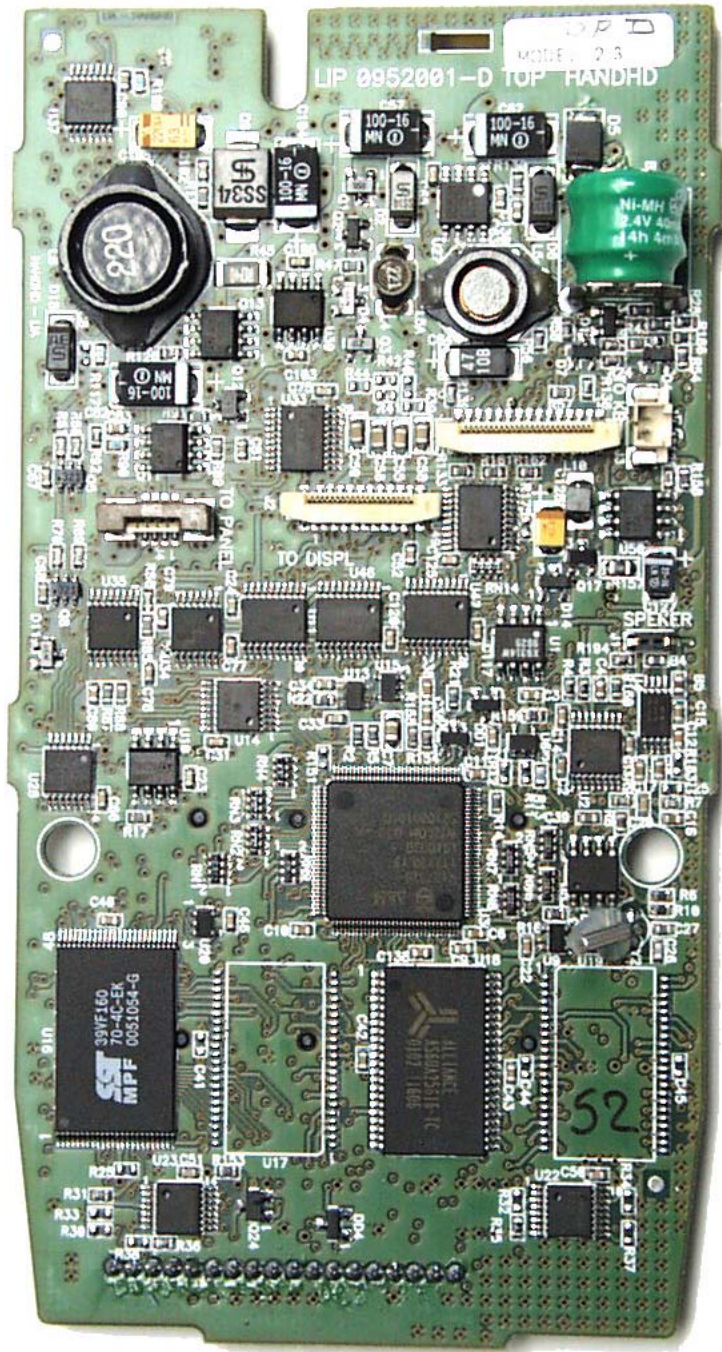

ANNEX 3 – INTERNAL EUT PHOTOS

Lipman USA, Inc.
Point of Sale Device, Model NURIT 8000 CDPD
FCC ID: O2SNURIT8000CI