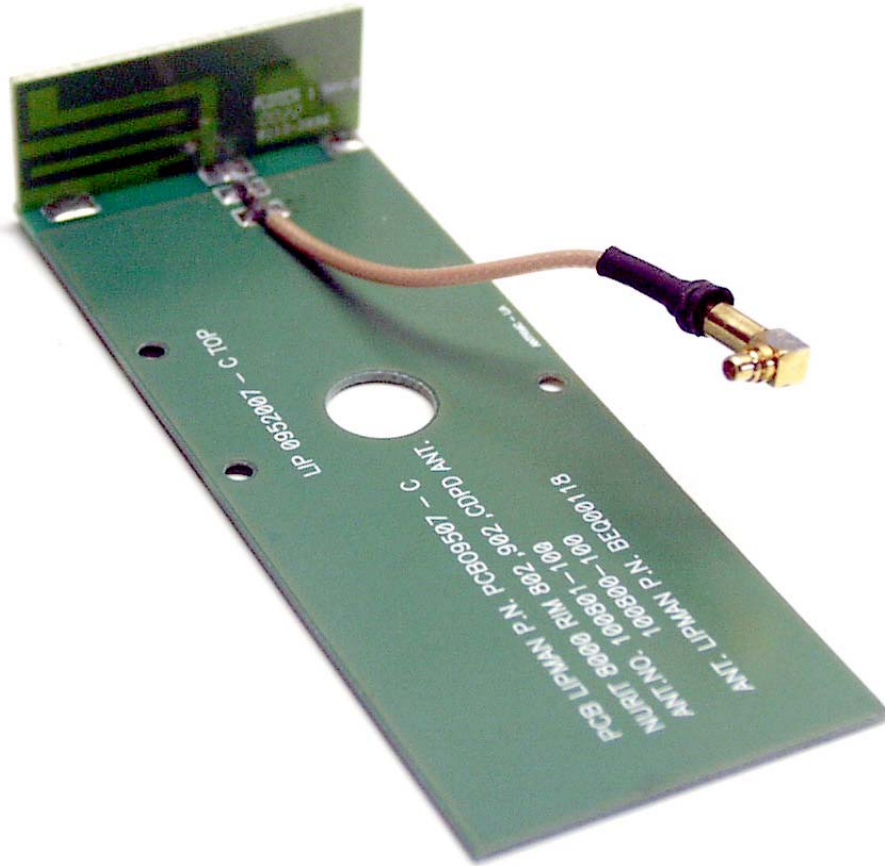

ANNEX 3 – INTERNAL EUT PHOTOS

Rangestar Wireless Omnidirectional
Tab-Mounted Embedded Cellular Antenna

ANNEX 3 – INTERNAL EUT PHOTOS

Lipman USA, Inc.
Point of Sale Device, Model NURIT 8000 CDPD
FCC ID: O2SNURIT8000CI

ANNEX 3 – INTERNAL EUT PHOTOS

Lipman USA, Inc.
Point of Sale Device, Model NURIT 8000 CDPD
FCC ID: O2SNURIT8000CI

ANNEX 3 – INTERNAL EUT PHOTOS

ANNEX 3 – INTERNAL EUT PHOTOS

ANNEX 3 – INTERNAL EUT PHOTOS

ANNEX 3 – INTERNAL EUT PHOTOS

ANNEX 3 – INTERNAL EUT PHOTOS

ANNEX 3 – INTERNAL EUT PHOTOS

ANNEX 3 – INTERNAL EUT PHOTOS

Lipman USA, Inc.
Point of Sale Device, Model NURIT 8000 CDPD
FCC ID: O2SNURIT8000CI

ANNEX 3 – INTERNAL EUT PHOTOS

Lipman USA, Inc.
Point of Sale Device, Model NURIT 8000 CDPD
FCC ID: O2SNURIT8000CI

ANNEX 3 – INTERNAL EUT PHOTOS

ANNEX 3 – INTERNAL EUT PHOTOS