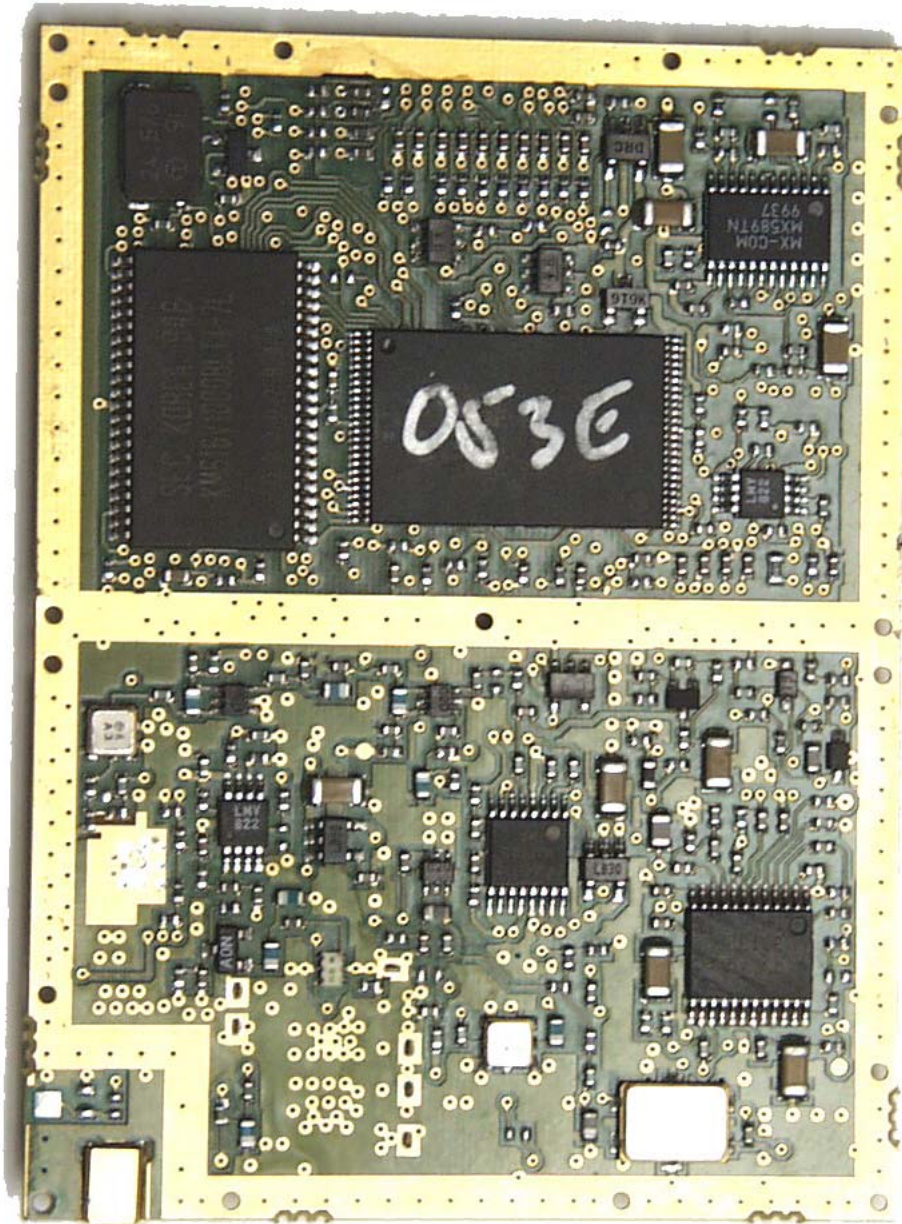

ANNEX 3 – INTERNAL EUT PHOTOS