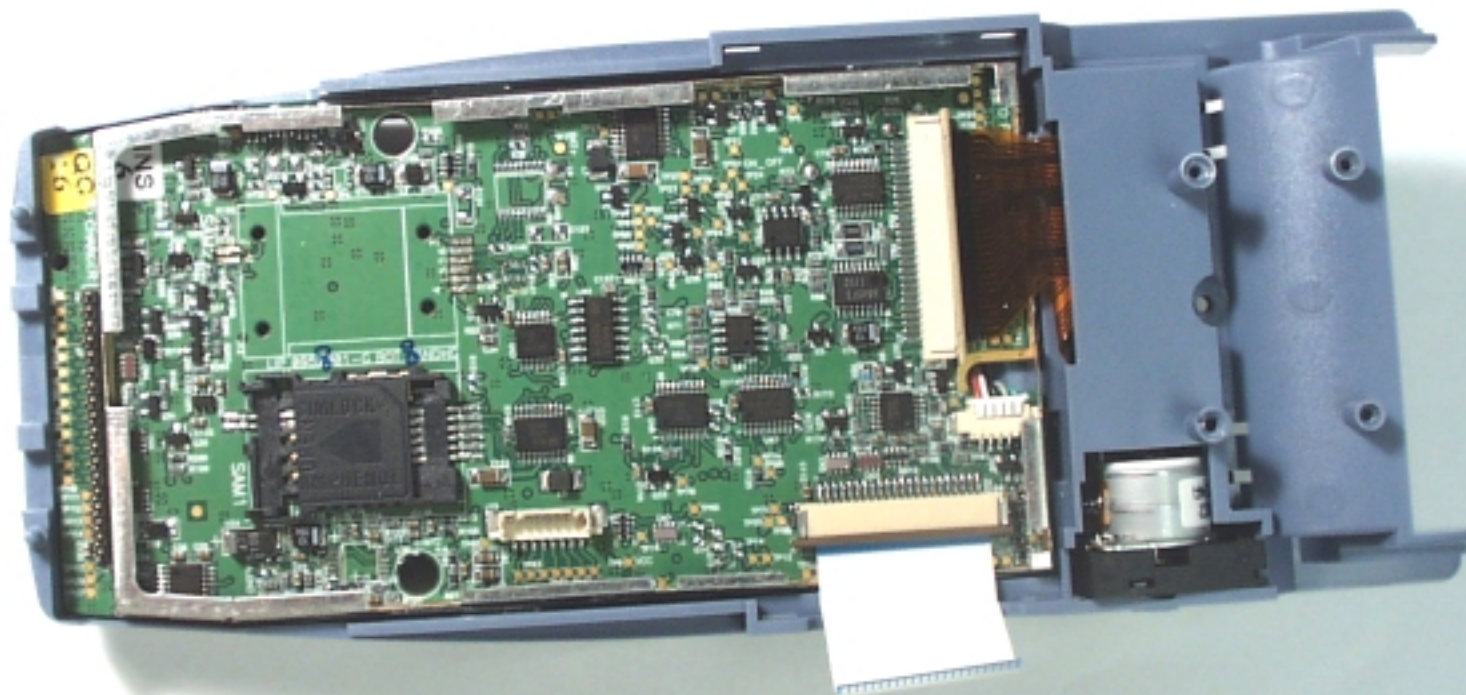

ANNEX 4: INTERNAL PHOTOGRAPHS OF NURIT 8000 + ANTENNA
Point of Sale Device, Model NURIT 8000

PHOTO # 5
FCC ID: O2SNURIT8000AI

ANNEX 4: INTERNAL PHOTOGRAPHS OF NURIT 8000 + ANTENNA
Point of Sale Device, Model NURIT 8000

PHOTO # 6
FCC ID: O2SNURIT8000AI

ANNEX 4: INTERNAL PHOTOGRAPHS OF NURIT 8000 + ANTENNA
Point of Sale Device, Model NURIT 8000

PHOTO # 7
FCC ID: O2SNURIT8000AI

ANNEX 4: INTERNAL PHOTOGRAPHS OF NURIT 8000 + ANTENNA
Point of Sale Device, Model NURIT 8000

PHOTO # 8
FCC ID: O2SNURIT8000AI

ANNEX 4: INTERNAL PHOTOGRAPHS OF NURIT 8000 + ANTENNA
Point of Sale Device, Model NURIT 8000

PHOTO # 9
FCC ID: O2SNURIT8000AI

ANNEX 4: INTERNAL PHOTOGRAPHS OF NURIT 8000 + ANTENNA
Point of Sale Device, Model NURIT 8000