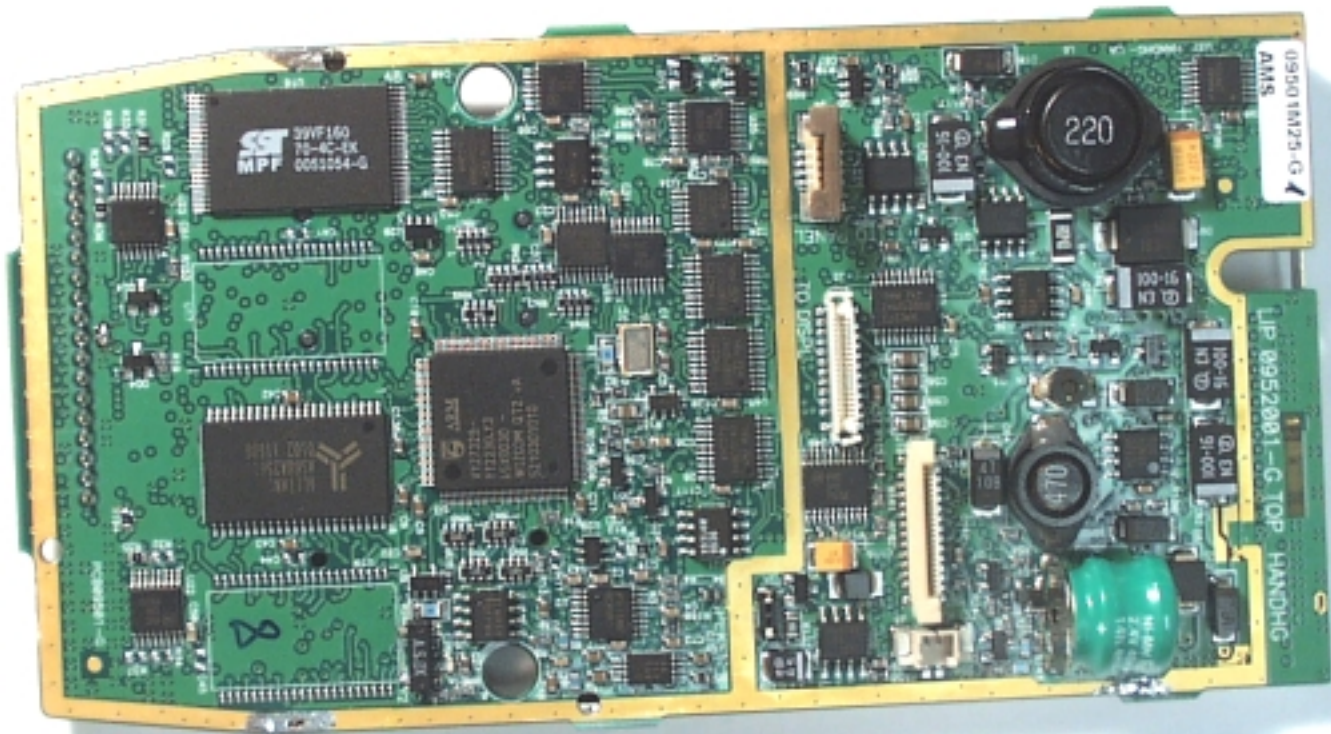

ANNEX 4: INTERNAL PHOTOGRAPHS OF NURIT 8000 + ANTENNA
Point of Sale Device, Model NURIT 8000

PHOTO # 5
FCC ID: O2SNURIT8000AI

ANNEX 4: INTERNAL PHOTOGRAPHS OF NURIT 8000 + ANTENNA
Point of Sale Device, Model NURIT 8000

PHOTO # 6
FCC ID: O2SNURIT8000AI

ANNEX 4: INTERNAL PHOTOGRAPHS OF NURIT 8000 + ANTENNA
Point of Sale Device, Model NURIT 8000

PHOTO # 7
FCC ID: O2SNURIT8000AI

ANNEX 4: INTERNAL PHOTOGRAPHS OF NURIT 8000 + ANTENNA
Point of Sale Device, Model NURIT 8000

PHOTO # 8
FCC ID: O2SNURIT8000AI

ANNEX 4: INTERNAL PHOTOGRAPHS OF NURIT 8000 + ANTENNA
Point of Sale Device, Model NURIT 8000

PHOTO # 9
FCC ID: O2SNURIT8000AI

ANNEX 4: INTERNAL PHOTOGRAPHS OF NURIT 8000 + ANTENNA
Point of Sale Device, Model NURIT 8000

PHOTO # 10
FCC ID: O2SNURIT8000AI