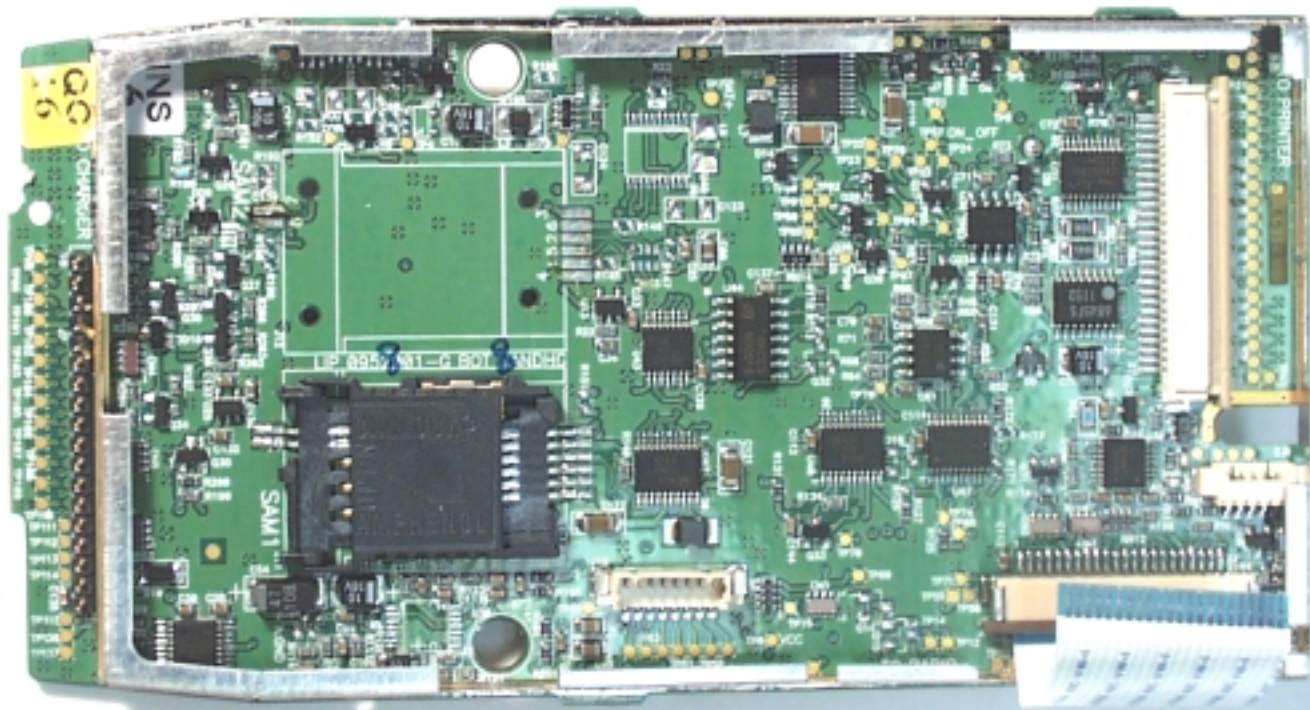

ANNEX 4: INTERNAL PHOTOGRAPHS OF NURIT 8000 + ANTENNA
Point of Sale Device, Model NURIT 8000

PHOTO # 5
FCC ID: O2SNURIT8000AI

ANNEX 4: INTERNAL PHOTOGRAPHS OF NURIT 8000 + ANTENNA
Point of Sale Device, Model NURIT 8000

PHOTO # 6
FCC ID: O2SNURIT8000AI

ANNEX 4: INTERNAL PHOTOGRAPHS OF NURIT 8000 + ANTENNA
Point of Sale Device, Model NURIT 8000

PHOTO # 7
FCC ID: O2SNURIT8000AI

ANNEX 4: INTERNAL PHOTOGRAPHS OF NURIT 8000 + ANTENNA
Point of Sale Device, Model NURIT 8000

PHOTO # 8
FCC ID: O2SNURIT8000AI

ANNEX 4: INTERNAL PHOTOGRAPHS OF NURIT 8000 + ANTENNA
Point of Sale Device, Model NURIT 8000

PHOTO # 9
FCC ID: O2SNURIT8000AI

ANNEX 4: INTERNAL PHOTOGRAPHS OF NURIT 8000 + ANTENNA
Point of Sale Device, Model NURIT 8000