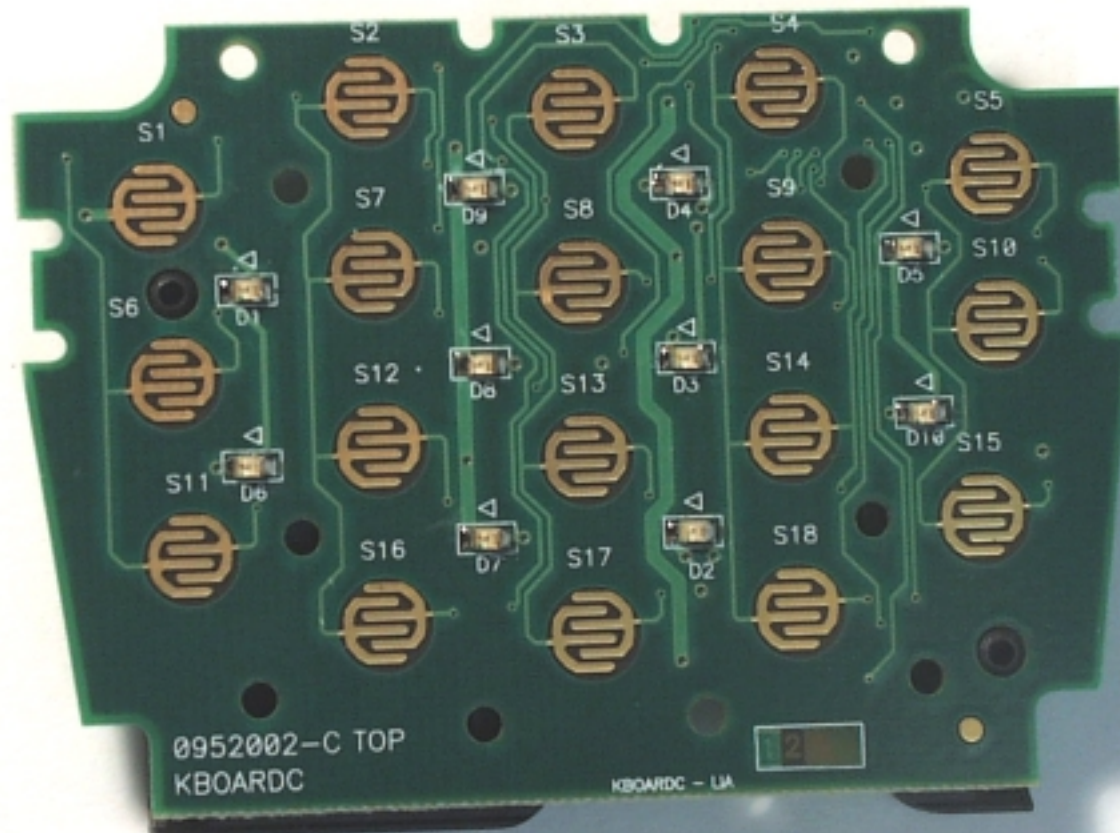

ANNEX 4: INTERNAL PHOTOGRAPHS OF NURIT 8000 + ANTENNA
Point of Sale Device, Model NURIT 8000

PHOTO # 5
FCC ID: O2SNURIT8000AI

ANNEX 4: INTERNAL PHOTOGRAPHS OF NURIT 8000 + ANTENNA
Point of Sale Device, Model NURIT 8000

PHOTO # 6
FCC ID: O2SNURIT8000AI

ANNEX 4: INTERNAL PHOTOGRAPHS OF NURIT 8000 + ANTENNA
Point of Sale Device, Model NURIT 8000

PHOTO # 7
FCC ID: O2SNURIT8000AI

ANNEX 4: INTERNAL PHOTOGRAPHS OF NURIT 8000 + ANTENNA
Point of Sale Device, Model NURIT 8000

PHOTO # 8
FCC ID: O2SNURIT8000AI

ANNEX 4: INTERNAL PHOTOGRAPHS OF NURIT 8000 + ANTENNA
Point of Sale Device, Model NURIT 8000

PHOTO # 9
FCC ID: O2SNURIT8000AI

ANNEX 4: INTERNAL PHOTOGRAPHS OF NURIT 8000 + ANTENNA
Point of Sale Device, Model NURIT 8000

PHOTO # 10
FCC ID: O2SNURIT8000AI