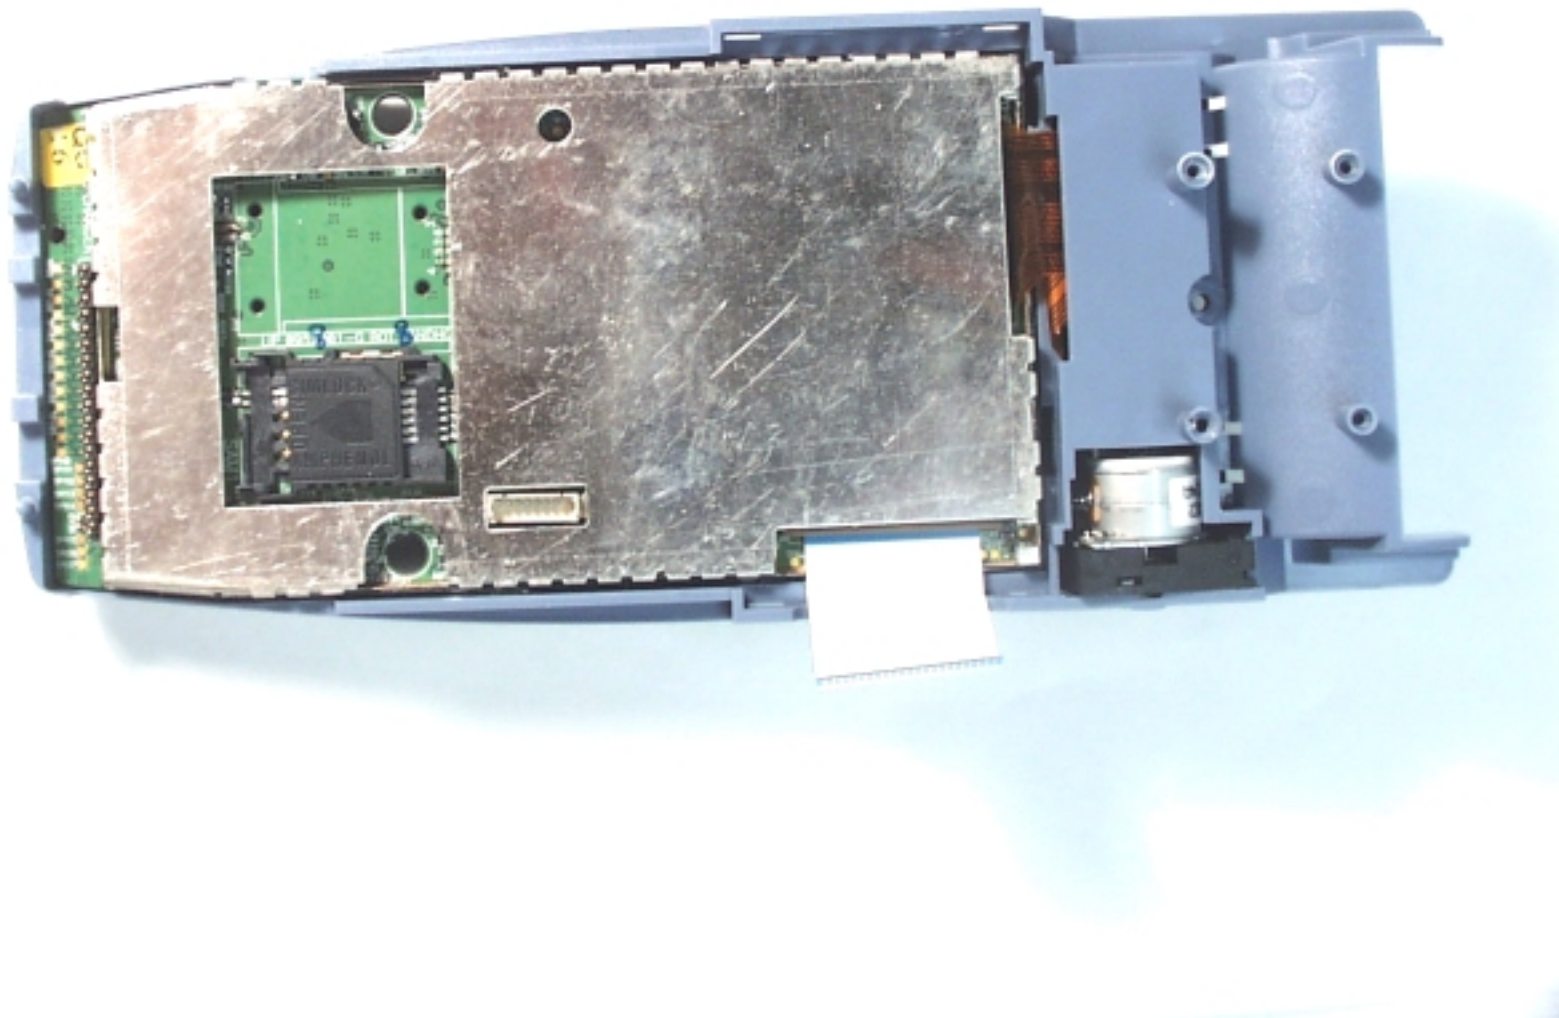

ANNEX 4: INTERNAL PHOTOGRAPHS OF NURIT 8000 + ANTENNA
Point of Sale Device, Model NURIT 8000

PHOTO # 5
FCC ID: O2SNURIT8000AI

ANNEX 4: INTERNAL PHOTOGRAPHS OF NURIT 8000 + ANTENNA
Point of Sale Device, Model NURIT 8000

PHOTO # 6
FCC ID: O2SNURIT8000AI

ANNEX 4: INTERNAL PHOTOGRAPHS OF NURIT 8000 + ANTENNA
Point of Sale Device, Model NURIT 8000

PHOTO # 7
FCC ID: O2SNURIT8000AI

ANNEX 4: INTERNAL PHOTOGRAPHS OF NURIT 8000 + ANTENNA
Point of Sale Device, Model NURIT 8000

PHOTO # 8
FCC ID: O2SNURIT8000AI

ANNEX 4: INTERNAL PHOTOGRAPHS OF NURIT 8000 + ANTENNA
Point of Sale Device, Model NURIT 8000

PHOTO # 9
FCC ID: O2SNURIT8000AI

ANNEX 4: INTERNAL PHOTOGRAPHS OF NURIT 8000 + ANTENNA
Point of Sale Device, Model NURIT 8000

PHOTO # 10
FCC ID: O2SNURIT8000AI