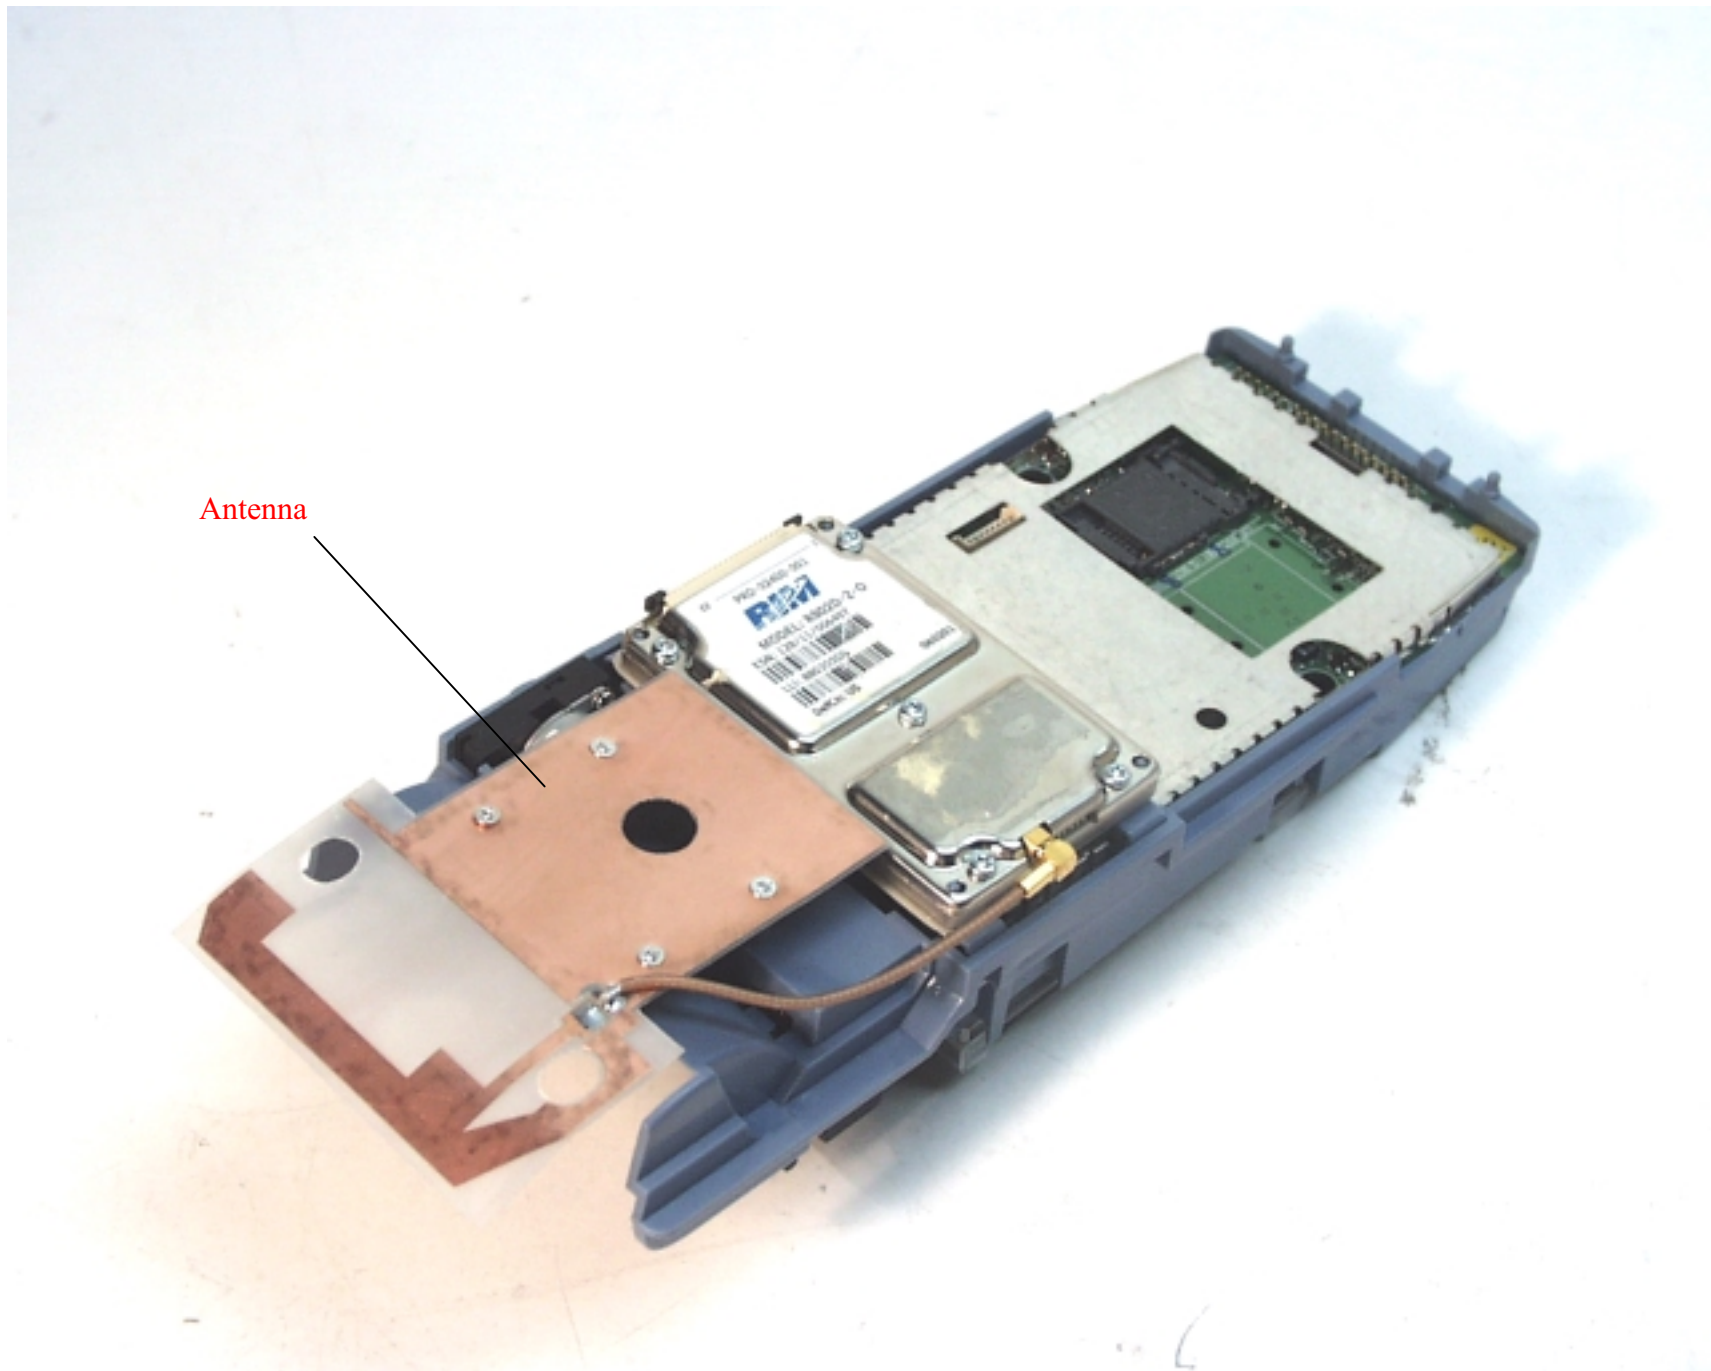

ANNEX 4: INTERNAL PHOTOGRAPHS OF NURIT 8000 + ANTENNA
Point of Sale Device, Model NURIT 8000

PHOTO # 1
FCC ID: O2SNURIT8000AI

ANNEX 4: INTERNAL PHOTOGRAPHS OF NURIT 8000 + ANTENNA
Point of Sale Device, Model NURIT 8000

PHOTO # 2
FCC ID: O2SNURIT8000AI

ANNEX 4: INTERNAL PHOTOGRAPHS OF NURIT 8000 + ANTENNA
Point of Sale Device, Model NURIT 8000

PHOTO # 3
FCC ID: O2SNURIT8000AI

Antenna

ANNEX 4: INTERNAL PHOTOGRAPHS OF NURIT 8000 + ANTENNA
Point of Sale Device, Model NURIT 8000

PHOTO # 4
FCC ID: O2SNURIT8000AI

Antenna