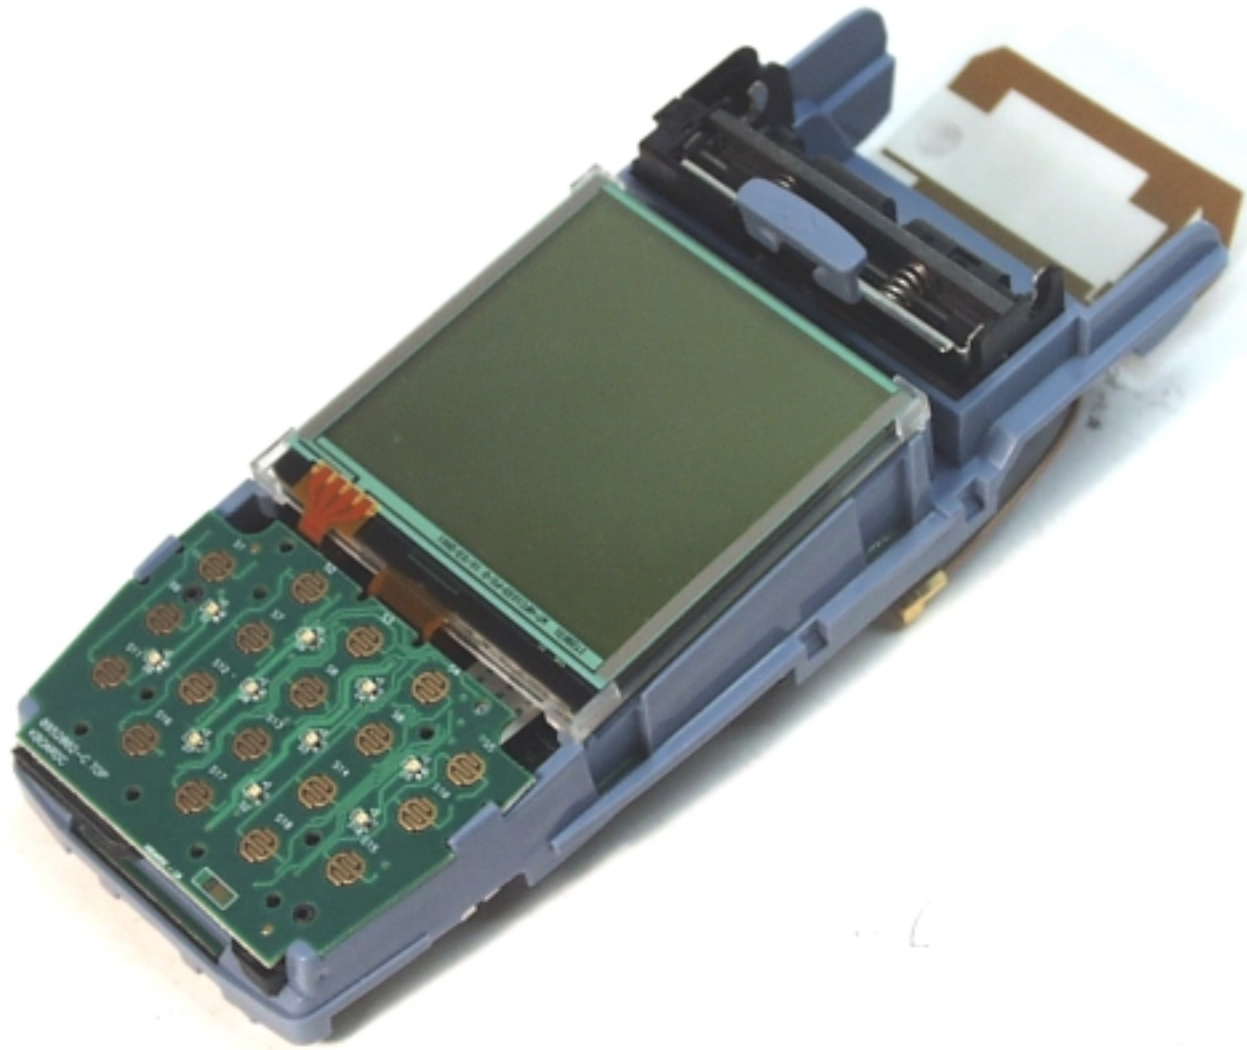

ANNEX 4: INTERNAL PHOTOGRAPHS OF NURIT 8000 + ANTENNA
Point of Sale Device, Model NURIT 8000

PHOTO # 1
FCC ID: O2SNURIT8000AI

ANNEX 4: INTERNAL PHOTOGRAPHS OF NURIT 8000 + ANTENNA
Point of Sale Device, Model NURIT 8000

PHOTO # 2
FCC ID: O2SNURIT8000AI

ANNEX 4: INTERNAL PHOTOGRAPHS OF NURIT 8000 + ANTENNA
Point of Sale Device, Model NURIT 8000

PHOTO # 3
FCC ID: O2SNURIT8000AI

Antenna

ANNEX 4: INTERNAL PHOTOGRAPHS OF NURIT 8000 + ANTENNA
Point of Sale Device, Model NURIT 8000

PHOTO # 4
FCC ID: O2SNURIT8000AI

Antenna