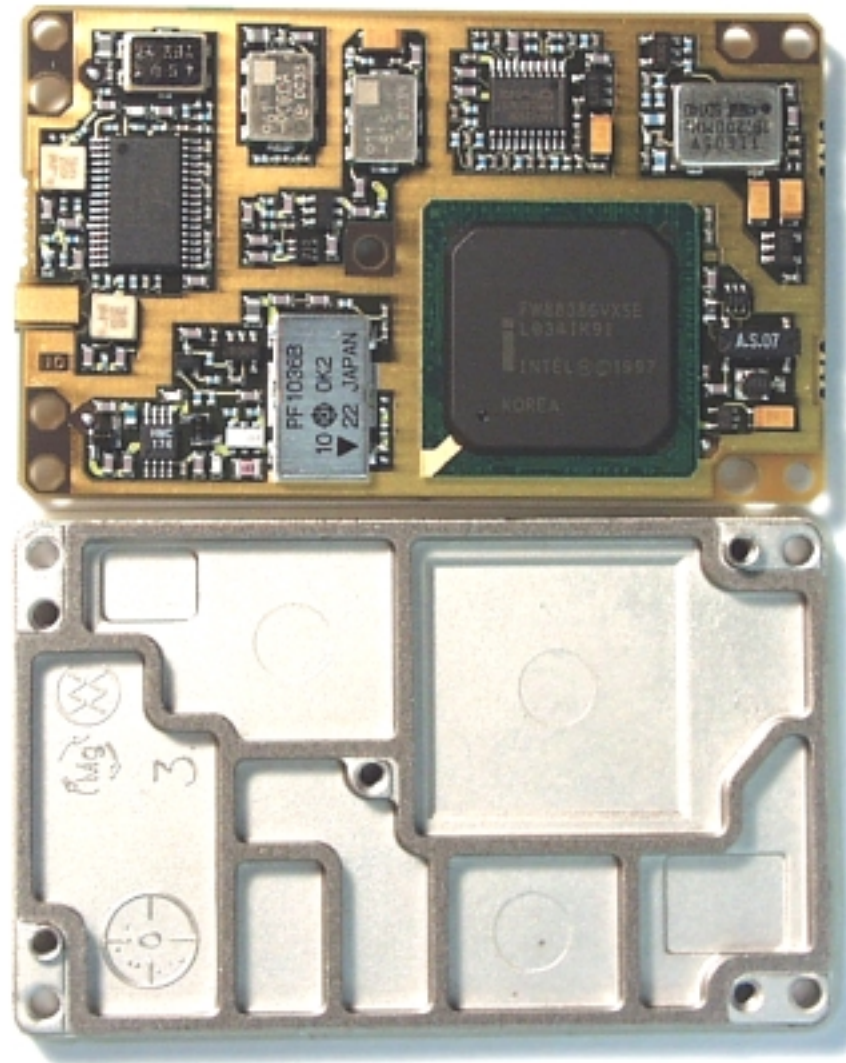

ANNEX 4: INTERNAL PHOTOGRAPHS of RIM 802D RADIO
Point of Sale Device, Model NURIT 8000

PHOTO # 11
FCC ID: O2SNURIT8000AI

ANNEX 4: INTERNAL PHOTOGRAPHS of RIM 802D RADIO
Point of Sale Device, Model NURIT 8000

PHOTO # 12
FCC ID: O2SNURIT8000AI

ANNEX 4: INTERNAL PHOTOGRAPHS of RIM 802D RADIO
Point of Sale Device, Model NURIT 8000

PHOTO # 13
FCC ID: O2SNURIT8000AI

ANNEX 4: INTERNAL PHOTOGRAPHS of RIM 802D RADIO
Point of Sale Device, Model NURIT 8000

PHOTO # 14
FCC ID: O2SNURIT8000AI