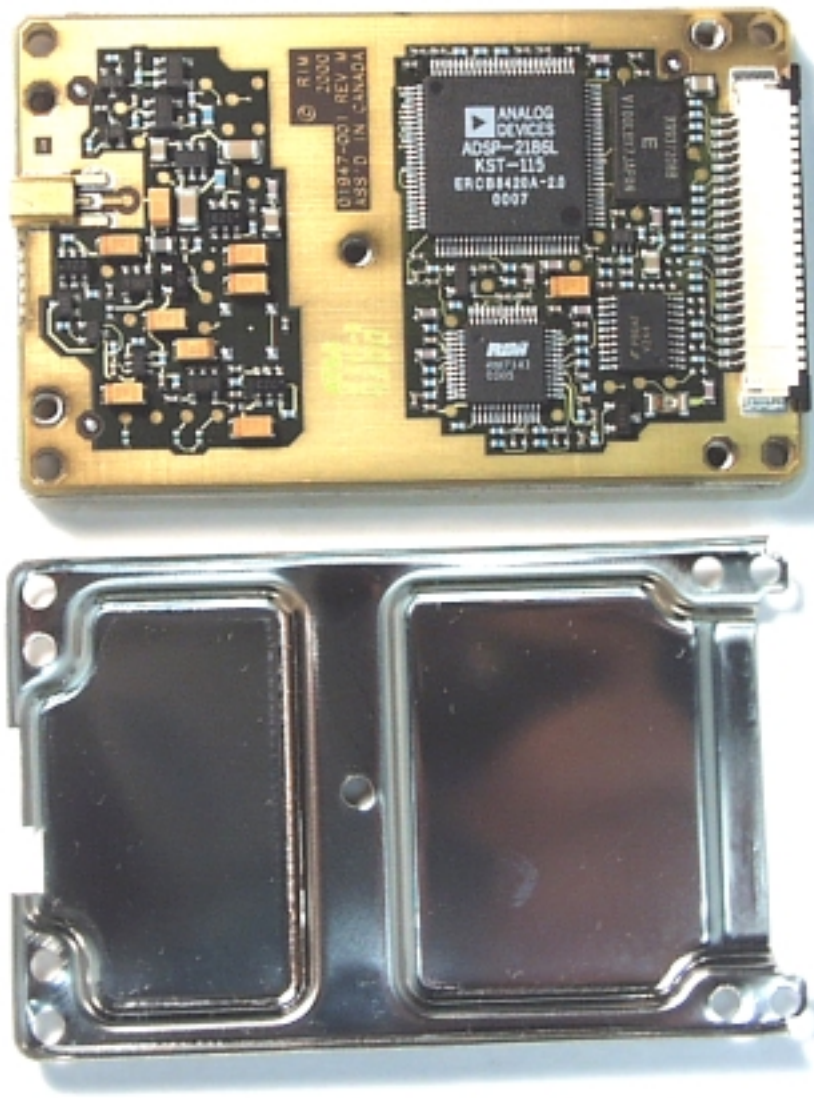

ANNEX 4: INTERNAL PHOTOGRAPHS of RIM 802D RADIO
Point of Sale Device, Model NURIT 8000

PHOTO # 11
FCC ID: O2SNURIT8000AI

ANNEX 4: INTERNAL PHOTOGRAPHS of RIM 802D RADIO
Point of Sale Device, Model NURIT 8000

PHOTO # 12
FCC ID: O2SNURIT8000AI

ANNEX 4: INTERNAL PHOTOGRAPHS of RIM 802D RADIO
Point of Sale Device, Model NURIT 8000

PHOTO # 13
FCC ID: O2SNURIT8000AI

ANNEX 4: INTERNAL PHOTOGRAPHS of RIM 802D RADIO
Point of Sale Device, Model NURIT 8000

PHOTO # 14
FCC ID: O2SNURIT8000AI