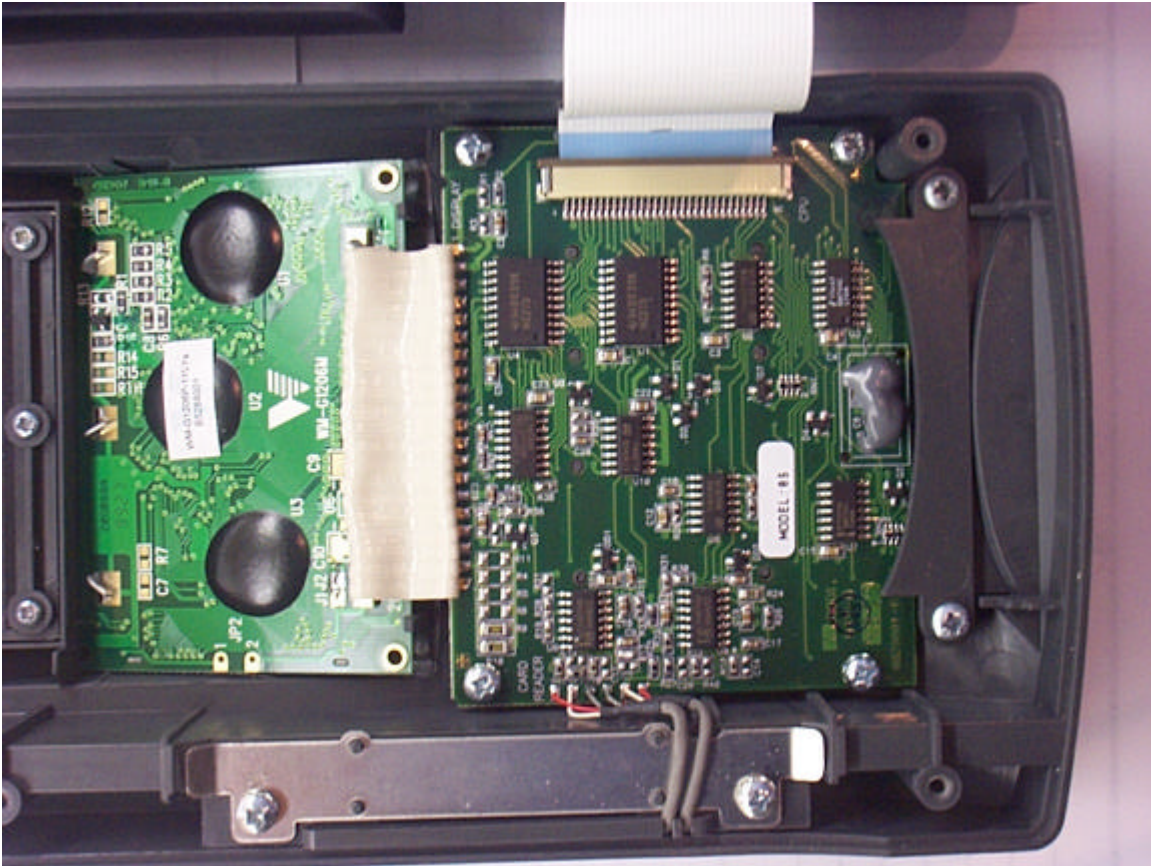

Exhibit 5

Nurit 3010 ARDIS

DataTAC

Point of Sale Terminal

Lipman USA

FCC ID: O2SNURIT3010A

Photographs of the Equipment

Internal

External

Lipman USA, Inc. Nurit 3010

Lipman USA, Ltd. Nurit 3010 Battery compartment open

Lipman USA, Ltd. Nurit 3010: Front

Lipman USA, Ltd. Nurit 3010: Ports

Lipman USA, Ltd. Nurit 3010: Open

Lipman USA, Ltd. Nurit 3010: Back of screen and keyboard