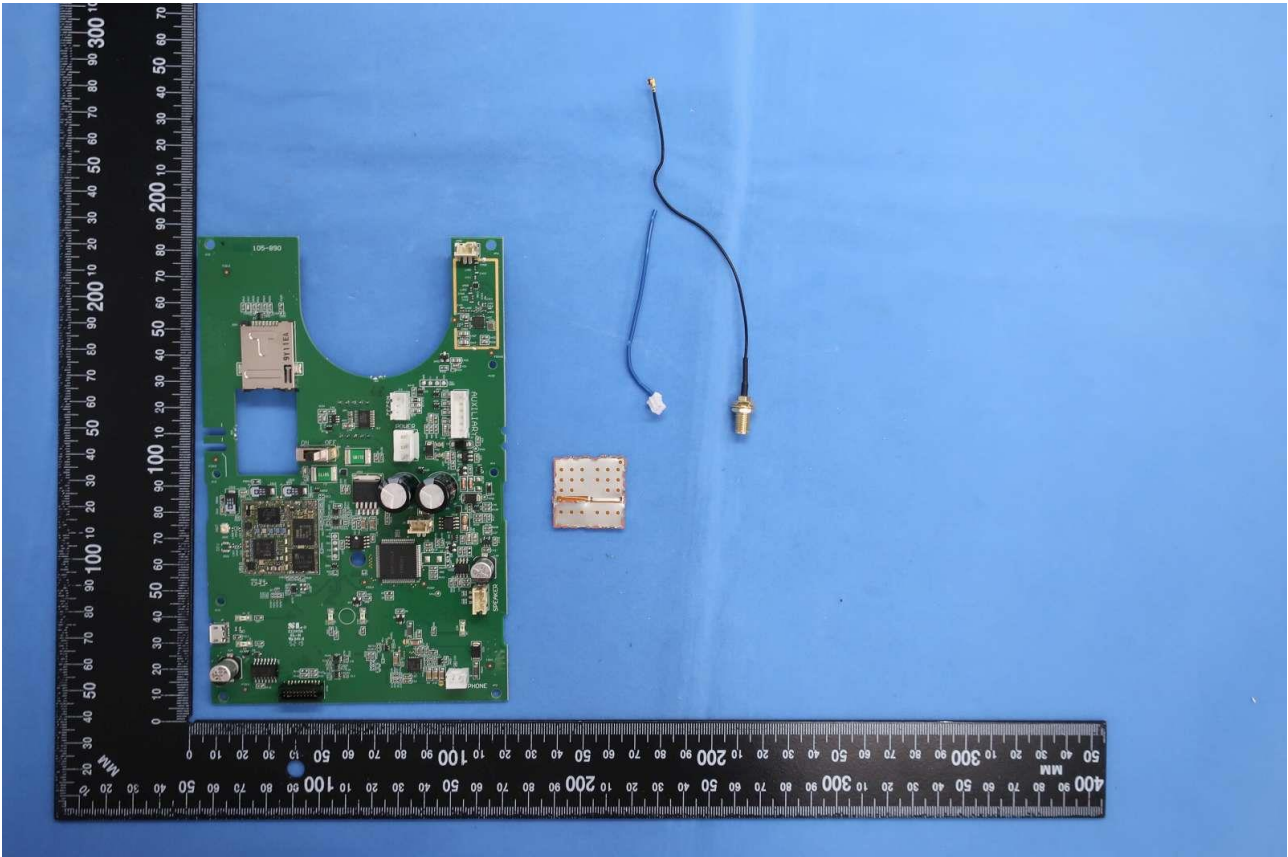

Brand Name: Smartlink (A division of Ness Corporation Pty Ltd.)/
Model Name: SMIND-GUARD-LTE