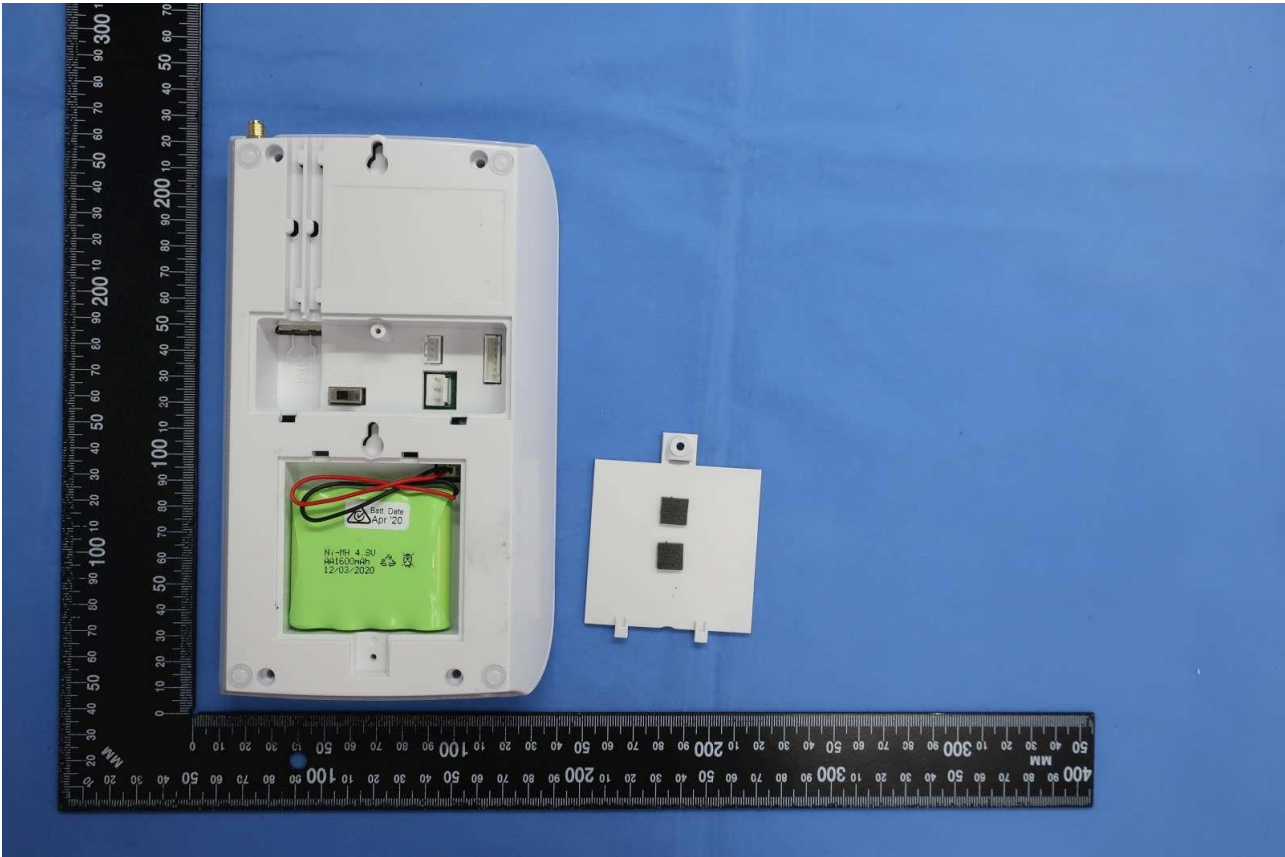

3. Internal Photograph of EUT

A division of Ness Corporation Pty Ltd./
Model Name: SMIND-GUARD-LTE

Brand Name: Smartlink (A division of Ness Corporation Pty Ltd.)/
Model Name: SMIND-GUARD-LTE

Brand Name: Smartlink (A division of Ness Corporation Pty Ltd.)/
Model Name: SMIND-GUARD-LTE