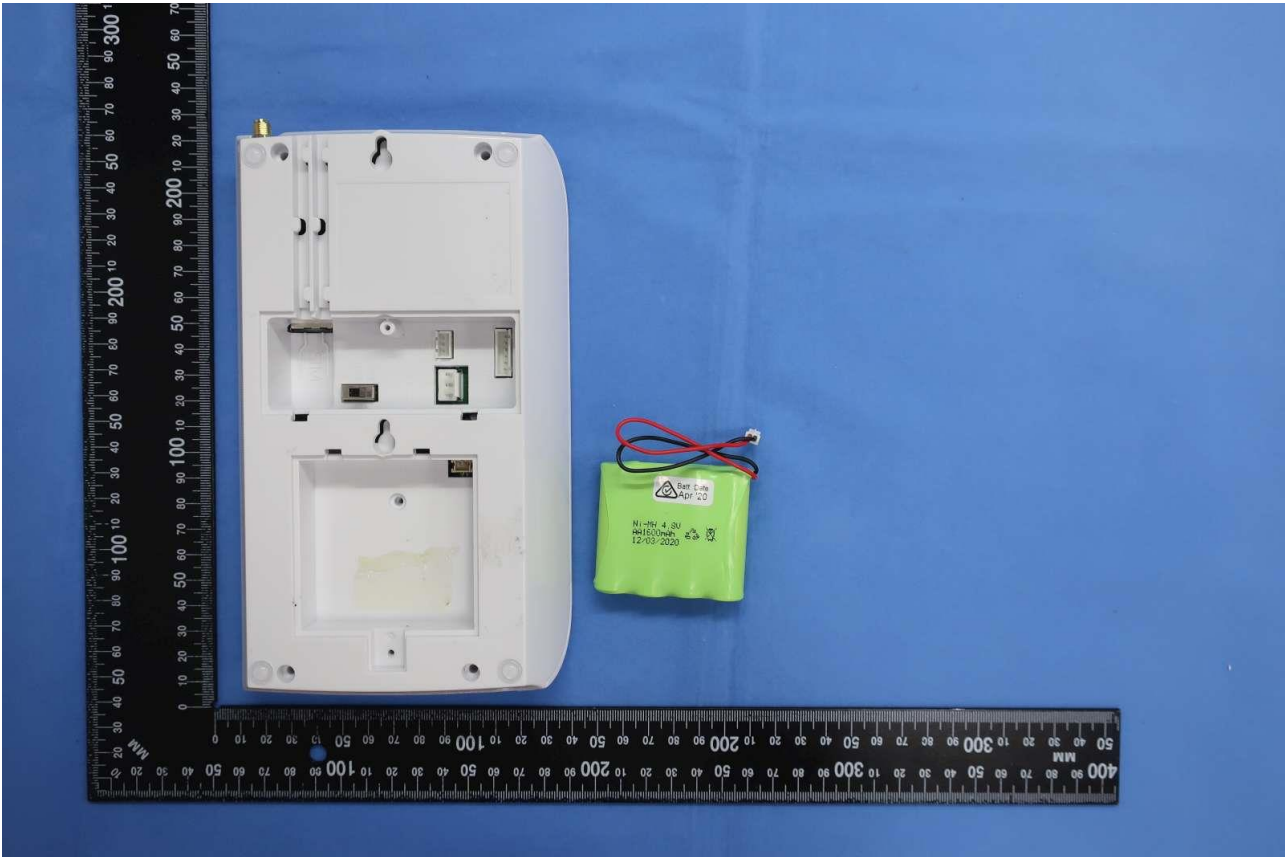

3. Internal Photograph of EUT

A division of Ness Corporation Pty Ltd./
Model Name: SMIND-GUARD-LTE

Brand Name: Smartlink (A division of Ness Corporation Pty Ltd.)/
Model Name: SMIND-GUARD-LTE

Brand Name: Smartlink (A division of Ness Corporation Pty Ltd.)/
Model Name: SMIND-GUARD-LTE