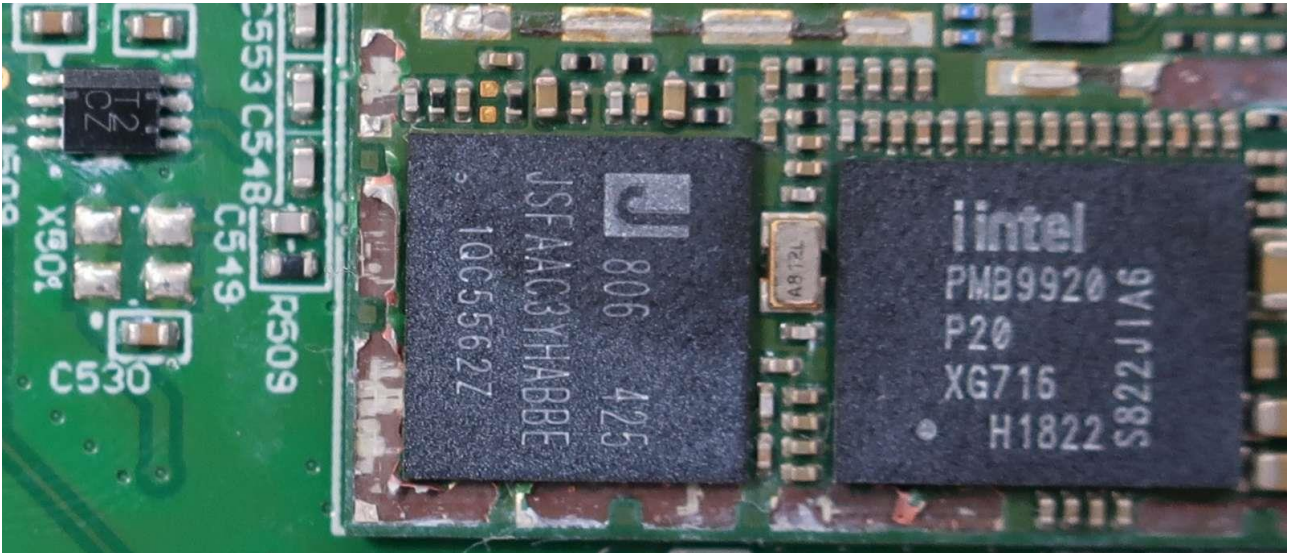

Brand Name: Smartlink (A division of Ness Corporation Pty Ltd.)/
Model Name: SMIND-GUARD-LTE