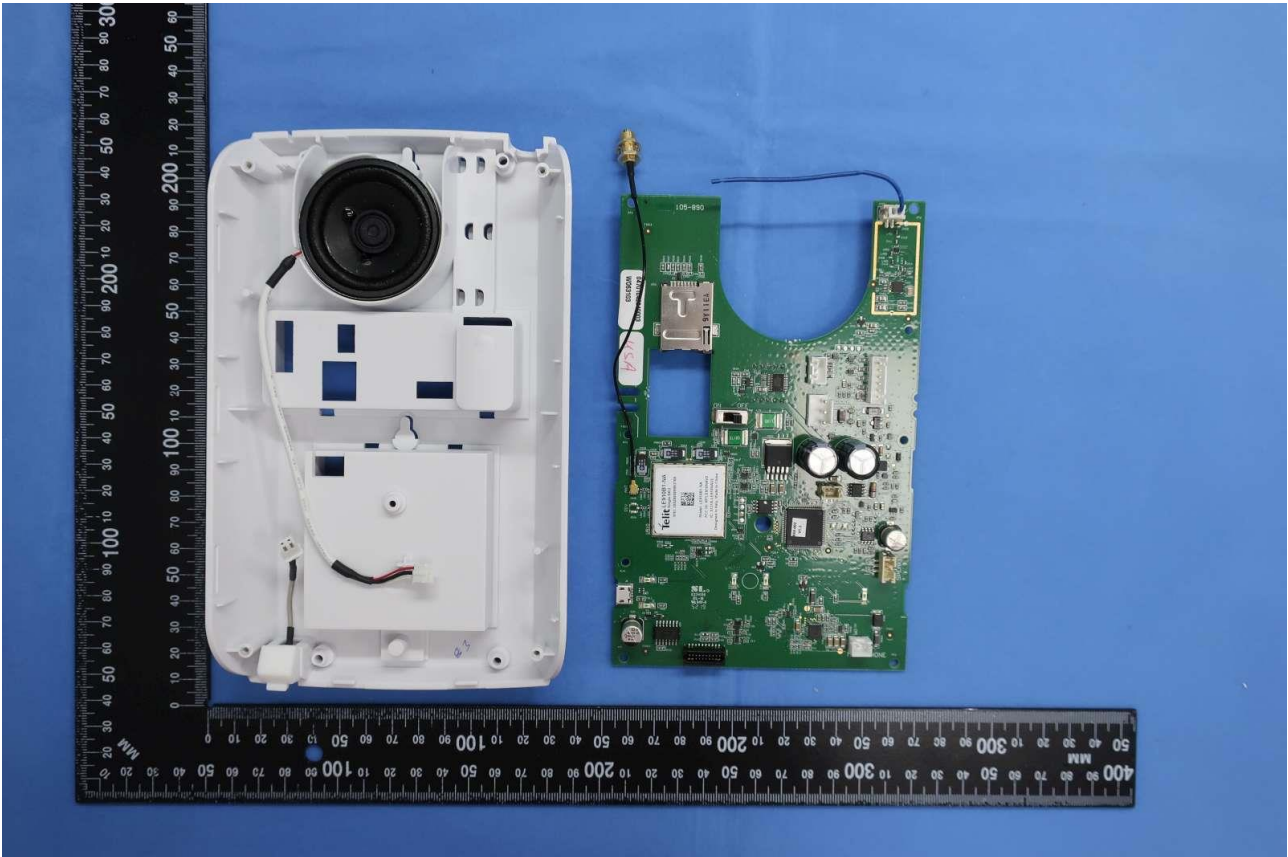

Brand Name: Smartlink (A division of Ness Corporation Pty Ltd.)/
Model Name: SMIND-GUARD-LTE