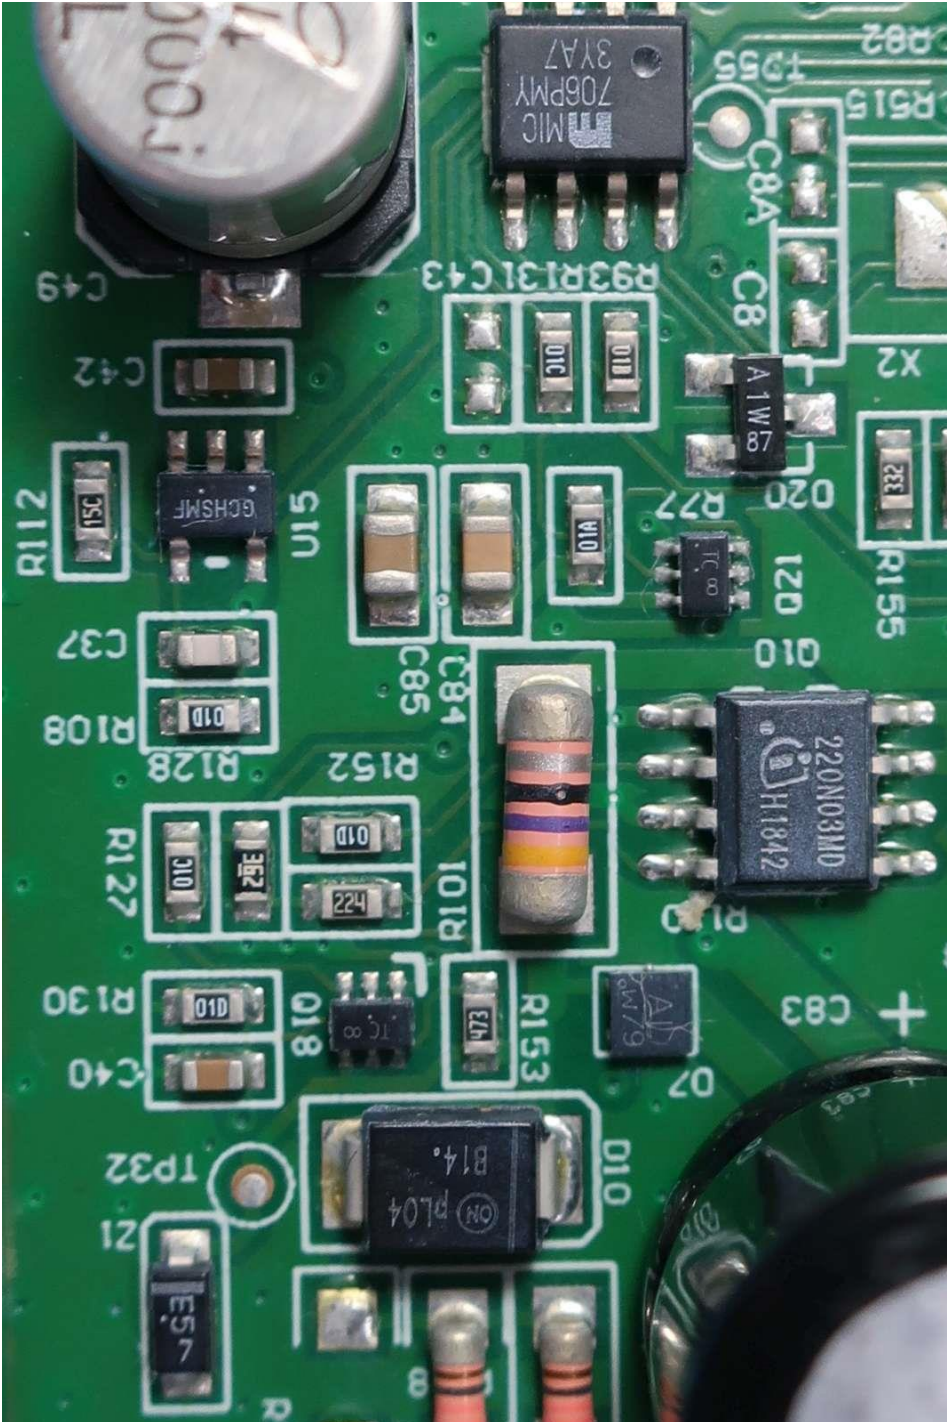

Brand Name: Smartlink (A division of Ness Corporation Pty Ltd.)/
Model Name: SMIND-GUARD-LTE