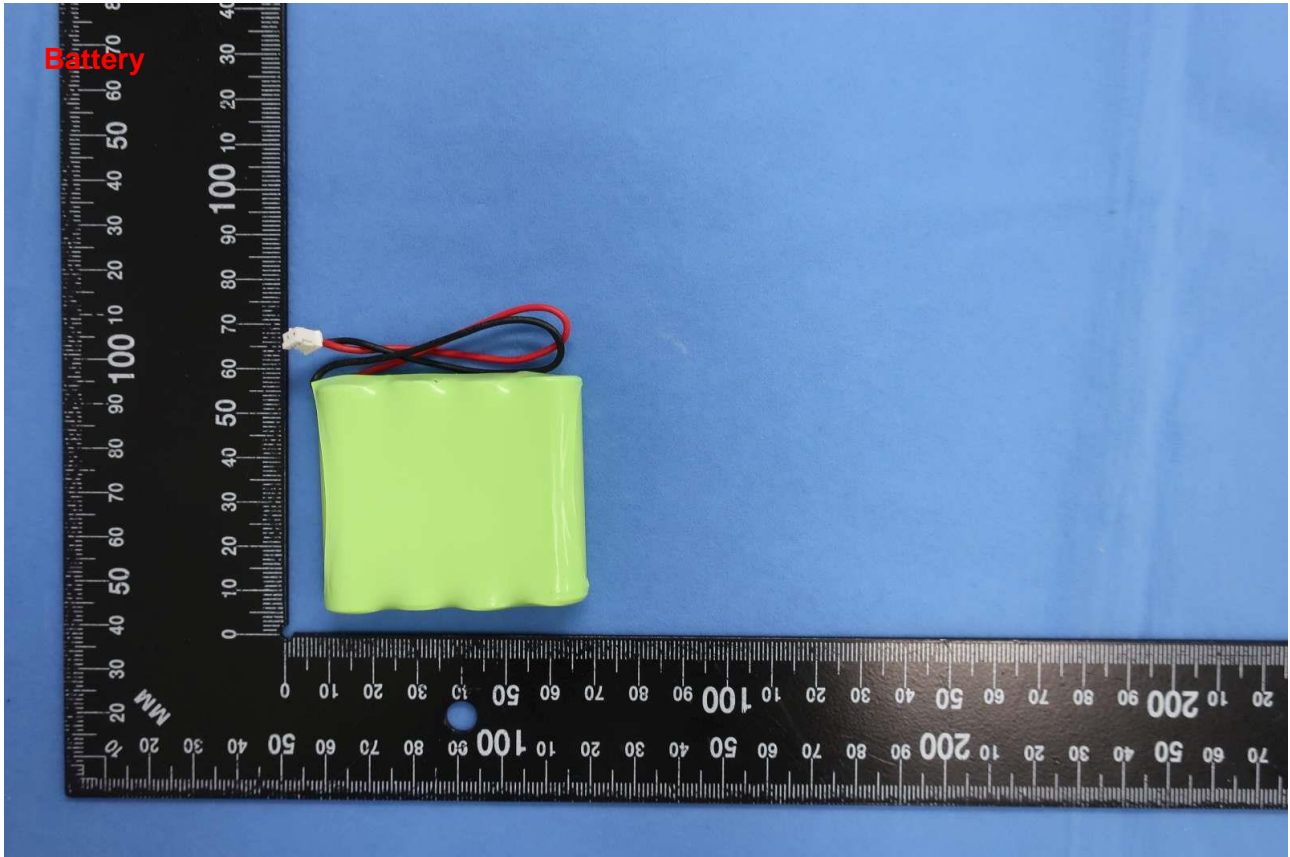

Brand Name: Smartlink (A division of Ness Corporation Pty Ltd.)/
Model Name: SMIND-GUARD-LTE