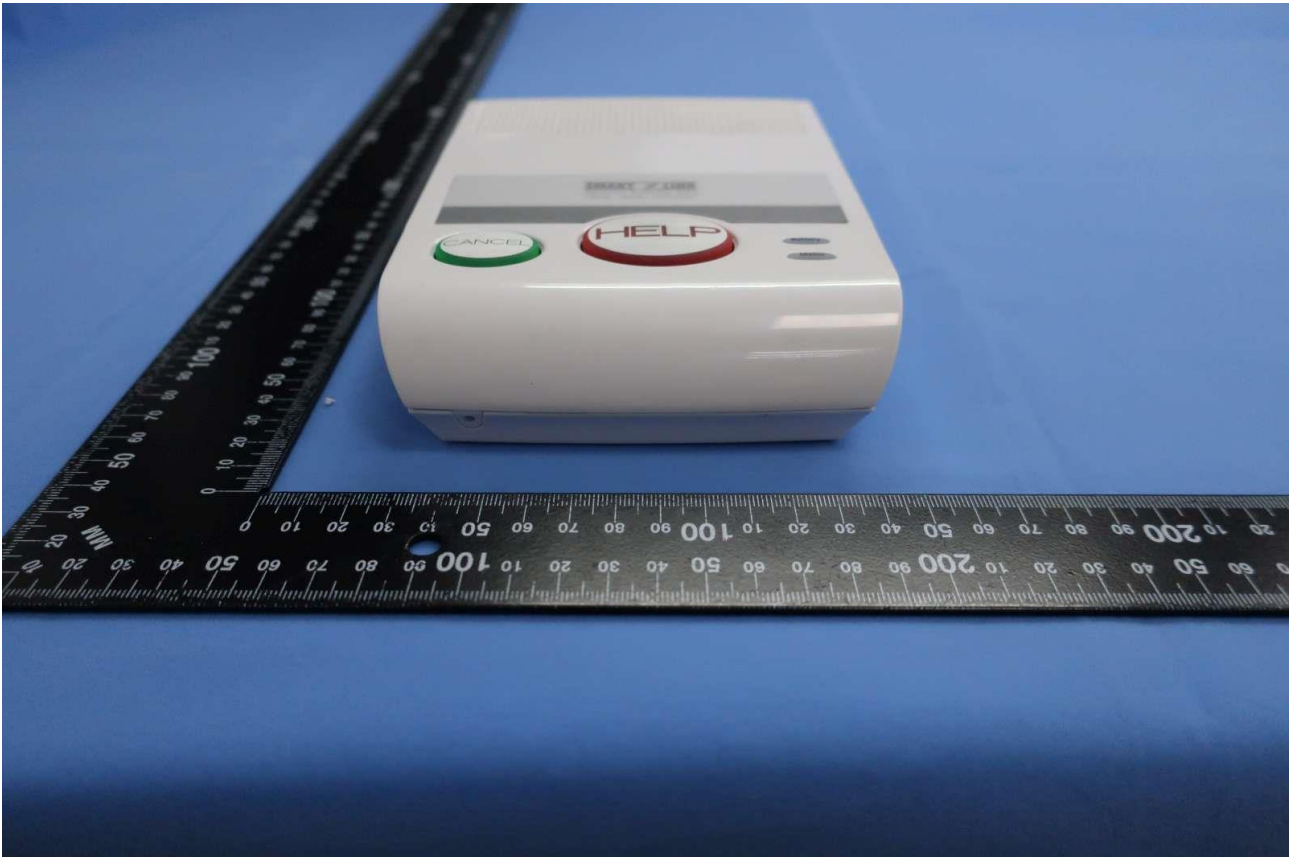

Brand Name: Smartlink (A division of Ness Corporation Pty Ltd.)/
Model Name: SMIND-GUARD-LTE