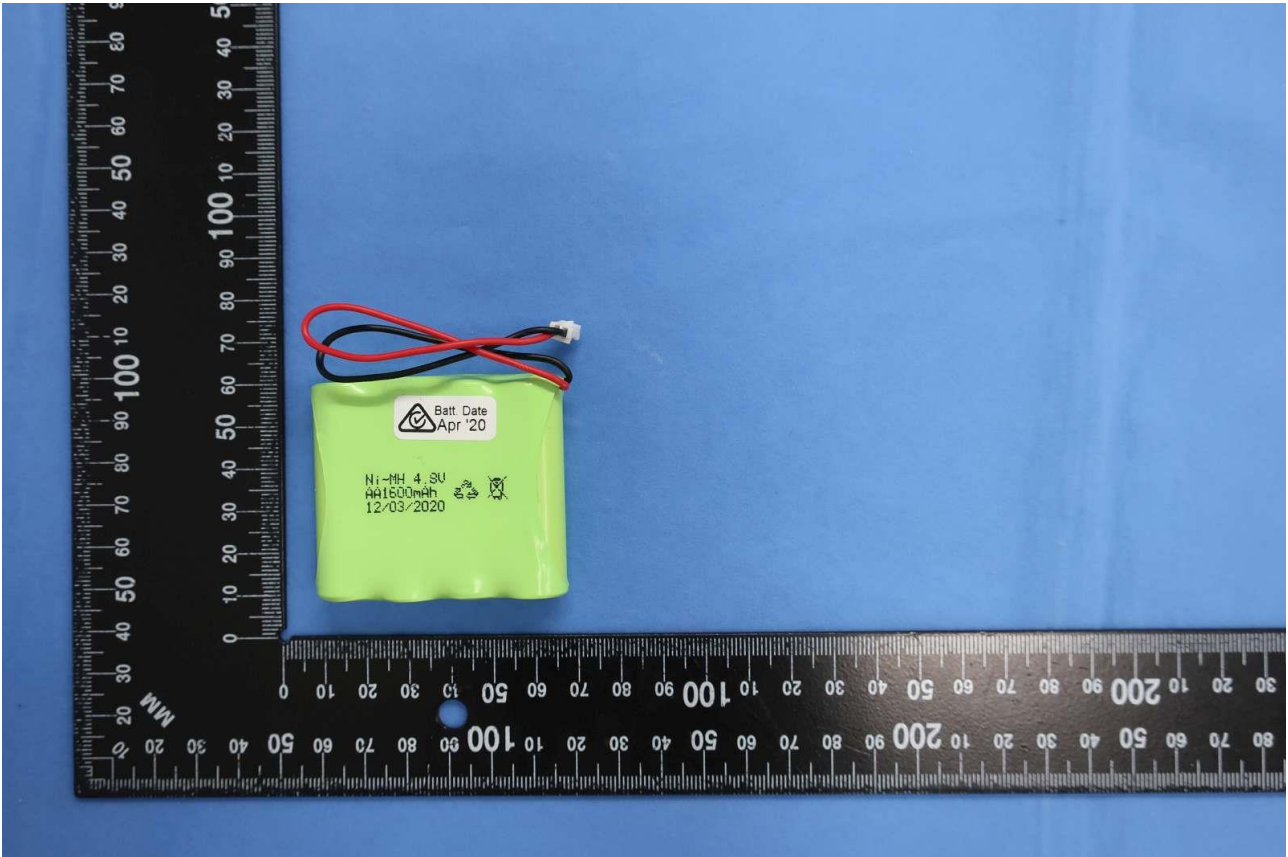

Brand Name: Smartlink (A division of Ness Corporation Pty Ltd.)/
Model Name: SMIND-GUARD-LTE