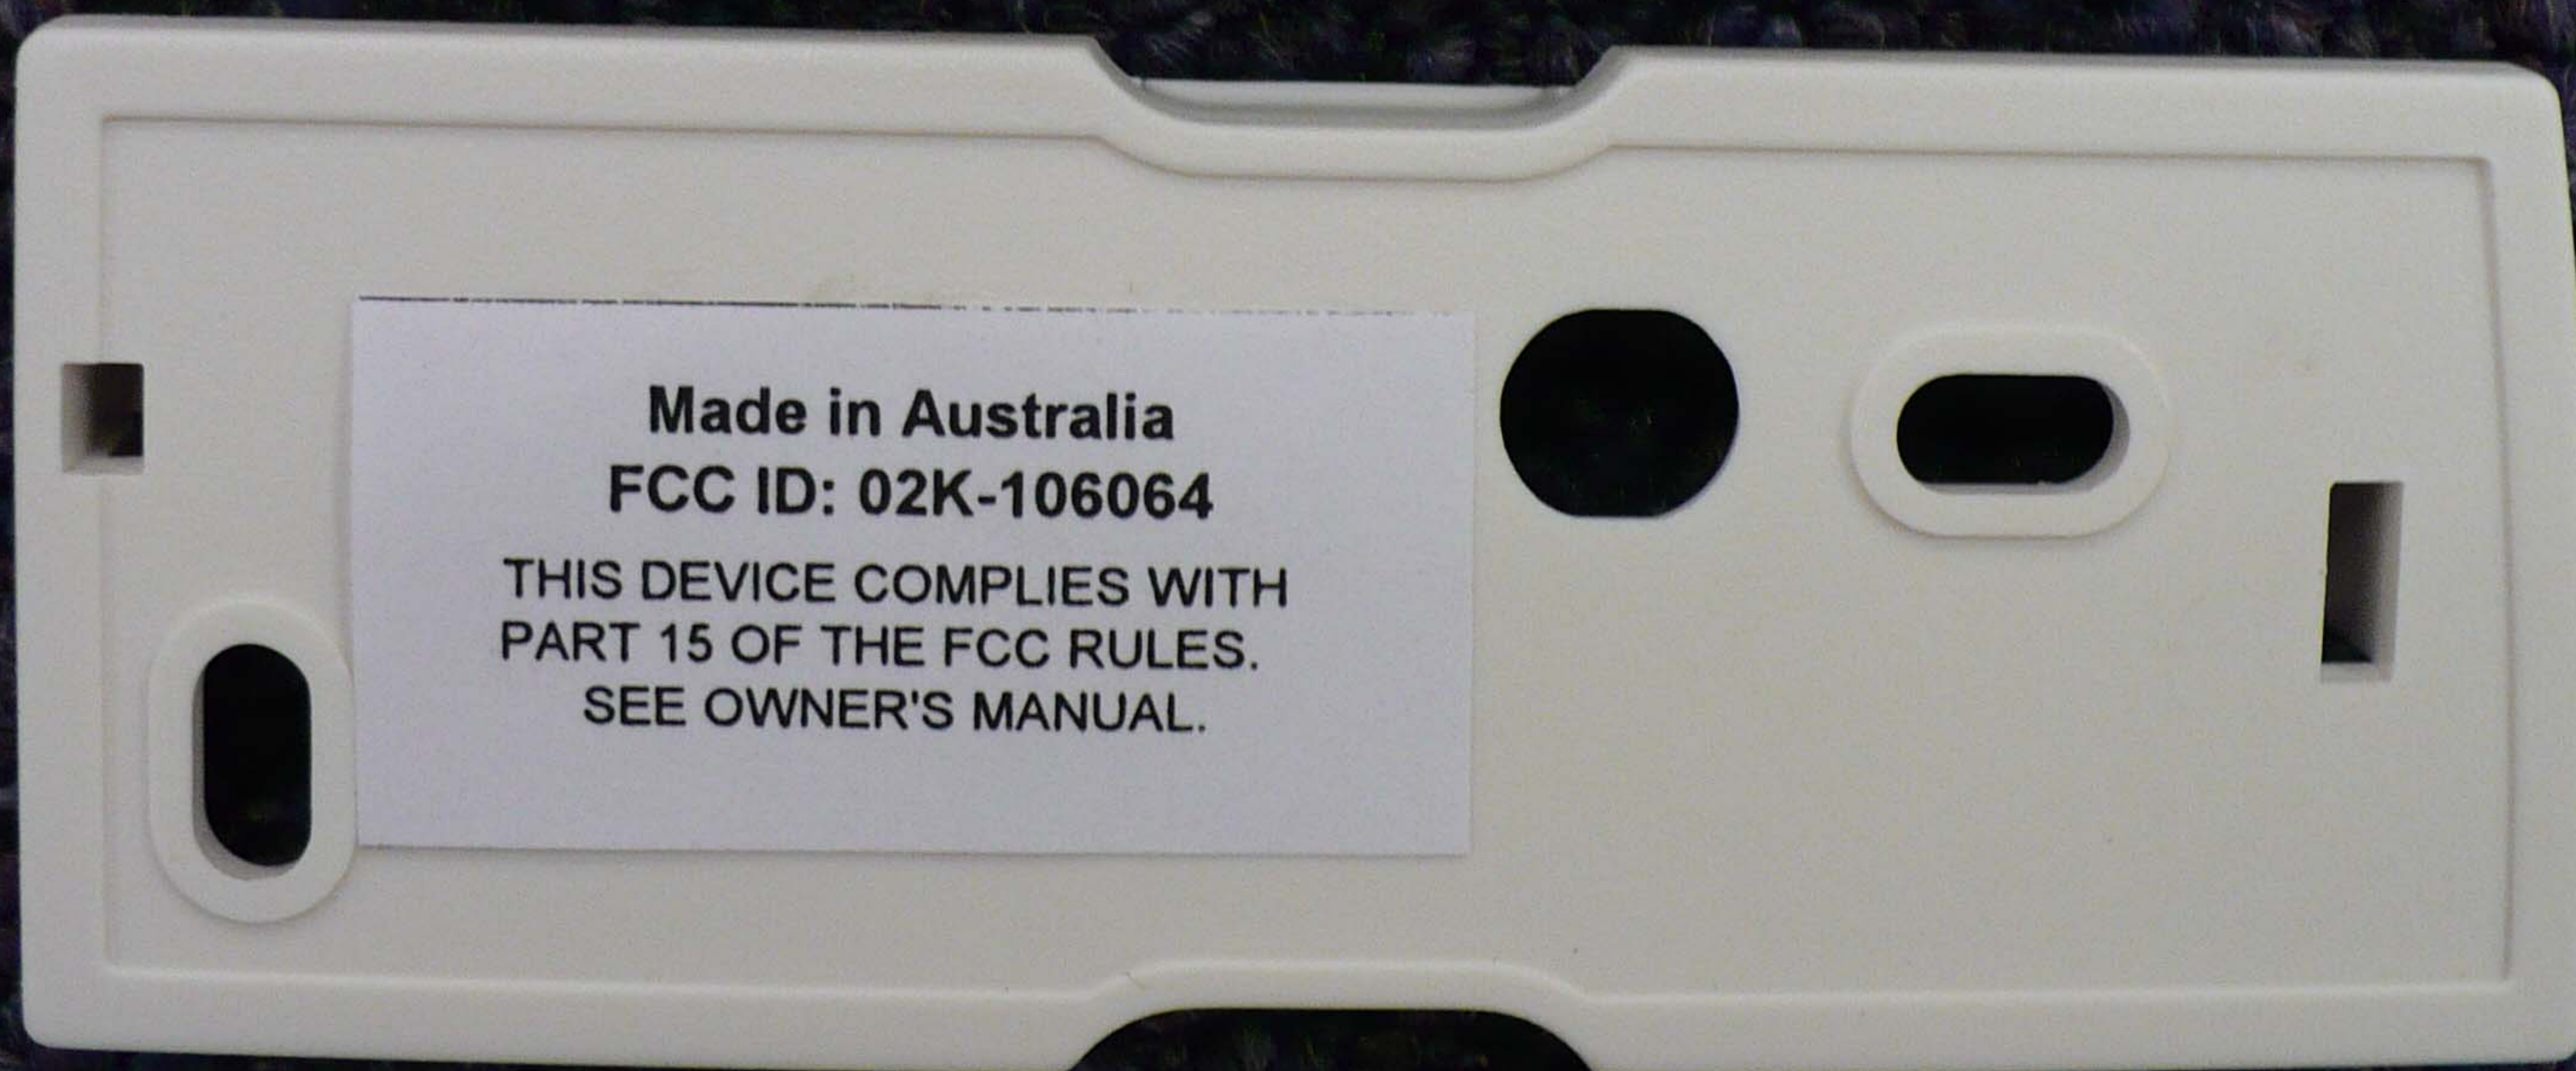

Cover Front View

106064 RR1 Wireless Reed Switch Transmitter Back-Label View