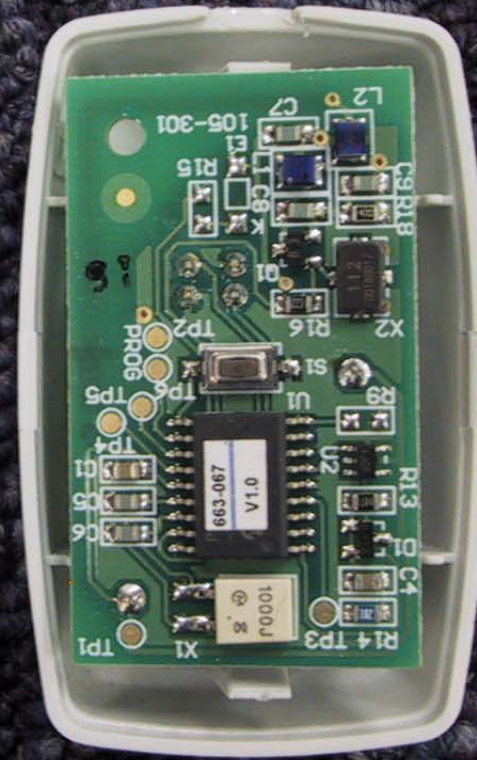

106-054 RPB Wireless Emergency Button Transmitter PCB Top

106-054 RPB Wireless Emergency Button Transmitter PCB Back