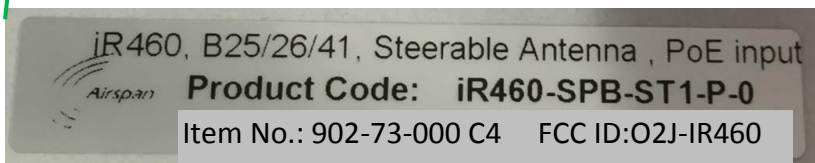

O2J-IR460 label location

When 3<sup>rd</sup> party UE module is fitted, additional label is fitted with appropriate FCC ID

## O2J-IR460 label location

**WARNING.** This is **NOT** a **CONSUMER** device. It is designed for installation by **FCC LICENSEES** and **QUALIFIED INSTALLERS**. You **MUST** have an **FCC LICENSE** or express consent of an FCC Licensee to operate this device. Un authorised use may result in significant forfeiture penalties, including penalties in excess of \$100,000 for each continuing violation