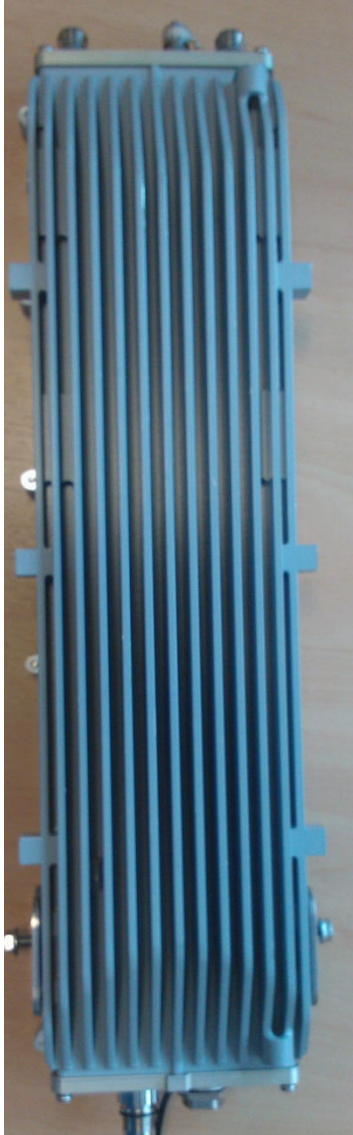

FCC ID:O2J-375AS External photos

Top

Front Face
(Rear is flat panel)

Bottom