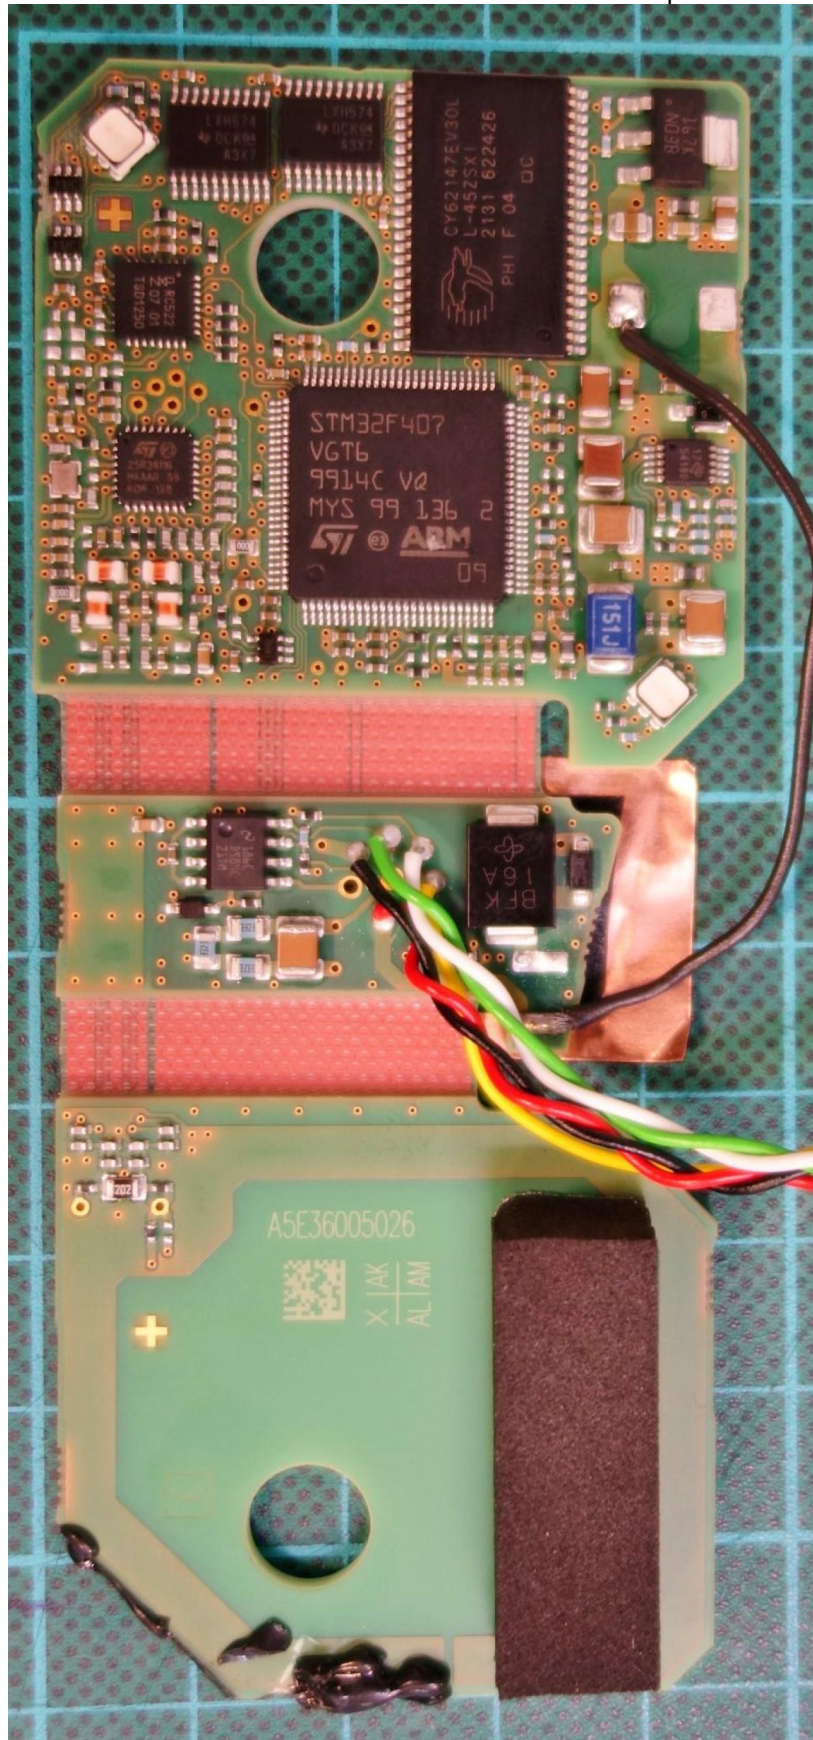

FCC ID: O2FRF360H IC ID: 9137A-RF360H

2.3 Internal views

Open housing

The test report merely corresponds to the test sample. It is not permitted to copy extracts of these test results without the written permission of the test laboratory.

FCC ID: O2FRF360H IC ID: 9137A-RF360H

80014318 ACD M2Smart RFID HF Siemens Mainboard – top view

80014318 ACD M2Smart RFID HF Siemens Mainboard – bottom view

The test report merely corresponds to the test sample. It is not permitted to copy extracts of these test results without the written permission of the test laboratory.

FCC ID: O2FRF360H IC ID: 9137A-RF360H

80014340 ACD M2Smart_ACD SE contact board plug-in module Siemens – top view

80014340 ACD M2Smart_ACD SE contact board plug-in module Siemens – bottom view

The test report merely corresponds to the test sample. It is not permitted to copy extracts of these test results without the written permission of the test laboratory.

FCC ID: O2FRF360H IC ID: 9137A-RF360H

80014370 Siemens Simatic RF350R-Reader – top view

The test report merely corresponds to the test sample. It is not permitted to copy extracts of these test results without the written permission of the test laboratory.