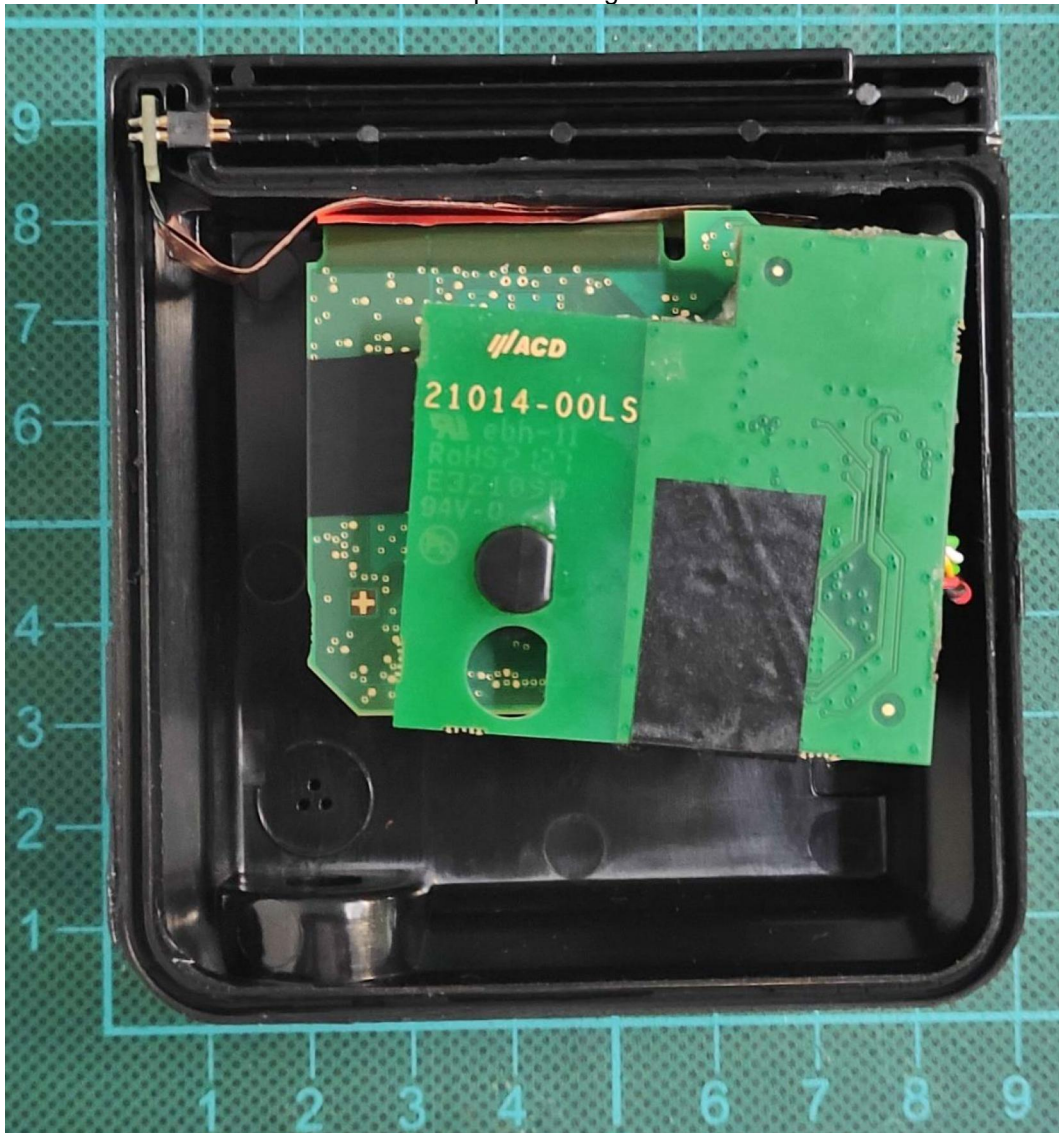

FCC ID: O2FRF360H IC ID: 9137A-RF360H

2.3 Internal views

Open housing

The test report merely corresponds to the test sample. It is not permitted to copy extracts of these test results without the written permission of the test laboratory.

FCC ID: O2FRF360H IC ID: 9137A-RF360H

80014318 ACD M2Smart RFID HF Siemens Mainboard – top view

80014318 ACD M2Smart RFID HF Siemens Mainboard – bottom view

The test report merely corresponds to the test sample. It is not permitted to copy extracts of these test results without the written permission of the test laboratory.

FCC ID: O2FRF360H IC ID: 9137A-RF360H

80014340 ACD M2Smart_ACD SE contact board plug-in module Siemens – top view

80014340 ACD M2Smart_ACD SE contact board plug-in module Siemens – bottom view

The test report merely corresponds to the test sample. It is not permitted to copy extracts of these test results without the written permission of the test laboratory.

FCC ID: O2FRF360H IC ID: 9137A-RF360H

80014370 Siemens Simatic RF350R-Reader – top view

The test report merely corresponds to the test sample. It is not permitted to copy extracts of these test results without the written permission of the test laboratory.