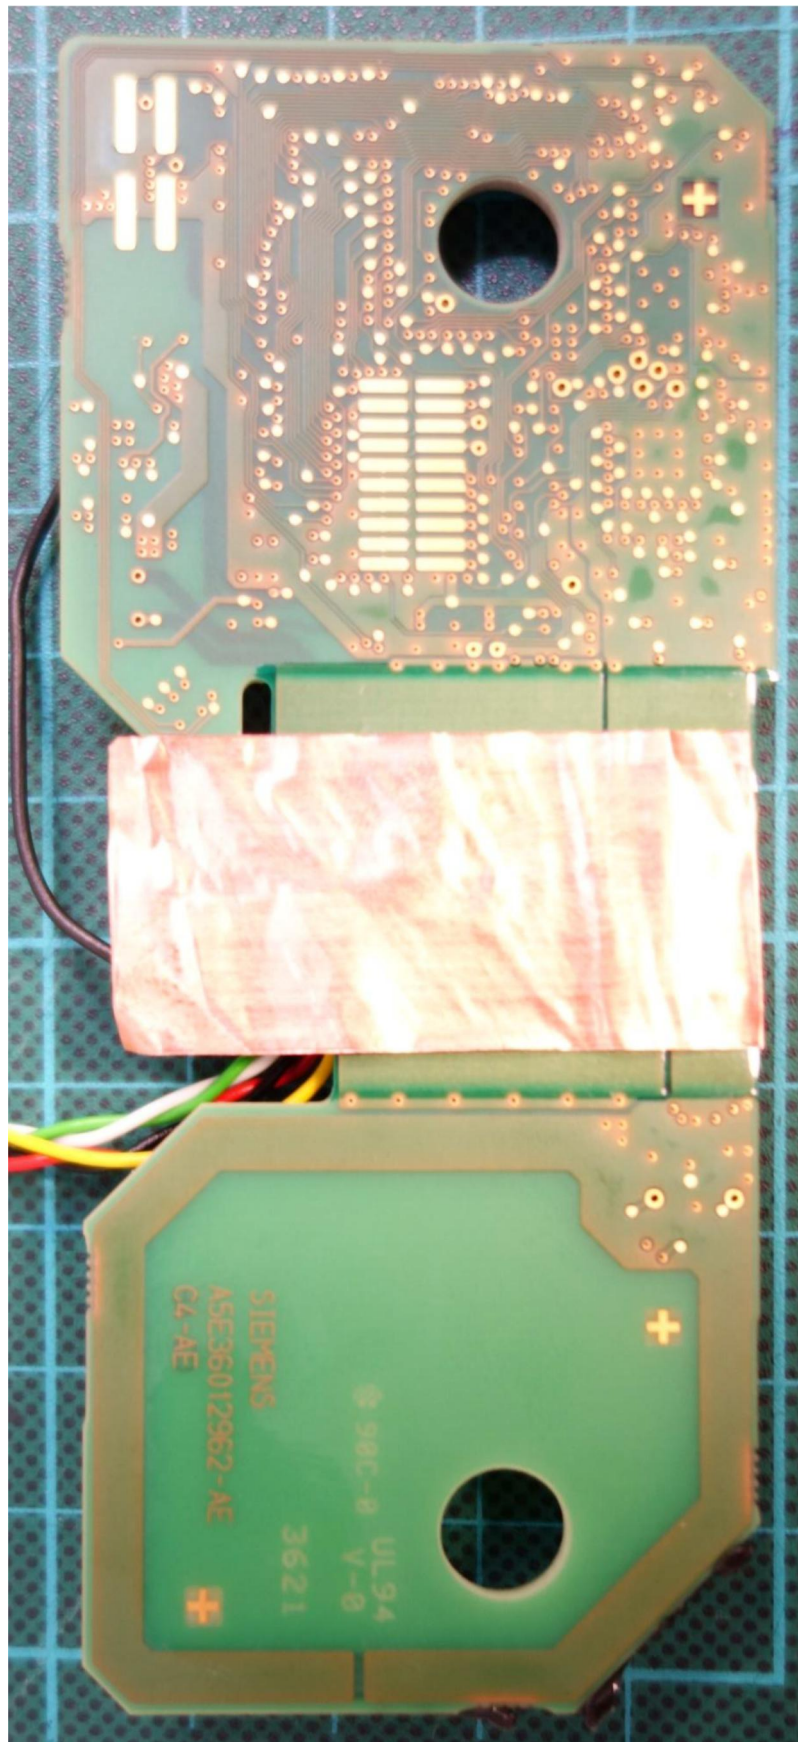

FCC ID: O2FRF360H IC ID: 9137A-RF360H

80014370 Siemens Simatic RF350R-Reader – bottom view

- End of attachment_A -