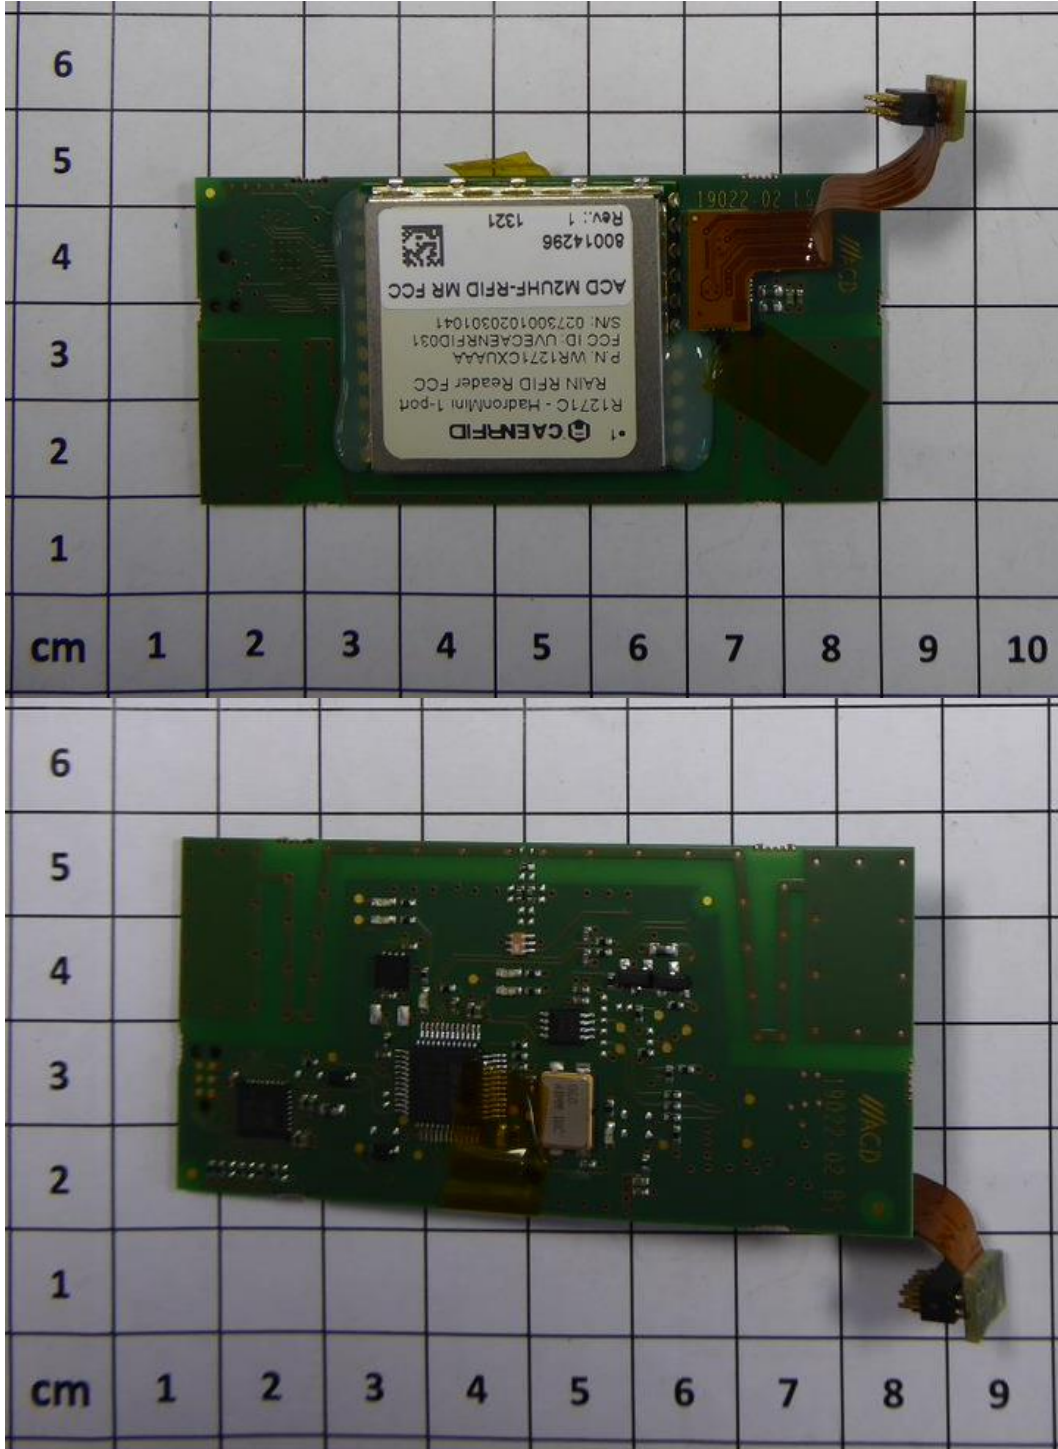

## Attachment A

**Type / Model Name** : M2UHF-RFID Midrange

**Product Description** : Plug-in module UHF RFID reader

**Applicant** : ACD Elektronik GmbH

**Address** : Engelberg 2

88480 ACHSTETTEN, GERMANY

**Manufacturer** : ACD Elektronik GmbH

**Address** : Engelberg 2

88480 ACHSTETTEN, GERMANY

according to

<b>Test Report No. :</b> <b>80086559-00 Rev_0</b>	15.02.2022 <hr/> Date of issue
---	-----------------------------------

The test report merely corresponds to the test sample. It is not permitted to copy extracts of these test results without the written permission of the test laboratory.

1.2 Internal views

The test report merely corresponds to the test sample. It is not permitted to copy extracts of these test results without the written permission of the test laboratory.

The test report merely corresponds to the test sample. It is not permitted to copy extracts of these test results without the written permission of the test laboratory.