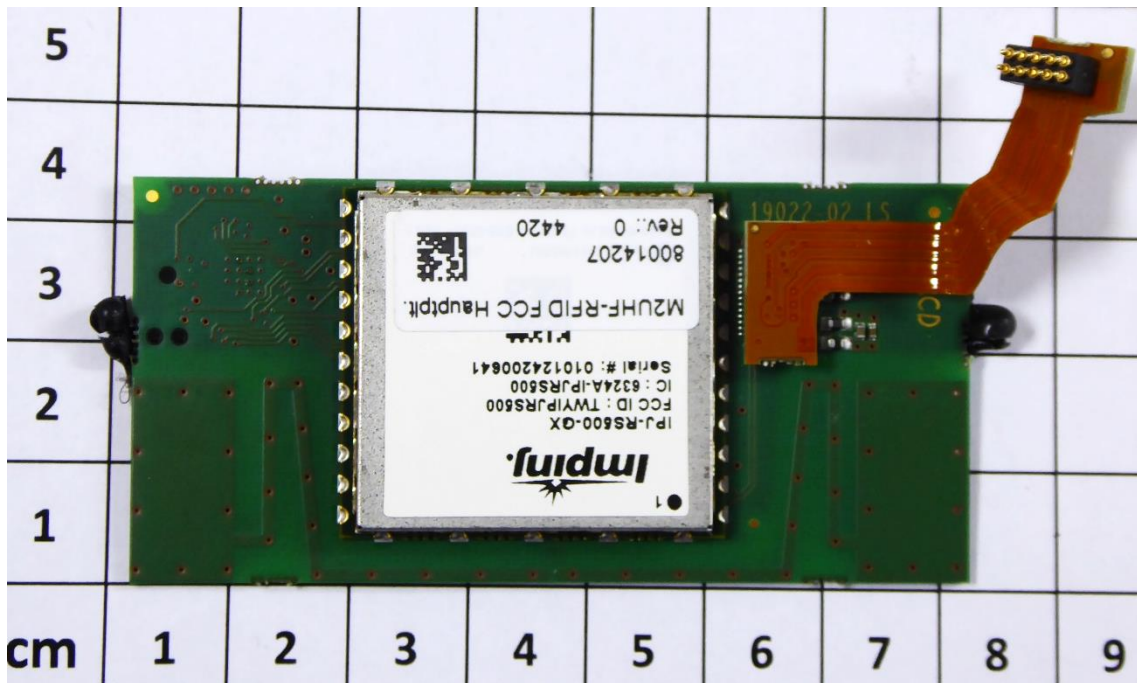

FCC ID: O2FM2UHF-RFID

IC: 9137A-M2UHF RFID

Internal view:

The test report merely corresponds to the test sample. It is not permitted to copy extracts of these test results without the written permission of the test laboratory.

FCC ID: O2FM2UHF-RFID

IC: 9137A-M2UHF RFID

The test report merely corresponds to the test sample. It is not permitted to copy extracts of these test results without the written permission of the test laboratory.

FCC ID: O2FM2UHF-RFID

IC: 9137A-M2UHFRFID

PCB antenna

EUT with host

Host battery

- End of attachment_A -