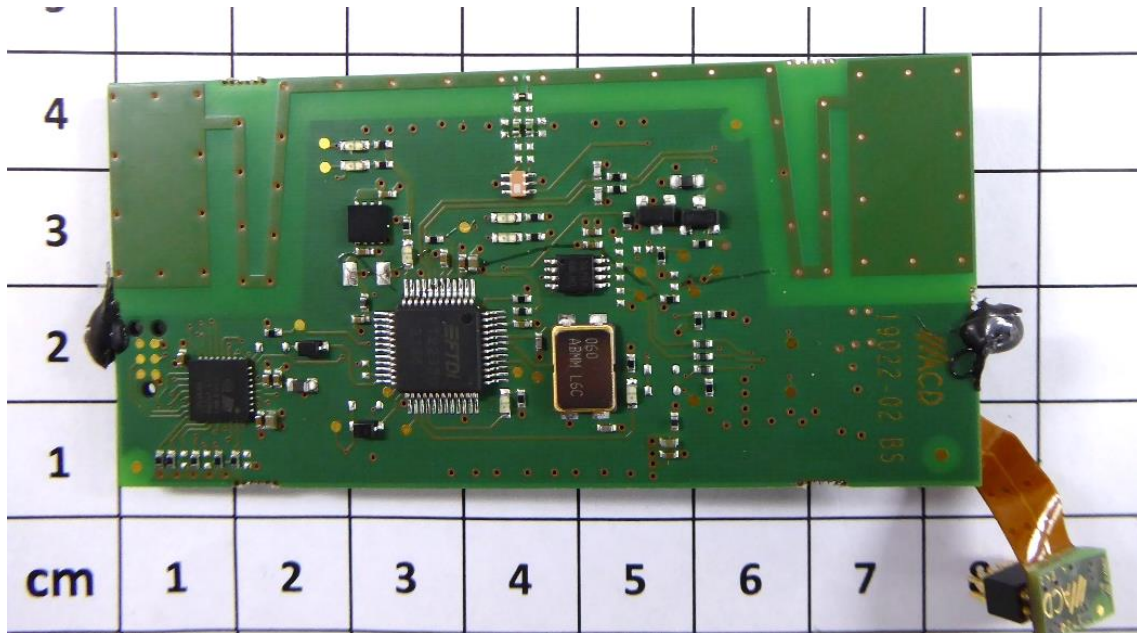

FCC ID: O2FM2UHF-RFID

IC: 9137A-M2UHF RFID

Internal view:

The test report merely corresponds to the test sample. It is not permitted to copy extracts of these test results without the written permission of the test laboratory.

FCC ID: O2FM2UHF-RFID

IC: 9137A-M2UHF RFID

The test report merely corresponds to the test sample. It is not permitted to copy extracts of these test results without the written permission of the test laboratory.

FCC ID: O2FM2UHF-RFID

IC: 9137A-M2UHFRFID

PCB antenna

EUT with host

Host battery

- End of attachment_A -