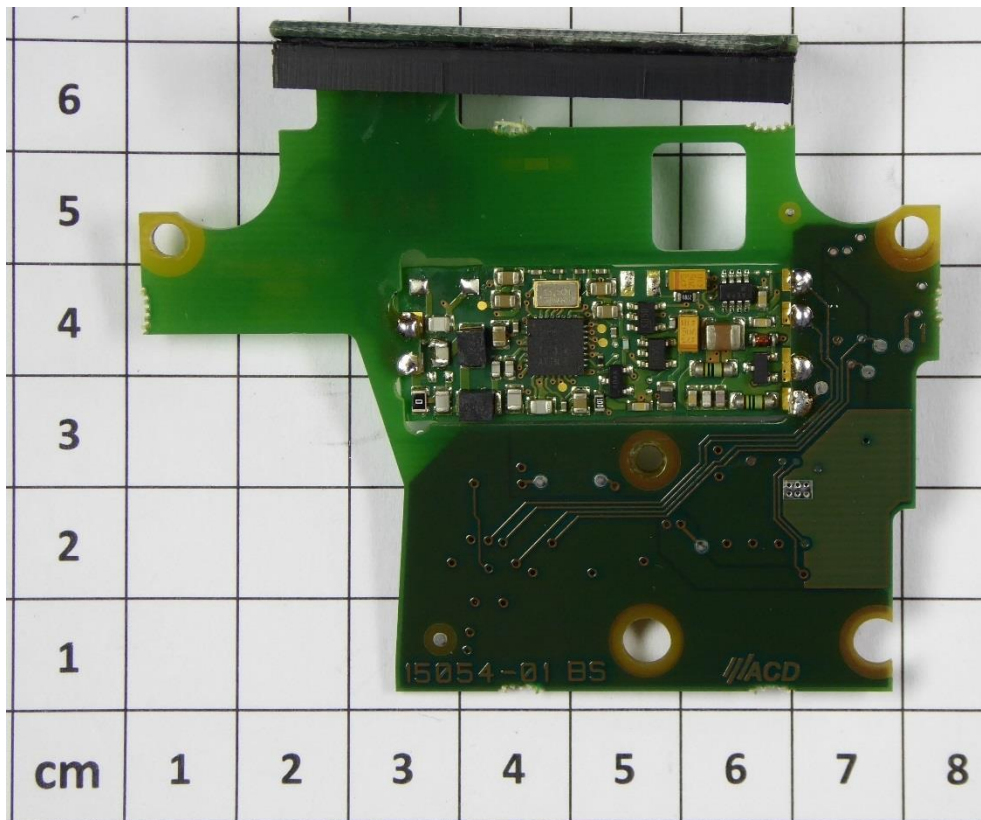

1.2 Internal views:

13.56 MHz RFID module

Bluetooth module

WLAN module

Side button

Keyboard

Display including one WLAN antenna

Board for function keys

1.3 Docking station DS260

1.4 AC Adapter