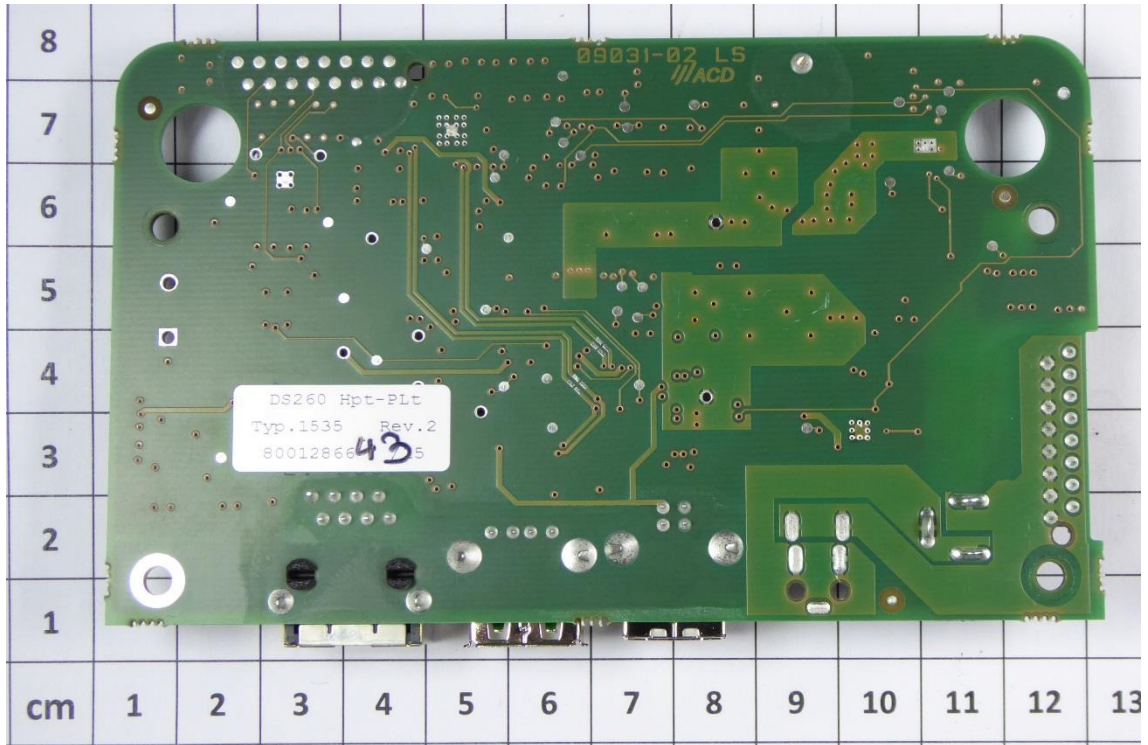

1.2 Internal views:

13.56 MHz RFID module

Bluetooth module

WLAN module

Side button

Keyboard

Display including one WLAN antenna

Board for function keys

1.3 Docking station DS260

1.4 AC Adapter