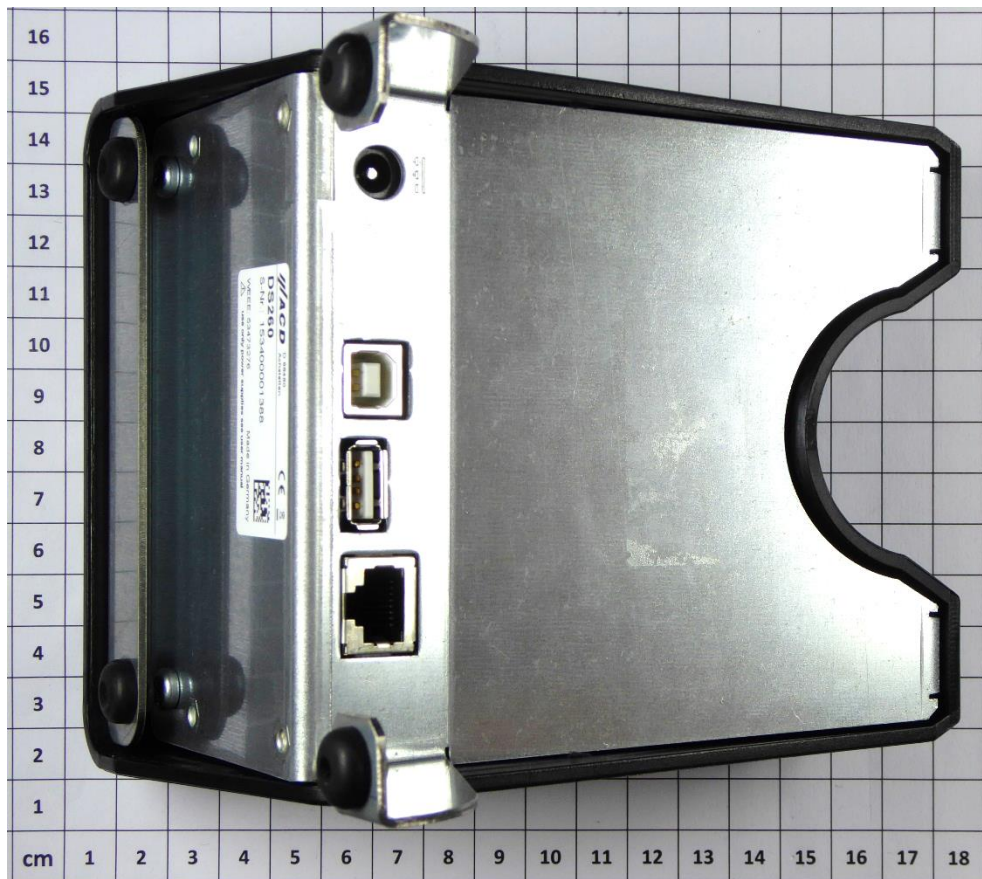

1.2 Internal views:

13.56 MHz RFID module

Bluetooth module

WLAN module

Side button

Keyboard

Display including one WLAN antenna

Board for function keys

1.3 Docking station DS260

1.4 AC Adapter