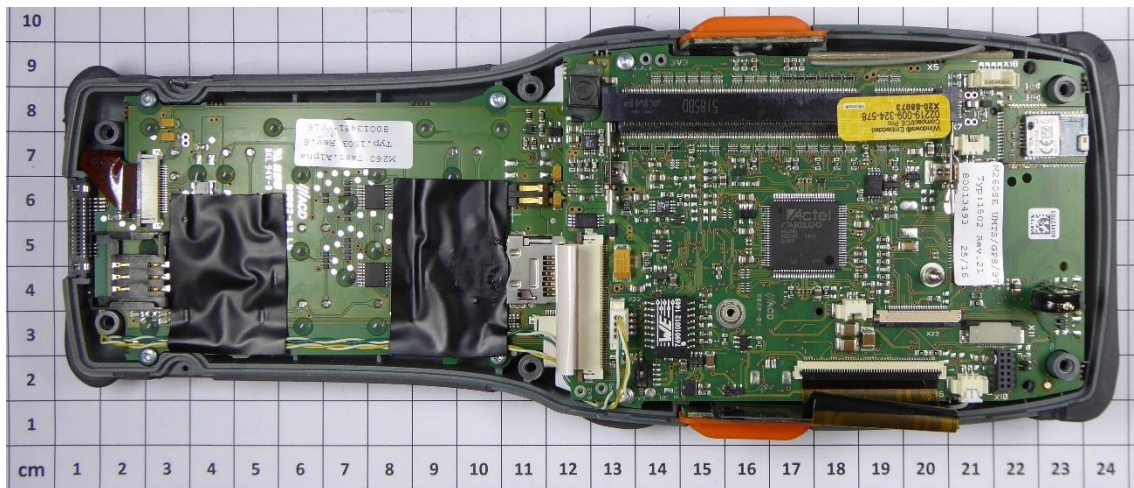

1.2 Internal views:

13.56 MHz RFID module

Bluetooth module

WLAN module

Side button

Keyboard

Display including one WLAN antenna

Board for function keys

1.3 Docking station DS260

1.4 AC Adapter