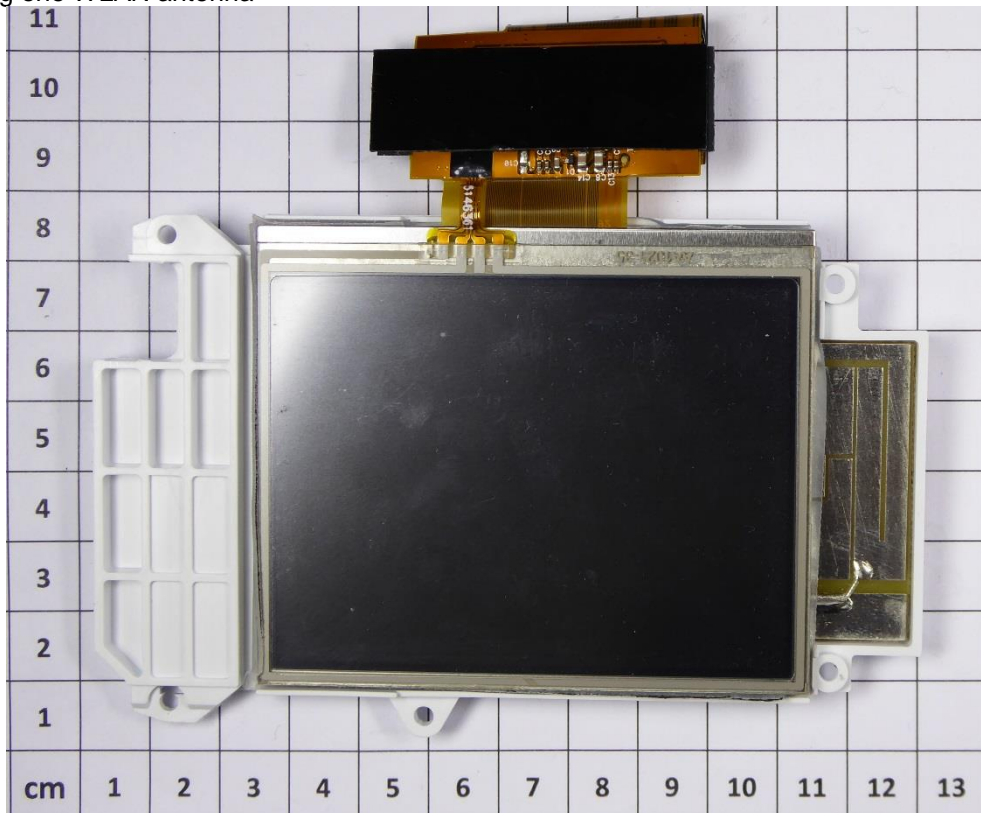

1.2 Internal views:

13.56 MHz RFID module

Bluetooth module

WLAN module

Side button

Keyboard

Display including one WLAN antenna

Board for function keys

1.3 Docking station DS260

1.4 AC Adapter