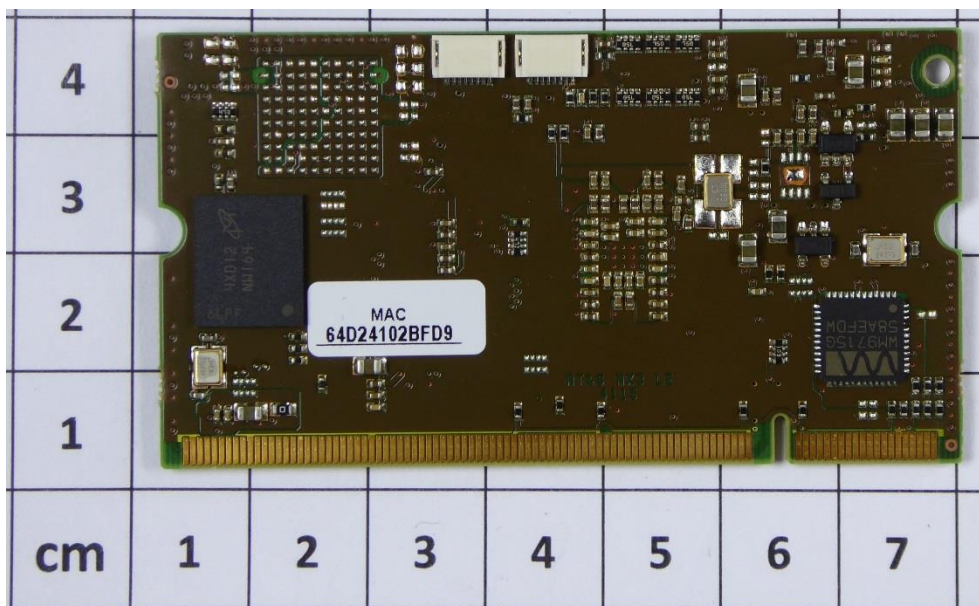

1.2 Internal views:

13.56 MHz RFID module

Bluetooth module

WLAN module

Side button

Keyboard

Display including one WLAN antenna

Board for function keys

1.3 Docking station DS260

1.4 AC Adapter