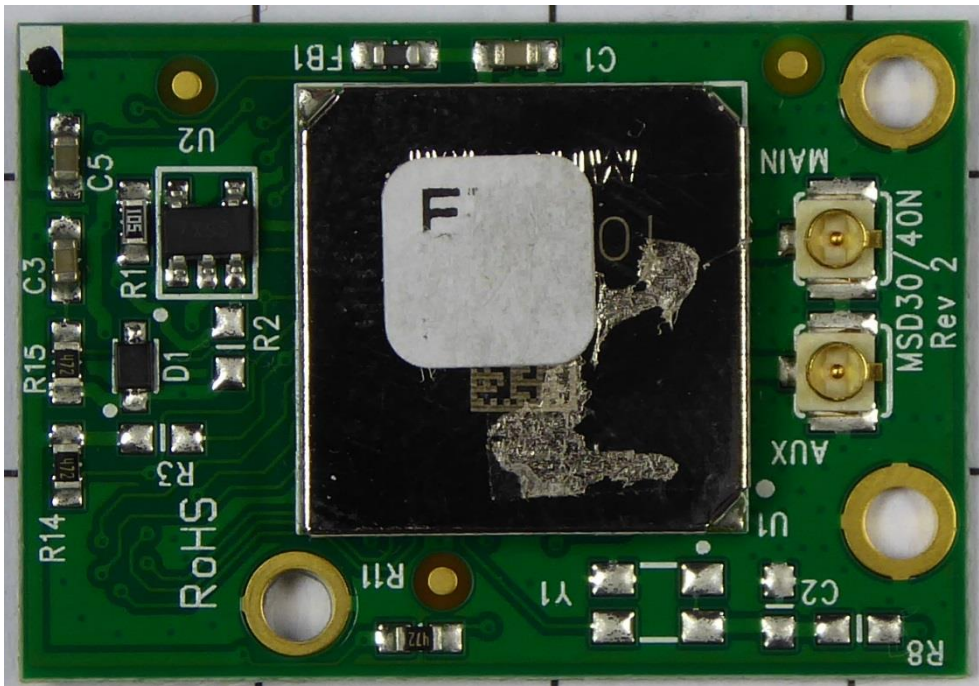

1.2 Internal views:

13.56 MHz RFID module

Bluetooth module

WLAN module

Side button

Keyboard

Display including one WLAN antenna

Board for function keys

1.3 Docking station DS260

1.4 AC Adapter