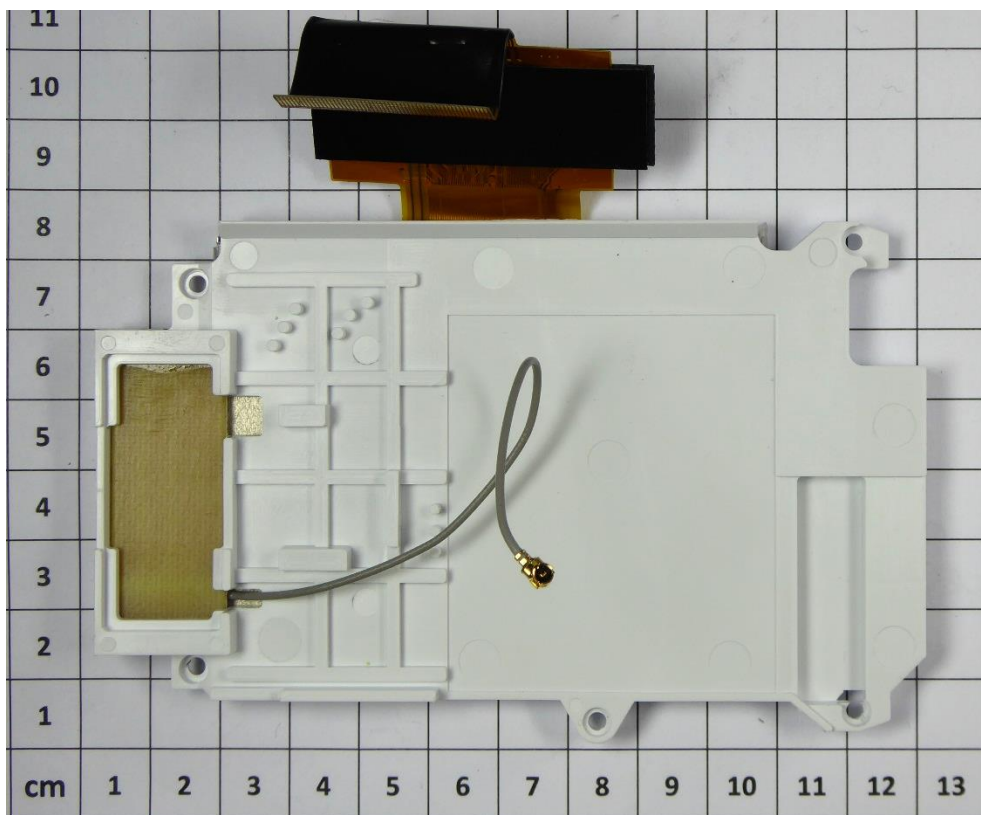

1.2 Internal views:

13.56 MHz RFID module

Bluetooth module

WLAN module

Side button

Keyboard

Display including one WLAN antenna

Board for function keys

1.3 Docking station DS260

1.4 AC Adapter