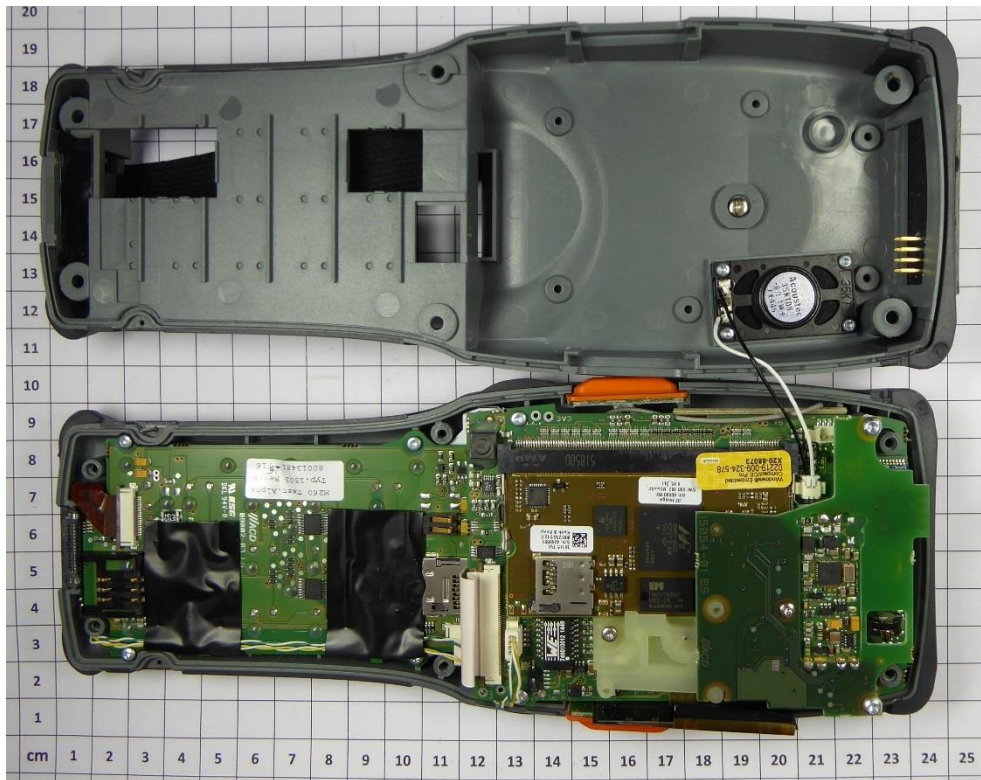

1.2 Internal views:

13.56 MHz RFID module

Bluetooth module

WLAN module

Side button

Keyboard

Display including one WLAN antenna

Board for function keys

1.3 Docking station DS260

1.4 AC Adapter