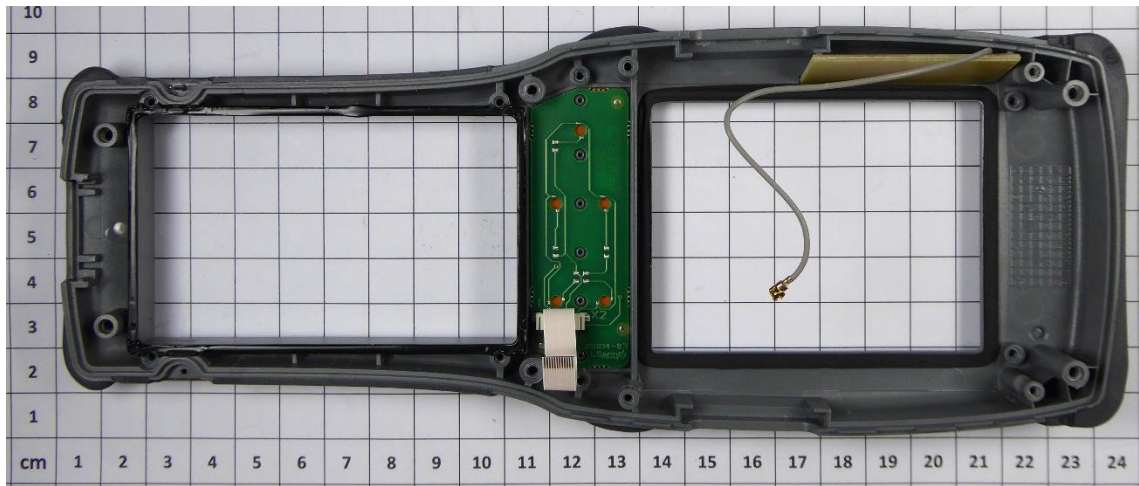

1.2 Internal views:

13.56 MHz RFID module

Bluetooth module

WLAN module

Side button

Keyboard

Display including one WLAN antenna

Board for function keys