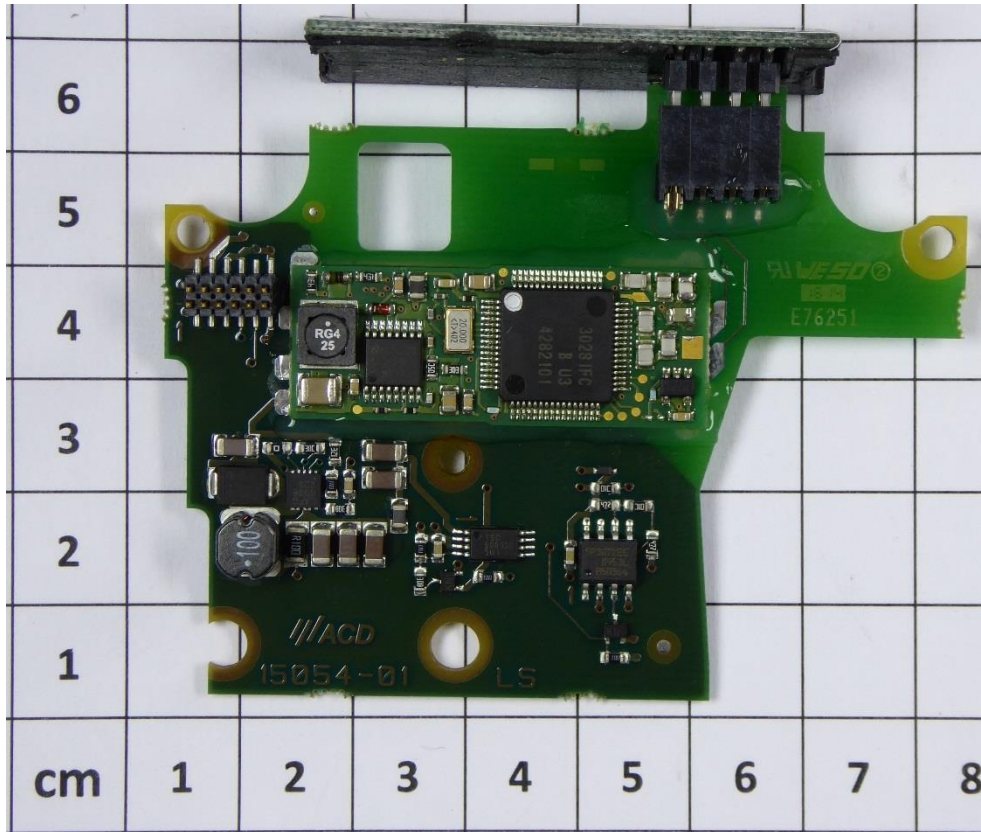

1.2 Internal views:

13.56 MHz RFID module

Bluetooth module

WLAN module

Side button

Keyboard

Display including one WLAN antenna

Board for function keys

1.3 Docking station DS260

1.4 AC Adapter