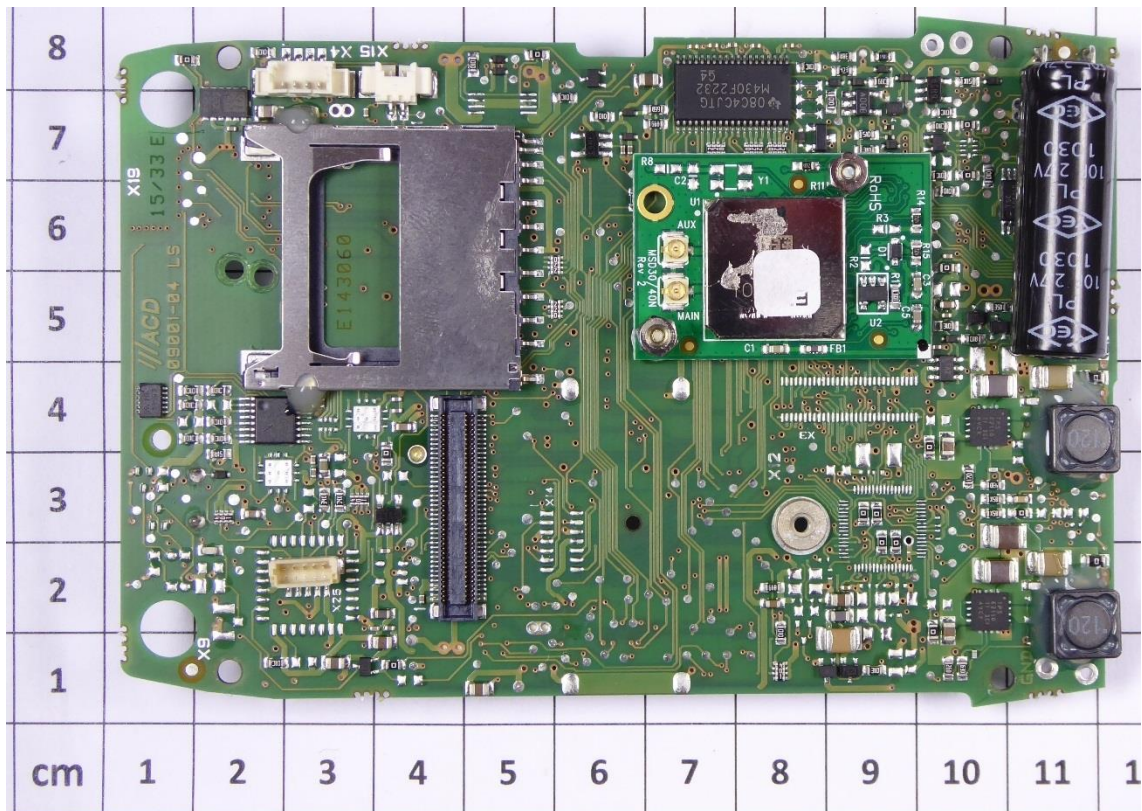

1.2 Internal views:

13.56 MHz RFID module

Bluetooth module

WLAN module

Side button

Keyboard

Display including one WLAN antenna

Board for function keys

1.3 Docking station DS260

1.4 AC Adapter