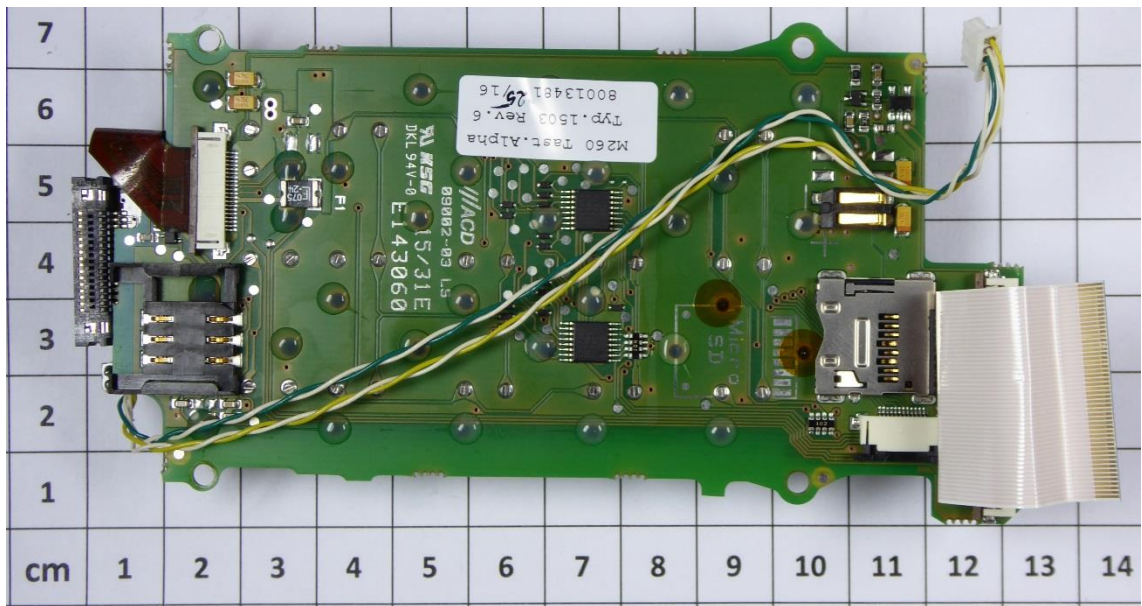

1.2 Internal views:

13.56 MHz RFID module

Bluetooth module

WLAN module

Side button

Keyboard

Display including one WLAN antenna

Board for function keys

1.3 Docking station DS260

1.4 AC Adapter