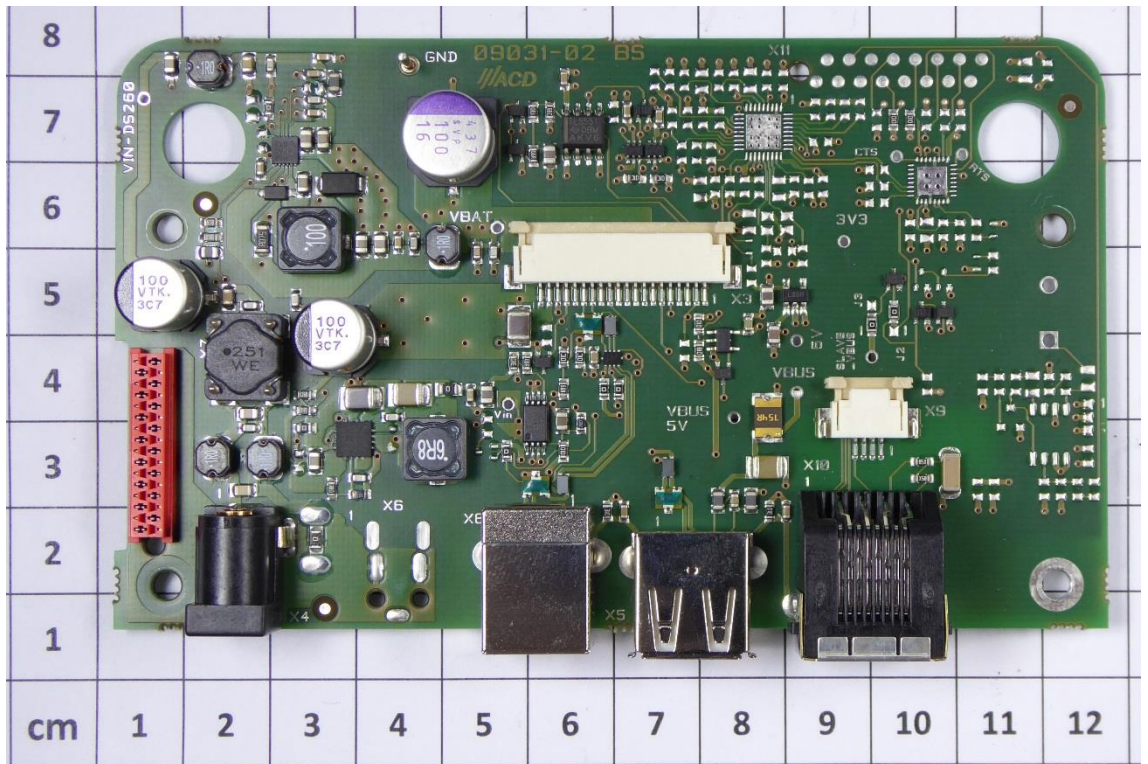

1.2 Internal views:

13.56 MHz RFID module

Bluetooth module

WLAN module

Side button

Keyboard

Display including one WLAN antenna

Board for function keys

1.3 Docking station DS260

1.4 AC Adapter