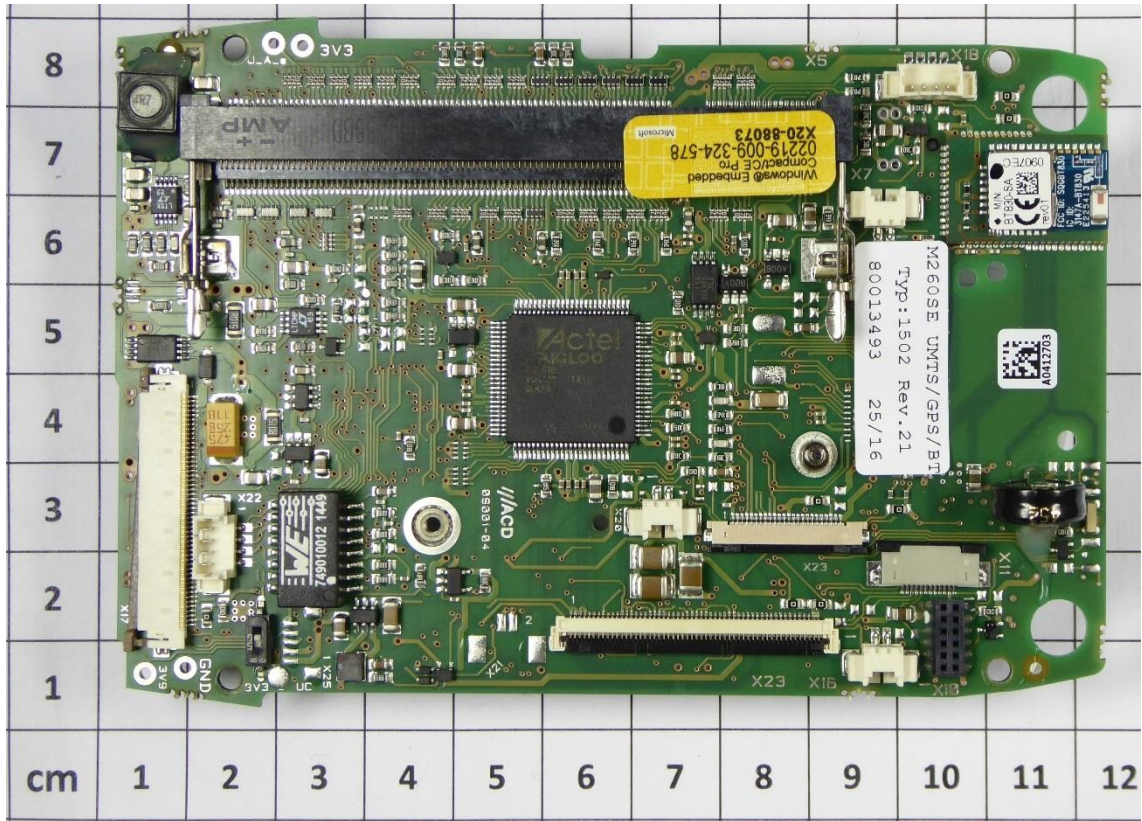

1.2 Internal views:

13.56 MHz RFID module

Bluetooth module

WLAN module

Side button

Keyboard

Display including one WLAN antenna

Board for function keys

1.3 Docking station DS260

1.4 AC Adapter