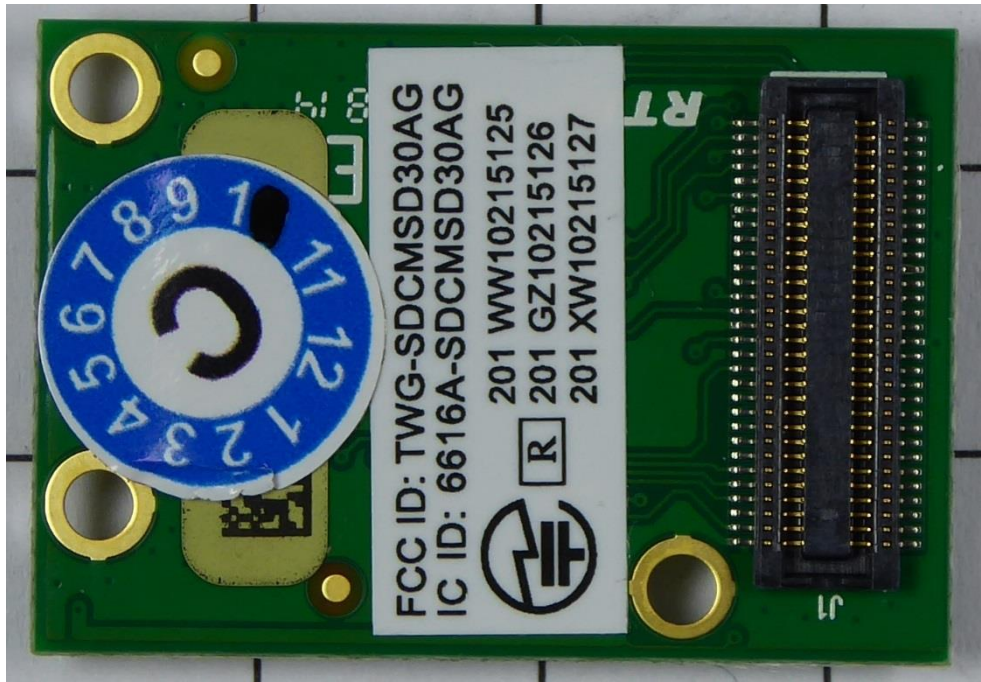

1.2 Internal views:

13.56 MHz RFID module

Bluetooth module

WLAN module

Side button

Keyboard

Display including one WLAN antenna

Board for function keys

1.3 Docking station DS260

1.4 AC Adapter