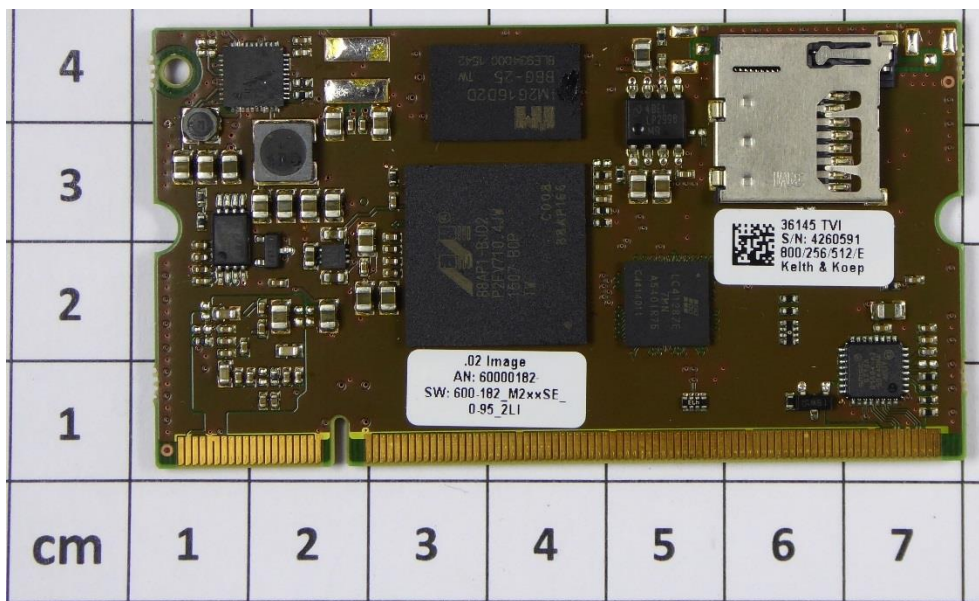

1.2 Internal views:

13.56 MHz RFID module

Bluetooth module

WLAN module

Side button

Keyboard

Display including one WLAN antenna

Board for function keys

1.3 Docking station DS260

1.4 AC Adapter