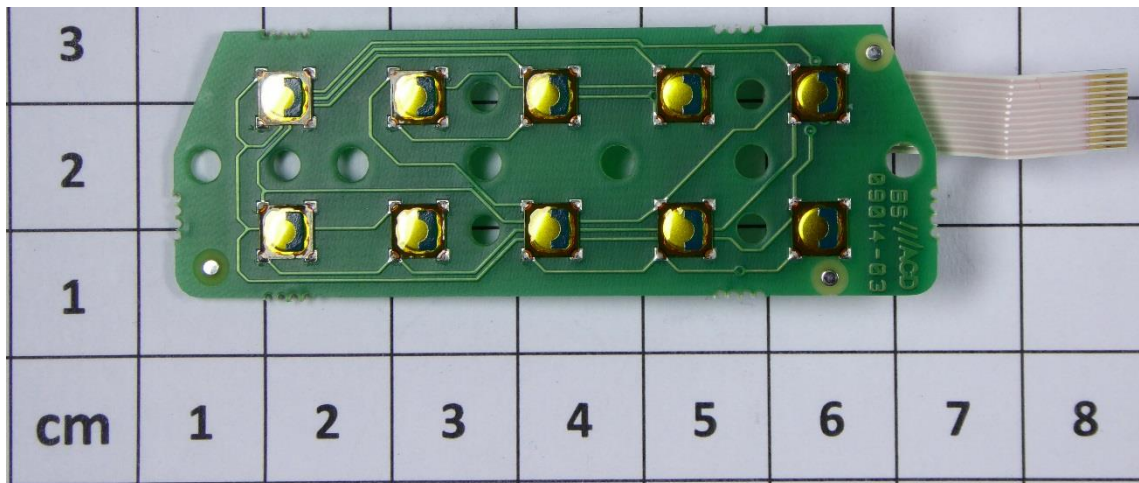

1.2 Internal views:

13.56 MHz RFID module

Bluetooth module

WLAN module

Side button

Keyboard

Display including one WLAN antenna

Board for function keys

1.3 Docking station DS260

1.4 AC Adapter