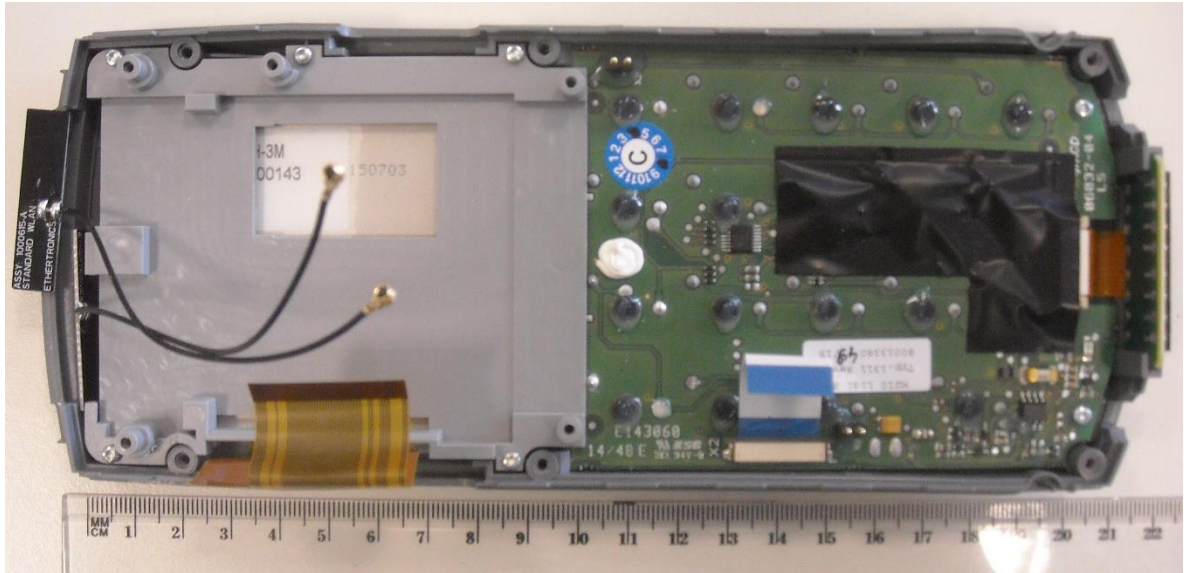

M210SE

DS210

ACD Elektronik GmbH
D 89480 Achstetten
Ser-Nr: 132900017148
MAC 00-60-C2-P2-A7-CA
CE DS 210
MADE in Germany
Use only power supplies see user manual

IH1 2025