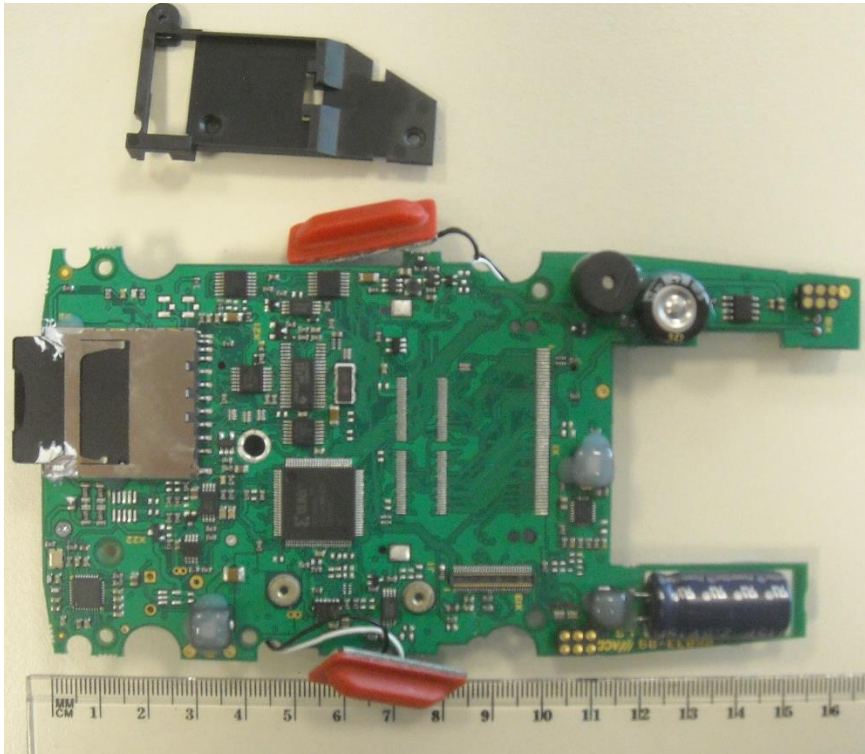

M210SE

DS210

ACD Elektronik GmbH
D 89480 Achstetten
Ser-Nr: 132900017148
MAC 00-60-C2-P2-A7-CA
CE DS 210
MADE in Germany
Use only power supplies see user manual

IH1 2025