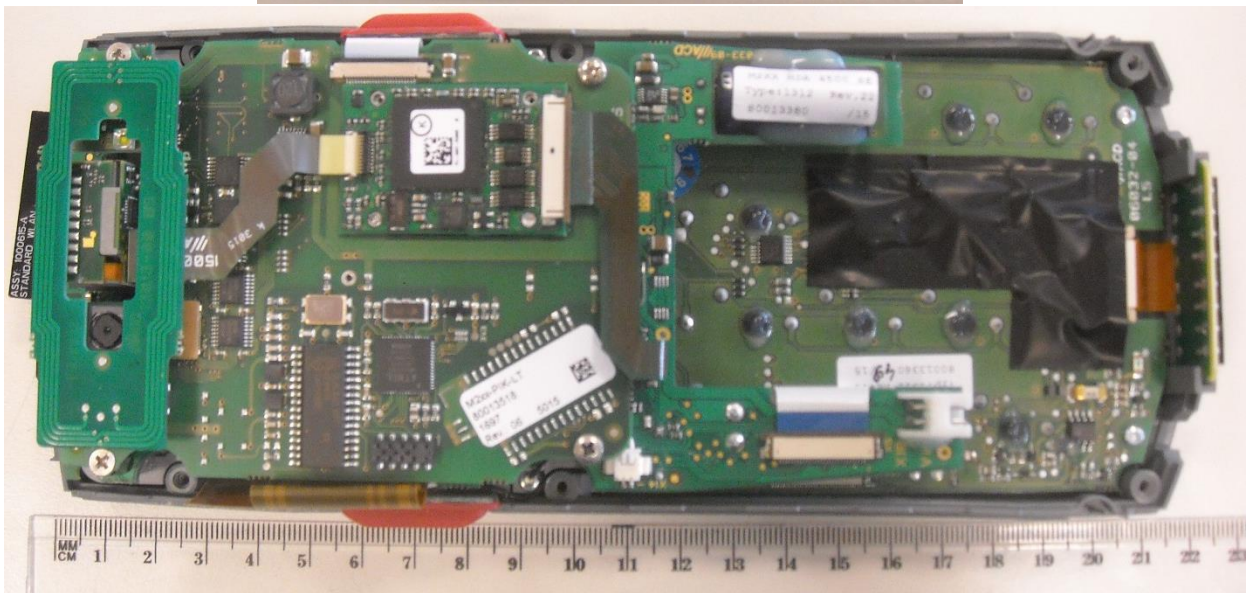

M210SE

DS210

ACD Elektronik GmbH
D 89480 Achstetten
Ser-Nr: 132900017148
MAC 00-60-C2-P2-A7-CA
CE DS 210
MADE in Germany
Use only power supplies see user manual

IH1 2025