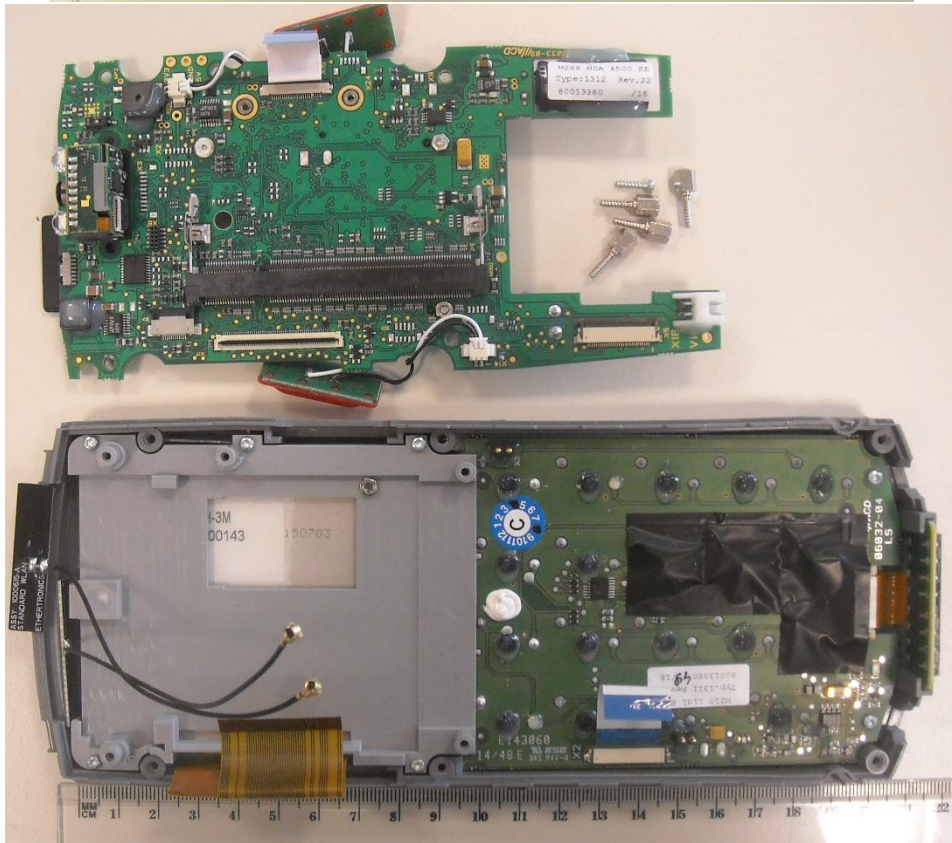

M210SE

DS210

ACD Elektronik GmbH
D 89480 Achstetten
Ser-Nr: 132900017148
MAC 00-60-C2-P2-A7-CA
CE DS 210
MADE in Germany
Use only power supplies see user manual

IH1 2025