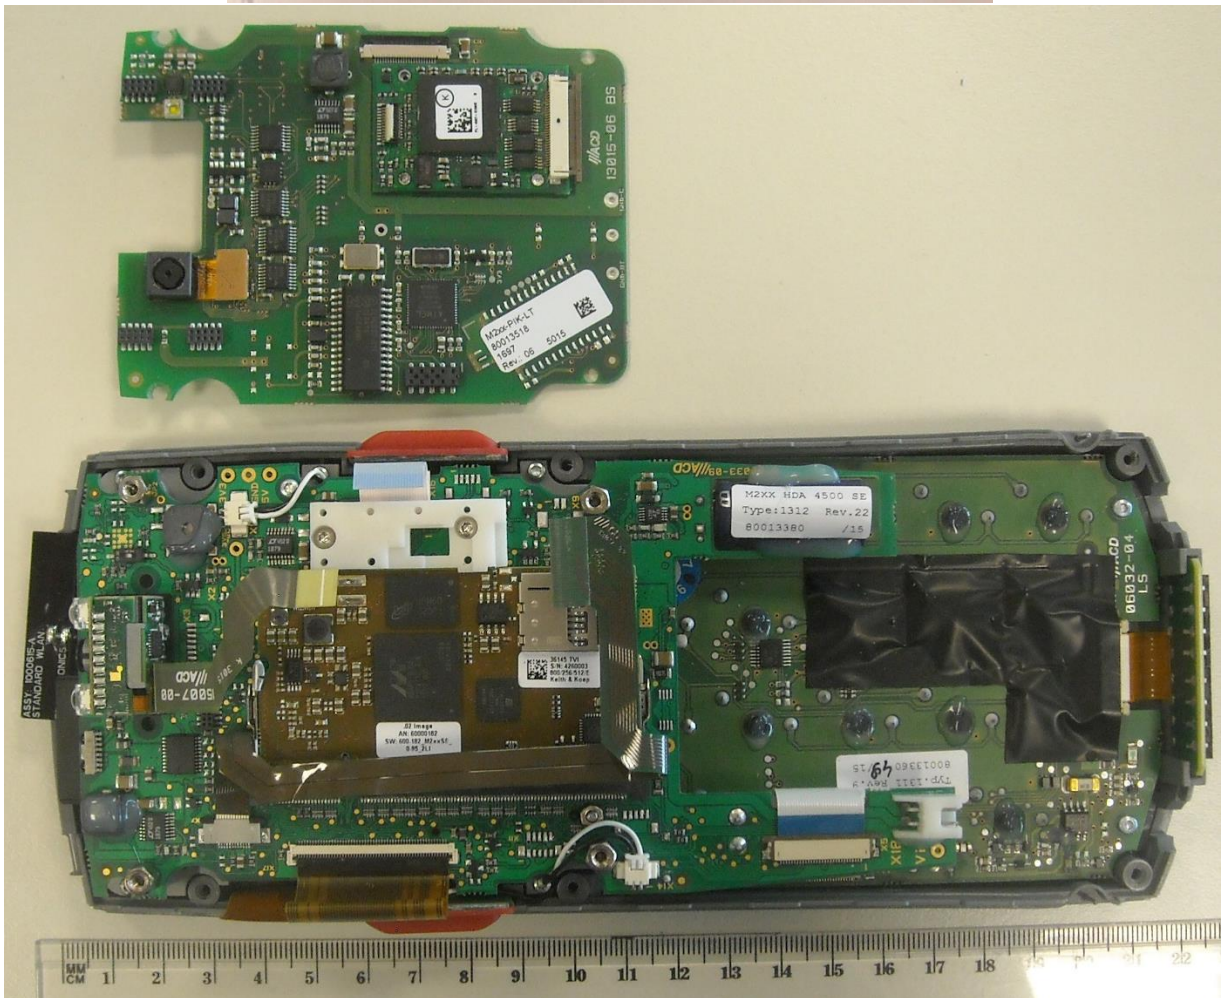

M210SE

DS210

ACD Elektronik GmbH
D 89480 Achstetten
Ser-Nr: 132900017148
MAC 00-60-C2-P2-A7-CA
CE DS 210
MADE in Germany
Use only power supplies see user manual

IH1 2025