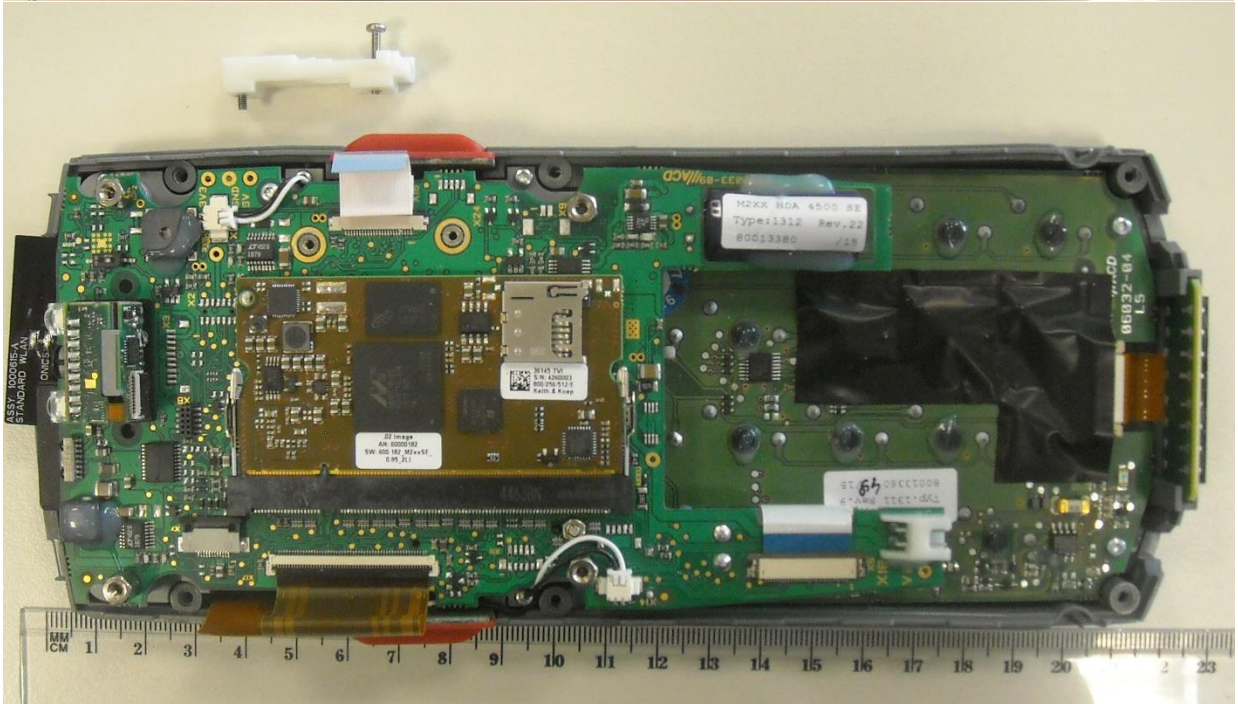

M210SE

DS210

ACD Elektronik GmbH
D 89480 Achstetten
Ser-Nr: 132900017148
MAC 00-60-C2-P2-A7-CA
CE DS 210
MADE in Germany
Use only power supplies see user manual

IH1 2025