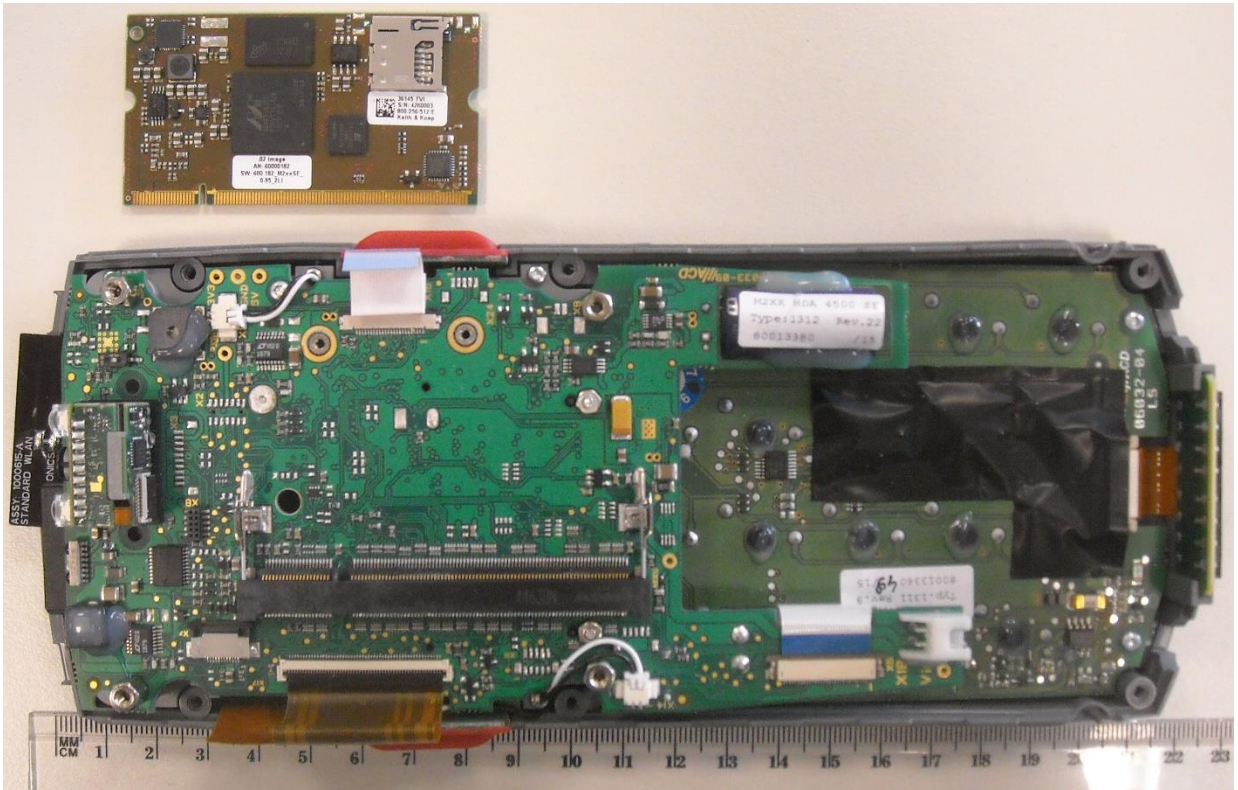

M210SE

DS210

ACD Elektronik GmbH
D 89480 Achstetten
Ser-Nr: 132900017148
MAC 00-60-C2-P2-A7-CA
CE DS 210
MADE in Germany
Use only power supplies see user manual

IH1 2025