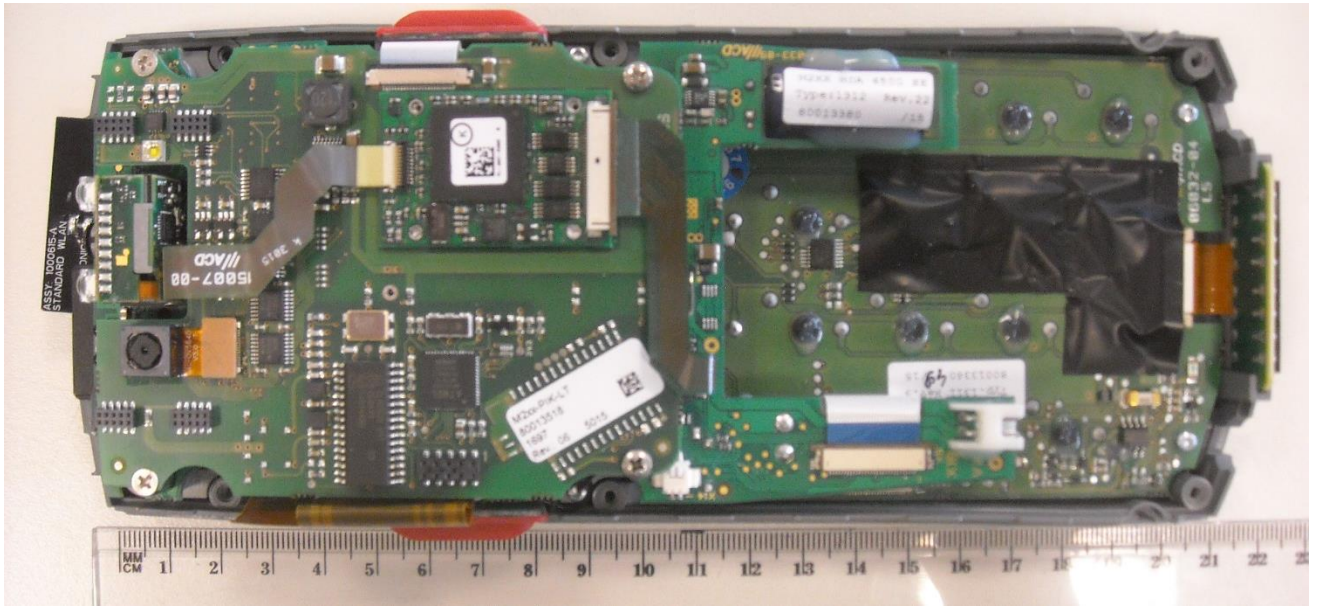

M210SE

DS210

ACD Elektronik GmbH
D 89480 Achstetten
Ser-Nr: 132900017148
MAC 00-60-C2-P2-A7-CA
CE DS 210
MADE in Germany
Use only power supplies see user manual

IH1 2025