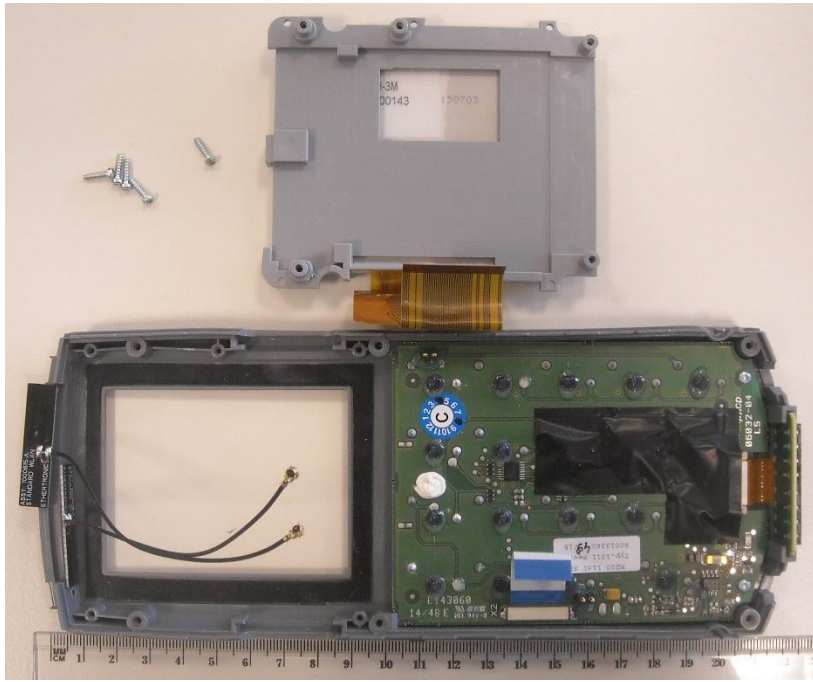

M210SE

DS210

ACD Elektronik GmbH
D 89480 Achstetten
Ser-Nr: 132900017148
MAC 00-60-C2-P2-A7-CA
CE DS 210
MADE in Germany
Use only power supplies see user manual

IH1 2025