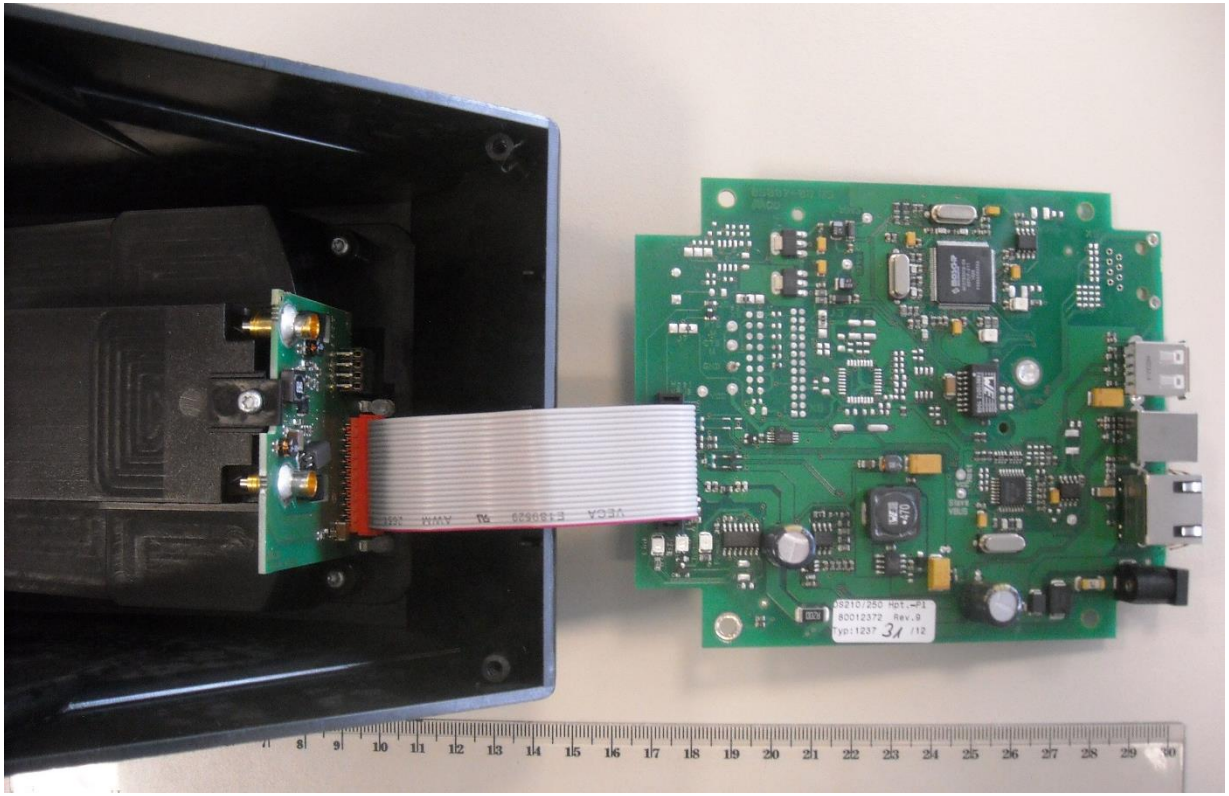

M210SE

DS210

ACD Elektronik GmbH
D 89480 Achstetten
Ser-Nr: 132900017148
MAC 00-60-C2-P2-A7-CA
CE DS 210
MADE in Germany
Use only power supplies see user manual

IH1 2025