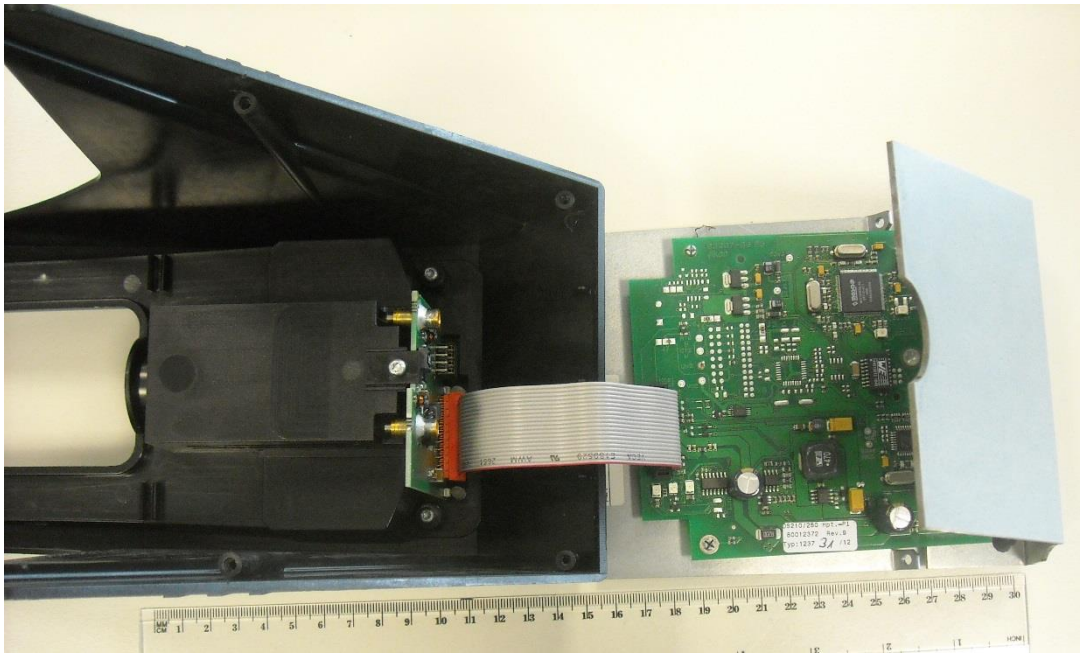

M210SE

DS210

ACD Elektronik GmbH
D 89480 Achstetten
Ser-Nr: 132900017148
MAC 00-60-C2-P2-A7-CA
CE DS 210
MADE in Germany
Use only power supplies see user manual

IH1 2025