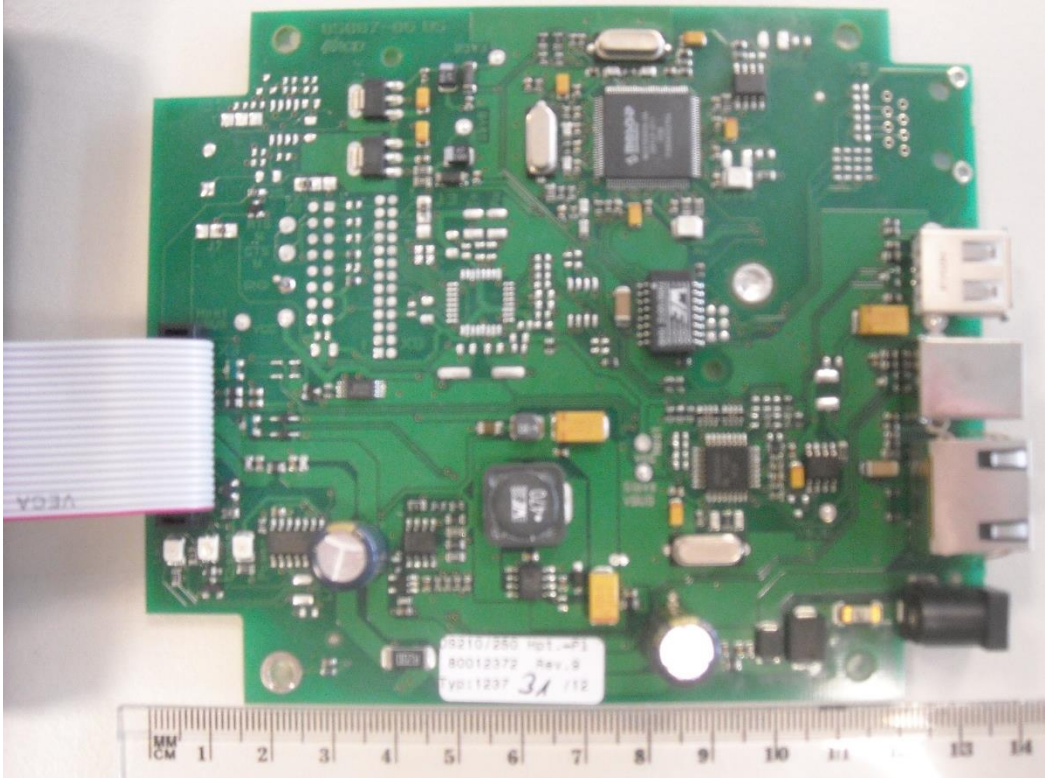

M210SE

DS210

ACD Elektronik GmbH
D 89480 Achstetten
Ser-Nr: 132900017148
MAC 00-60-C2-P2-A7-CA
CE DS 210
MADE in Germany
Use only power supplies see user manual

IH1 2025