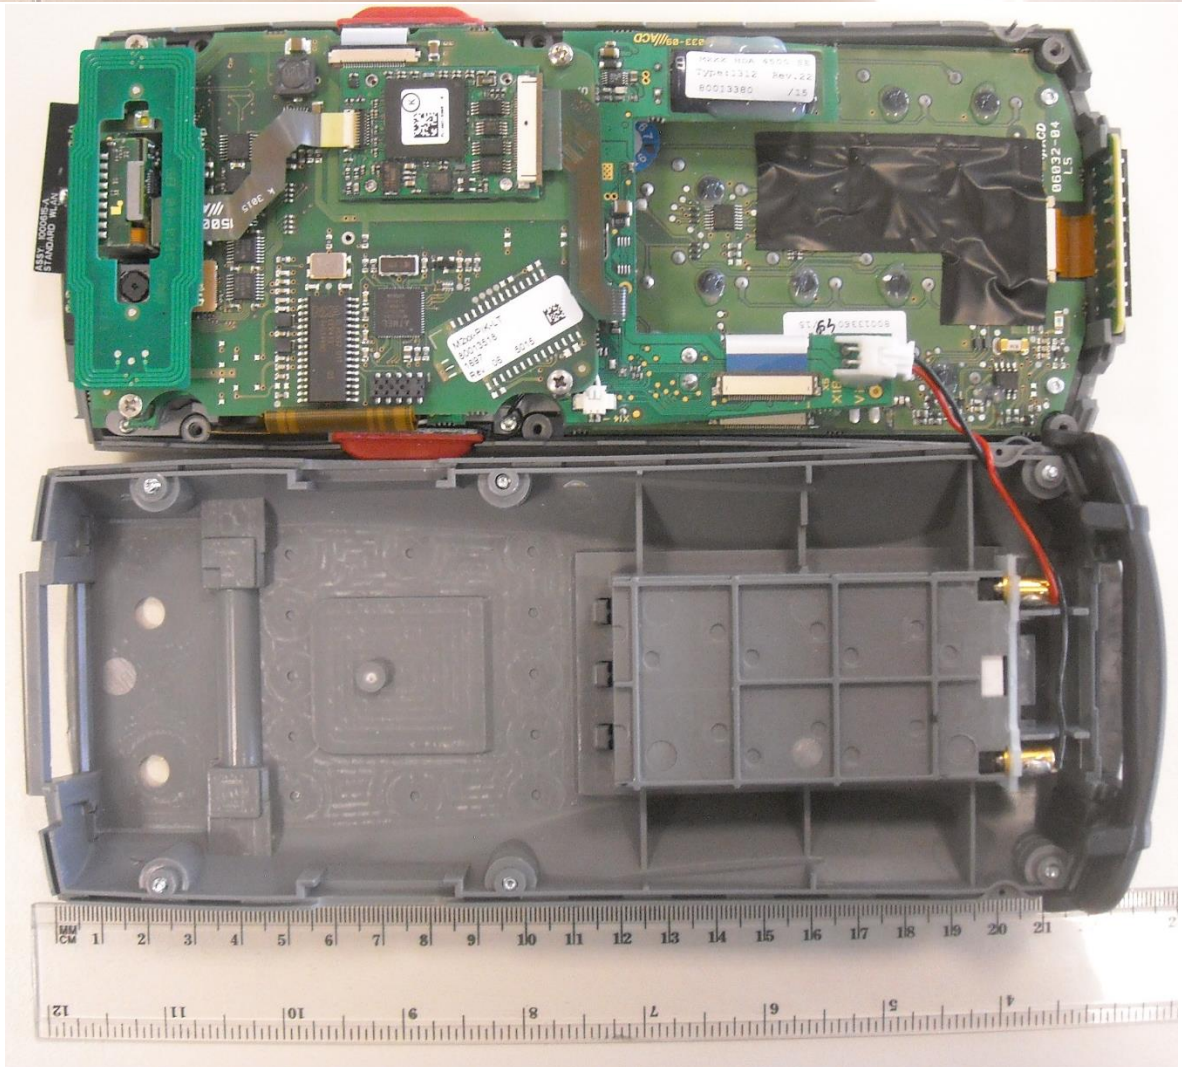

M210SE

DS210

ACD Elektronik GmbH
D 89480 Achstetten
Ser-Nr: 132900017148
MAC 00-60-C2-P2-A7-CA
CE DS 210
MADE in Germany
Use only power supplies see user manual

IH1 2025