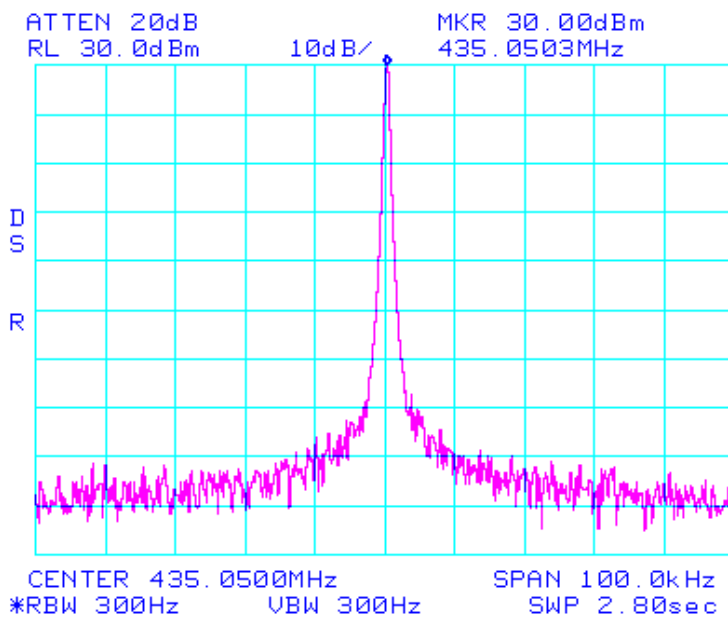

Additional Test Plots.

1W 12.5kHz channel spacing

Test date:2005-01-08

4W 12.5kHz channel spacing

Test date:2005-01-08