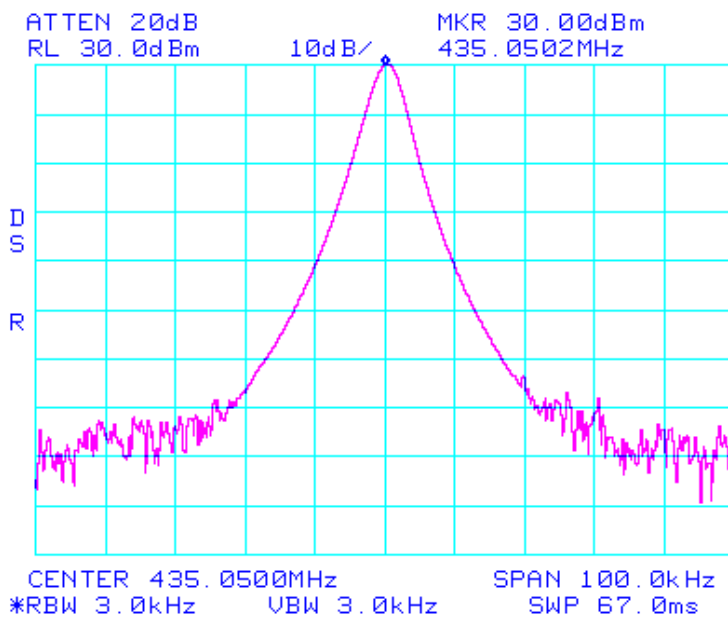

Additional Test Plots.

1W 12.5kHz channel spacing

Test date:2005-01-08

4W 12.5kHz channel spacing

Test date:2005-01-08