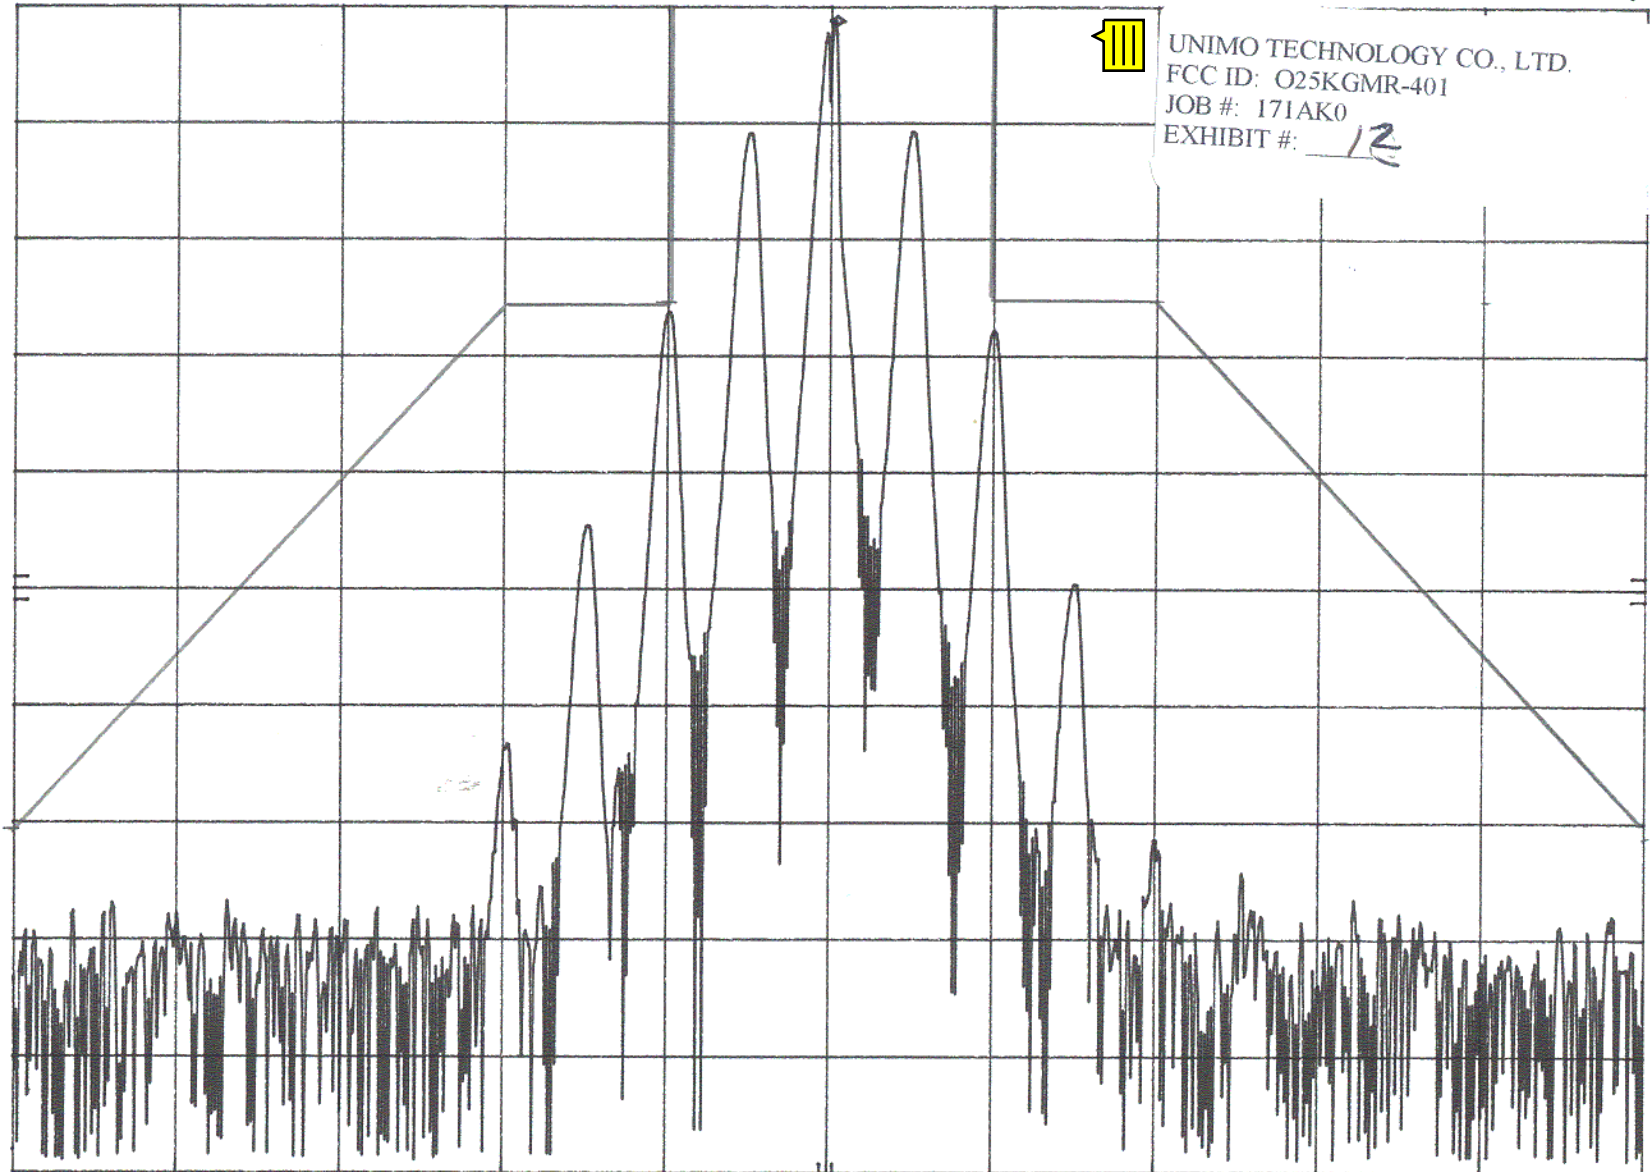

hp

REF 75.6 dB μ V

ATTEN 10 dB +0 dB

MKR 462.72490 MHz
74.40 dB μ V

10 dB/

OFFSET
-20.0
dB

UNIMO TECHNOLOGY CO., LTD.
FCC ID: O25KGMR-401
JOB #: 171AK0
EXHIBIT #: 12

CENTER 462.72475 MHz
RES BW 300 Hz

VBW 100 kHz

SPAN 50.00 kHz
SWP 1.0 sec