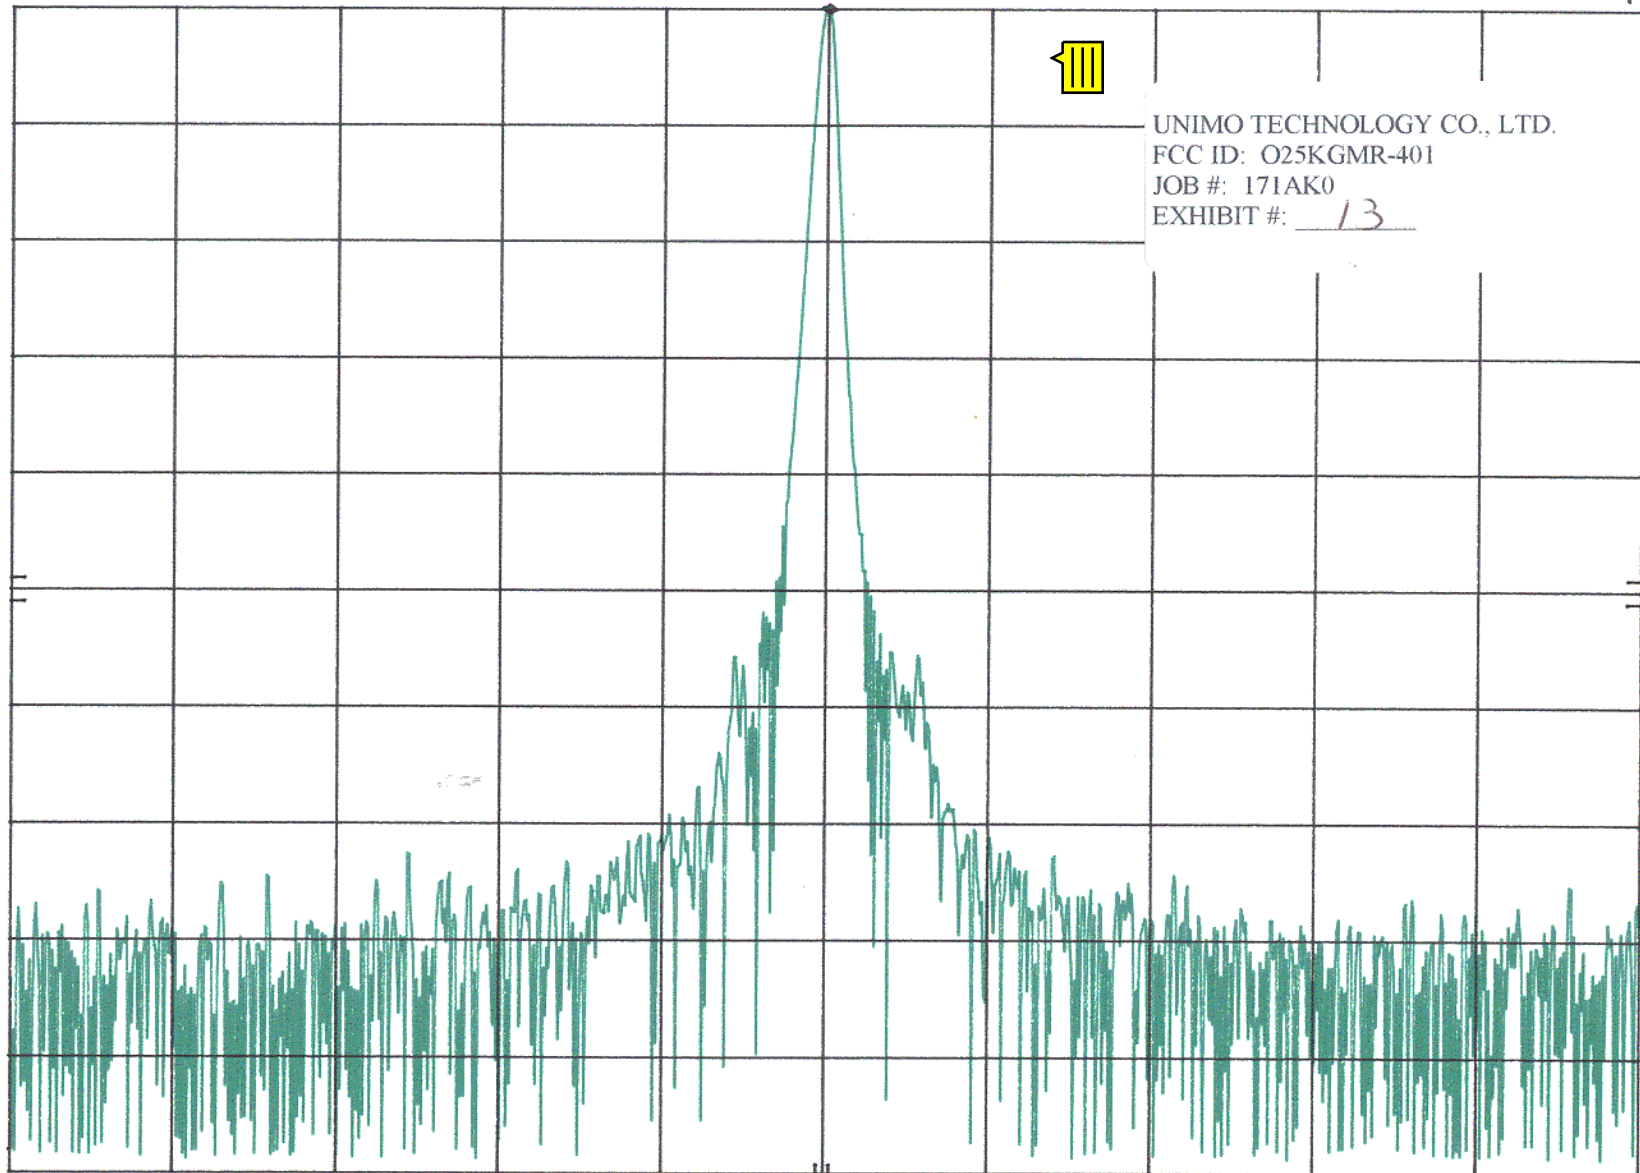

CW

MKR 462.72465 MHz
68.90 dB μ V

hp REF 68.9 dB μ V ATTEN 10 dB +0 dB

10 dB/

OFFSET
-20.0
dB

UNIMO TECHNOLOGY CO., LTD.
FCC ID: O25KGMR-401
JOB #: 171AK0
EXHIBIT #: 13

CENTER 462.72465 MHz SPAN 50.00 kHz
RES BW 300 Hz VBW 100 kHz SWP 1.0 sec