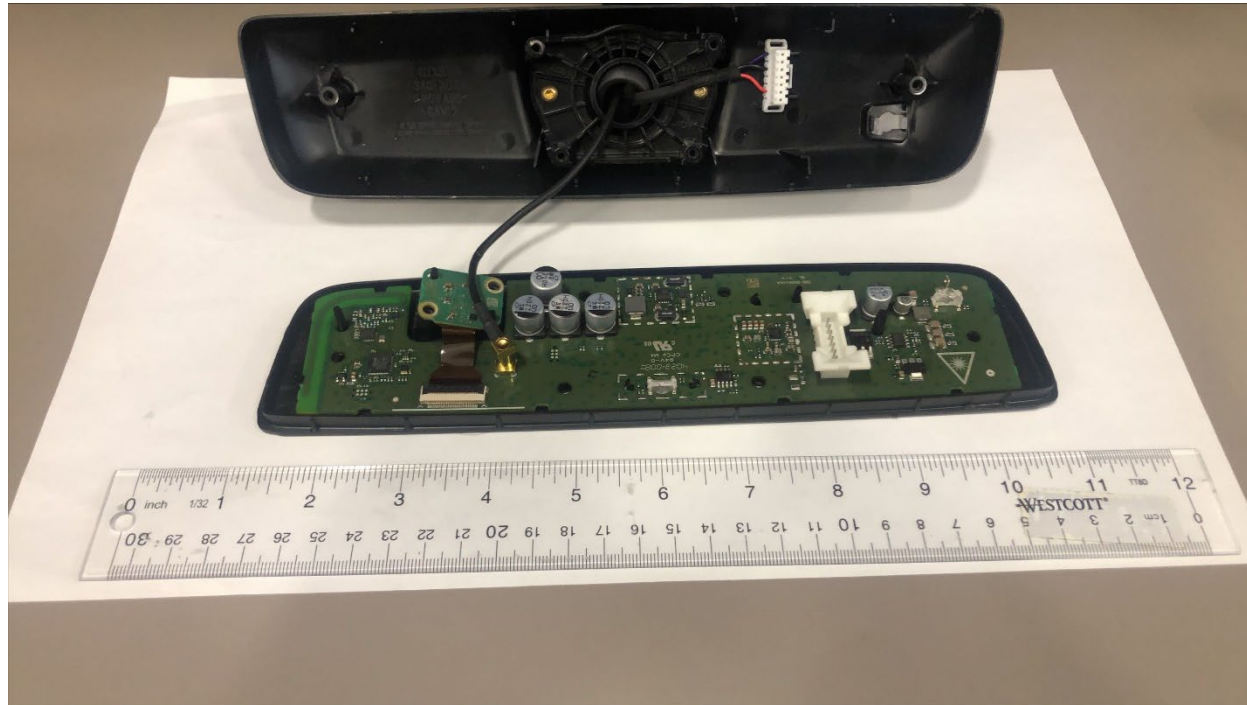

Internal Photos

Internal Photos

Internal Photos

Trace Antenna
Dimensions – Length= 62mm
 Width= 1mm

Tx Area

Internal Photos

Internal Photos

Internal Photos