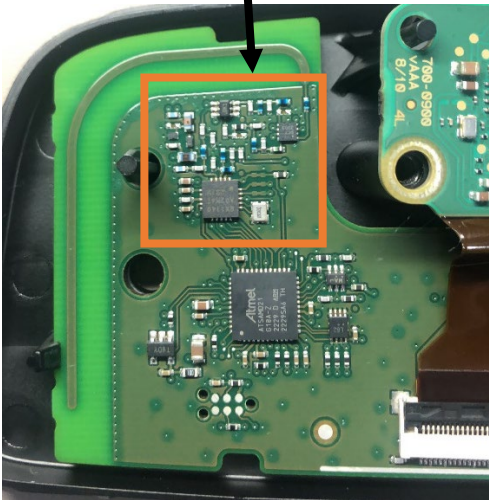

Internal Photos

Internal Photos

Internal Photos

Trace Antenna
Dimensions – Length= 62mm
 Width= 1mm

Tx Area

Internal Photos

Internal Photos

Internal Photos