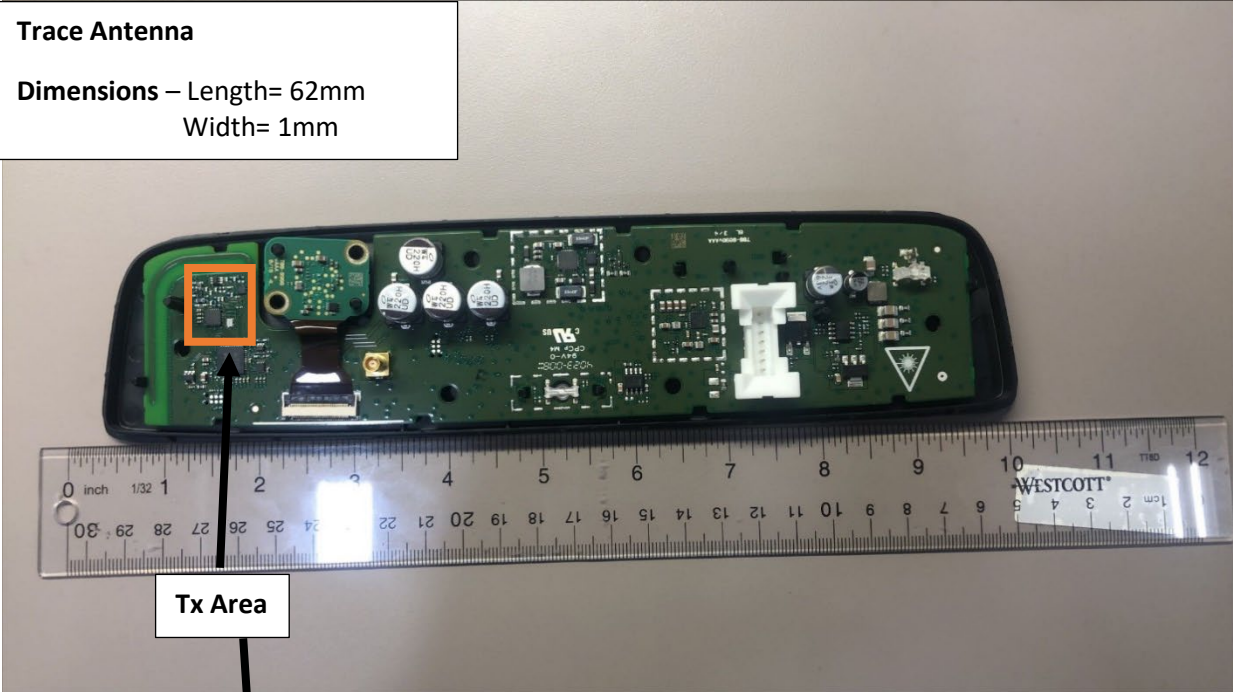

Internal Photos

Internal Photos

Internal Photos

Trace Antenna
Dimensions – Length= 62mm
 Width= 1mm

Tx Area

Internal Photos

Internal Photos

Internal Photos