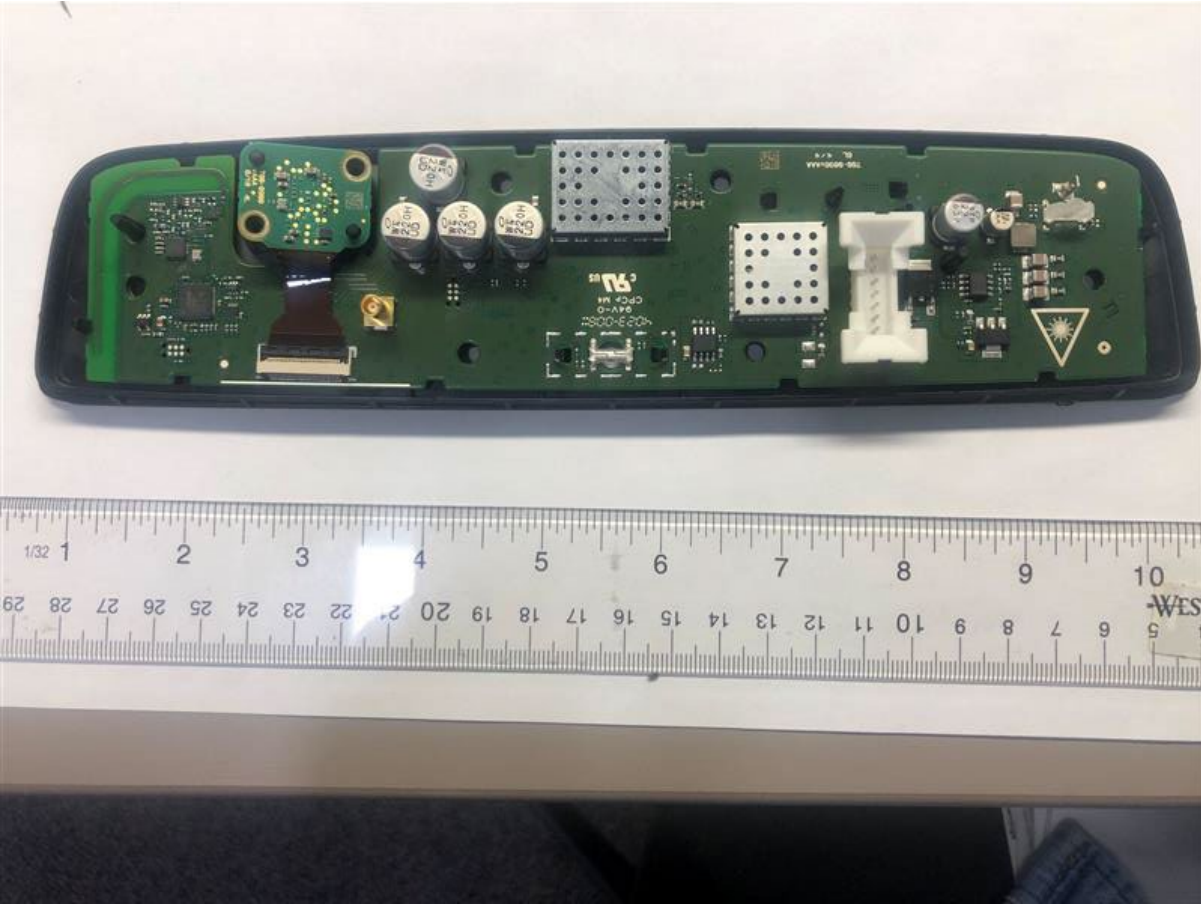

Internal Photos

Internal Photos

Internal Photos

Trace Antenna
Dimensions – Length= 62mm
 Width= 1mm

Tx Area

Internal Photos

Internal Photos

Internal Photos