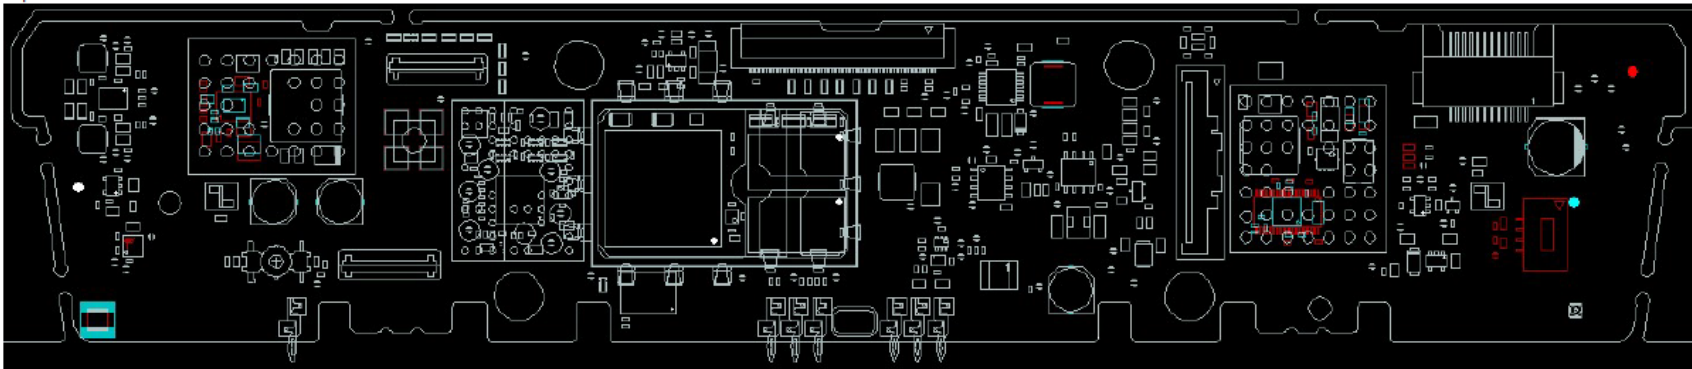

The white color shows no changes between 700-0652 and 700-0883. The red color is 700-0652 (previous layout) and the blue color is 700-0883 (current layout).

Top Side:

Bottom Side: