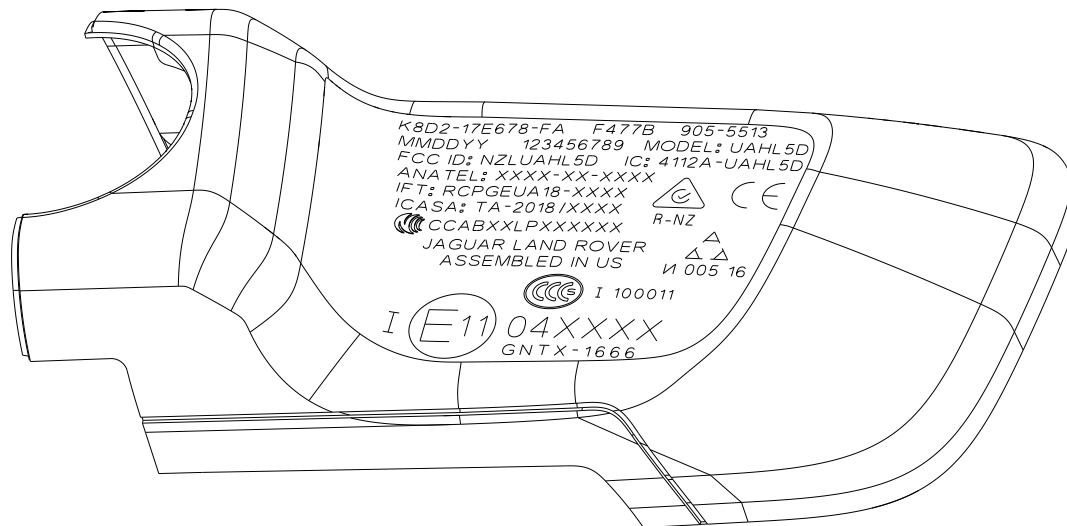

JLR FDM LASER MARKING TEXT  
SHOWN ON 340-1709-000

JLR FDM LASER MARKING TEXT  
MARKING ONLY

ISOMETRIC VIEW  
SCALE: 1:1