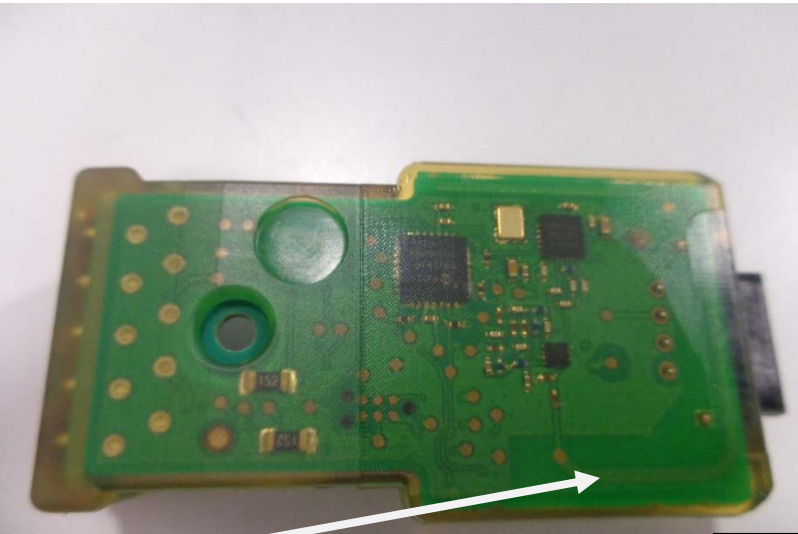

Model: SAHL5H

Trace Antenna

960-0334-001