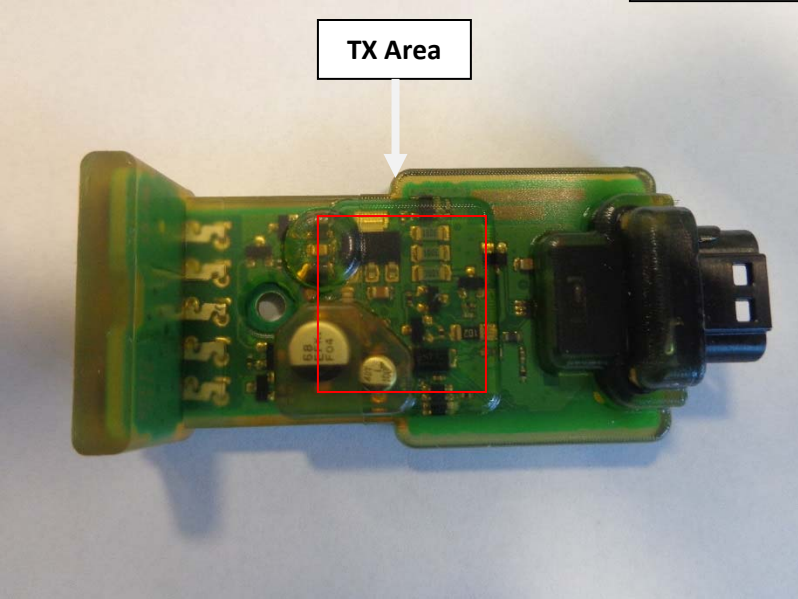

Model: SAHL5H

Trace Antenna

960-0334-001