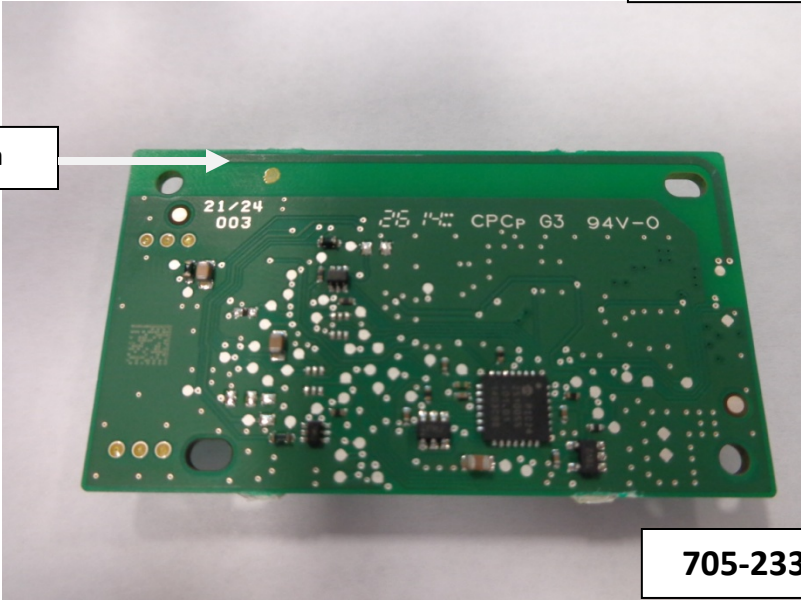

Model: SAHL5G

Trace Antenna

TX Area

705-2336 (TX Board)

705-2337 (Button Board)