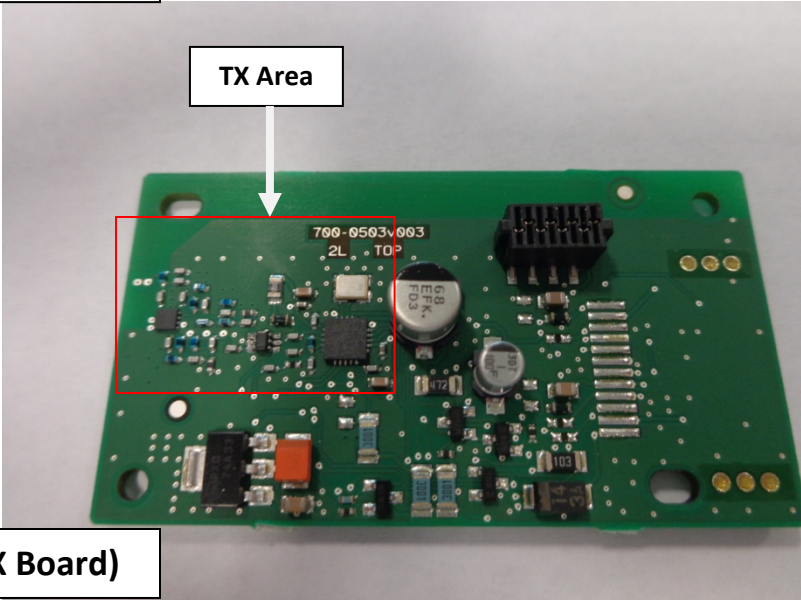

Model: SAHL5G

Trace Antenna

TX Area

705-2336 (TX Board)

705-2337 (Button Board)