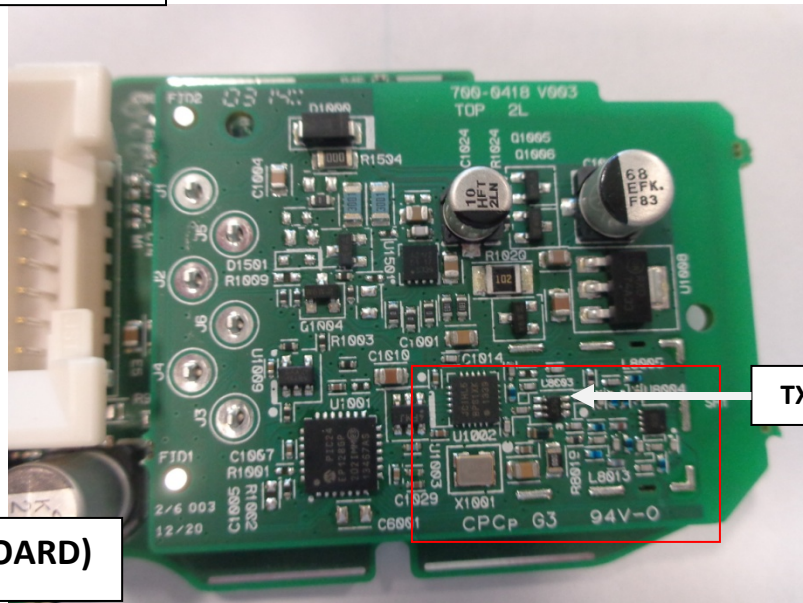

Model: AHBHL5A

Trace Antenna

705-2320 (TX BOARD)

TX Area

705-2430 (Mother Board)

705-1815(Compass Board)

705-1860 (Button Board)