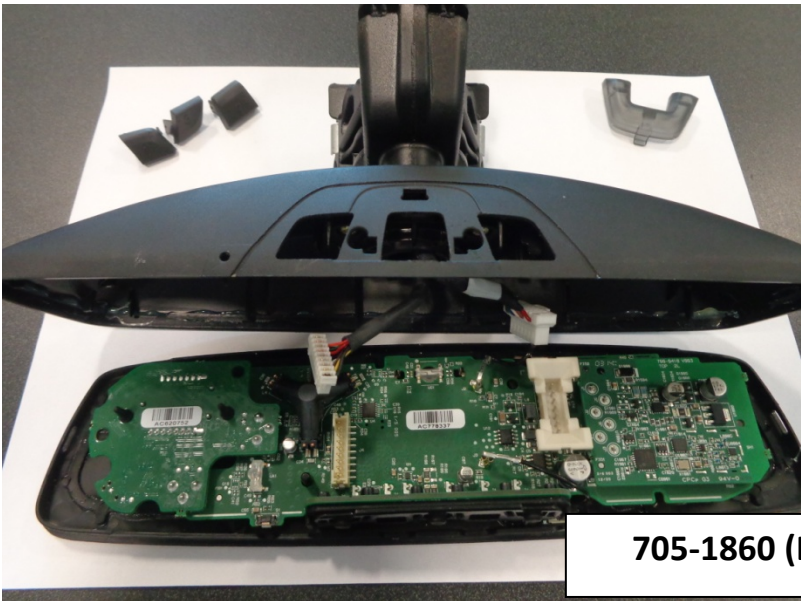

Model: AHBHL5A

Trace Antenna

705-2320 (TX BOARD)

TX Area

705-2430 (Mother Board)

705-1815(Compass Board)

705-1860 (Button Board)