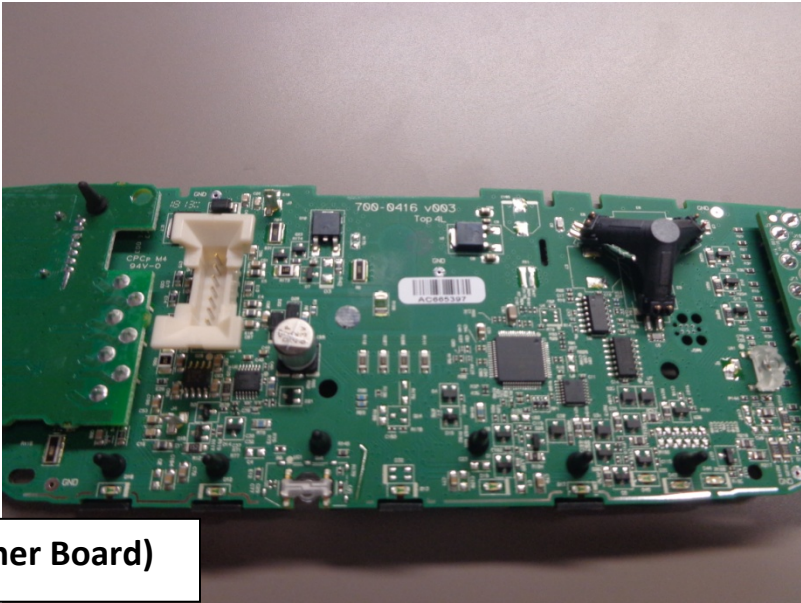

Model: ECCHLA

Trace Antenna

705-1733 (TX BOARD)

TX Area

705-0056 (Compass Board)

705-1768 (Mother Board)