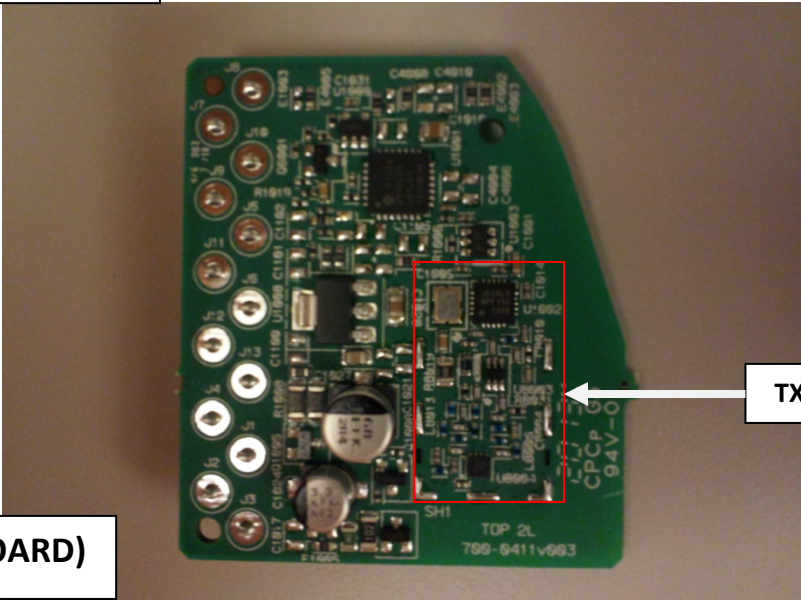

Model: ECCHLA

Trace Antenna

705-1733 (TX BOARD)

TX Area

705-0056 (Compass Board)

705-1768 (Mother Board)