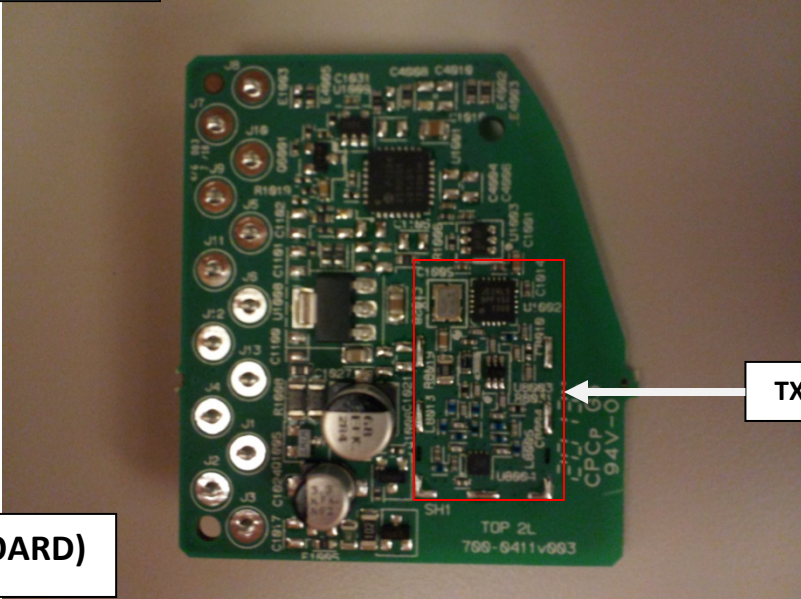

Model: BECHLA

Trace Antenna

705-1733 (TX BOARD)

TX Area

705-2179 (Mother Board)