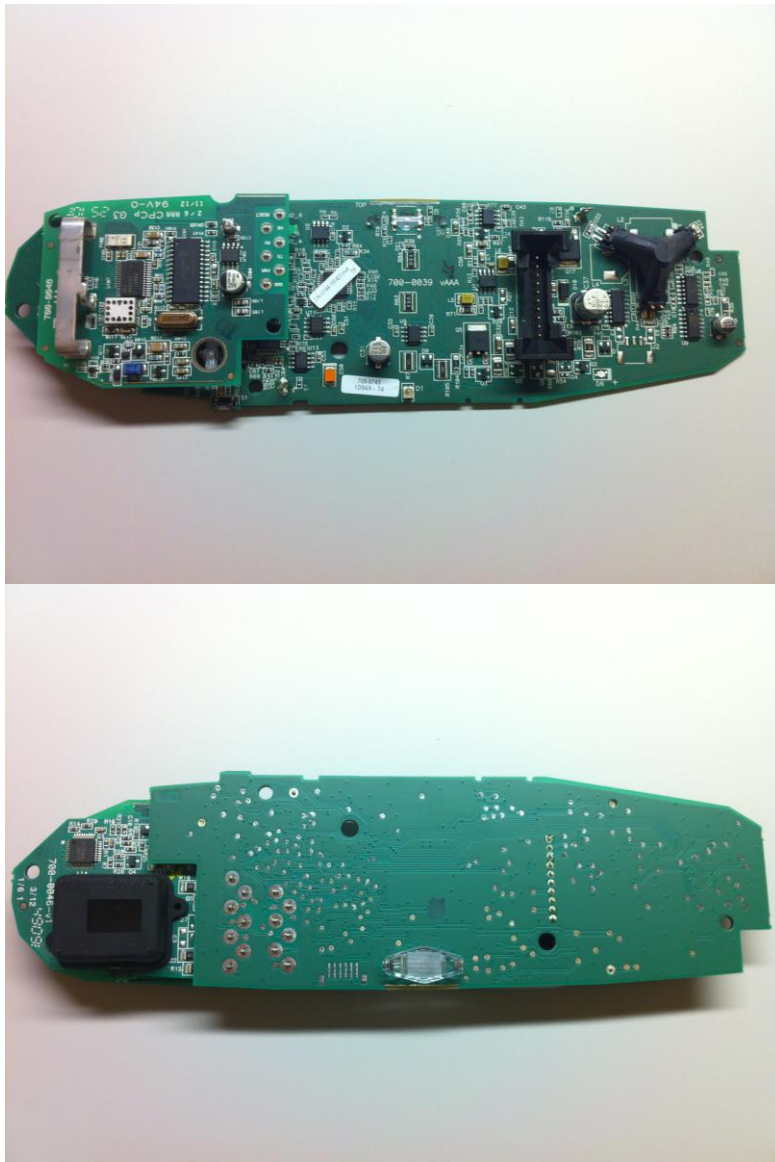

FCC ID: NZL-BMWPL7

Date Tested: October 11 through November 10, 2010

Internal Photos

FCC ID: NZL-BMWPL7 has two variants: BMW L7 ZNAV/HL and BMW L7 FLA/ZNAV/HL. Both of them use the same HL module.

Please refer to below photos.

BMW L7 ZNAV/HL

BMW L7 FLA/ZNAV/HL

HL module