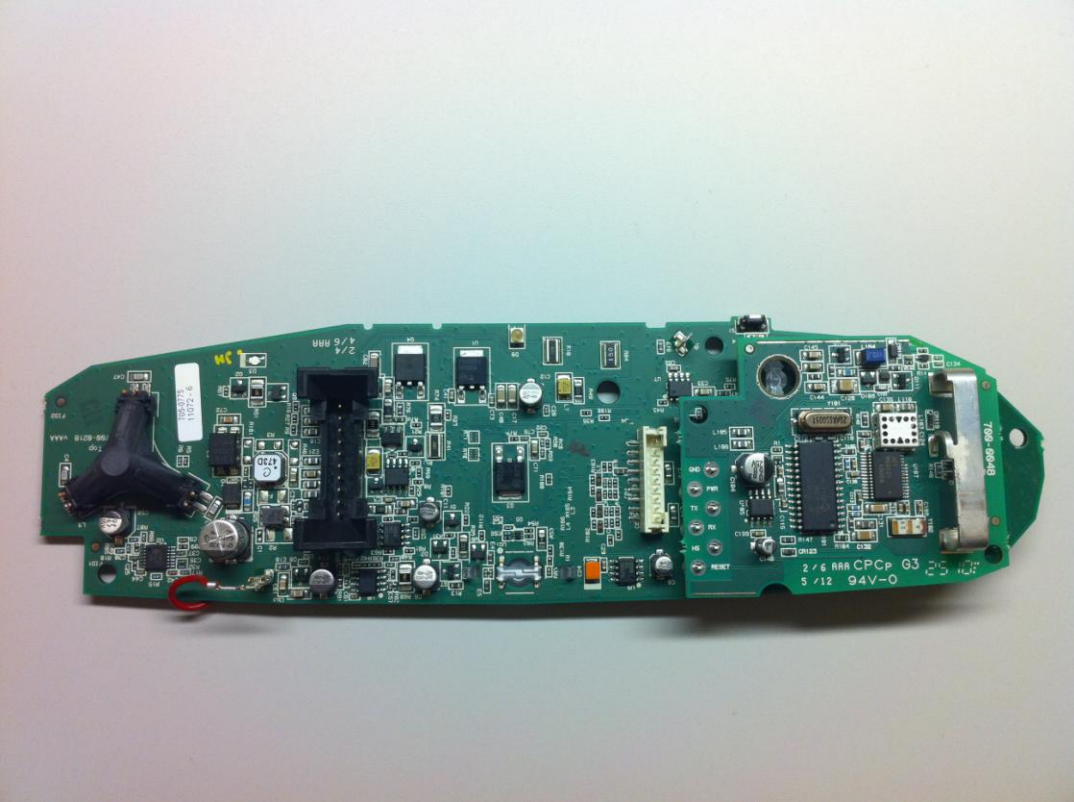

FCC ID: NZL-BMWPL7

Date Tested: October 11 through November 10, 2010

Internal Photos

FCC ID: NZL-BMWPL7 has two variants: BMW L7 ZNAV/HL and BMW L7 FLA/ZNAV/HL. Both of them use the same HL module.

Please refer to below photos.

BMW L7 ZNAV/HL

BMW L7 FLA/ZNAV/HL

HL module