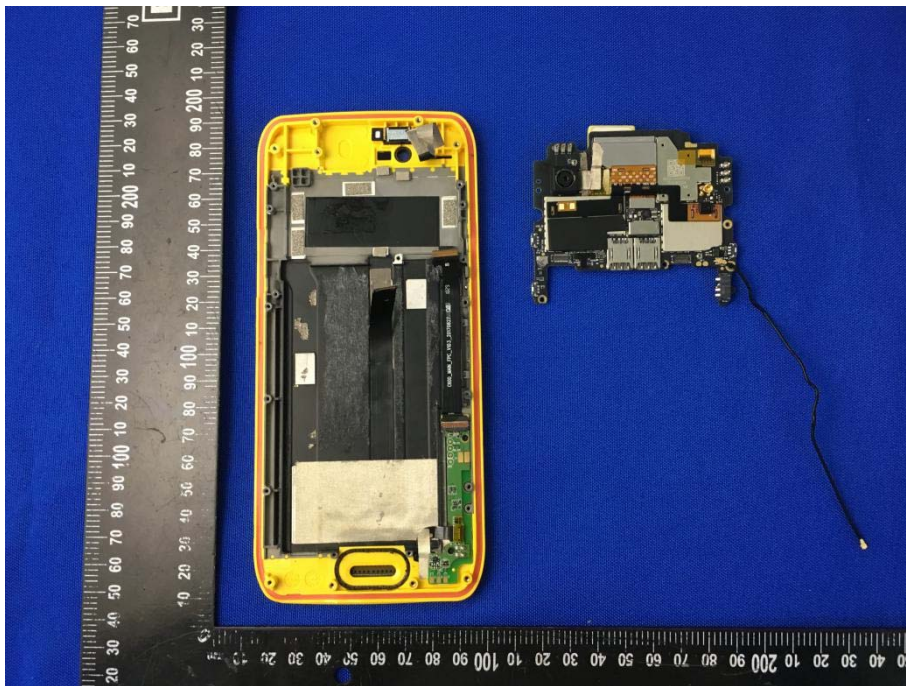

ANNEX D EUT INTERNAL PHOTOS

EUT UNCOVER VIEW

ANTENNA

EUT UNCOVER VIEW

EUT UNCOVER VIEW

EUT UNCOVER VIEW

ANTENNA

ANTENNA

ANTENNA

EUT UNCOVER VIEW

EUT UNCOVER VIEW

EUT UNCOVER VIEW

MAIN BOARD TOP VIEW (WITH SHIELDING)

MAIN BOARD TOP VIEW (WITHOUT SHIELDING)

MAIN BOARD REAR VIEW (WITH SHIELDING)

MAIN BOARD REAR VIEW (WITHOUT SHIELDING)

MAIN BOARD TOP VIEW

MAIN BOARD REAR VIEW

Battery Photo (FRONT)

Battery Photo (REAR)