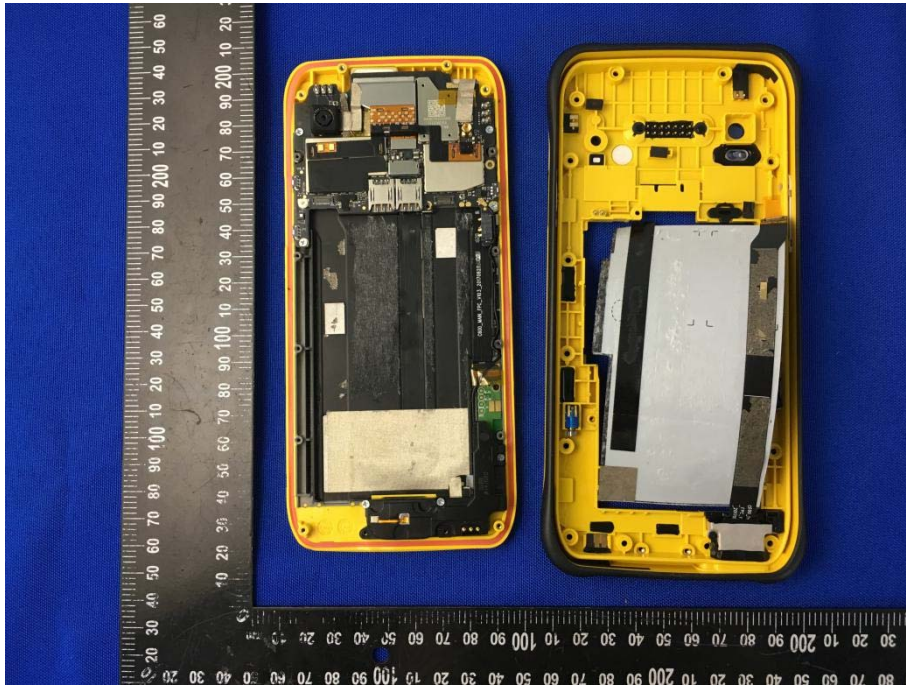

ANNEX D EUT INTERNAL PHOTOS

EUT UNCOVER VIEW

ANTENNA

EUT UNCOVER VIEW

EUT UNCOVER VIEW

EUT UNCOVER VIEW

ANTENNA

ANTENNA

ANTENNA

EUT UNCOVER VIEW

EUT UNCOVER VIEW

EUT UNCOVER VIEW

MAIN BOARD TOP VIEW (WITH SHIELDING)

MAIN BOARD TOP VIEW (WITHOUT SHIELDING)

MAIN BOARD REAR VIEW (WITH SHIELDING)

MAIN BOARD REAR VIEW (WITHOUT SHIELDING)

MAIN BOARD TOP VIEW

MAIN BOARD REAR VIEW

Battery Photo (FRONT)

Battery Photo (REAR)