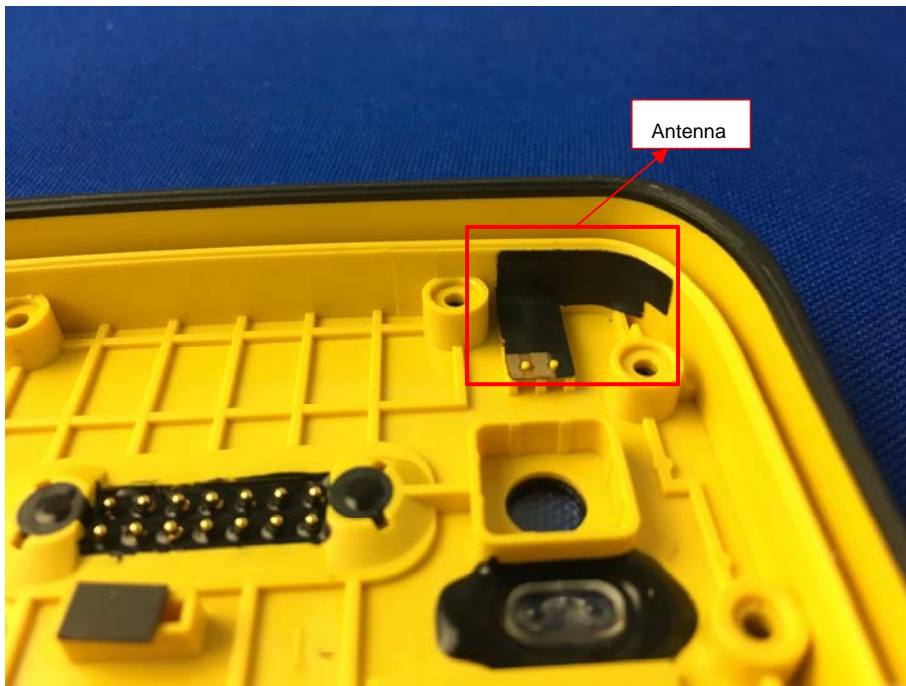

ANNEX D EUT INTERNAL PHOTOS

EUT UNCOVER VIEW

ANTENNA

EUT UNCOVER VIEW

EUT UNCOVER VIEW

EUT UNCOVER VIEW

ANTENNA

ANTENNA

ANTENNA

EUT UNCOVER VIEW

EUT UNCOVER VIEW

EUT UNCOVER VIEW

MAIN BOARD TOP VIEW (WITH SHIELDING)

MAIN BOARD TOP VIEW (WITHOUT SHIELDING)

MAIN BOARD REAR VIEW (WITH SHIELDING)

MAIN BOARD REAR VIEW (WITHOUT SHIELDING)

MAIN BOARD TOP VIEW

MAIN BOARD REAR VIEW

Battery Photo (FRONT)

Battery Photo (REAR)