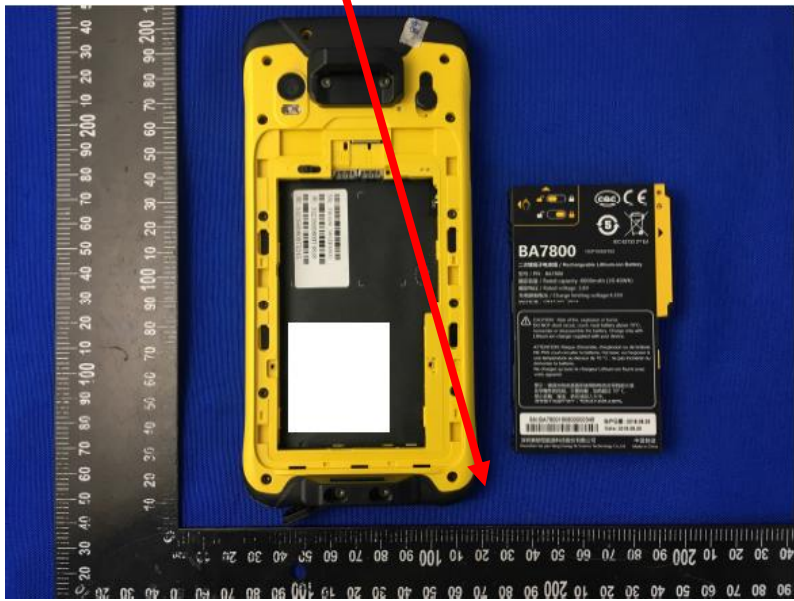

Trimble Model: TDC600
 PN: 117057-00
 Input: DC 5V 2A

SN: XXXXXXXXXXXXXXXX
 FCC ID: NZI-11705900
 IC: 9288A-11705900

IMEIA: XXXXXXXXXXXXXXXX
 IMEIB: XXXXXXXXXXXXXXXX

Manufacturer: Trimble Europe B.V.
 Made in China by UniStrong

E7167

SPECTRA Model: MobileMapper60
GEOSPATIAL PN: 117059-00
Input: DC 5V \equiv 2A

SN:XXXXXXXXXXXXXXXXX FCC ID: NZI-11705900
IC: 9288A-11705900

IMEIA:XXXXXXXXXXXXXXXXX

IMEIB:XXXXXXXXXXXXXXXXX

Manufacturer: Trimble Europe B.V.
Made in China by UniStrong E7167