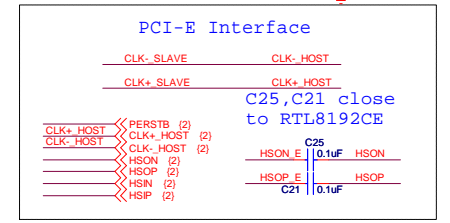

Title		
Realtek 802.11n 10/100M Wireless Router		
Size A	Document Number	Rev V311
Configure Interface		
Date: Monday, April 19, 2010		
Sheet 3 of 7		

Ethernet Transformer

Title		
Realtek 802.11n 10/100M Wireless Router		
Size	Document Number	Rev
B	MDI 10/100M	V311
Date:	Monday, April 19, 2010	Sheet 5 of 7

Title			
Realtek 802.11n 10/100M Wireless Router			
Size	Document Number	Rev	
Custom	RTL8192CE	V311	
Date:	Monday, April 19, 2010	Sheet	6 of 7

Title		
TDX5W OPEN (5V1A) SCH		
Size	Number	Revision
A4		
Date:	8-May-2012	Sheet of
File:	D:\TDX OPEN 5W(1)\SCH.DDB	Drawn By: