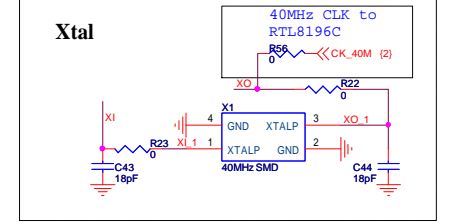

Title		
Realtek 802.11n 10/100M Wireless Router		
Size A	Document Number	Rev V311
Configure Interface		
Date: Monday, April 19, 2010		
Sheet 3 of 7		

Ethernet Transformer

Title		
Realtek 802.11n 10/100M Wireless Router		
Size	Document Number	Rev
B	MDI 10/100M	V311
Date:	Monday, April 19, 2010	Sheet 5 of 7

Title			
Realtek 802.11n 10/100M Wireless Router			
Size	Document Number	Rev	
Custom	RTL8192CE	V311	
Date:	Monday, April 19, 2010	Sheet	6 of 7

Title		
TDX5W OPEN (5V1A) SCH		
Size	Number	Revision
A4		
Date:	8-May-2012	Sheet of
File:	D:\TDX OPEN 5W(1)\SCH.DDB	Drawn By: