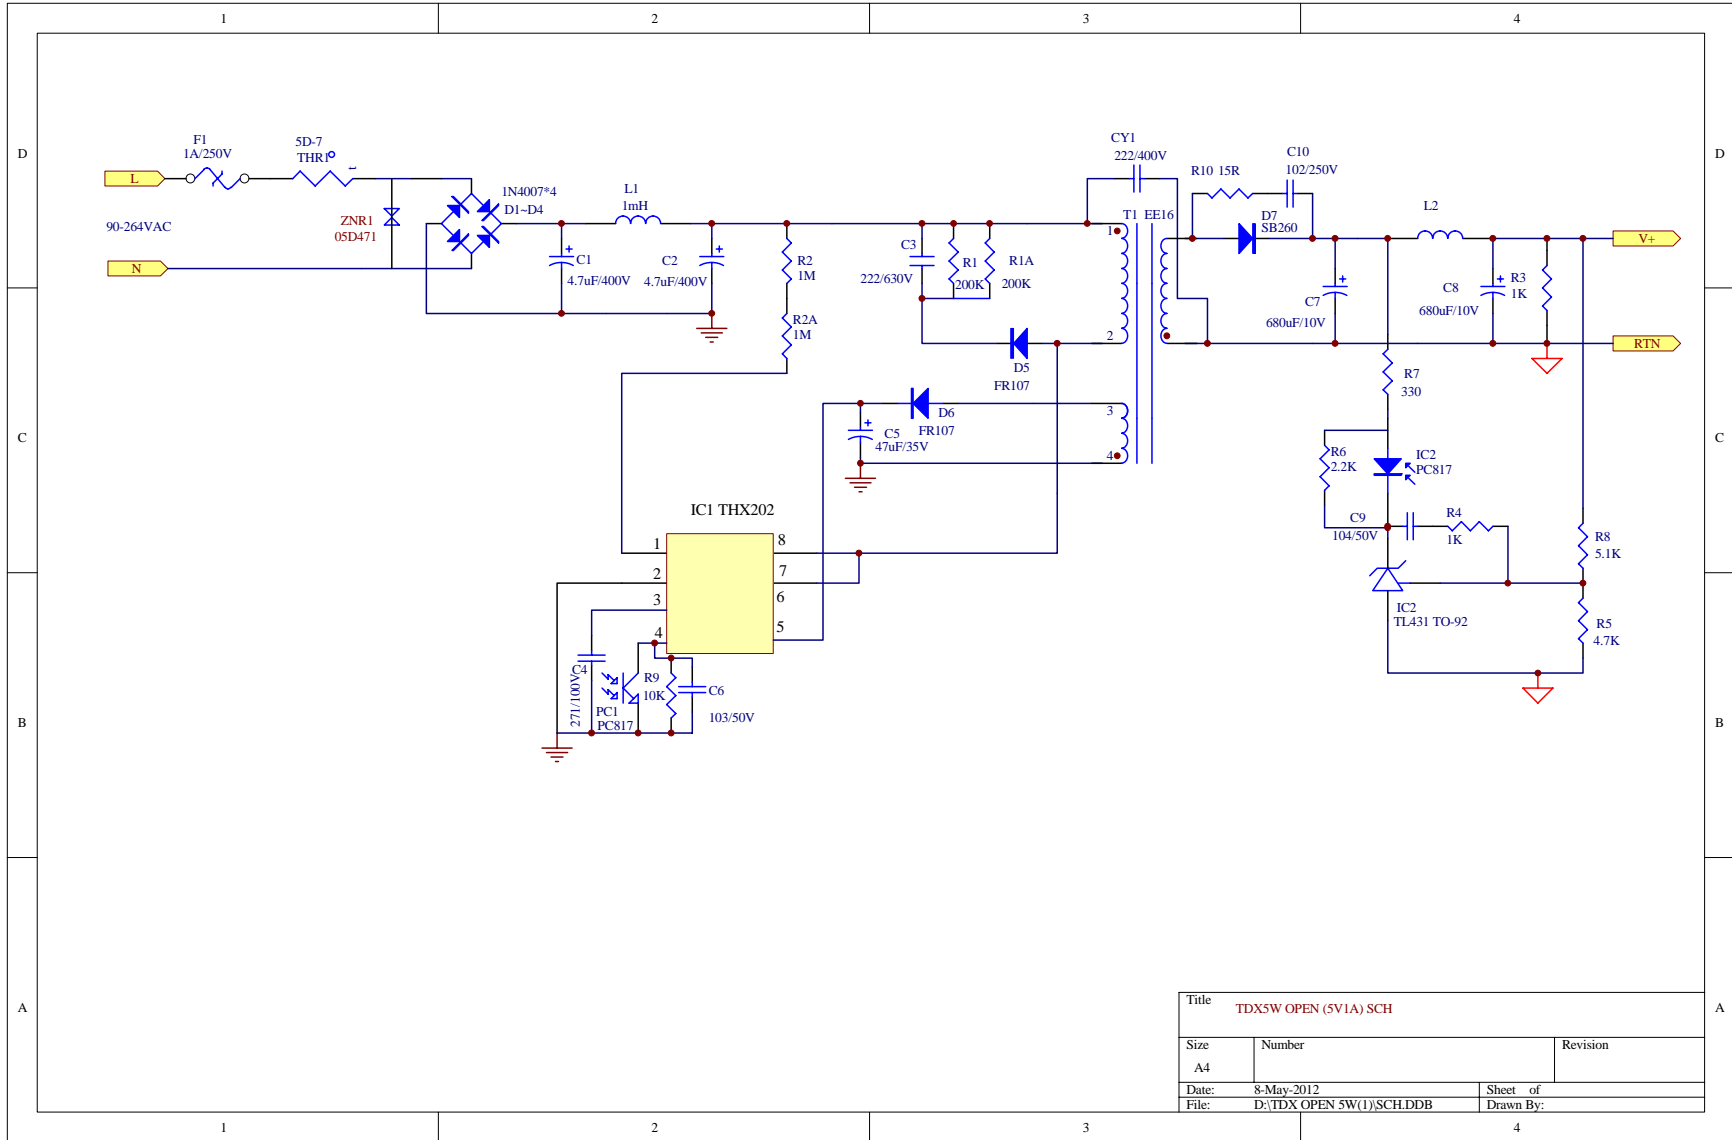

Title		
Realtek 802.11n 10/100M Wireless Router		
Size A	Document Number	Rev V311
Configure Interface		
Date: Monday, April 19, 2010		
Sheet 3 of 7		

Ethernet Transformer

Title		
Realtek 802.11n 10/100M Wireless Router		
Size	Document Number	Rev
B	MDI 10/100M	V311
Date:	Monday, April 19, 2010	Sheet 5 of 7

Title			
Realtek 802.11n 10/100M Wireless Router			
Size	Document Number	Rev	
Custom	RTL8192CE	V311	
Date:	Monday, April 19, 2010	Sheet	6 of 7

Title		
TDX5W OPEN (5V1A) SCH		
Size	Number	Revision
A4		
Date:	8-May-2012	Sheet of
File:	D:\TDX OPEN 5W(1)\SCH.DDB	Drawn By: