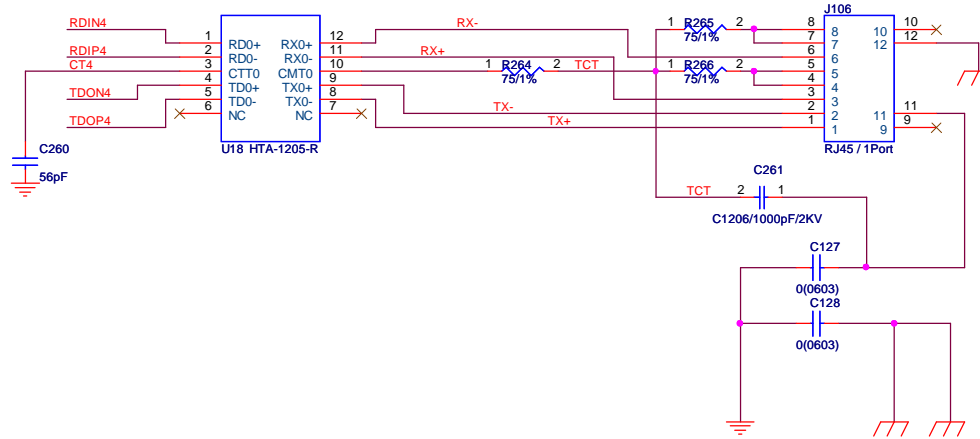

Title		
Realtek 802.11n 10/100M Wireless Router		
Size A	Document Number	Rev V311
Configure Interface		
Date: Monday, April 19, 2010		
Sheet 3 of 7		

Ethernet Transformer

Title		
Realtek 802.11n 10/100M Wireless Router		
Size	Document Number	Rev
B	MDI 10/100M	V311
Date:	Monday, April 19, 2010	Sheet 5 of 7

Title			
Realtek 802.11n 10/100M Wireless Router			
Size	Document Number	Rev	
Custom	RTL8192CE	V311	
Date:	Monday, April 19, 2010	Sheet	6 of 7

Title		
TDX5W OPEN (5V1A) SCH		
Size	Number	Revision
A4		
Date:	8-May-2012	Sheet of
File:	D:\TDX OPEN 5W(1)\SCH.DDB	Drawn By: