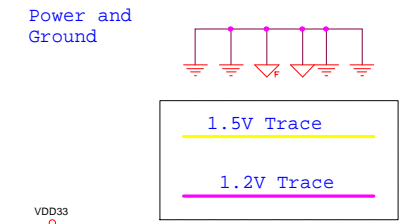

Title		
Realtek 802.11n 10/100M Wireless Router		
Size A	Document Number	Rev V311
Configure Interface		
Date: Monday, April 19, 2010		
Sheet 3 of 7		

Ethernet Transformer

Title		
Realtek 802.11n 10/100M Wireless Router		
Size	Document Number	Rev
B	MDI 10/100M	V311
Date:	Monday, April 19, 2010	Sheet 5 of 7

Title			
Realtek 802.11n 10/100M Wireless Router			
Size	Document Number	Rev	
Custom	RTL8192CE	V311	
Date:	Monday, April 19, 2010	Sheet	6 of 7

Title		
TDX5W OPEN (5V1A) SCH		
Size	Number	Revision
A4		
Date:	8-May-2012	Sheet of
File:	D:\TDX OPEN 5W(1)\SCH.DDB	Drawn By: