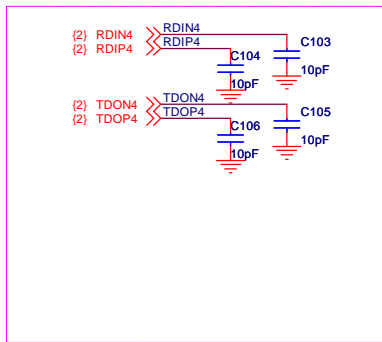

Title		
Realtek 802.11n 10/100M Wireless Router		
Size A	Document Number	Rev V311
Configure Interface		
Date: Monday, April 19, 2010		
Sheet 3 of 7		

Ethernet Transformer

Title		
Realtek 802.11n 10/100M Wireless Router		
Size	Document Number	Rev
B	MDI 10/100M	V311
Date:	Monday, April 19, 2010	Sheet 5 of 7

Title			
Realtek 802.11n 10/100M Wireless Router			
Size	Document Number	Rev	
Custom	RTL8192CE	V311	
Date:	Monday, April 19, 2010	Sheet	6 of 7

Title		
TDX5W OPEN (5V1A) SCH		
Size	Number	Revision
A4		
Date:	8-May-2012	Sheet of
File:	D:\TDX OPEN 5W(1)\SCH.DDB	Drawn By: