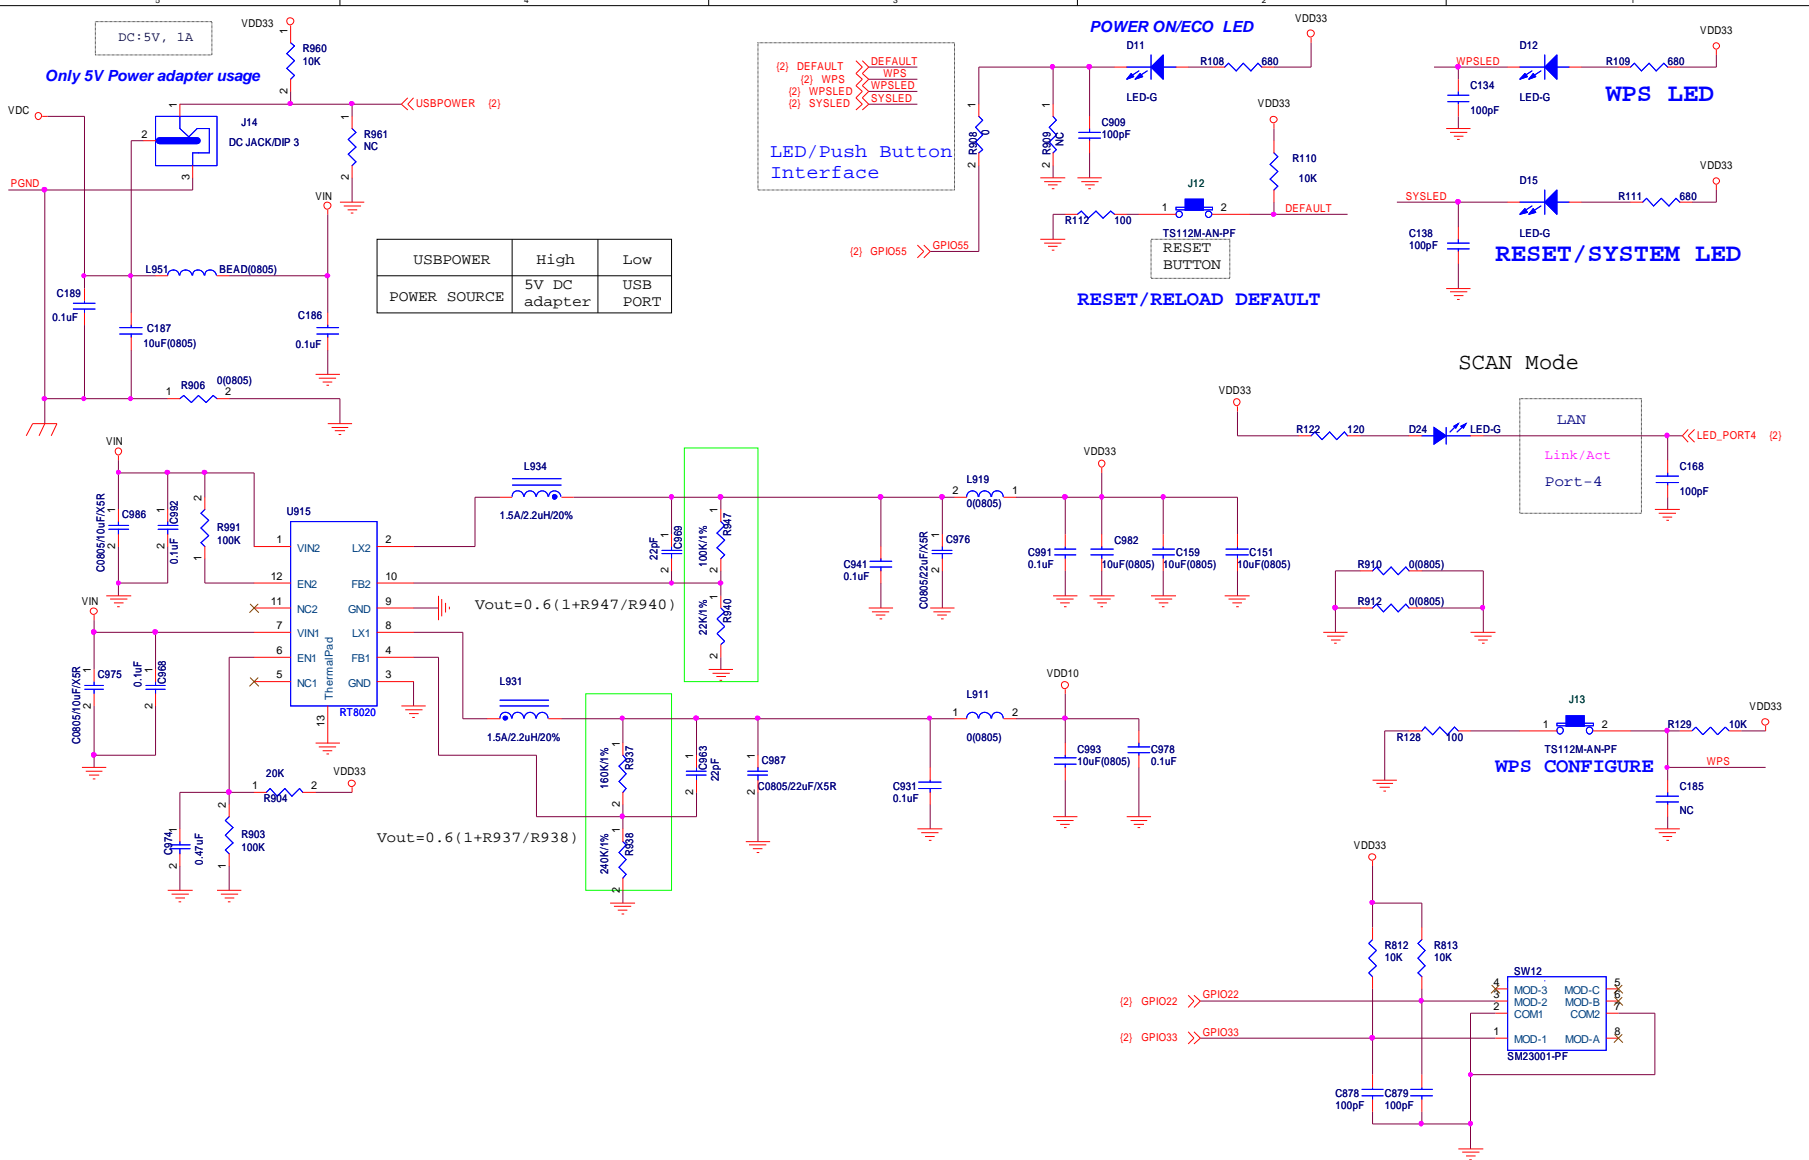

Title		
Realtek 802.11n 10/100M Wireless Router		
Size A	Document Number	Rev V311
Configure Interface		
Date: Monday, April 19, 2010		
Sheet 3 of 7		

Ethernet Transformer

Title		
Realtek 802.11n 10/100M Wireless Router		
Size	Document Number	Rev
B	MDI 10/100M	V311
Date:	Monday, April 19, 2010	Sheet 5 of 7

Title			
Realtek 802.11n 10/100M Wireless Router			
Size	Document Number	Rev	
Custom	RTL8192CE	V311	
Date:	Monday, April 19, 2010	Sheet	6 of 7

Title		
TDX5W OPEN (5V1A) SCH		
Size	Number	Revision
A4		
Date:	8-May-2012	Sheet of
File:	D:\TDX OPEN 5W(1)\SCH.DDB	Drawn By: