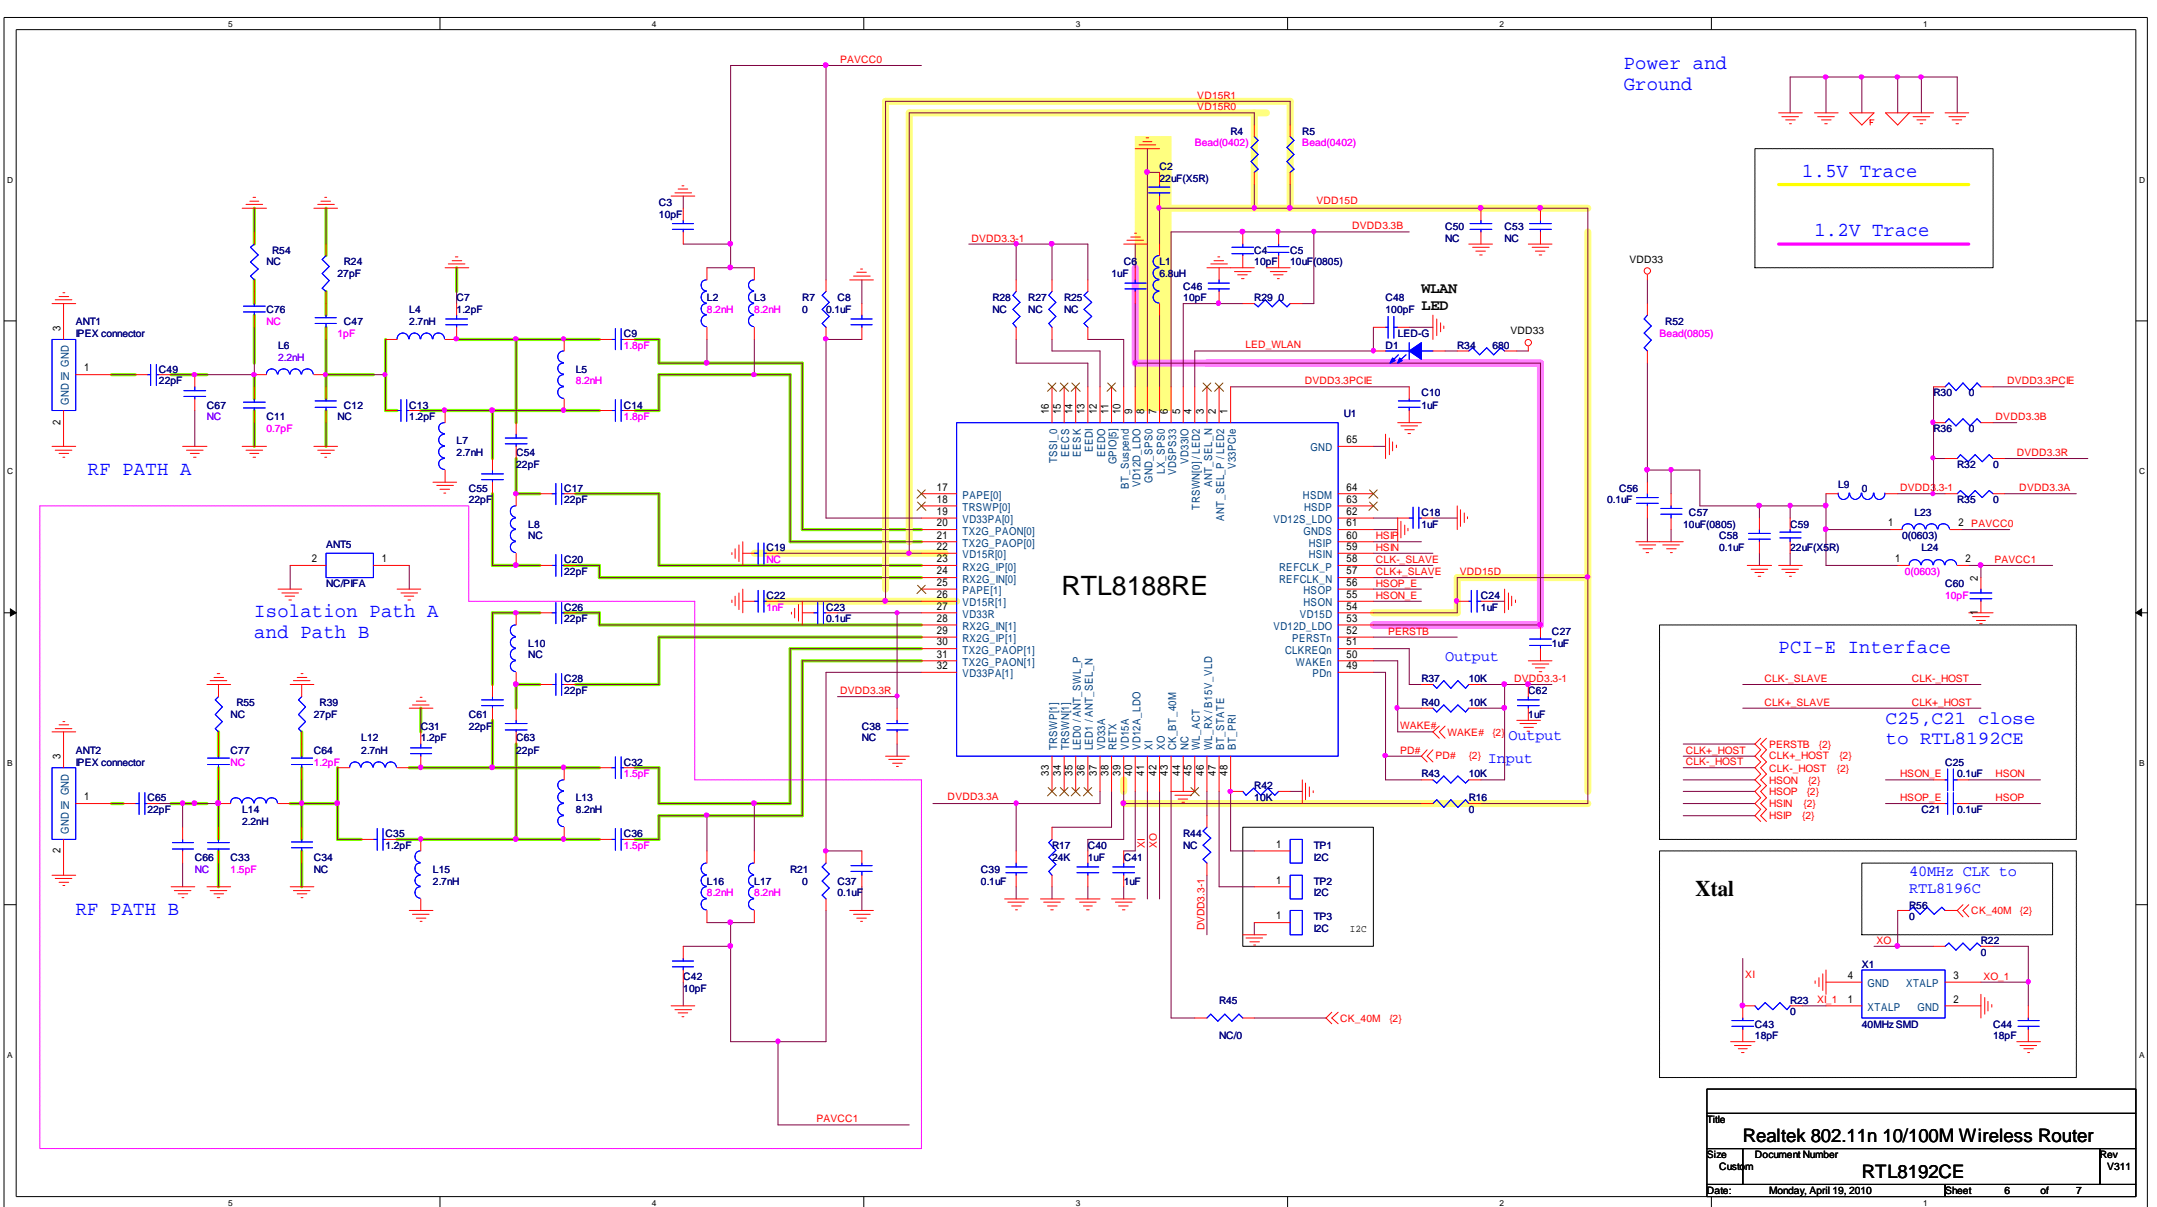

Title		
Realtek 802.11n 10/100M Wireless Router		
Size A	Document Number	Rev V311
Configure Interface		
Date: Monday, April 19, 2010		
Sheet 3 of 7		

Ethernet Transformer

Title		
Realtek 802.11n 10/100M Wireless Router		
Size	Document Number	Rev
B	MDI 10/100M	V311
Date:	Monday, April 19, 2010	Sheet 5 of 7

Title			
Realtek 802.11n 10/100M Wireless Router			
Size	Document Number	Rev	
Custom	RTL8192CE	V311	
Date:	Monday, April 19, 2010	Sheet	6 of 7

Title		
TDX5W OPEN (5V1A) SCH		
Size	Number	Revision
A4		
Date:	8-May-2012	Sheet of
File:	D:\TDX OPEN 5W(1)\SCH.DDB	Drawn By: