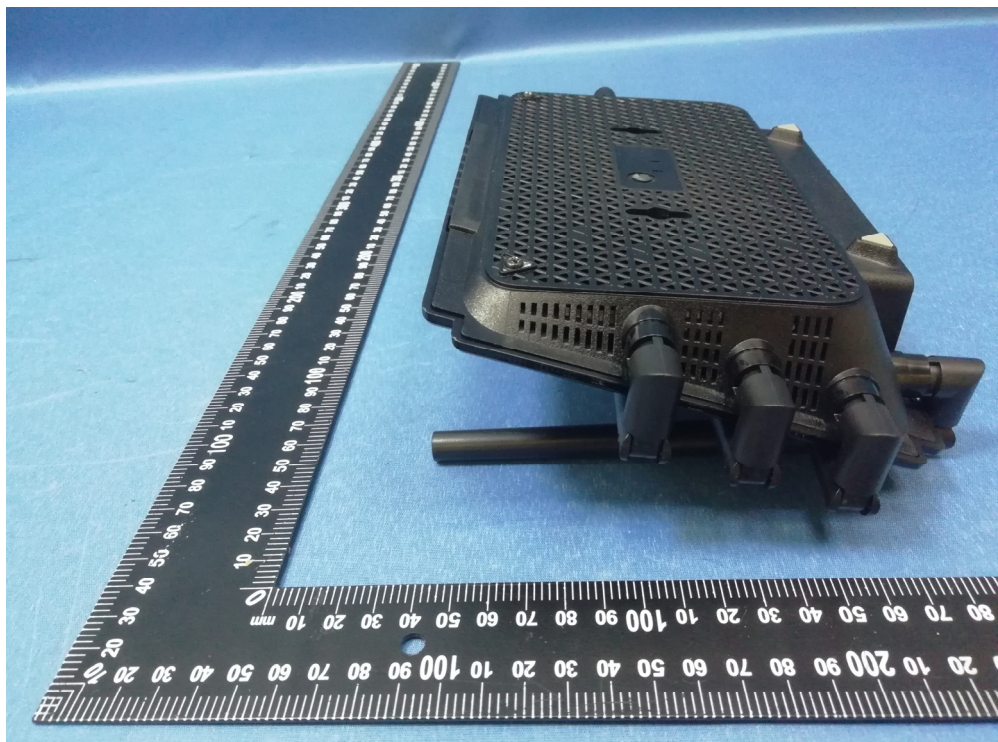

Appendix-Photo