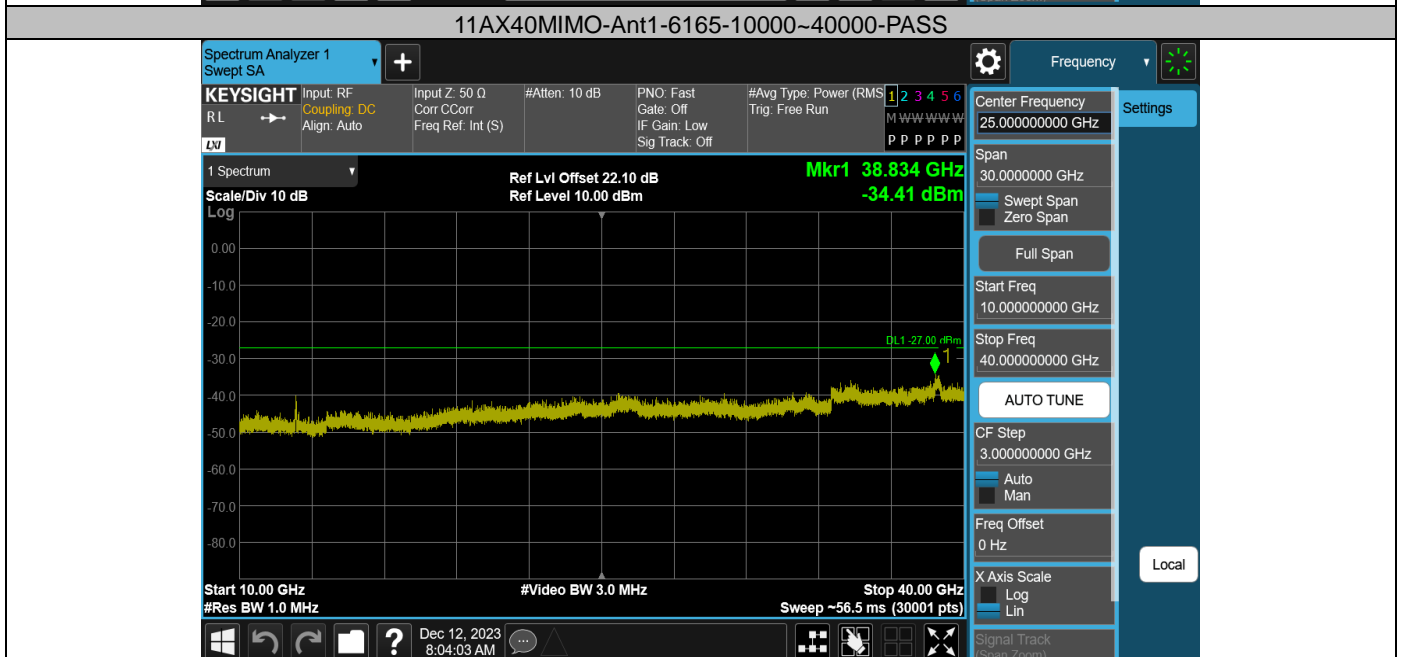

11AX40MIMO-Ant2-5965-30~3000-PASS

11AX40MIMO-Ant2-5965-3000~10000-PASS

11AX40MIMO-Ant2-5965-10000~40000-PASS

11AX40MIMO-Ant1-6405-30~3000-PASS

11AX40MIMO-Ant1-6405-3000~10000-PASS

11AX40MIMO-Ant1-6405-10000~40000-PASS