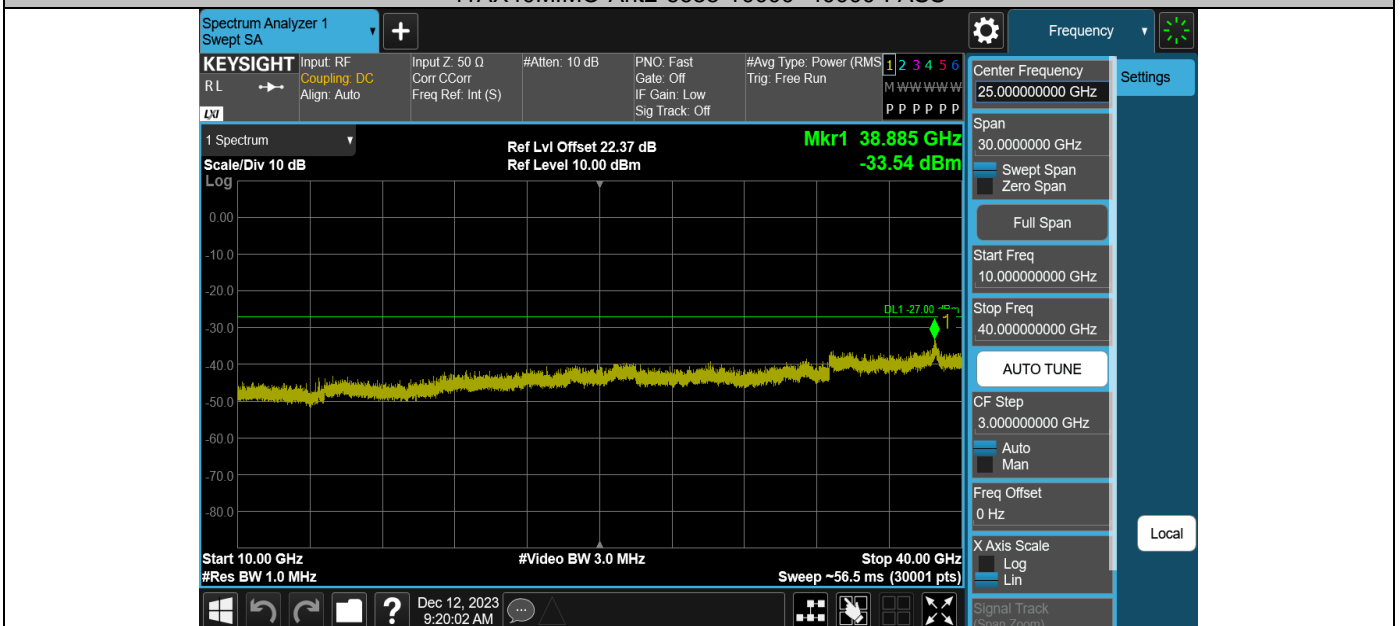

11AX40MIMO-Ant2-6525-30~3000-PASS

11AX40MIMO-Ant2-6525-3000~10000-PASS

11AX40MIMO-Ant2-6525-10000~40000-PASS

11AX40MIMO-Ant2-6685-30~3000-PASS

11AX40MIMO-Ant2-6685-3000~10000-PASS

11AX40MIMO-Ant2-6685-10000~40000-PASS