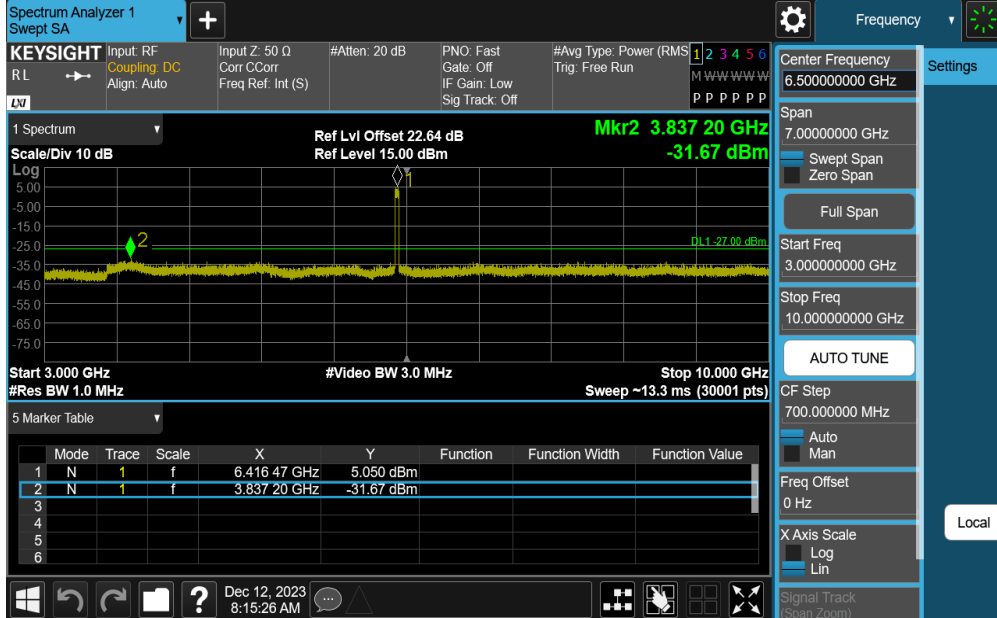

11AX40MIMO-Ant2-5965-30~3000-PASS

11AX40MIMO-Ant2-5965-3000~10000-PASS

11AX40MIMO-Ant2-5965-10000~40000-PASS

11AX40MIMO-Ant1-6405-30~3000-PASS

11AX40MIMO-Ant1-6405-3000~10000-PASS

11AX40MIMO-Ant1-6405-10000~40000-PASS