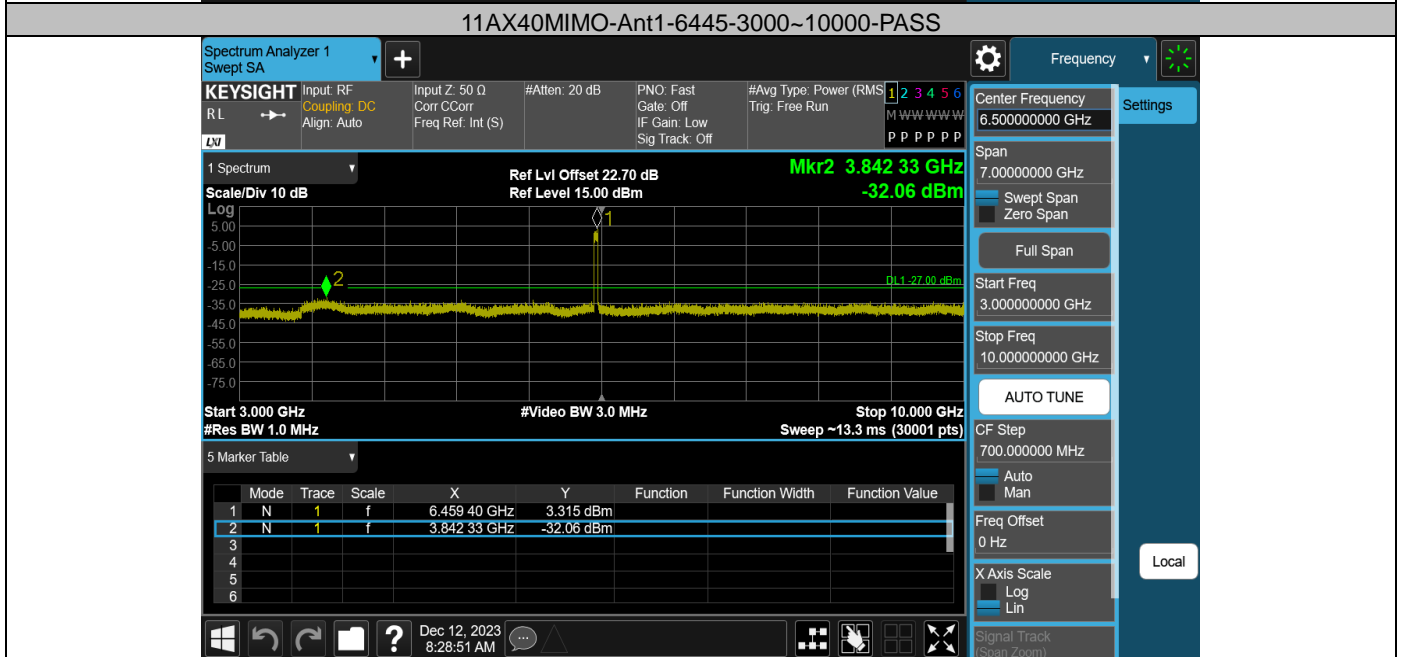

11AX40MIMO-Ant2-5965-30~3000-PASS

11AX40MIMO-Ant2-5965-3000~10000-PASS

11AX40MIMO-Ant2-5965-10000~40000-PASS

11AX40MIMO-Ant1-6405-30~3000-PASS

11AX40MIMO-Ant1-6405-3000~10000-PASS

11AX40MIMO-Ant1-6405-10000~40000-PASS