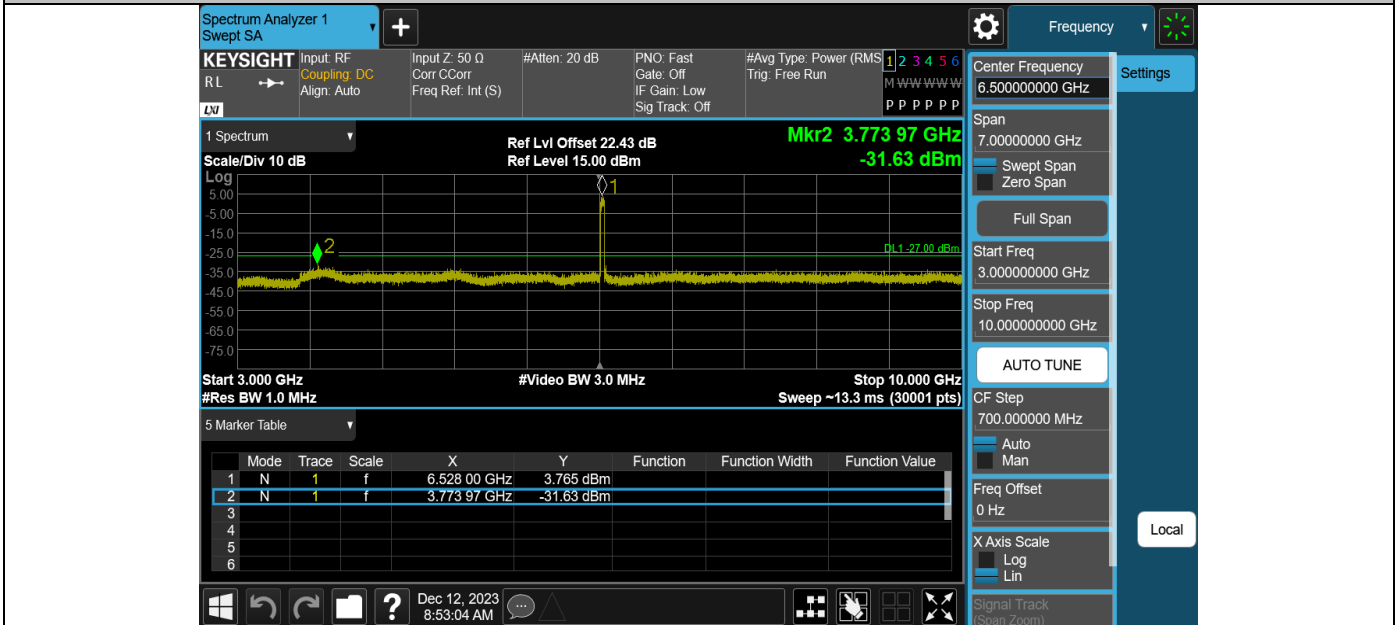

11AX40MIMO-Ant2-6485-30~3000-PASS

11AX40MIMO-Ant2-6485-3000~10000-PASS

11AX40MIMO-Ant2-6485-10000~40000-PASS

11AX40MIMO-Ant1-6525-30~3000-PASS

11AX40MIMO-Ant1-6525-3000~10000-PASS

11AX40MIMO-Ant1-6525-10000~40000-PASS