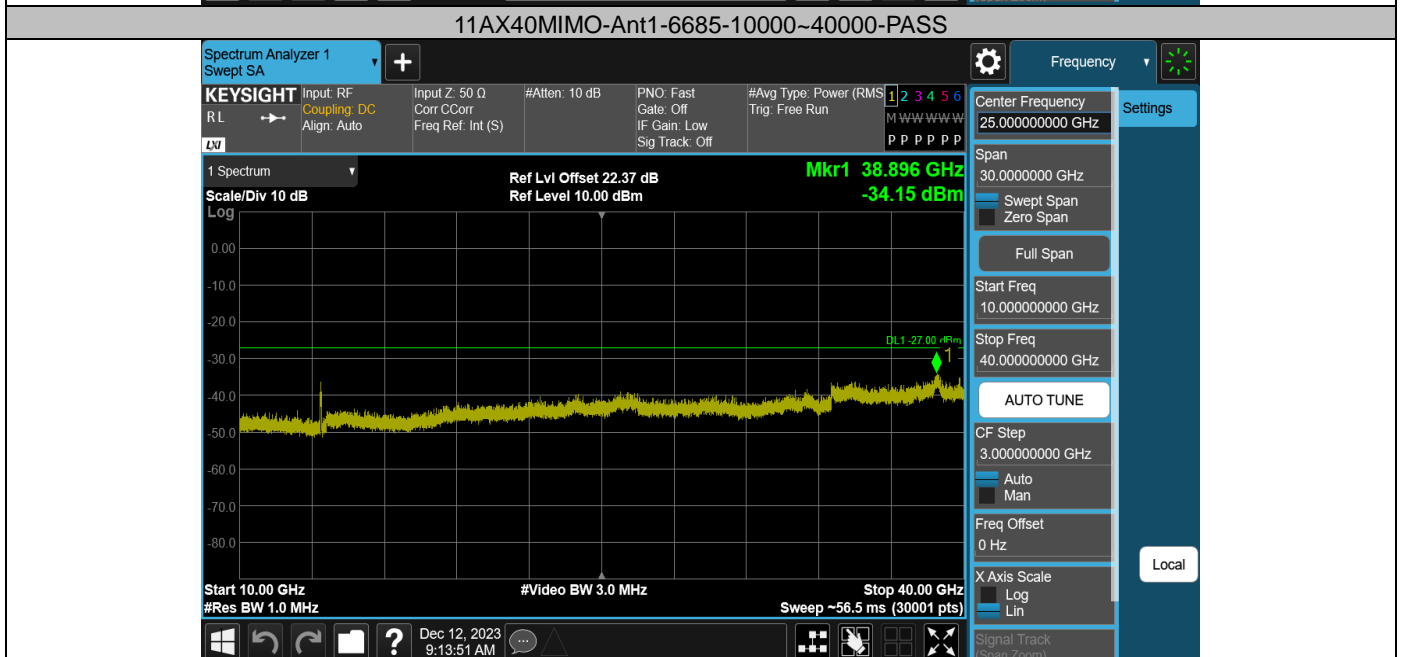

11AX40MIMO-Ant2-6525-30~3000-PASS

11AX40MIMO-Ant2-6525-3000~10000-PASS

11AX40MIMO-Ant2-6525-10000~40000-PASS

11AX40MIMO-Ant2-6685-30~3000-PASS

11AX40MIMO-Ant2-6685-3000~10000-PASS

11AX40MIMO-Ant2-6685-10000~40000-PASS