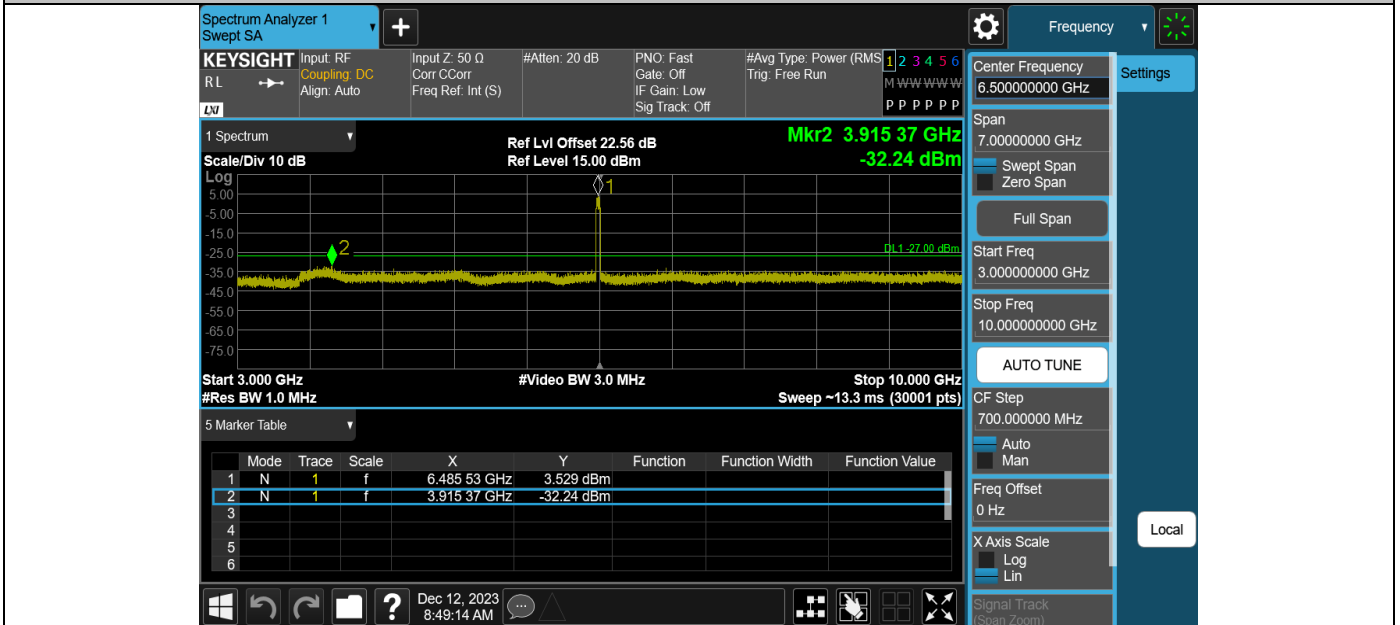

11AX40MIMO-Ant2-6485-3000~10000-PASS