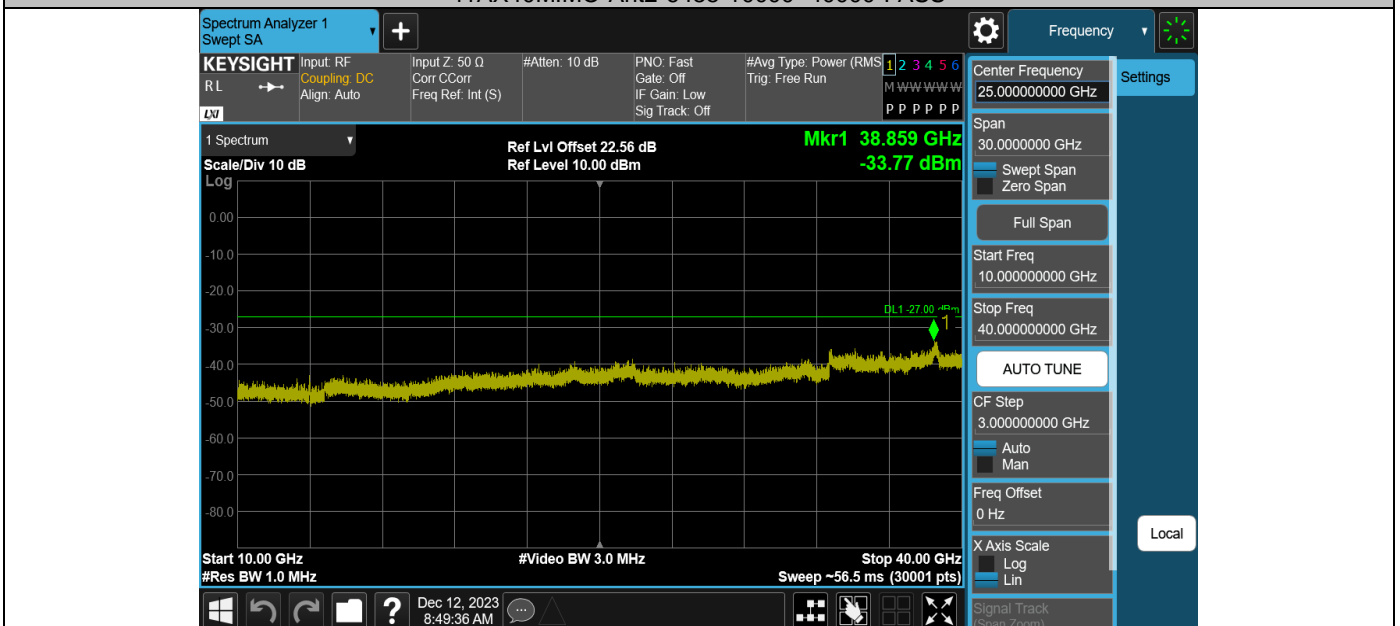

11AX40MIMO-Ant2-6485-10000~40000-PASS