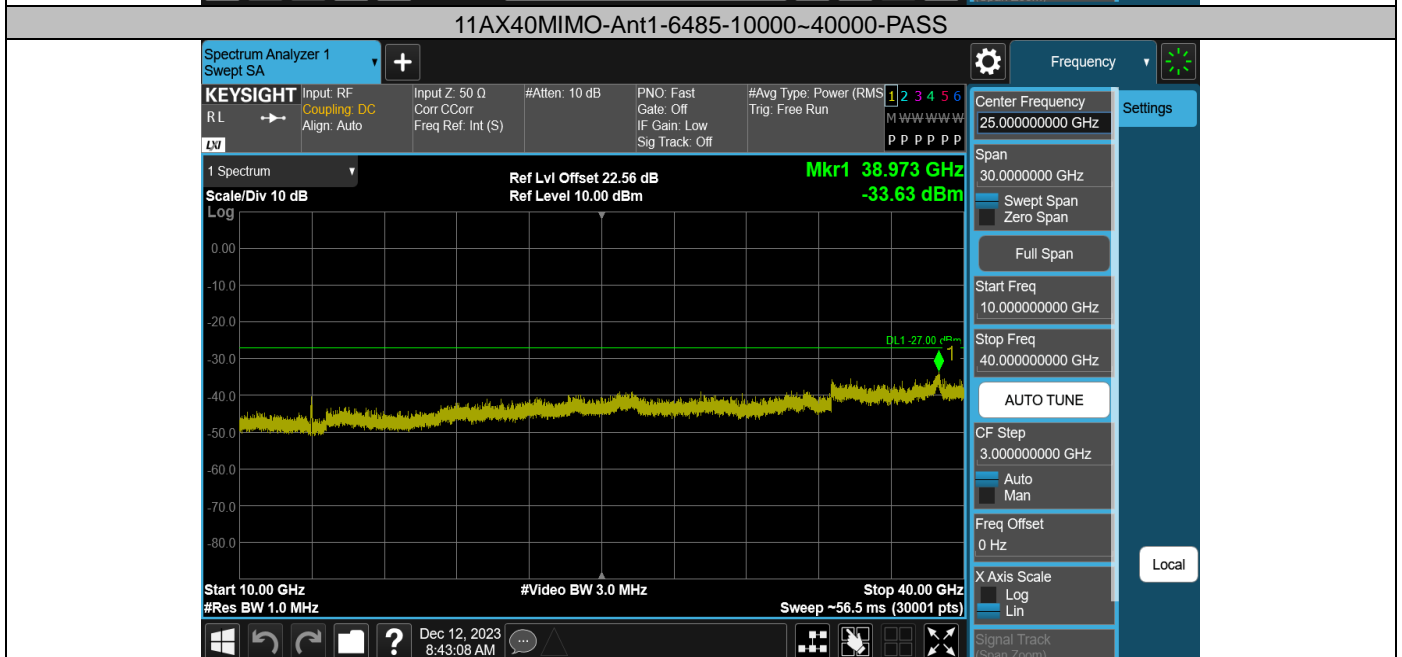

11AX40MIMO-Ant2-5965-30~3000-PASS

11AX40MIMO-Ant2-5965-3000~10000-PASS

11AX40MIMO-Ant2-5965-10000~40000-PASS

11AX40MIMO-Ant1-6405-30~3000-PASS

11AX40MIMO-Ant1-6405-3000~10000-PASS

11AX40MIMO-Ant1-6405-10000~40000-PASS