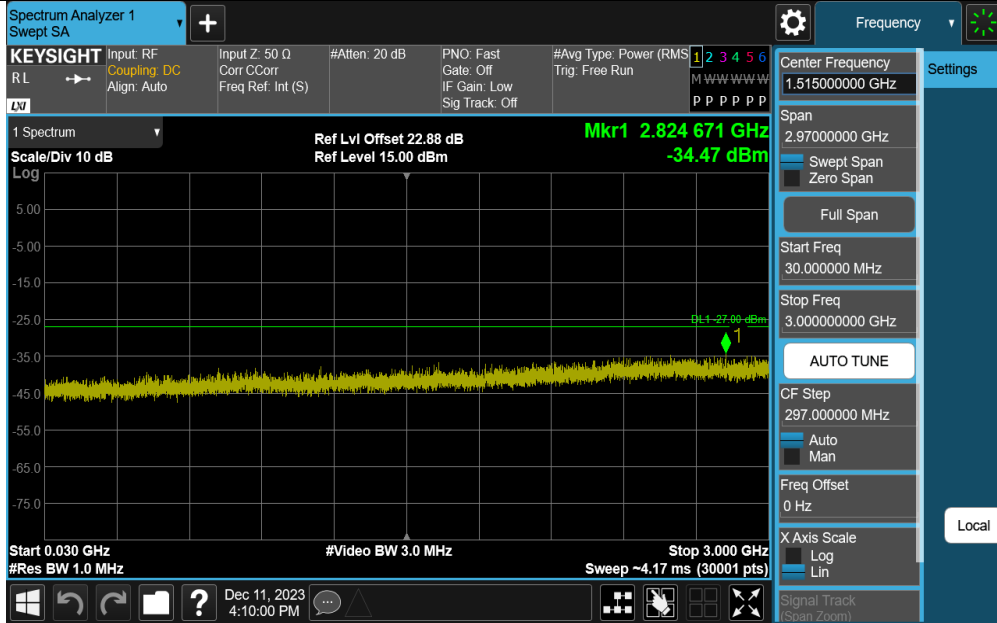

11AX20MIMO-Ant2-7115-30~3000-PASS

11AX20MIMO-Ant2-7115-3000~10000-PASS

11AX20MIMO-Ant2-7115-10000~40000-PASS

11AX40MIMO-Ant1-5965-30~3000-PASS

11AX40MIMO-Ant1-5965-3000~10000-PASS

11AX40MIMO-Ant1-5965-10000~40000-PASS