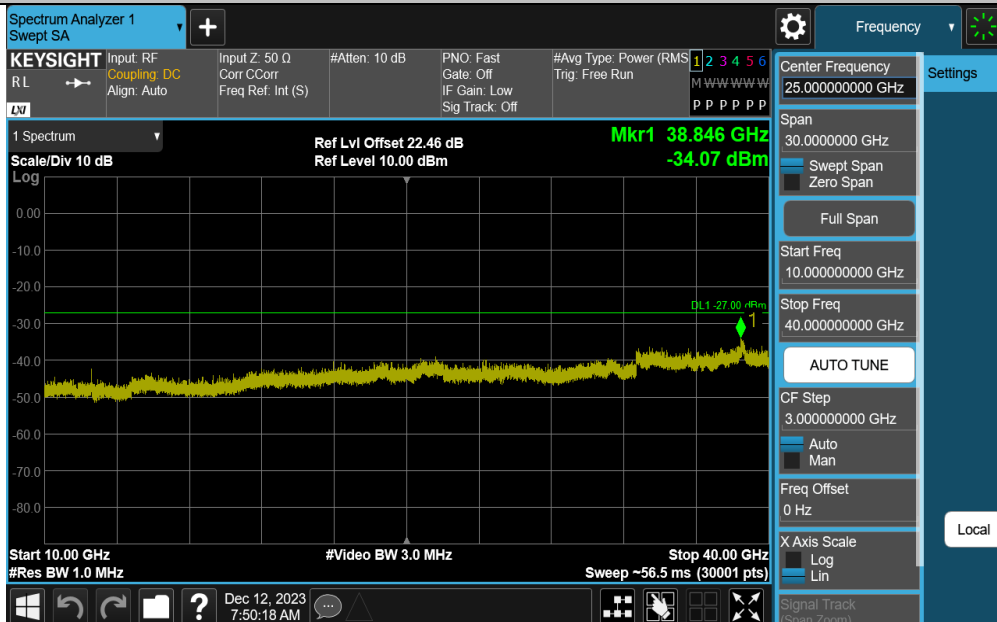

11AX20MIMO-Ant2-7115-30~3000-PASS

11AX20MIMO-Ant2-7115-3000~10000-PASS

11AX20MIMO-Ant2-7115-10000~40000-PASS

11AX40MIMO-Ant1-5965-30~3000-PASS

11AX40MIMO-Ant1-5965-3000~10000-PASS

11AX40MIMO-Ant1-5965-10000~40000-PASS