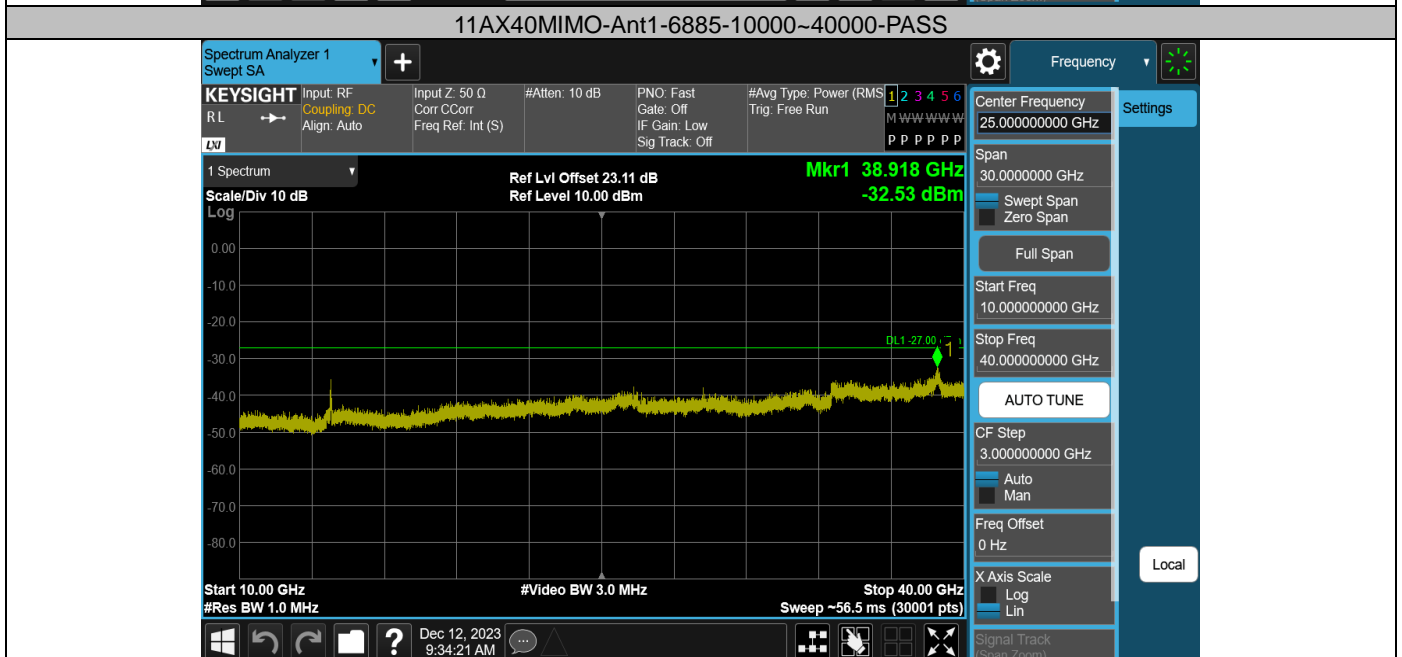

11AX40MIMO-Ant1-6845-30~3000-PASS

11AX40MIMO-Ant1-6845-3000~10000-PASS

11AX40MIMO-Ant1-6845-10000~40000-PASS

11AX40MIMO-Ant2-6885-30~3000-PASS

11AX40MIMO-Ant2-6885-3000~10000-PASS

11AX40MIMO-Ant2-6885-10000~40000-PASS