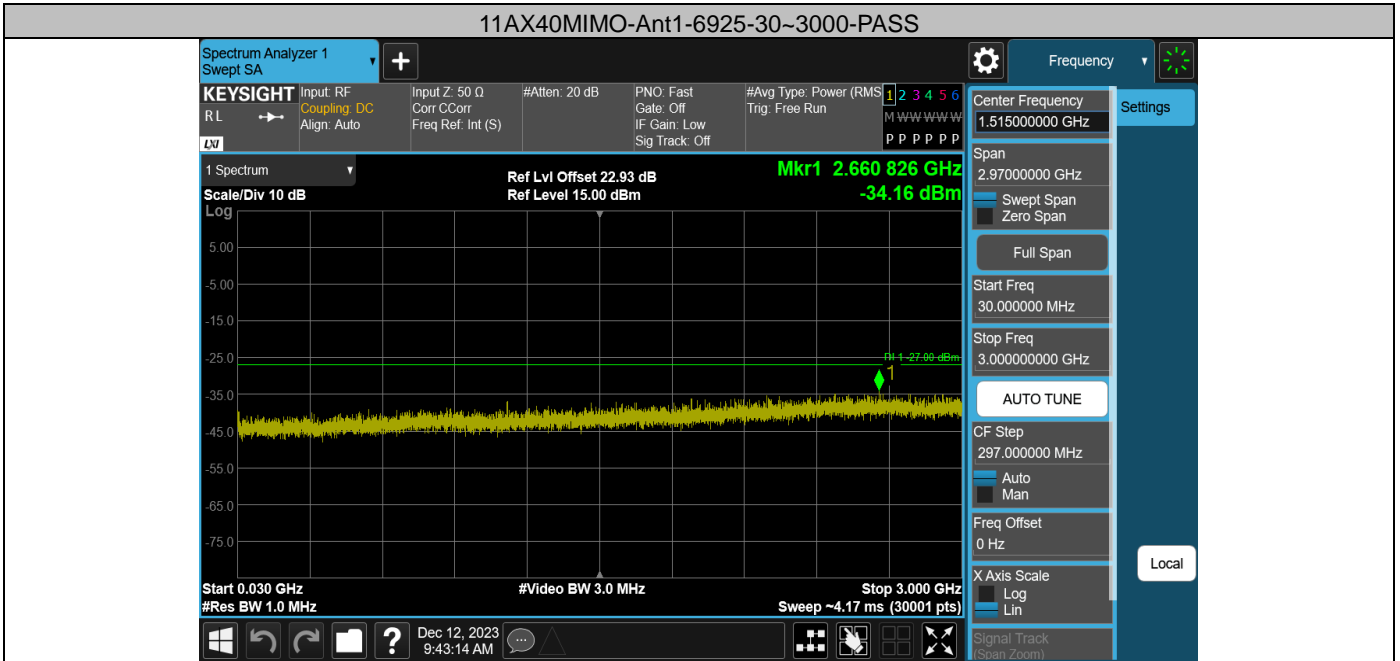

11AX40MIMO-Ant1-6925-30~3000-PASS