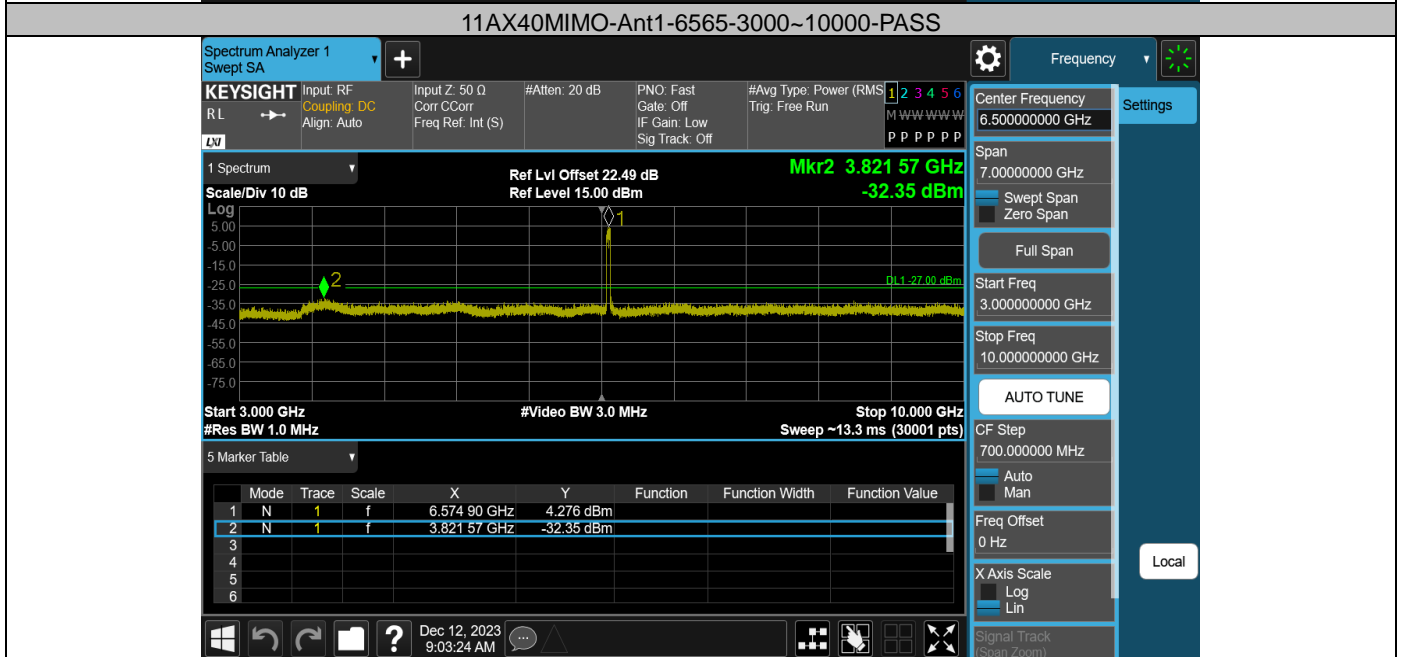

11AX40MIMO-Ant2-6525-30~3000-PASS

11AX40MIMO-Ant2-6525-3000~10000-PASS

11AX40MIMO-Ant2-6525-10000~40000-PASS

11AX40MIMO-Ant2-6685-30~3000-PASS

11AX40MIMO-Ant2-6685-3000~10000-PASS

11AX40MIMO-Ant2-6685-10000~40000-PASS