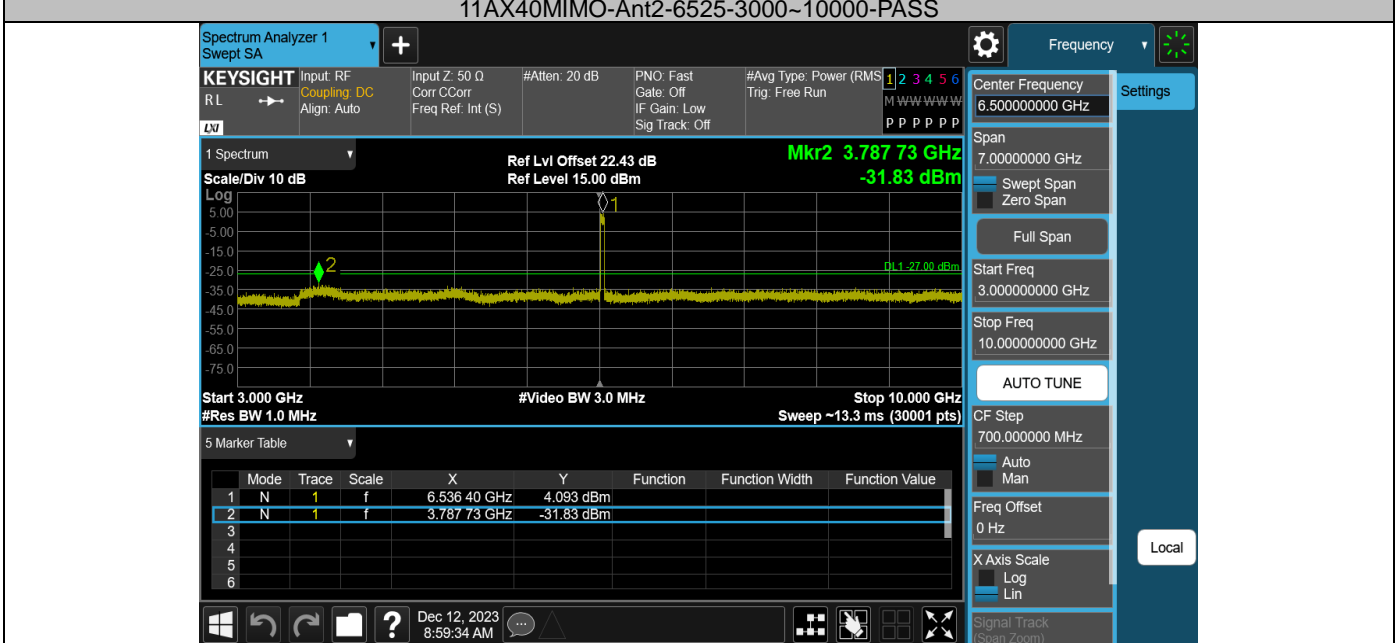

11AX40MIMO-Ant2-6525-3000~10000-PASS