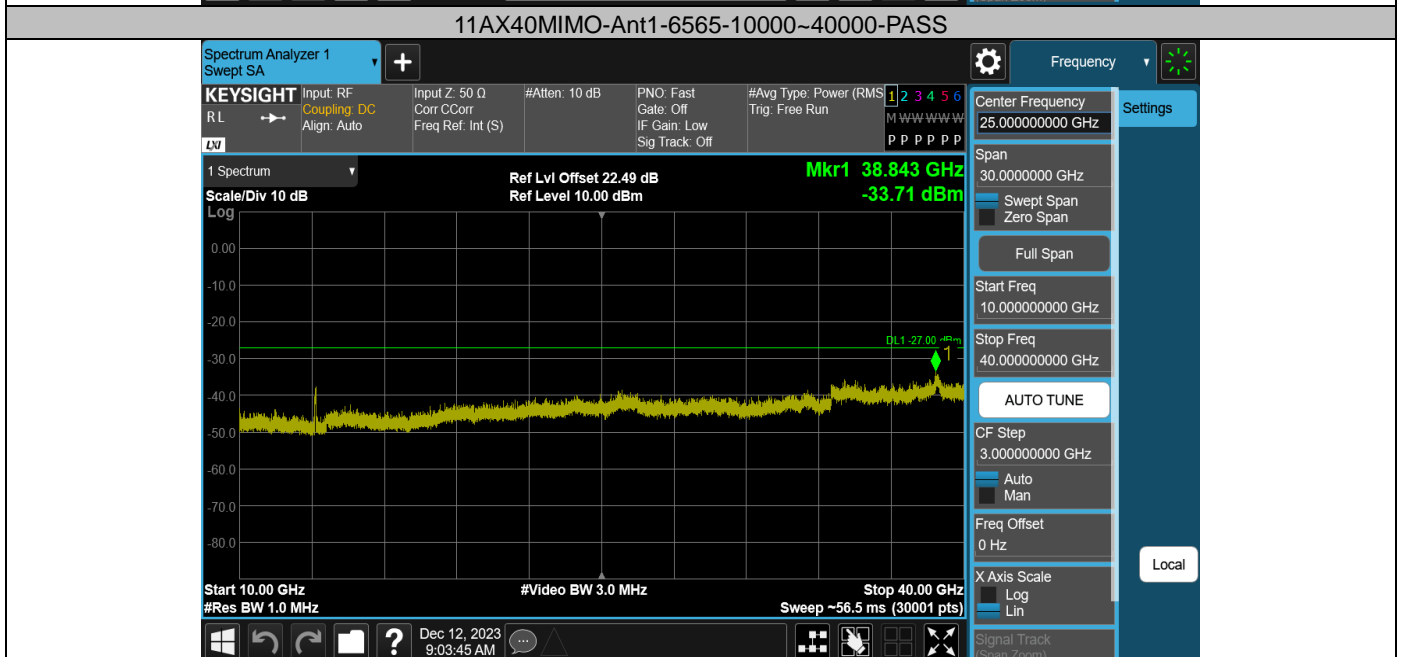

11AX40MIMO-Ant2-6525-30~3000-PASS

11AX40MIMO-Ant2-6525-3000~10000-PASS

11AX40MIMO-Ant2-6525-10000~40000-PASS

11AX40MIMO-Ant2-6685-30~3000-PASS

11AX40MIMO-Ant2-6685-3000~10000-PASS

11AX40MIMO-Ant2-6685-10000~40000-PASS