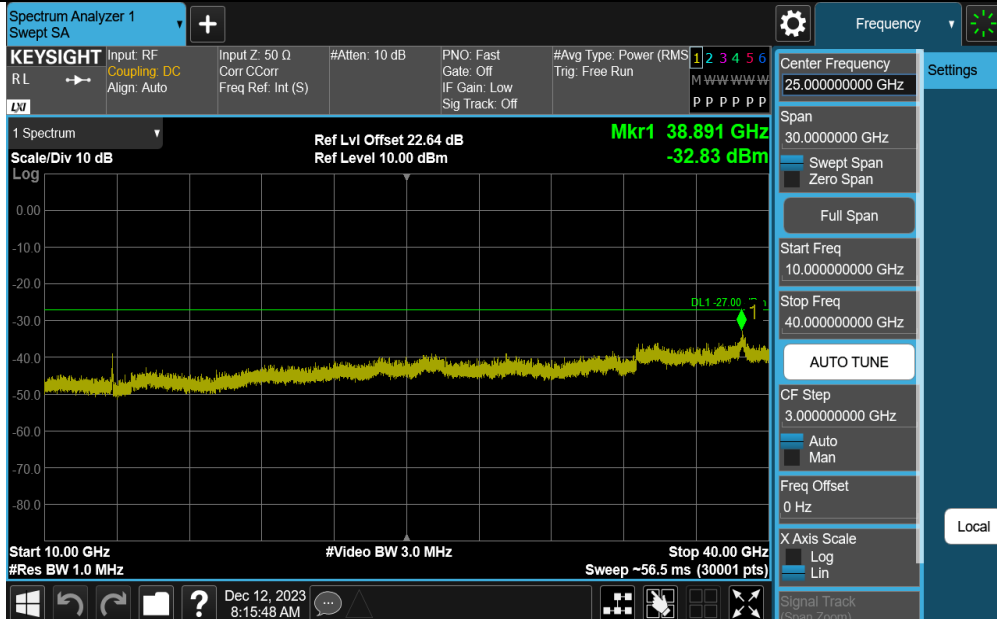

11AX40MIMO-Ant2-5965-30~3000-PASS

11AX40MIMO-Ant2-5965-3000~10000-PASS

11AX40MIMO-Ant2-5965-10000~40000-PASS

11AX40MIMO-Ant1-6405-30~3000-PASS

11AX40MIMO-Ant1-6405-3000~10000-PASS

11AX40MIMO-Ant1-6405-10000~40000-PASS