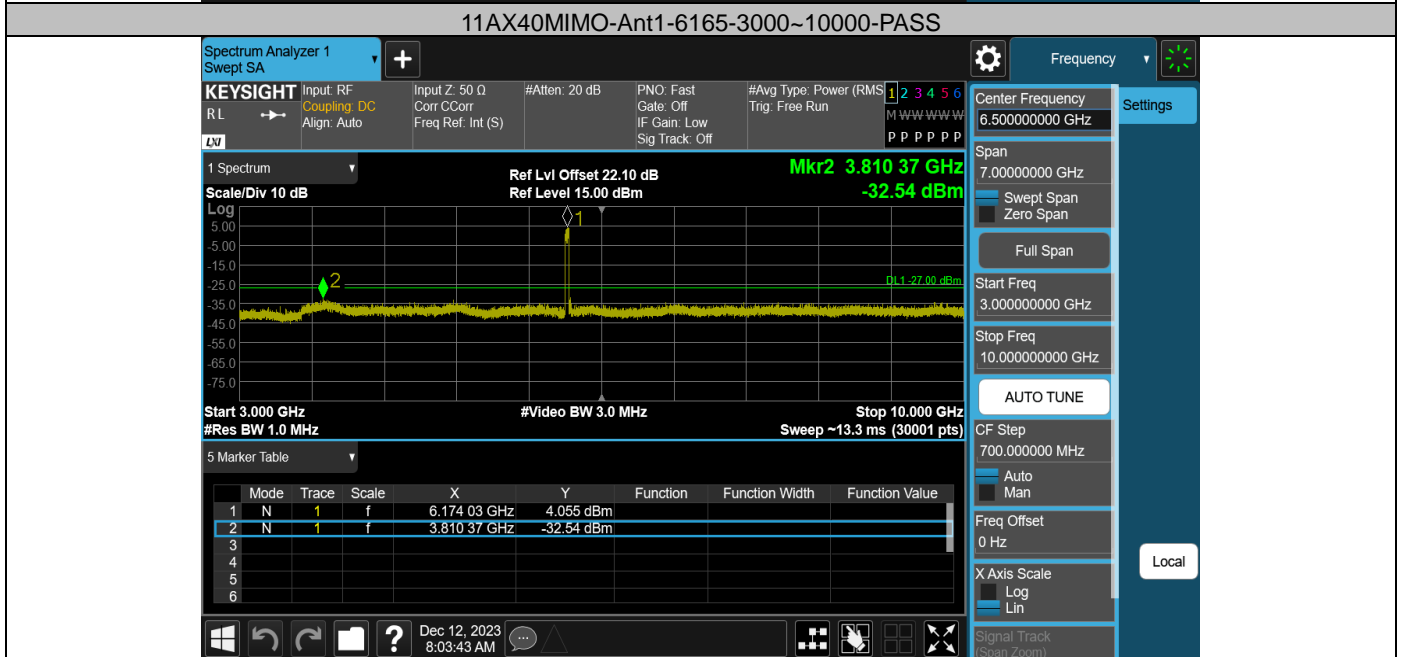

11AX40MIMO-Ant2-5965-30~3000-PASS

11AX40MIMO-Ant2-5965-3000~10000-PASS

11AX40MIMO-Ant2-5965-10000~40000-PASS

11AX40MIMO-Ant1-6405-30~3000-PASS

11AX40MIMO-Ant1-6405-3000~10000-PASS

11AX40MIMO-Ant1-6405-10000~40000-PASS