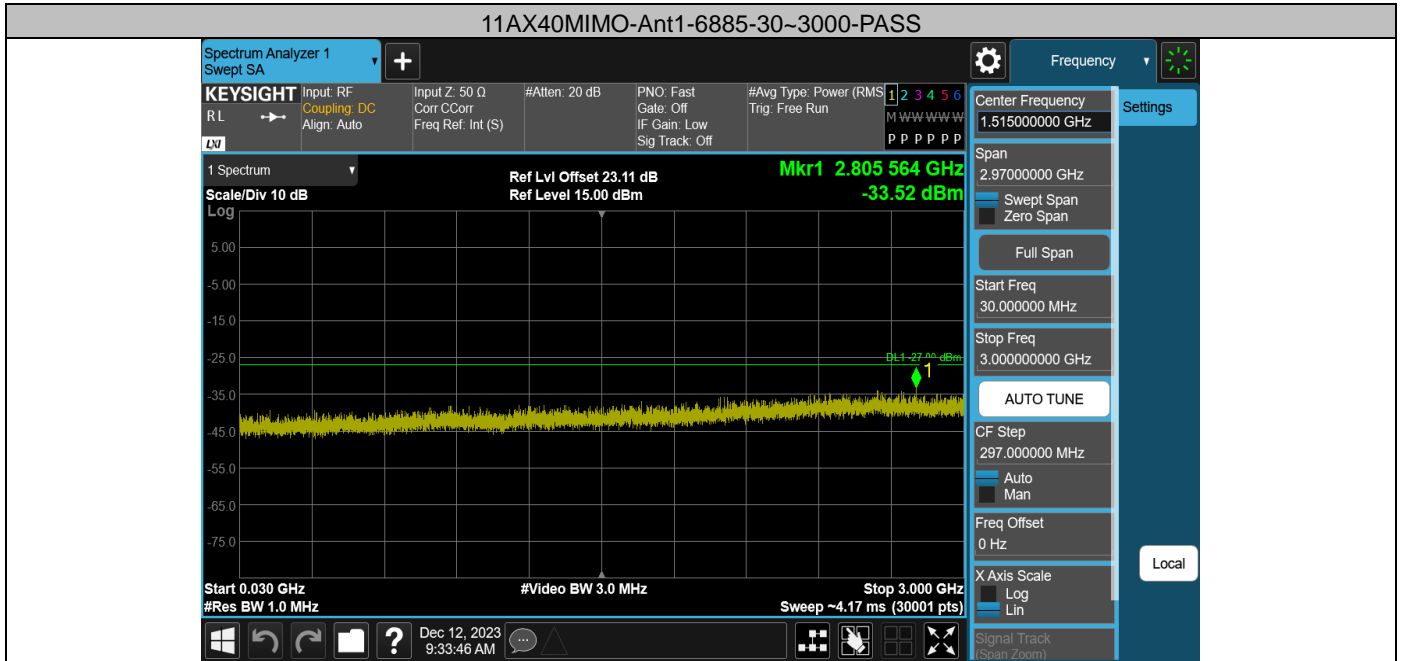

11AX40MIMO-Ant1-6845-30~3000-PASS

11AX40MIMO-Ant1-6845-3000~10000-PASS

11AX40MIMO-Ant1-6845-10000~40000-PASS

11AX40MIMO-Ant2-6885-30~3000-PASS

11AX40MIMO-Ant2-6885-3000~10000-PASS

11AX40MIMO-Ant2-6885-10000~40000-PASS