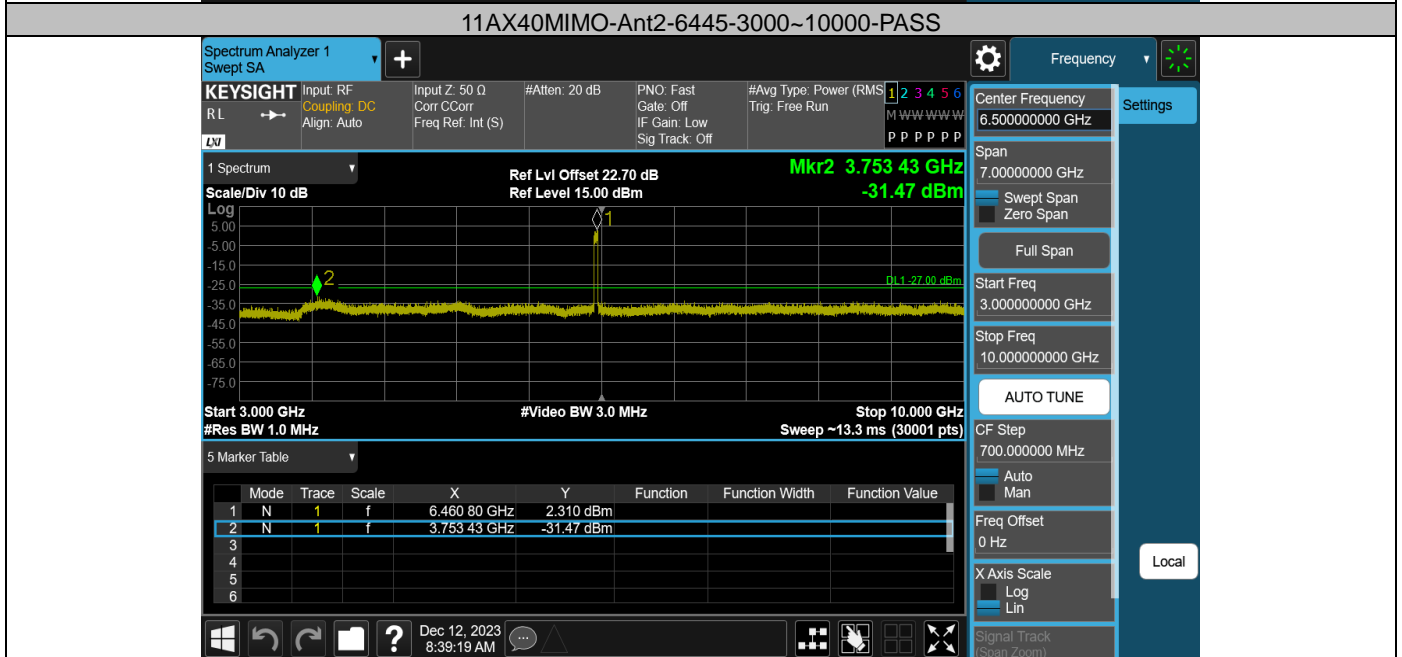

11AX40MIMO-Ant2-5965-30~3000-PASS

11AX40MIMO-Ant2-5965-3000~10000-PASS

11AX40MIMO-Ant2-5965-10000~40000-PASS

11AX40MIMO-Ant1-6405-30~3000-PASS

11AX40MIMO-Ant1-6405-3000~10000-PASS

11AX40MIMO-Ant1-6405-10000~40000-PASS