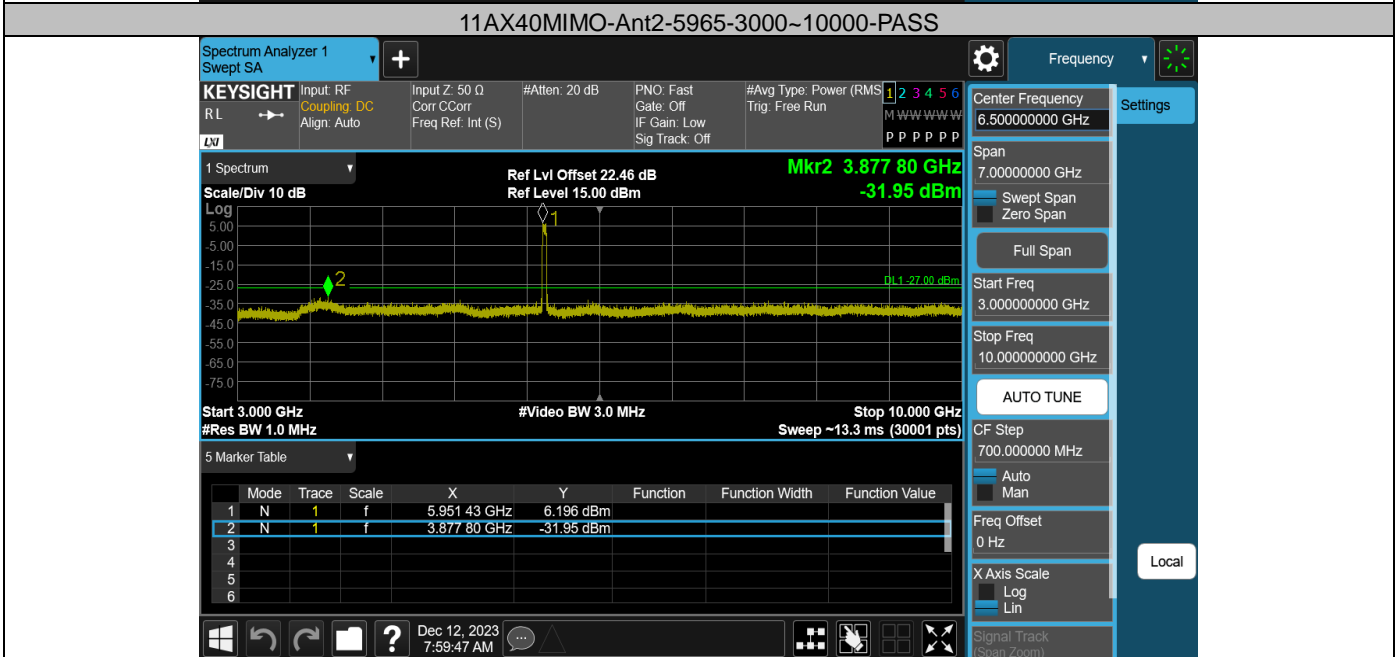

11AX40MIMO-Ant2-5965-3000~10000-PASS