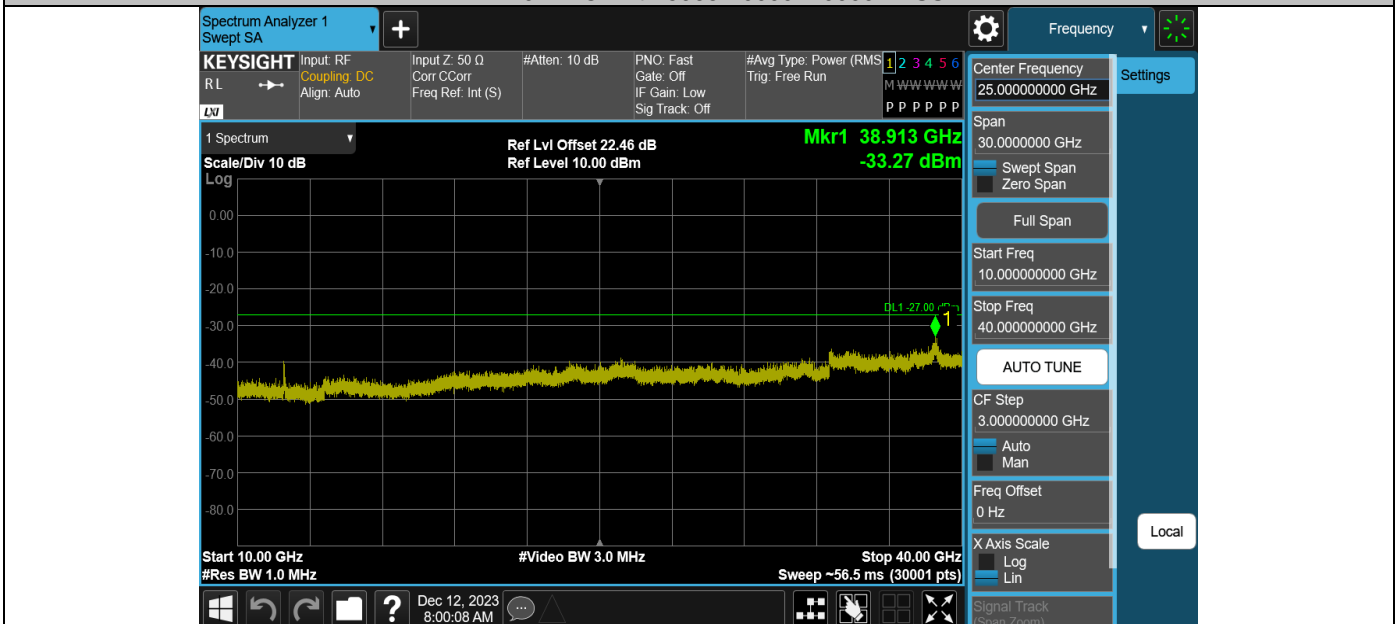

11AX40MIMO-Ant2-5965-10000~40000-PASS