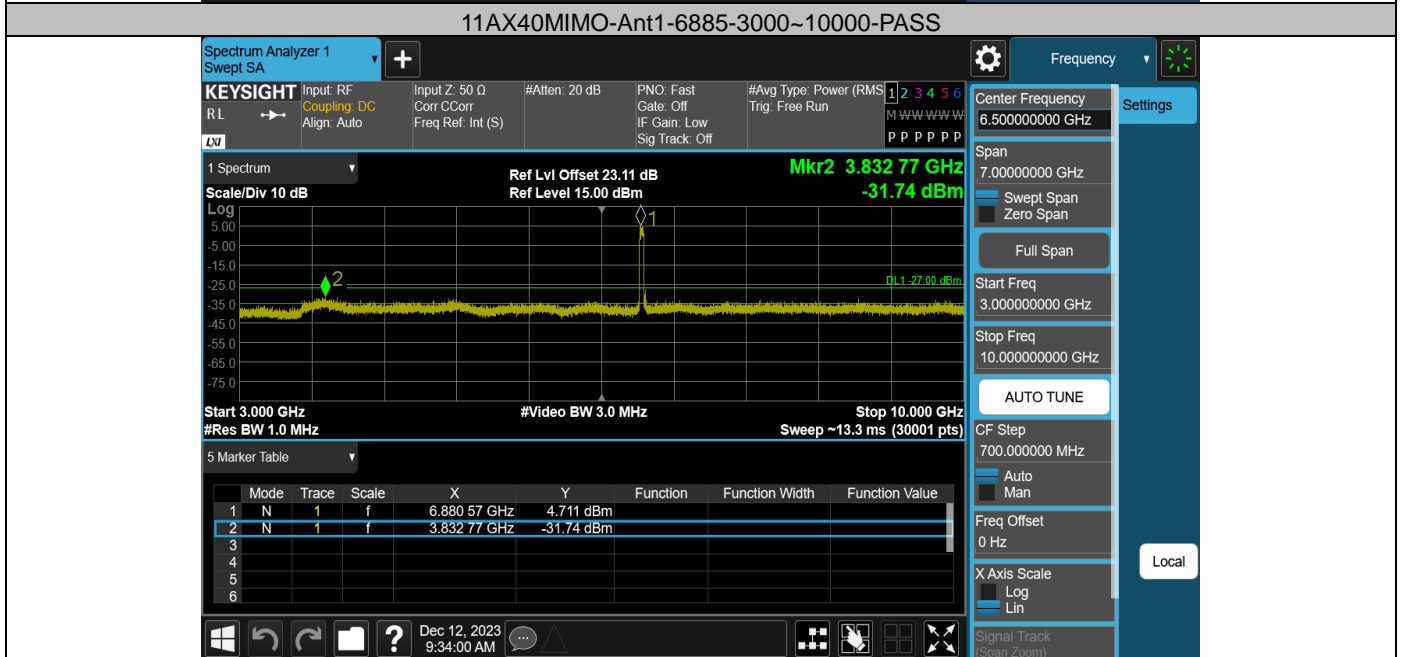

11AX40MIMO-Ant1-6845-30~3000-PASS

11AX40MIMO-Ant1-6845-3000~10000-PASS

11AX40MIMO-Ant1-6845-10000~40000-PASS

11AX40MIMO-Ant2-6885-30~3000-PASS

11AX40MIMO-Ant2-6885-3000~10000-PASS

11AX40MIMO-Ant2-6885-10000~40000-PASS