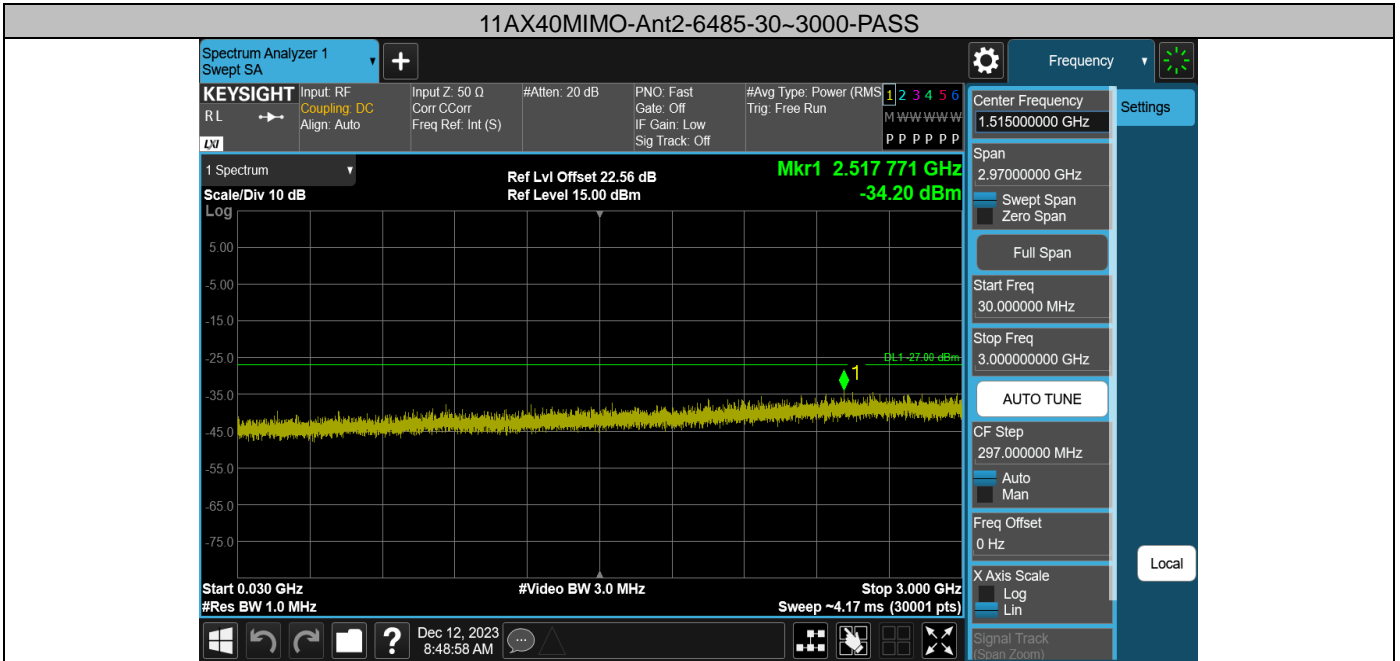

11AX40MIMO-Ant2-6485-30~3000-PASS