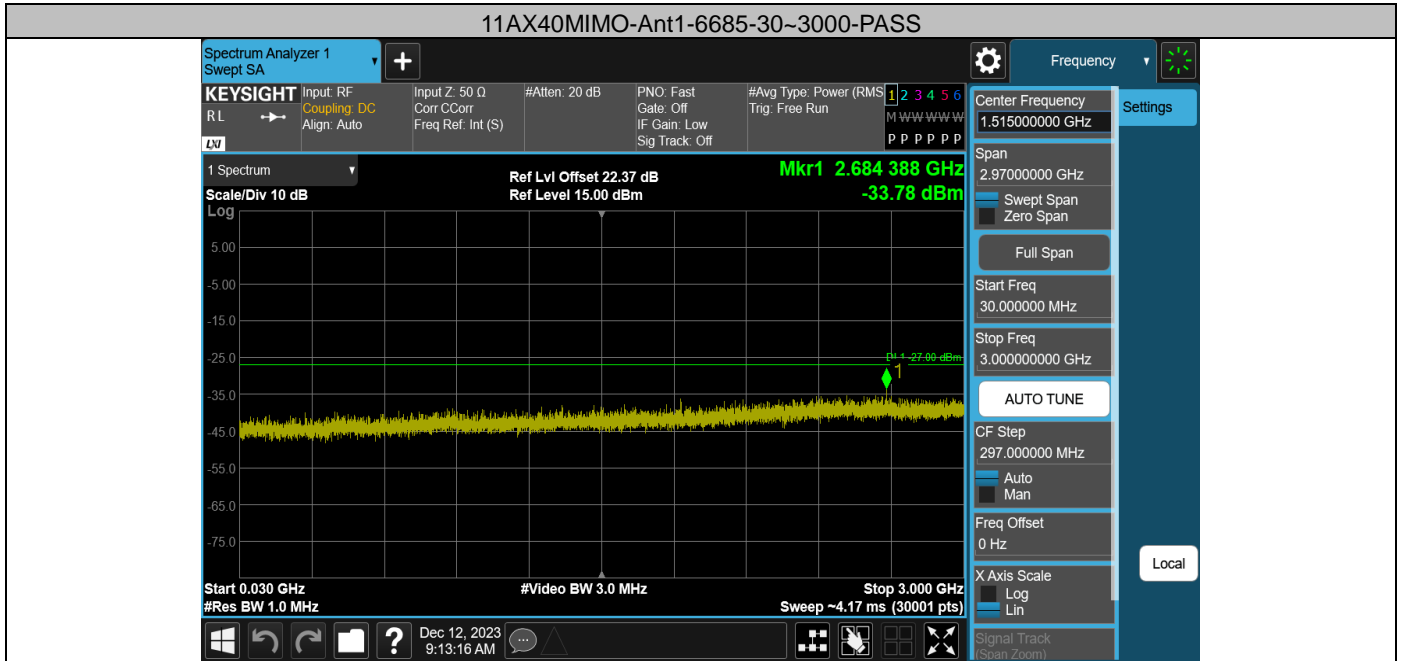

11AX40MIMO-Ant2-6525-30~3000-PASS

11AX40MIMO-Ant2-6525-3000~10000-PASS

11AX40MIMO-Ant2-6525-10000~40000-PASS

11AX40MIMO-Ant2-6685-30~3000-PASS

11AX40MIMO-Ant2-6685-3000~10000-PASS

11AX40MIMO-Ant2-6685-10000~40000-PASS