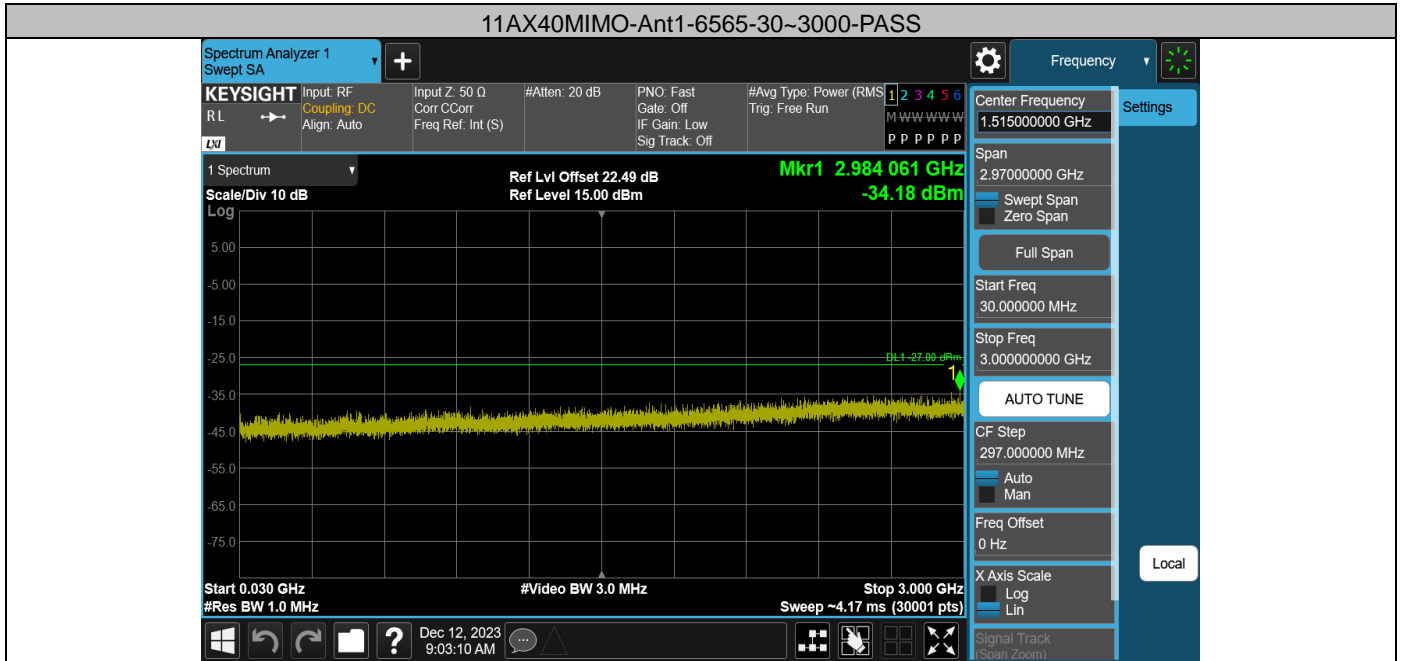

11AX40MIMO-Ant2-6525-30~3000-PASS

11AX40MIMO-Ant2-6525-3000~10000-PASS

11AX40MIMO-Ant2-6525-10000~40000-PASS

11AX40MIMO-Ant2-6685-30~3000-PASS

11AX40MIMO-Ant2-6685-3000~10000-PASS

11AX40MIMO-Ant2-6685-10000~40000-PASS