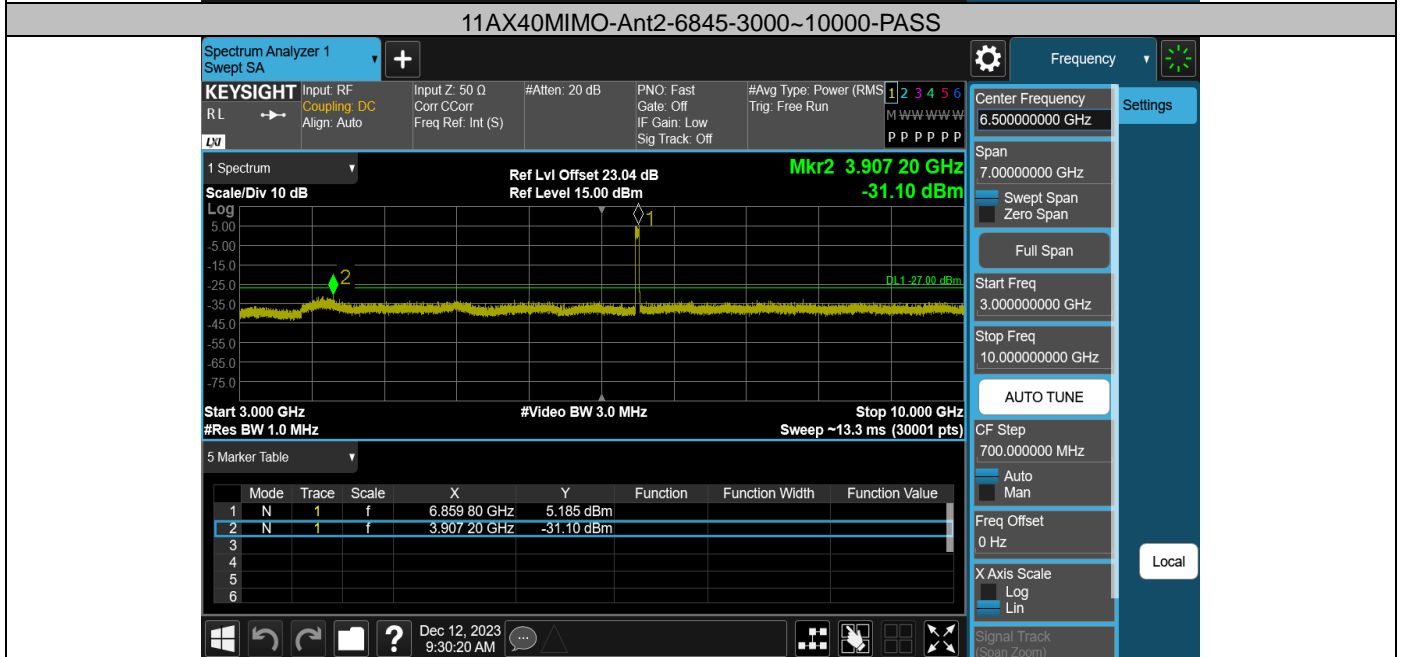

11AX40MIMO-Ant1-6845-30~3000-PASS

11AX40MIMO-Ant1-6845-3000~10000-PASS

11AX40MIMO-Ant1-6845-10000~40000-PASS

11AX40MIMO-Ant2-6885-30~3000-PASS

11AX40MIMO-Ant2-6885-3000~10000-PASS

11AX40MIMO-Ant2-6885-10000~40000-PASS