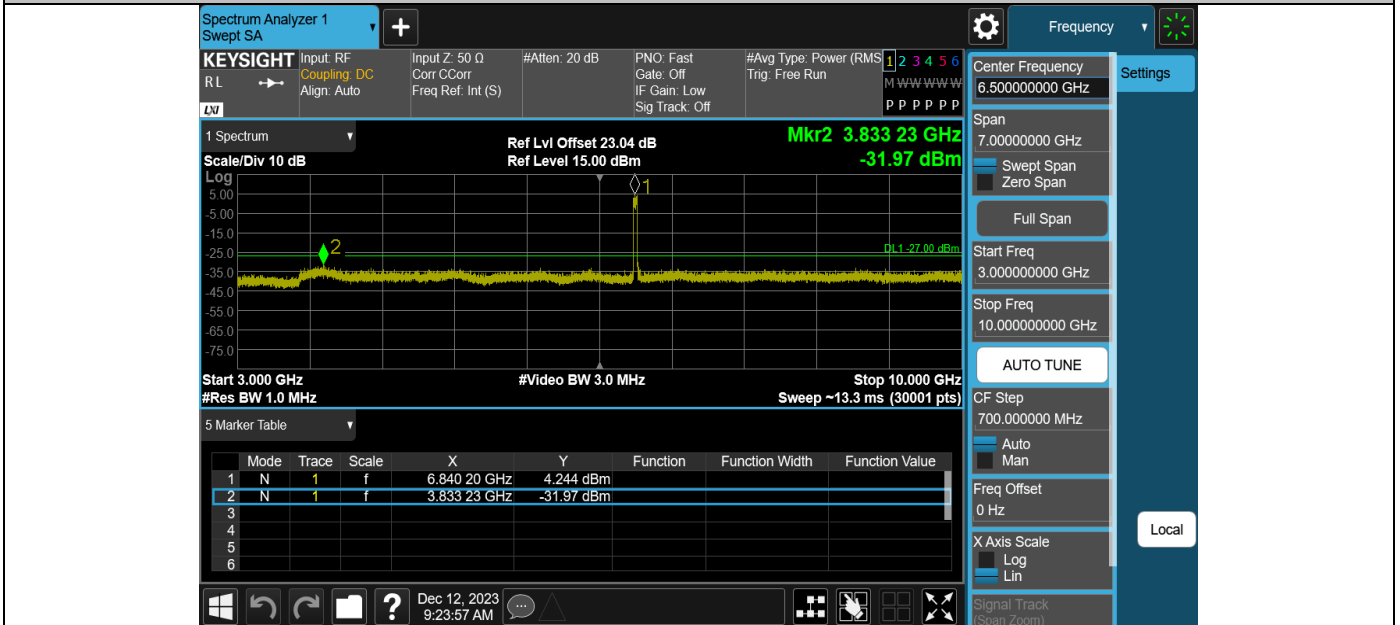

11AX40MIMO-Ant1-6845-3000~10000-PASS