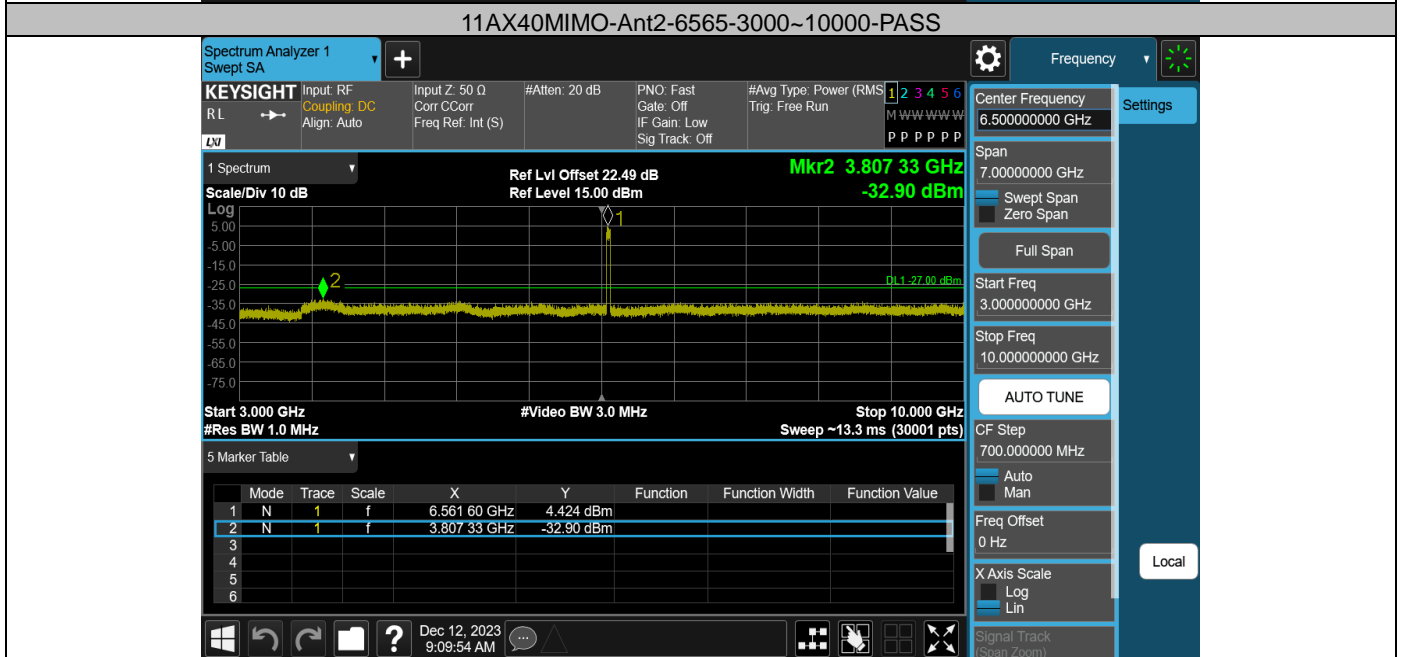

11AX40MIMO-Ant2-6525-30~3000-PASS

11AX40MIMO-Ant2-6525-3000~10000-PASS

11AX40MIMO-Ant2-6525-10000~40000-PASS

11AX40MIMO-Ant2-6685-30~3000-PASS

11AX40MIMO-Ant2-6685-3000~10000-PASS

11AX40MIMO-Ant2-6685-10000~40000-PASS