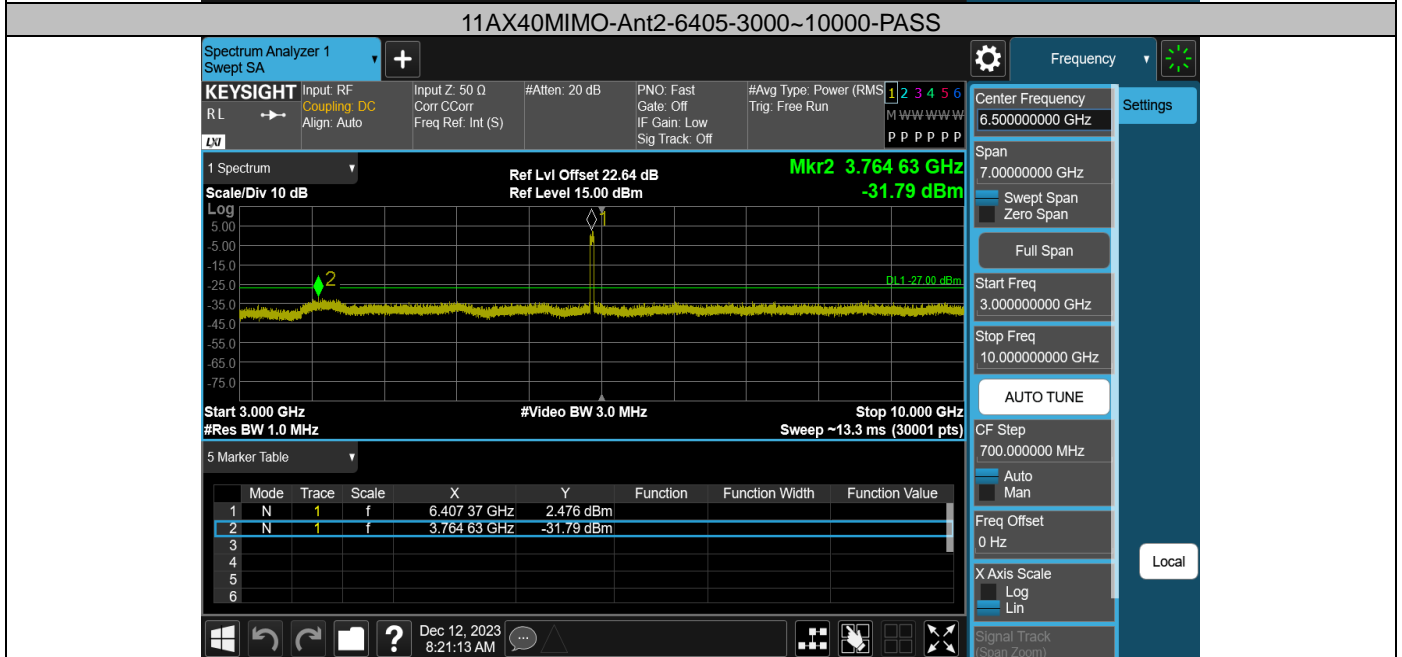

11AX40MIMO-Ant2-5965-30~3000-PASS

11AX40MIMO-Ant2-5965-3000~10000-PASS

11AX40MIMO-Ant2-5965-10000~40000-PASS

11AX40MIMO-Ant1-6405-30~3000-PASS

11AX40MIMO-Ant1-6405-3000~10000-PASS

11AX40MIMO-Ant1-6405-10000~40000-PASS