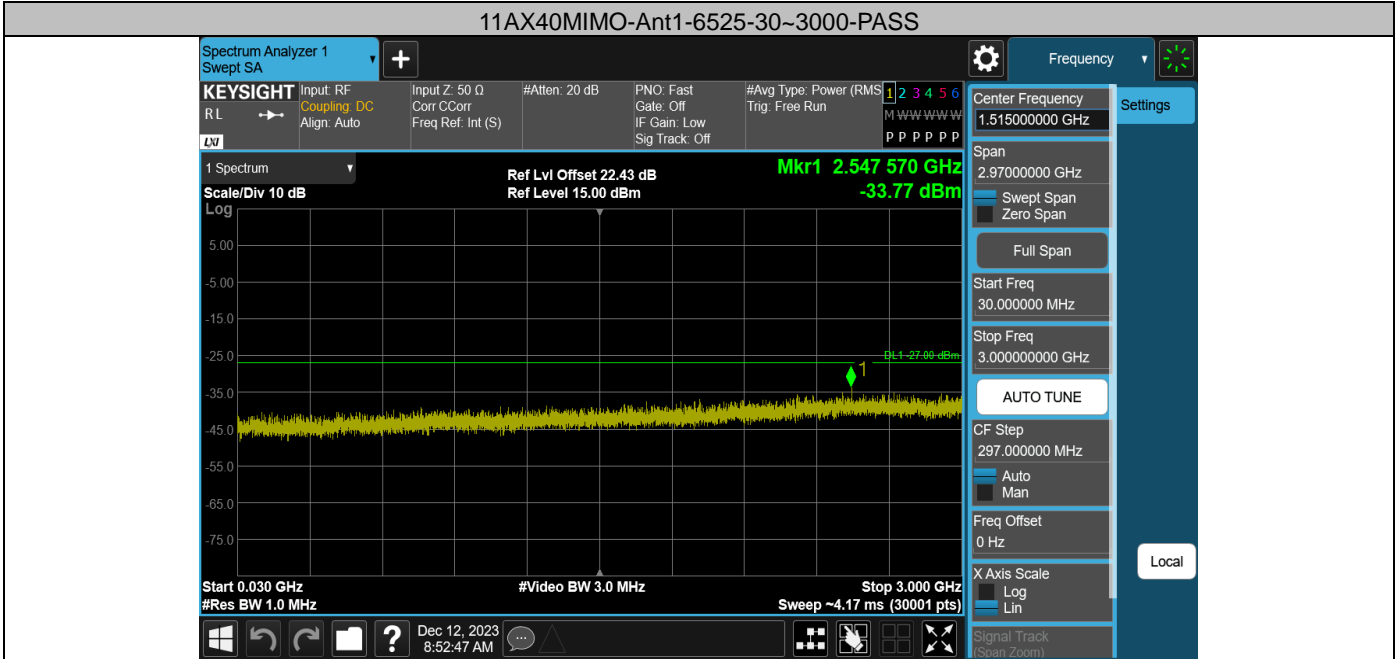

11AX40MIMO-Ant2-6485-30~3000-PASS

11AX40MIMO-Ant2-6485-3000~10000-PASS

11AX40MIMO-Ant2-6485-10000~40000-PASS

11AX40MIMO-Ant1-6525-30~3000-PASS

11AX40MIMO-Ant1-6525-3000~10000-PASS

11AX40MIMO-Ant1-6525-10000~40000-PASS