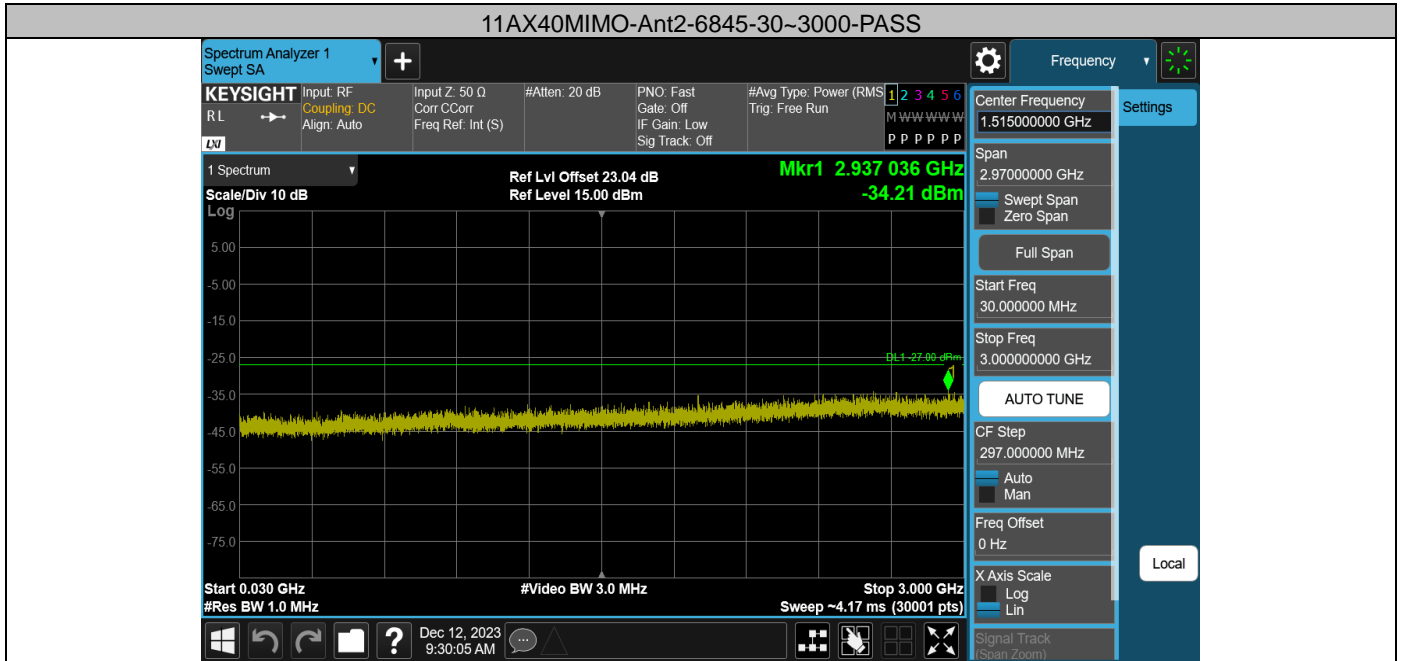

11AX40MIMO-Ant1-6845-30~3000-PASS

11AX40MIMO-Ant1-6845-3000~10000-PASS

11AX40MIMO-Ant1-6845-10000~40000-PASS

11AX40MIMO-Ant2-6885-30~3000-PASS

11AX40MIMO-Ant2-6885-3000~10000-PASS

11AX40MIMO-Ant2-6885-10000~40000-PASS