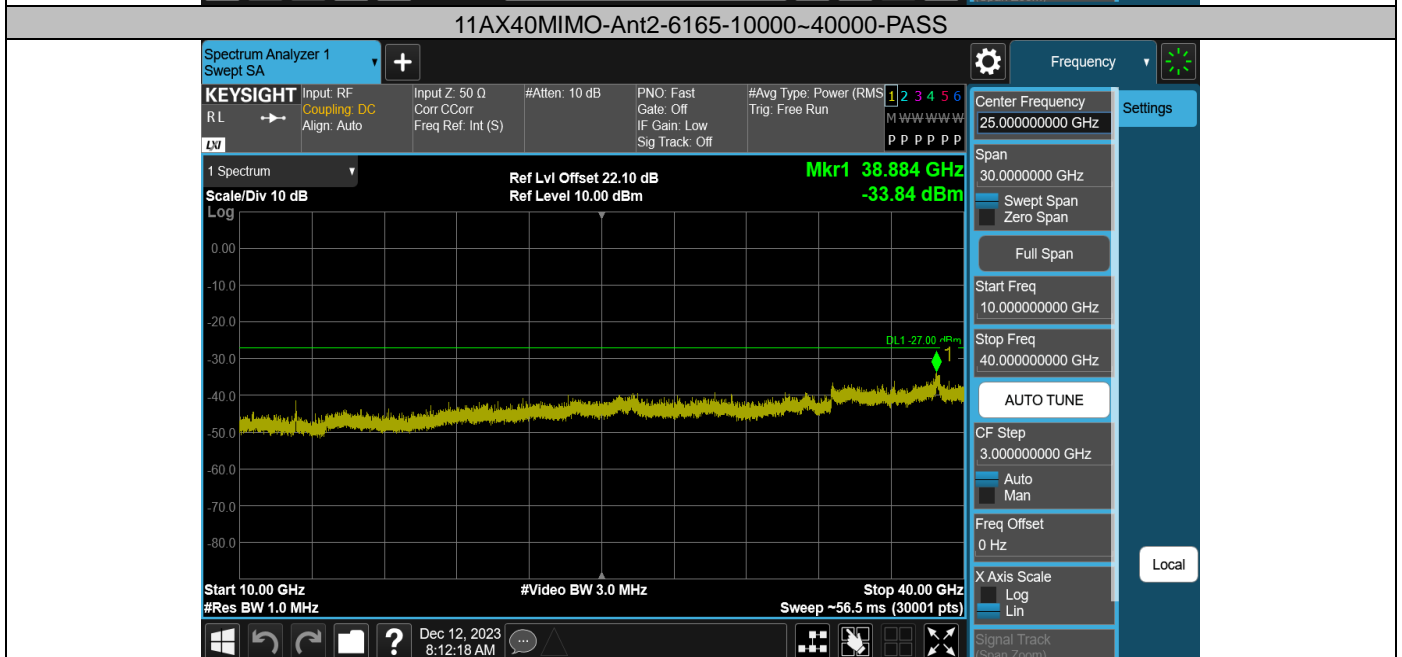

11AX40MIMO-Ant2-5965-30~3000-PASS

11AX40MIMO-Ant2-5965-3000~10000-PASS

11AX40MIMO-Ant2-5965-10000~40000-PASS

11AX40MIMO-Ant1-6405-30~3000-PASS

11AX40MIMO-Ant1-6405-3000~10000-PASS

11AX40MIMO-Ant1-6405-10000~40000-PASS