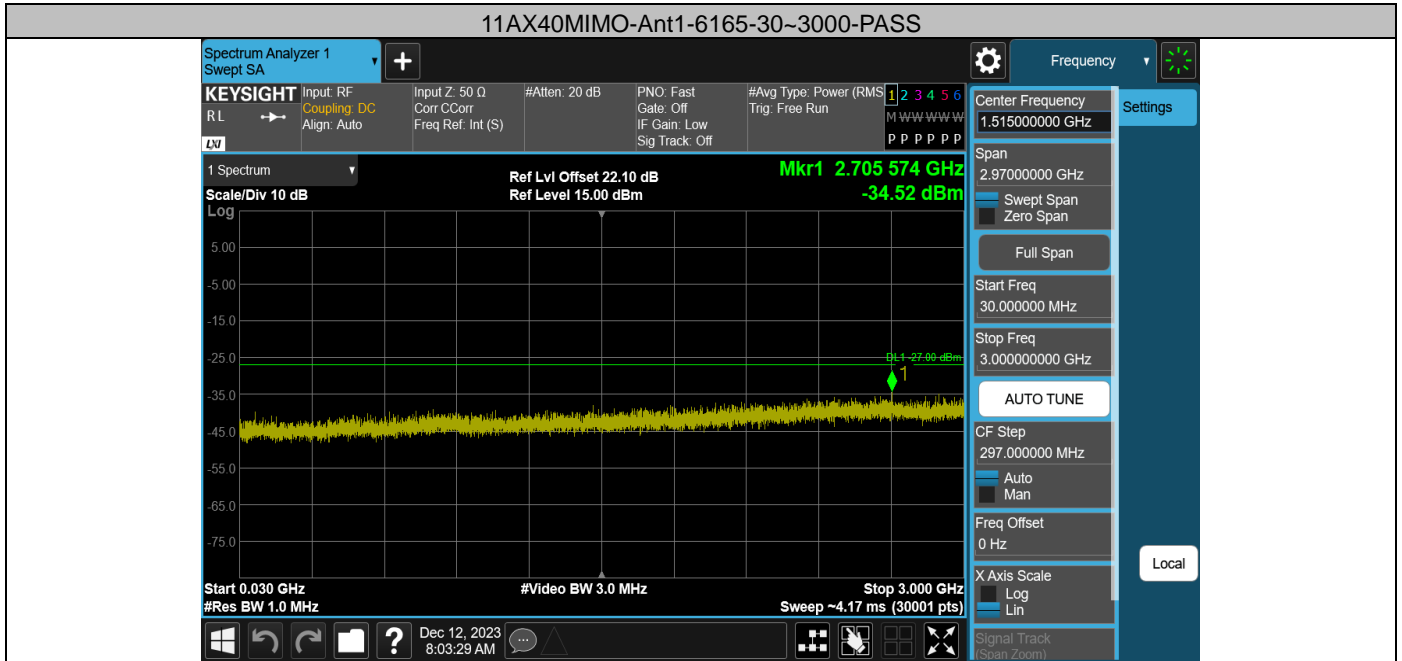

11AX40MIMO-Ant2-5965-30~3000-PASS

11AX40MIMO-Ant2-5965-3000~10000-PASS

11AX40MIMO-Ant2-5965-10000~40000-PASS

11AX40MIMO-Ant1-6405-30~3000-PASS

11AX40MIMO-Ant1-6405-3000~10000-PASS

11AX40MIMO-Ant1-6405-10000~40000-PASS