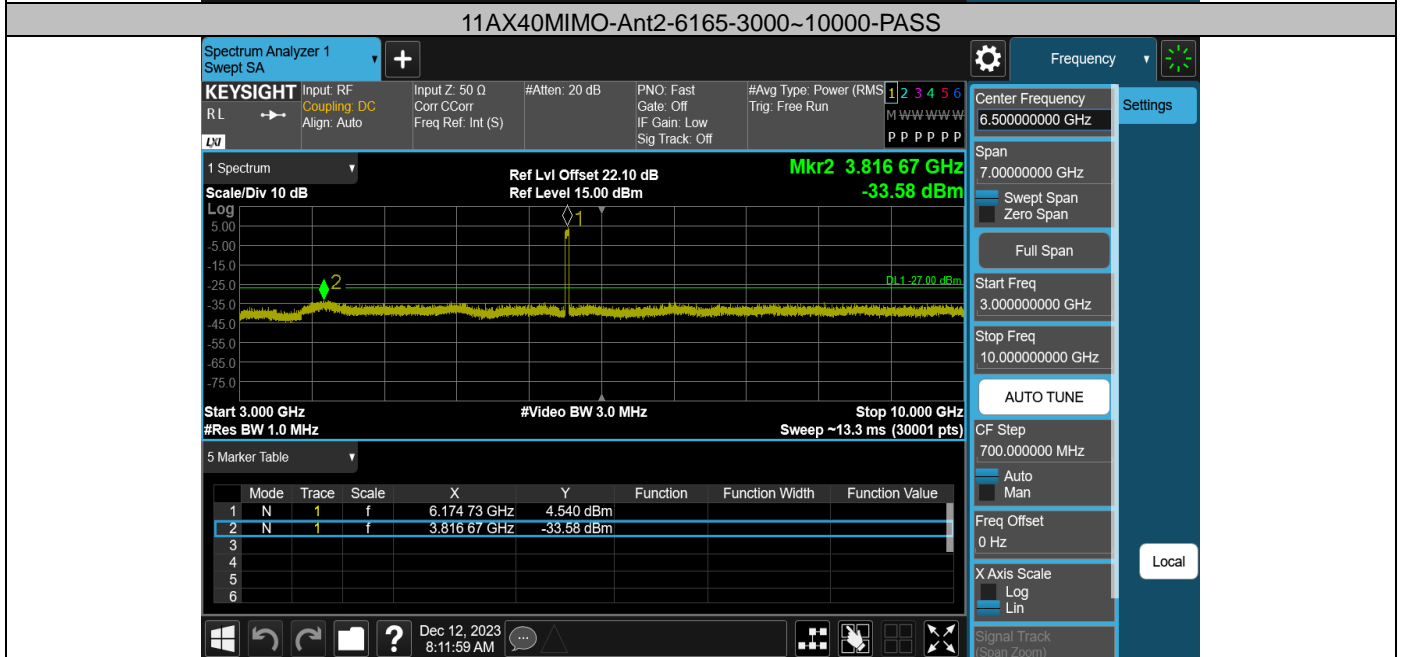

11AX40MIMO-Ant2-5965-30~3000-PASS

11AX40MIMO-Ant2-5965-3000~10000-PASS

11AX40MIMO-Ant2-5965-10000~40000-PASS

11AX40MIMO-Ant1-6405-30~3000-PASS

11AX40MIMO-Ant1-6405-3000~10000-PASS

11AX40MIMO-Ant1-6405-10000~40000-PASS