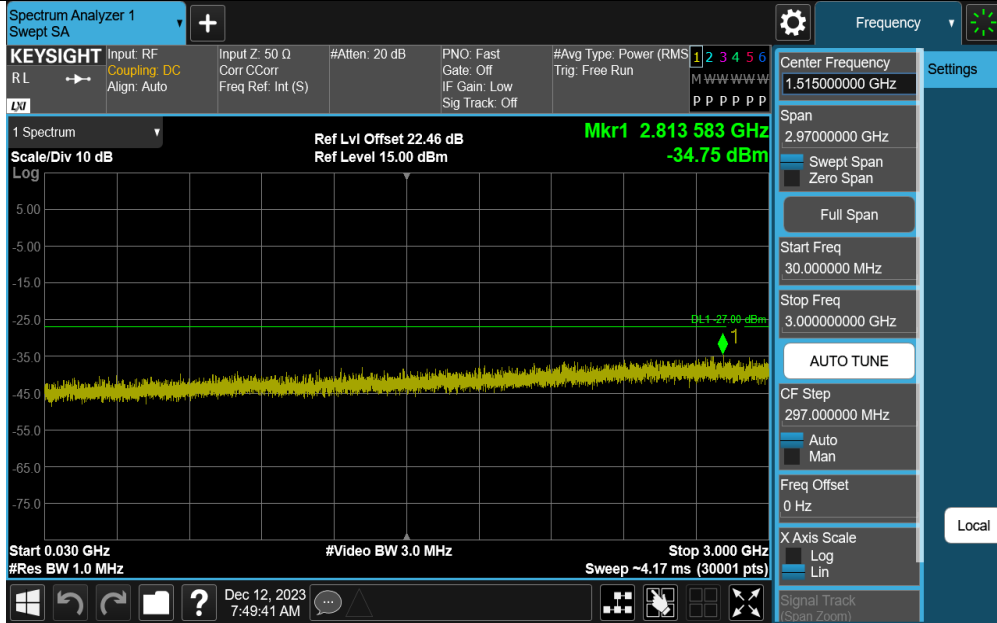

11AX20MIMO-Ant2-7115-30~3000-PASS

11AX20MIMO-Ant2-7115-3000~10000-PASS

11AX20MIMO-Ant2-7115-10000~40000-PASS

11AX40MIMO-Ant1-5965-30~3000-PASS

11AX40MIMO-Ant1-5965-3000~10000-PASS

11AX40MIMO-Ant1-5965-10000~40000-PASS