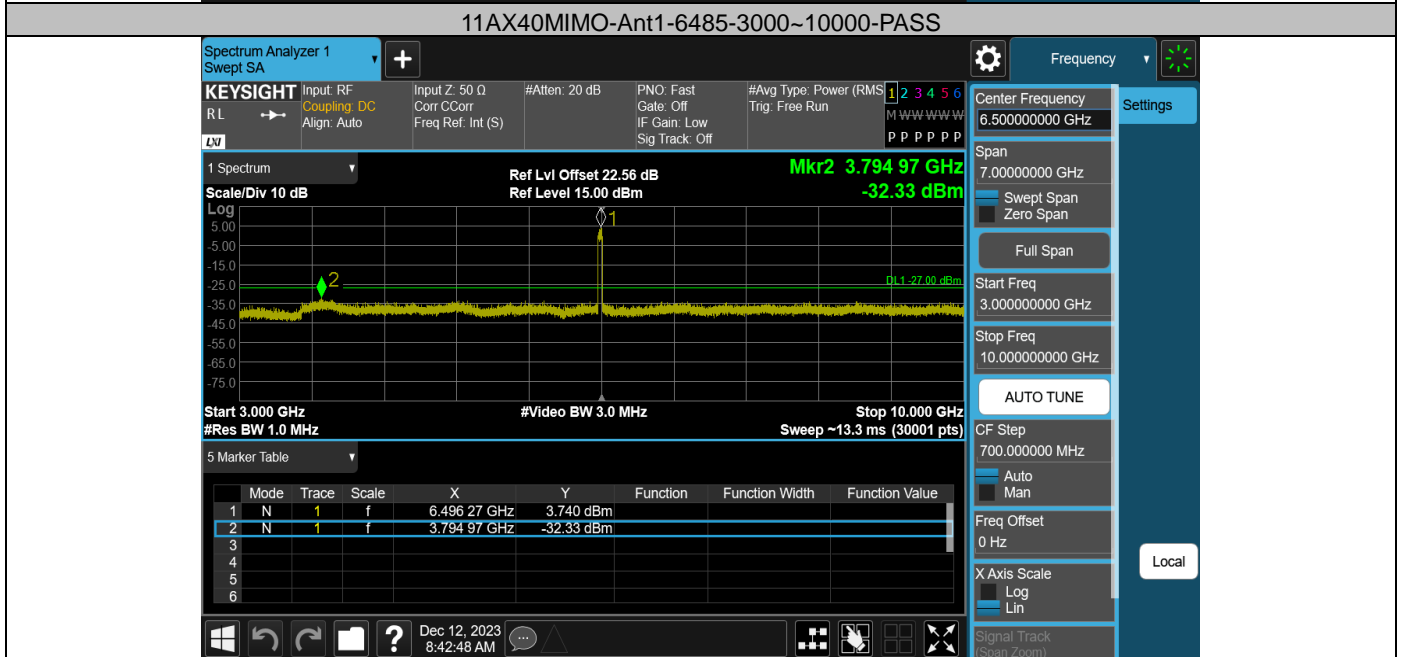

11AX40MIMO-Ant2-5965-30~3000-PASS

11AX40MIMO-Ant2-5965-3000~10000-PASS

11AX40MIMO-Ant2-5965-10000~40000-PASS

11AX40MIMO-Ant1-6405-30~3000-PASS

11AX40MIMO-Ant1-6405-3000~10000-PASS

11AX40MIMO-Ant1-6405-10000~40000-PASS