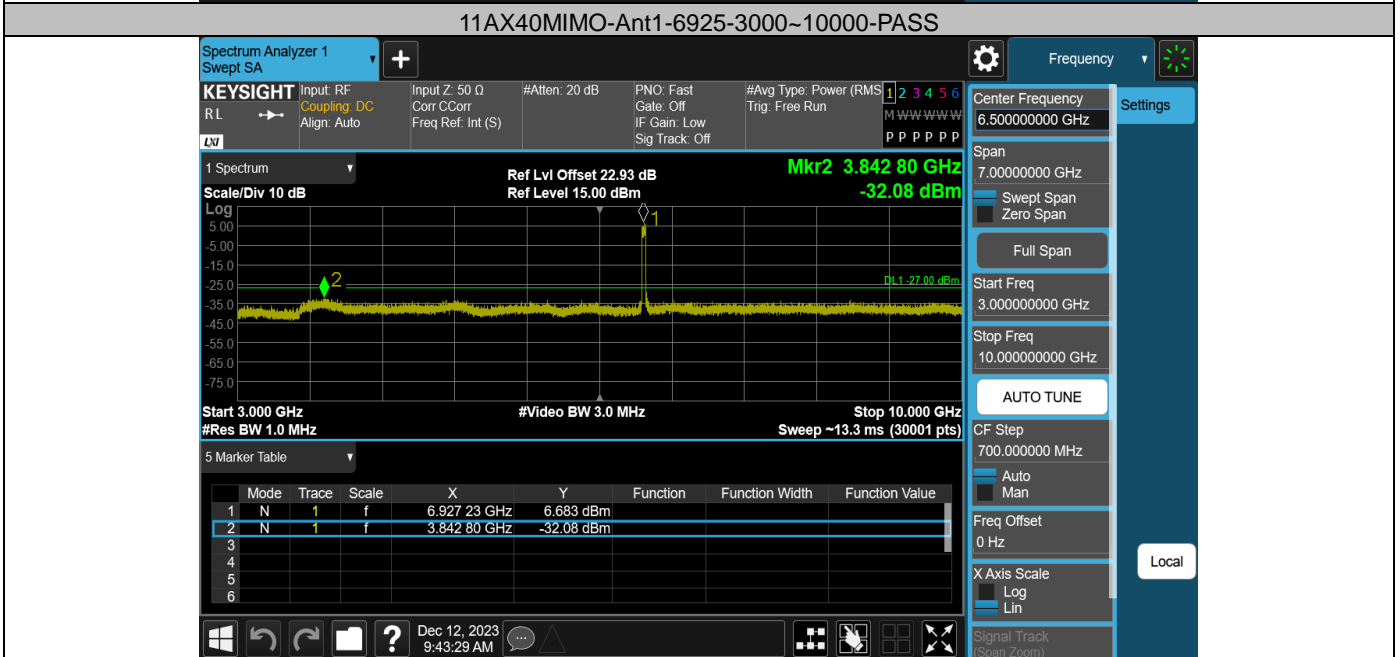

11AX40MIMO-Ant1-6925-3000~10000-PASS