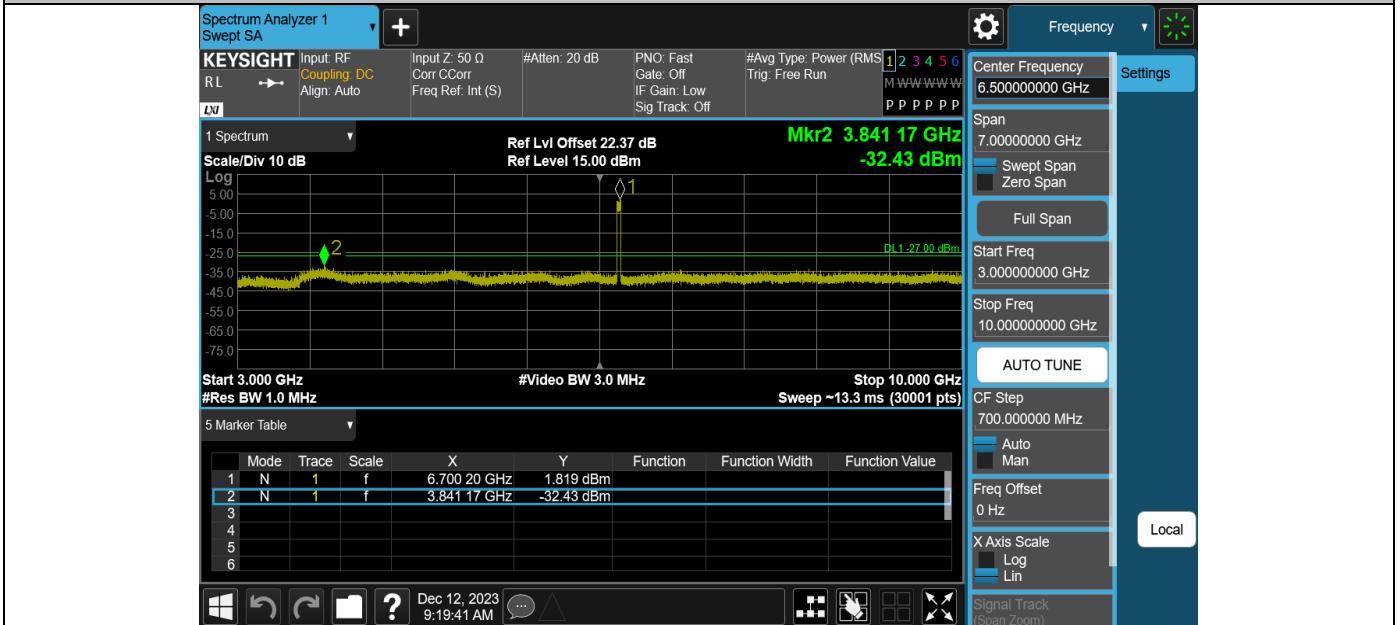

11AX40MIMO-Ant2-6525-30~3000-PASS

11AX40MIMO-Ant2-6525-3000~10000-PASS

11AX40MIMO-Ant2-6525-10000~40000-PASS

11AX40MIMO-Ant2-6685-30~3000-PASS

11AX40MIMO-Ant2-6685-3000~10000-PASS

11AX40MIMO-Ant2-6685-10000~40000-PASS