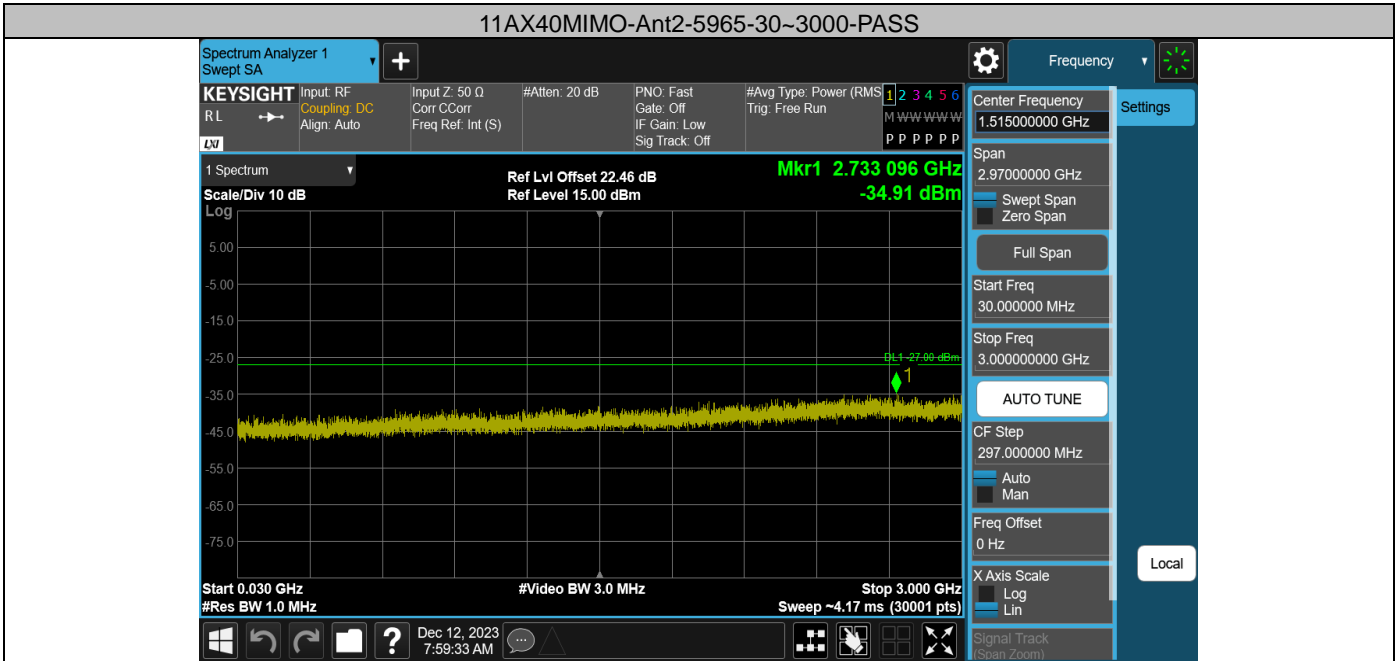

11AX40MIMO-Ant2-5965-30~3000-PASS