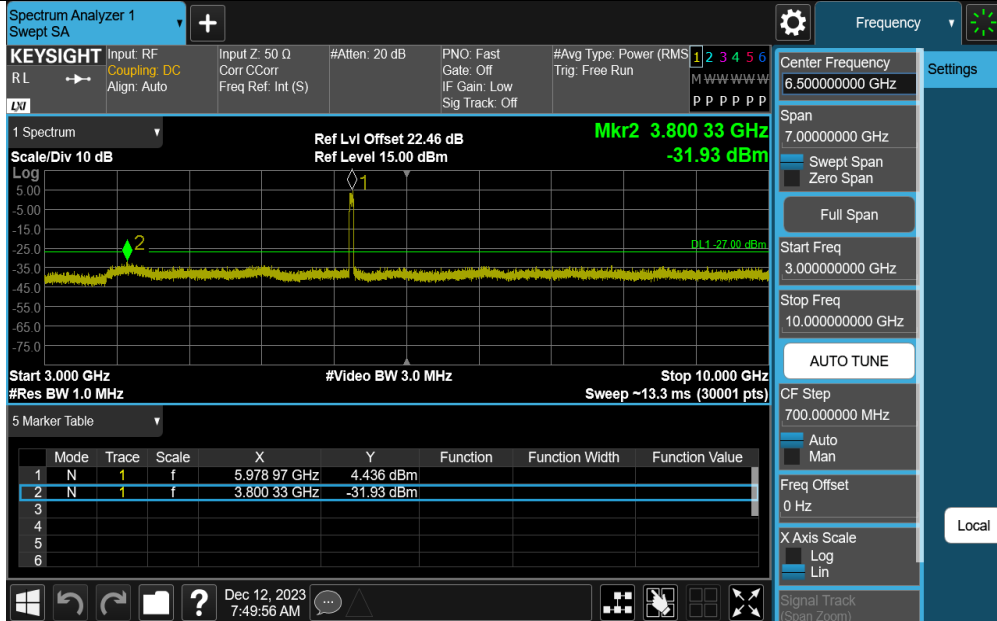

11AX20MIMO-Ant2-7115-30~3000-PASS

11AX20MIMO-Ant2-7115-3000~10000-PASS

11AX20MIMO-Ant2-7115-10000~40000-PASS

11AX40MIMO-Ant1-5965-30~3000-PASS

11AX40MIMO-Ant1-5965-3000~10000-PASS

11AX40MIMO-Ant1-5965-10000~40000-PASS