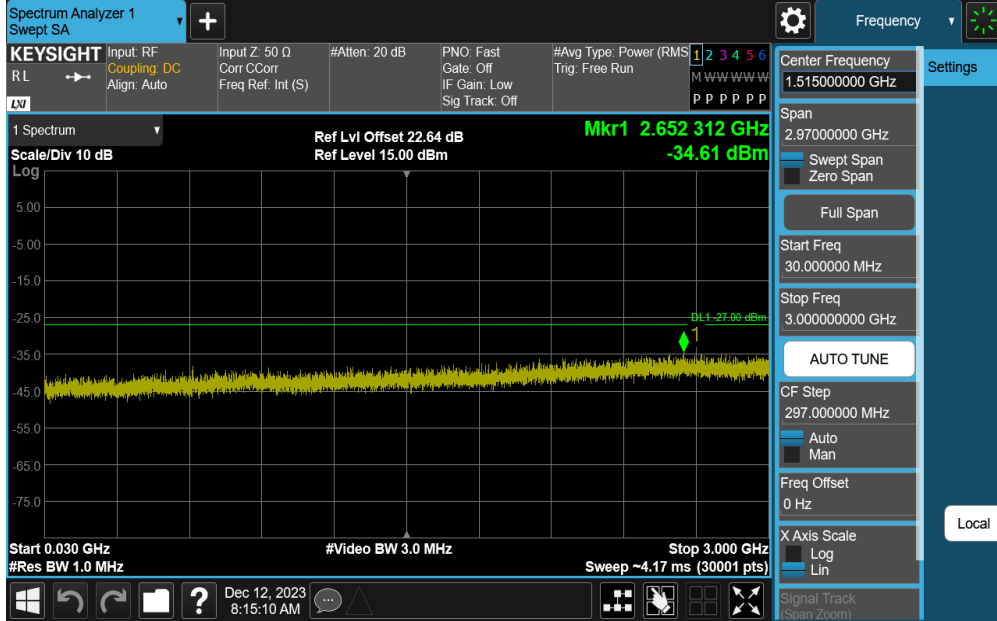

11AX40MIMO-Ant2-5965-30~3000-PASS

11AX40MIMO-Ant2-5965-3000~10000-PASS

11AX40MIMO-Ant2-5965-10000~40000-PASS

11AX40MIMO-Ant1-6405-30~3000-PASS

11AX40MIMO-Ant1-6405-3000~10000-PASS

11AX40MIMO-Ant1-6405-10000~40000-PASS