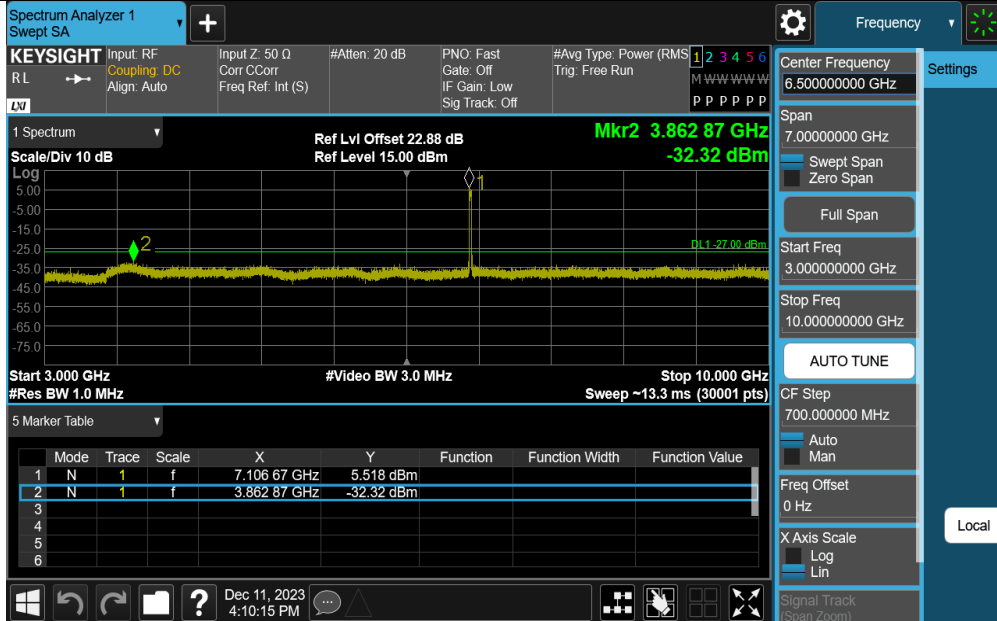

11AX20MIMO-Ant2-7115-30~3000-PASS

11AX20MIMO-Ant2-7115-3000~10000-PASS

11AX20MIMO-Ant2-7115-10000~40000-PASS

11AX40MIMO-Ant1-5965-30~3000-PASS

11AX40MIMO-Ant1-5965-3000~10000-PASS

11AX40MIMO-Ant1-5965-10000~40000-PASS