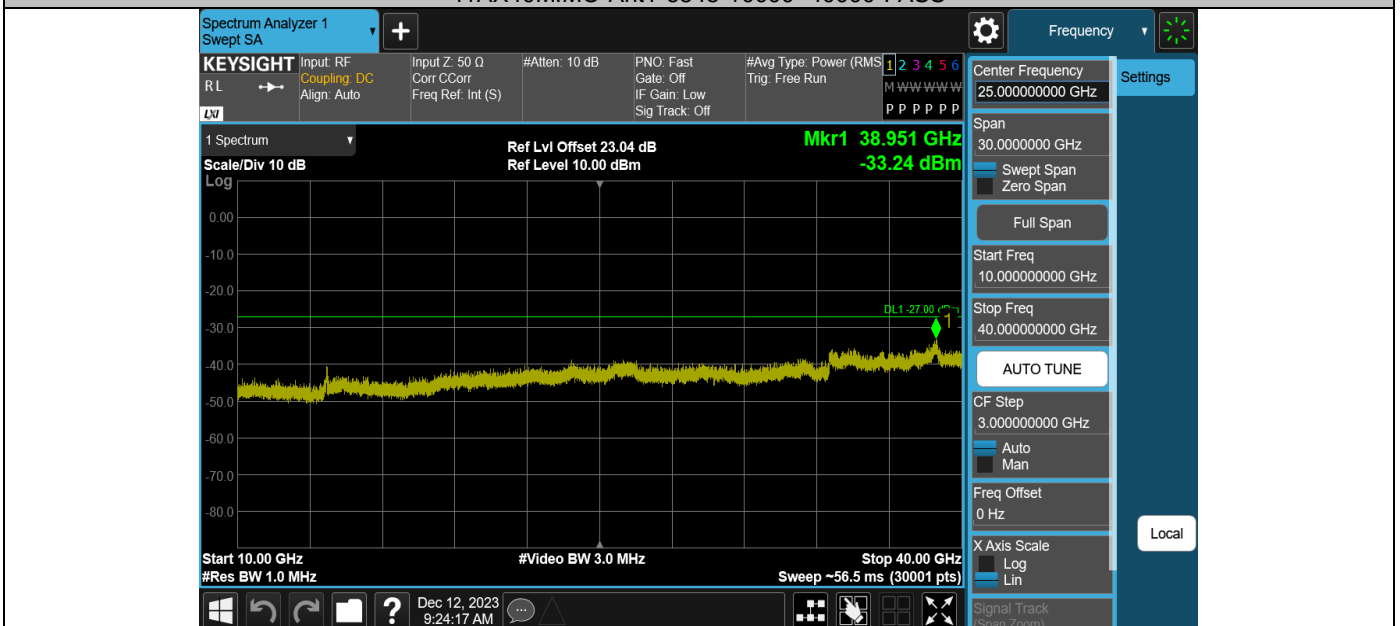

11AX40MIMO-Ant1-6845-10000~40000-PASS