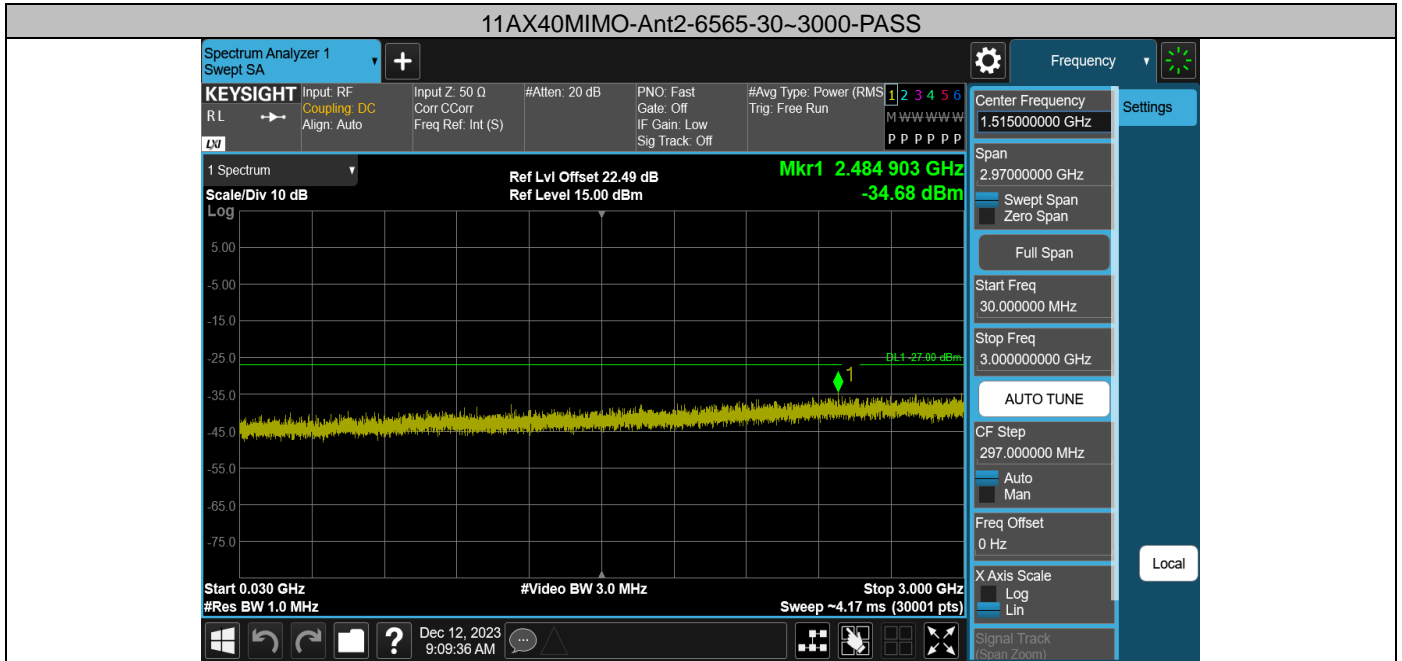

11AX40MIMO-Ant2-6525-30~3000-PASS

11AX40MIMO-Ant2-6525-3000~10000-PASS

11AX40MIMO-Ant2-6525-10000~40000-PASS

11AX40MIMO-Ant2-6685-30~3000-PASS

11AX40MIMO-Ant2-6685-3000~10000-PASS

11AX40MIMO-Ant2-6685-10000~40000-PASS