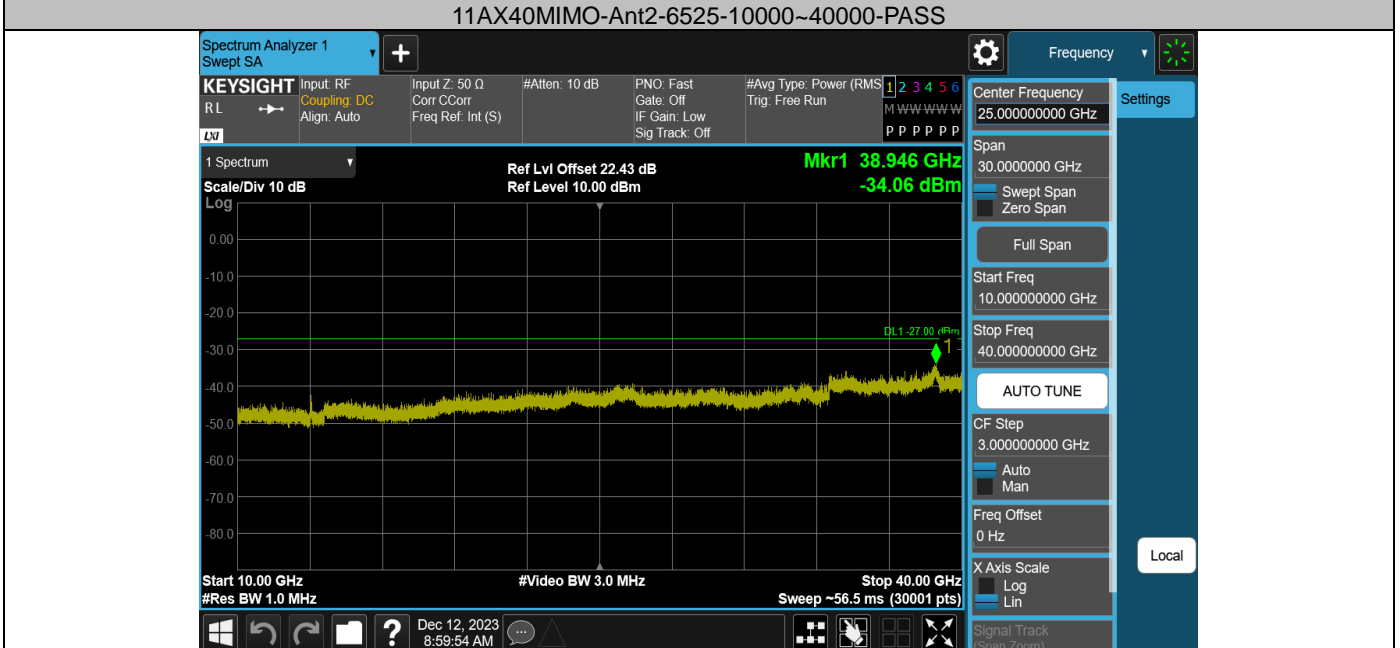

11AX40MIMO-Ant2-6525-10000~40000-PASS