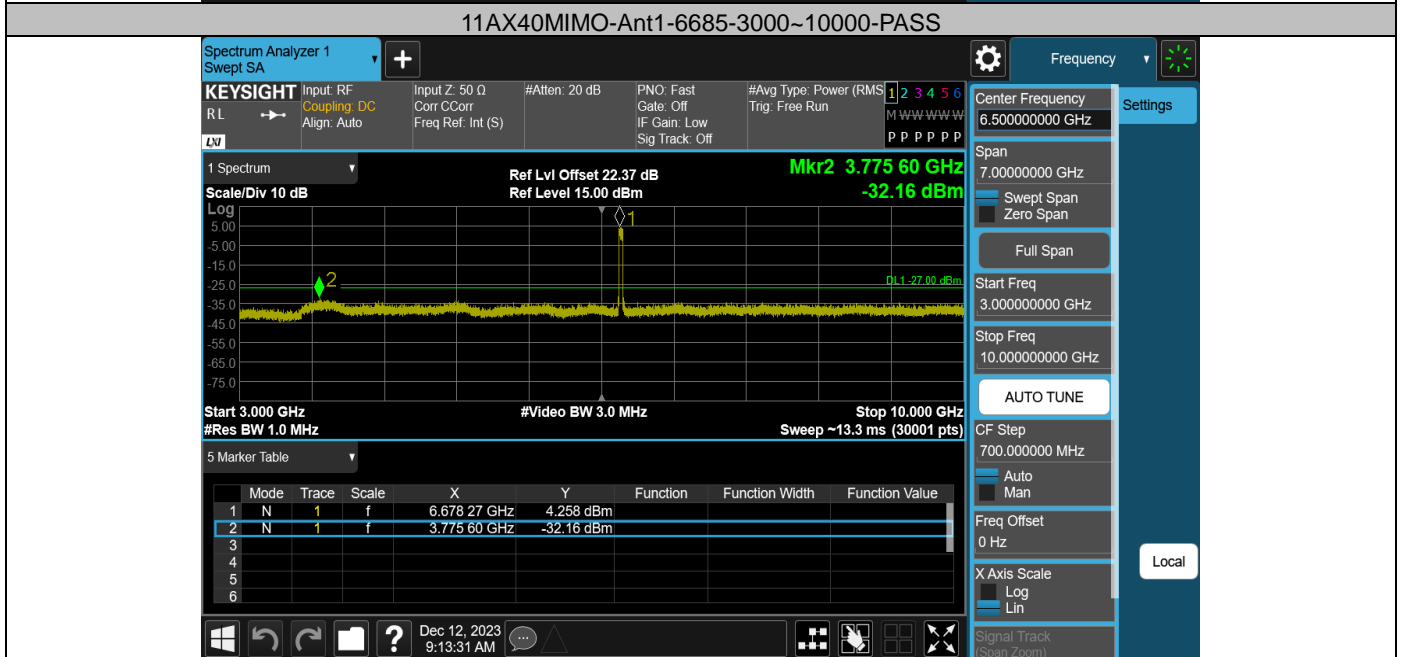

11AX40MIMO-Ant2-6525-30~3000-PASS

11AX40MIMO-Ant2-6525-3000~10000-PASS

11AX40MIMO-Ant2-6525-10000~40000-PASS

11AX40MIMO-Ant2-6685-30~3000-PASS

11AX40MIMO-Ant2-6685-3000~10000-PASS

11AX40MIMO-Ant2-6685-10000~40000-PASS