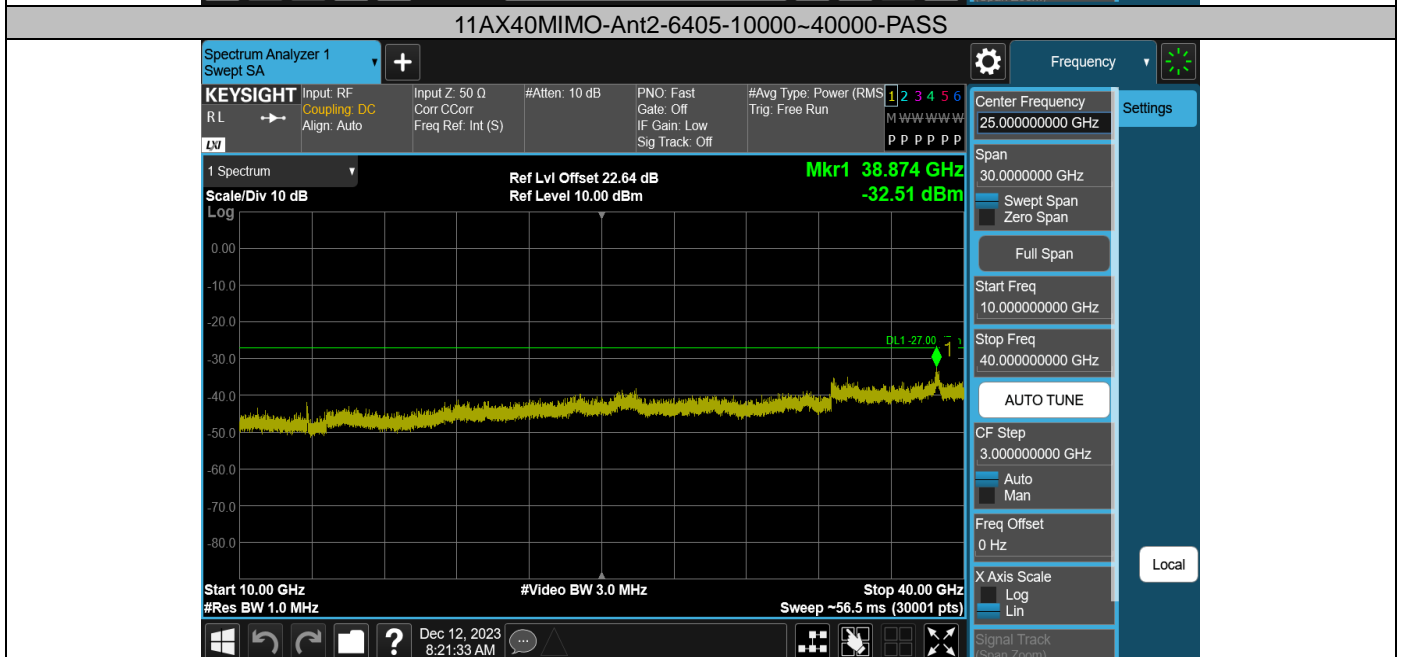

11AX40MIMO-Ant2-5965-30~3000-PASS

11AX40MIMO-Ant2-5965-3000~10000-PASS

11AX40MIMO-Ant2-5965-10000~40000-PASS

11AX40MIMO-Ant1-6405-30~3000-PASS

11AX40MIMO-Ant1-6405-3000~10000-PASS

11AX40MIMO-Ant1-6405-10000~40000-PASS