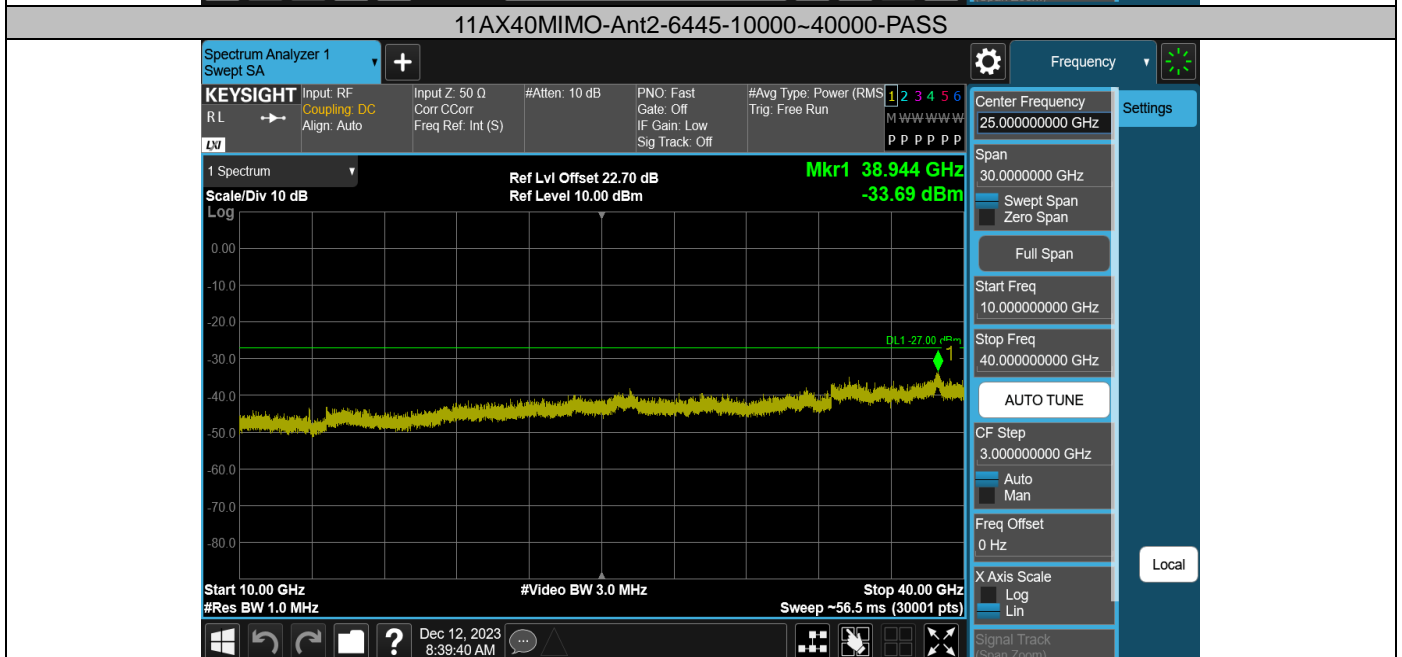

11AX40MIMO-Ant2-5965-30~3000-PASS

11AX40MIMO-Ant2-5965-3000~10000-PASS

11AX40MIMO-Ant2-5965-10000~40000-PASS

11AX40MIMO-Ant1-6405-30~3000-PASS

11AX40MIMO-Ant1-6405-3000~10000-PASS

11AX40MIMO-Ant1-6405-10000~40000-PASS