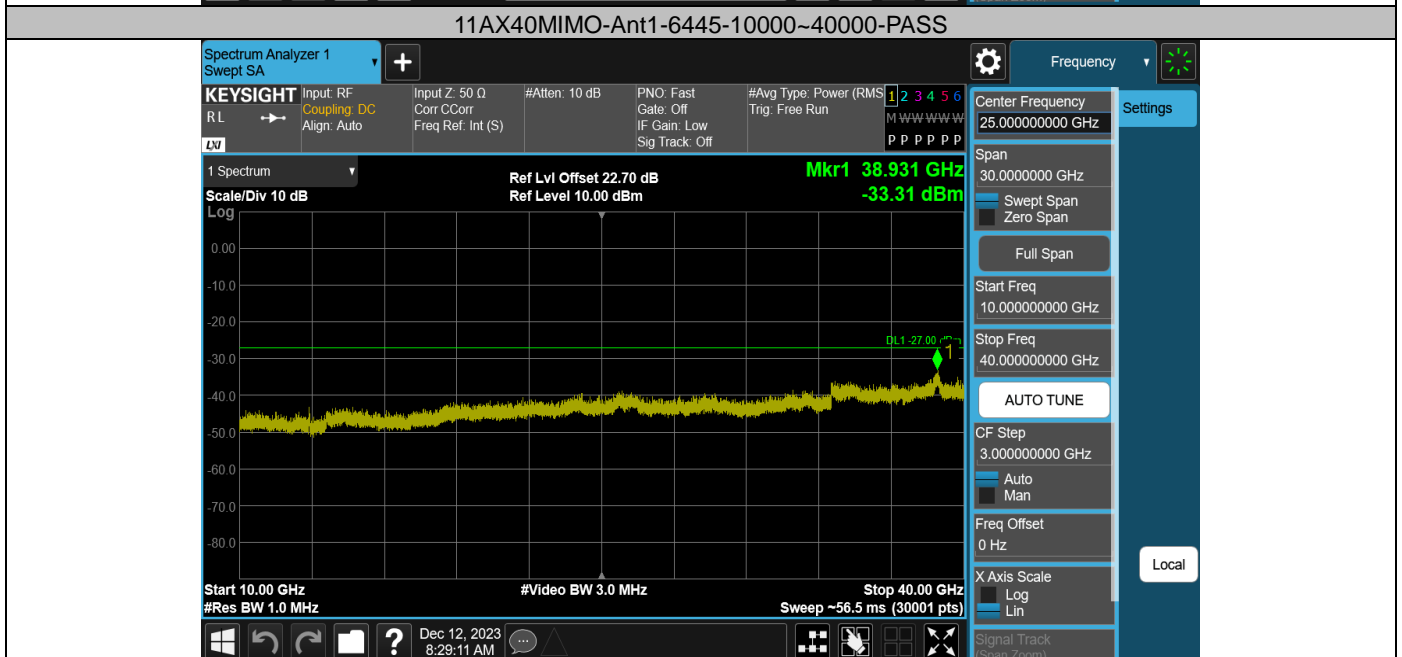

11AX40MIMO-Ant2-5965-30~3000-PASS

11AX40MIMO-Ant2-5965-3000~10000-PASS

11AX40MIMO-Ant2-5965-10000~40000-PASS

11AX40MIMO-Ant1-6405-30~3000-PASS

11AX40MIMO-Ant1-6405-3000~10000-PASS

11AX40MIMO-Ant1-6405-10000~40000-PASS