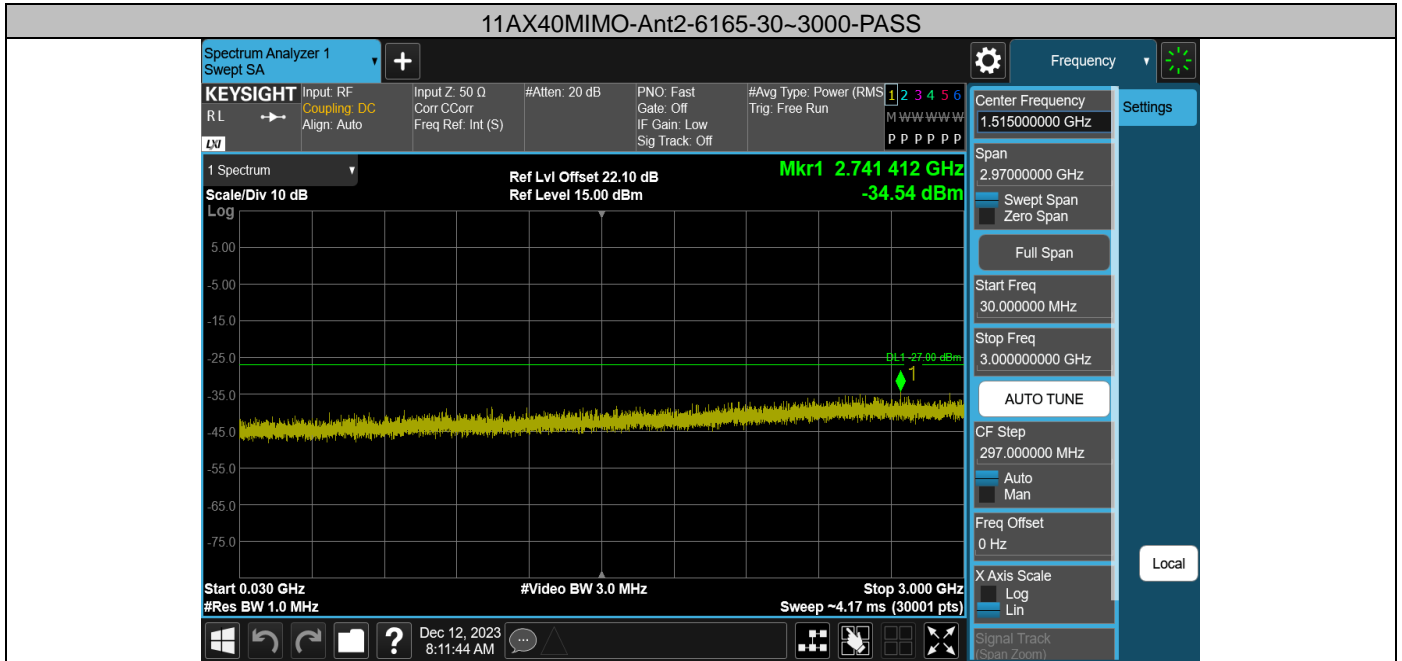

11AX40MIMO-Ant2-5965-30~3000-PASS

11AX40MIMO-Ant2-5965-3000~10000-PASS

11AX40MIMO-Ant2-5965-10000~40000-PASS

11AX40MIMO-Ant1-6405-30~3000-PASS

11AX40MIMO-Ant1-6405-3000~10000-PASS

11AX40MIMO-Ant1-6405-10000~40000-PASS