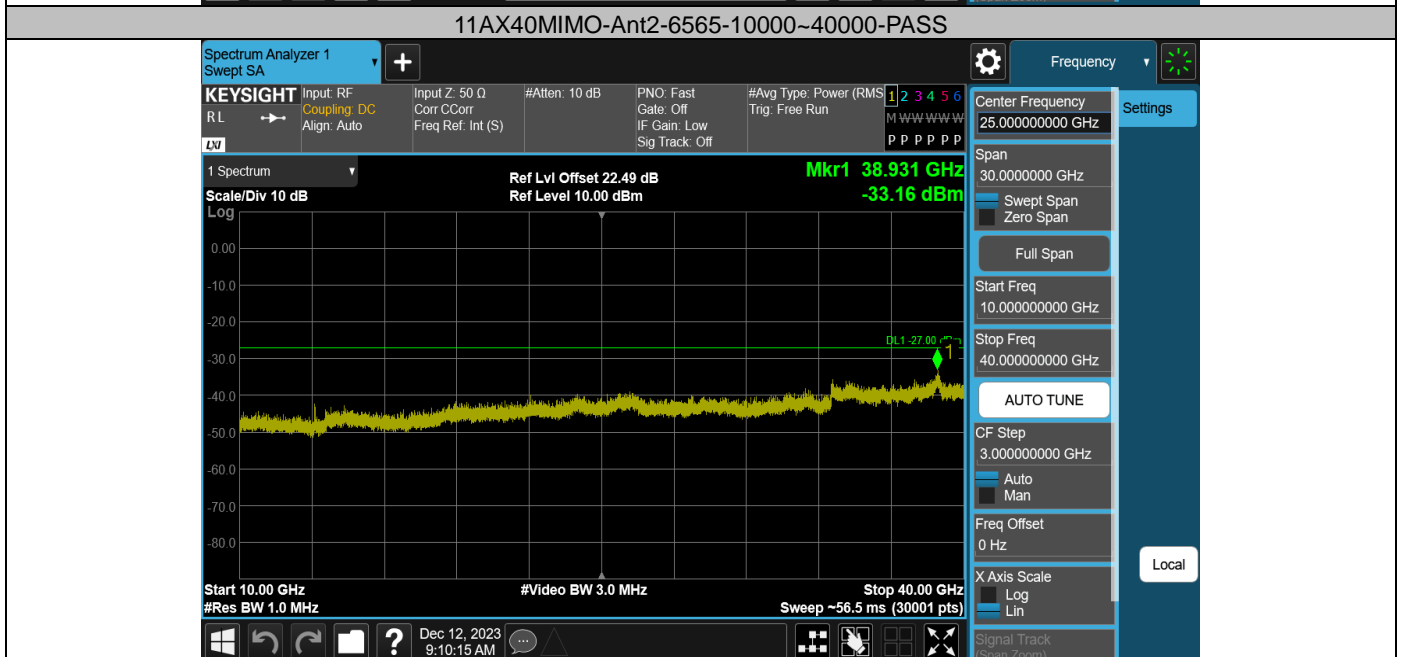

11AX40MIMO-Ant2-6525-30~3000-PASS

11AX40MIMO-Ant2-6525-3000~10000-PASS

11AX40MIMO-Ant2-6525-10000~40000-PASS

11AX40MIMO-Ant2-6685-30~3000-PASS

11AX40MIMO-Ant2-6685-3000~10000-PASS

11AX40MIMO-Ant2-6685-10000~40000-PASS