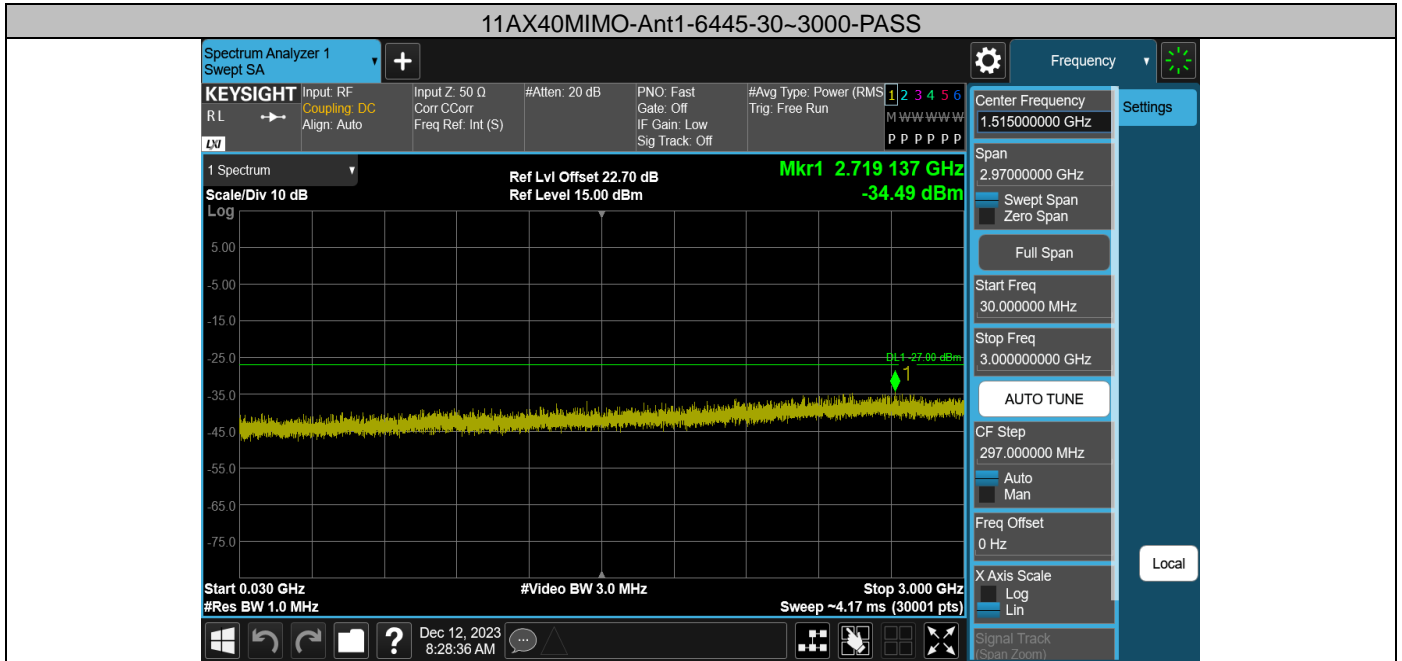

11AX40MIMO-Ant2-5965-30~3000-PASS

11AX40MIMO-Ant2-5965-3000~10000-PASS

11AX40MIMO-Ant2-5965-10000~40000-PASS

11AX40MIMO-Ant1-6405-30~3000-PASS

11AX40MIMO-Ant1-6405-3000~10000-PASS

11AX40MIMO-Ant1-6405-10000~40000-PASS