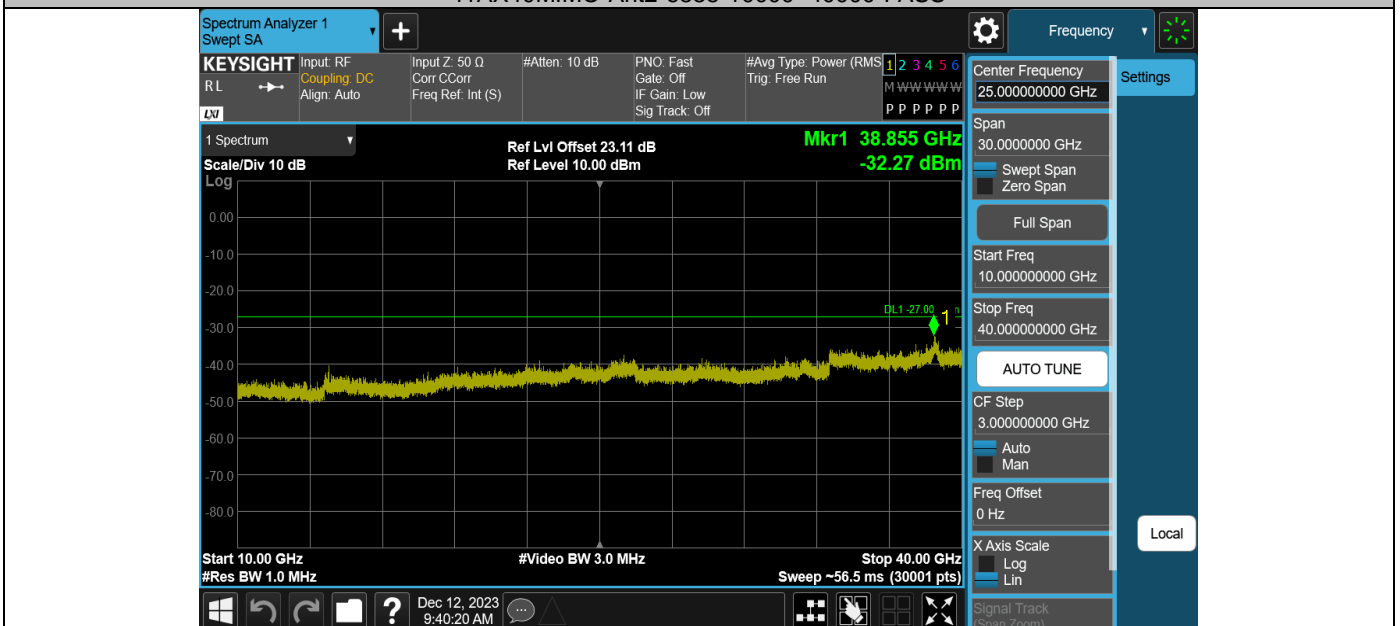

11AX40MIMO-Ant1-6845-30~3000-PASS

11AX40MIMO-Ant1-6845-3000~10000-PASS

11AX40MIMO-Ant1-6845-10000~40000-PASS

11AX40MIMO-Ant2-6885-30~3000-PASS

11AX40MIMO-Ant2-6885-3000~10000-PASS

11AX40MIMO-Ant2-6885-10000~40000-PASS