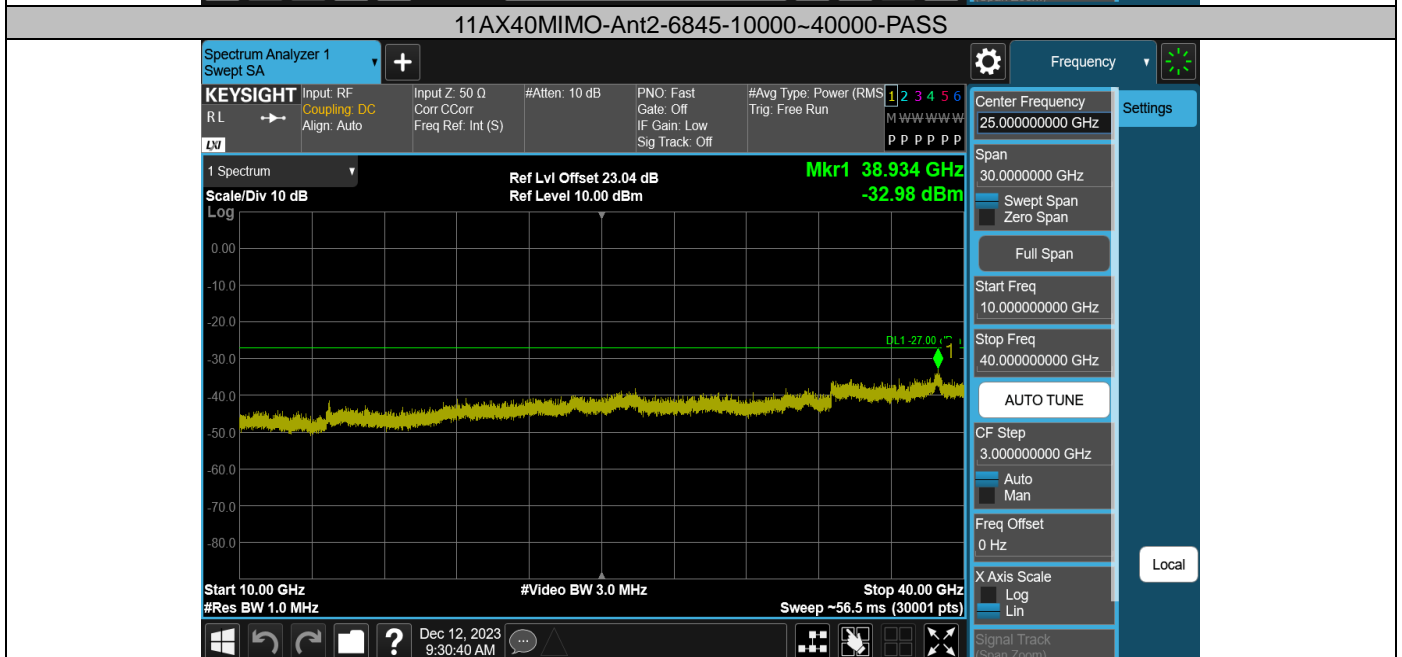

11AX40MIMO-Ant1-6845-30~3000-PASS

11AX40MIMO-Ant1-6845-3000~10000-PASS

11AX40MIMO-Ant1-6845-10000~40000-PASS

11AX40MIMO-Ant2-6885-30~3000-PASS

11AX40MIMO-Ant2-6885-3000~10000-PASS

11AX40MIMO-Ant2-6885-10000~40000-PASS