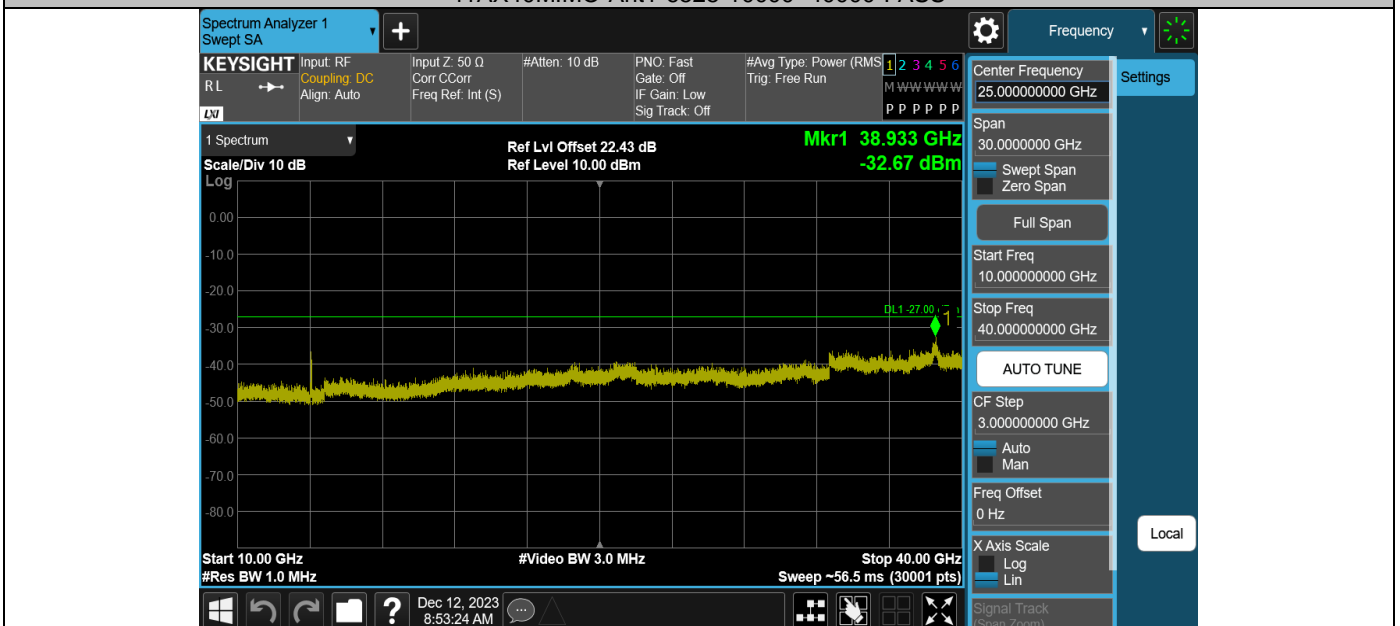

11AX40MIMO-Ant2-6485-30~3000-PASS

11AX40MIMO-Ant2-6485-3000~10000-PASS

11AX40MIMO-Ant2-6485-10000~40000-PASS

11AX40MIMO-Ant1-6525-30~3000-PASS

11AX40MIMO-Ant1-6525-3000~10000-PASS

11AX40MIMO-Ant1-6525-10000~40000-PASS