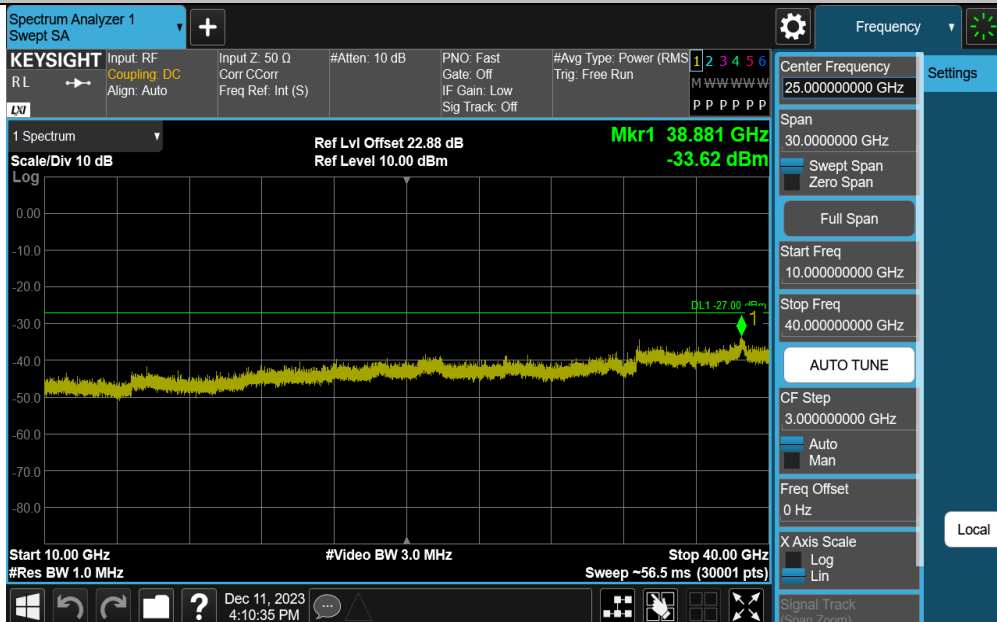

11AX20MIMO-Ant2-7115-30~3000-PASS

11AX20MIMO-Ant2-7115-3000~10000-PASS

11AX20MIMO-Ant2-7115-10000~40000-PASS

11AX40MIMO-Ant1-5965-30~3000-PASS

11AX40MIMO-Ant1-5965-3000~10000-PASS

11AX40MIMO-Ant1-5965-10000~40000-PASS