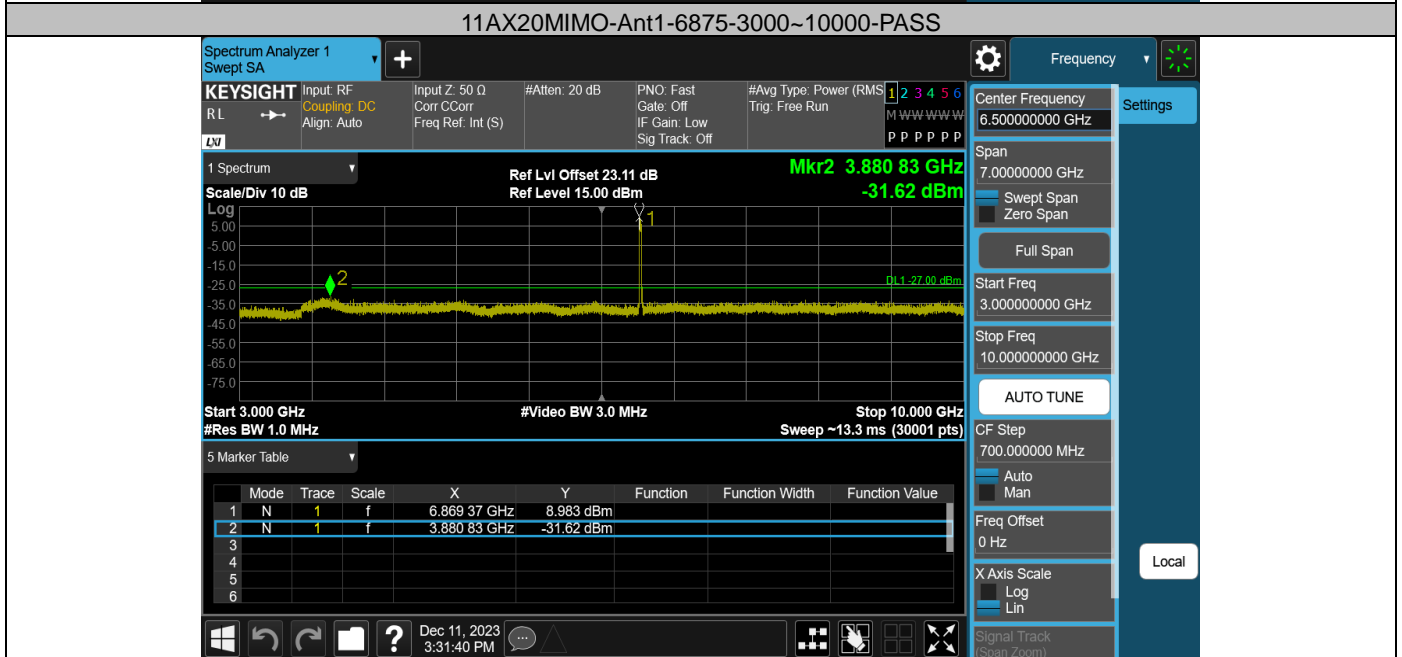

11AX20MIMO-Ant1-6855-30~3000-PASS

11AX20MIMO-Ant1-6855-3000~10000-PASS

11AX20MIMO-Ant1-6855-10000~40000-PASS

11AX20MIMO-Ant1-6895-30~3000-PASS

11AX20MIMO-Ant1-6895-3000~10000-PASS

11AX20MIMO-Ant1-6895-10000~40000-PASS