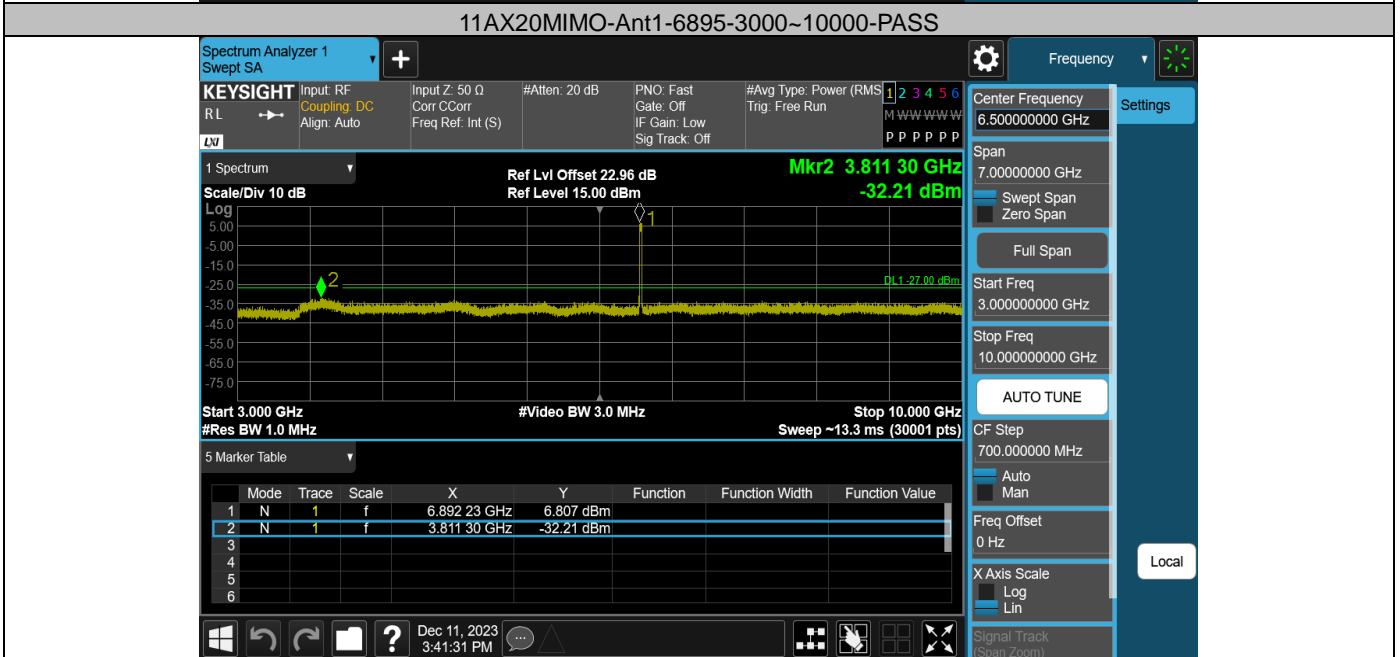

11AX20MIMO-Ant1-6855-30~3000-PASS

11AX20MIMO-Ant1-6855-3000~10000-PASS

11AX20MIMO-Ant1-6855-10000~40000-PASS

11AX20MIMO-Ant1-6895-30~3000-PASS

11AX20MIMO-Ant1-6895-3000~10000-PASS

11AX20MIMO-Ant1-6895-10000~40000-PASS