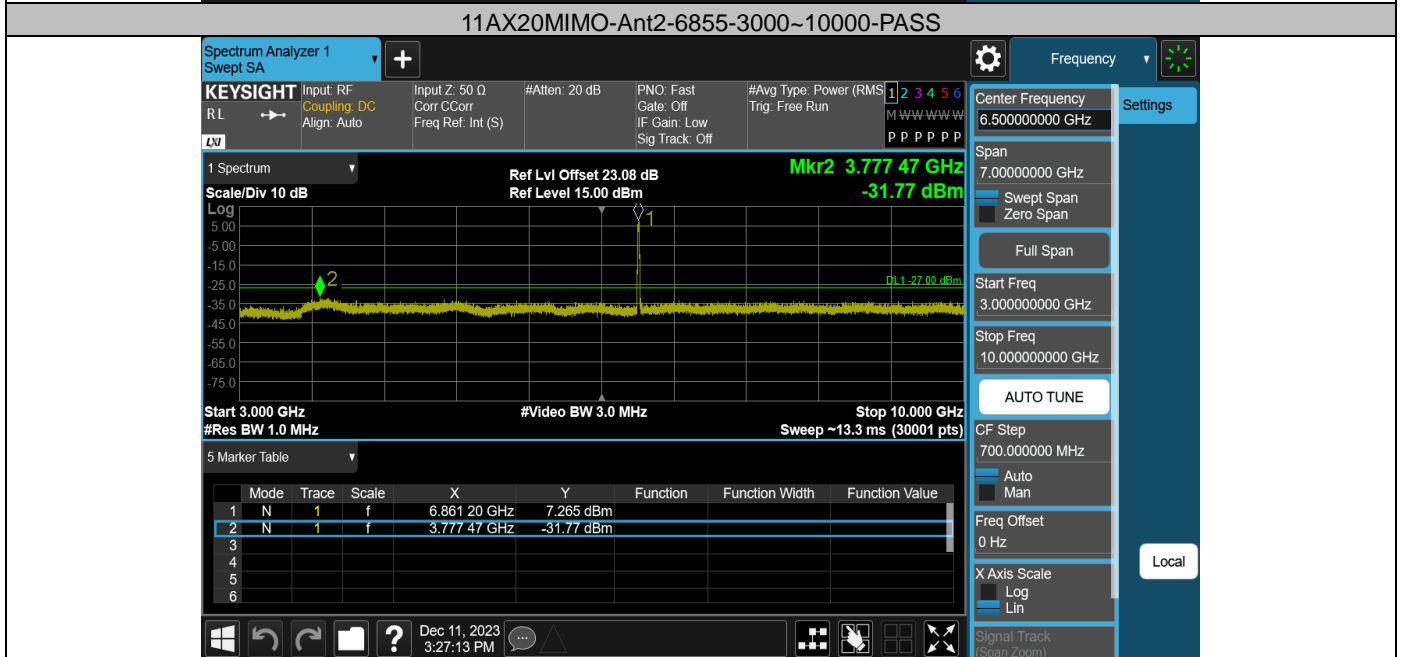

11AX20MIMO-Ant1-6855-30~3000-PASS

11AX20MIMO-Ant1-6855-3000~10000-PASS

11AX20MIMO-Ant1-6855-10000~40000-PASS

11AX20MIMO-Ant1-6895-30~3000-PASS

11AX20MIMO-Ant1-6895-3000~10000-PASS

11AX20MIMO-Ant1-6895-10000~40000-PASS