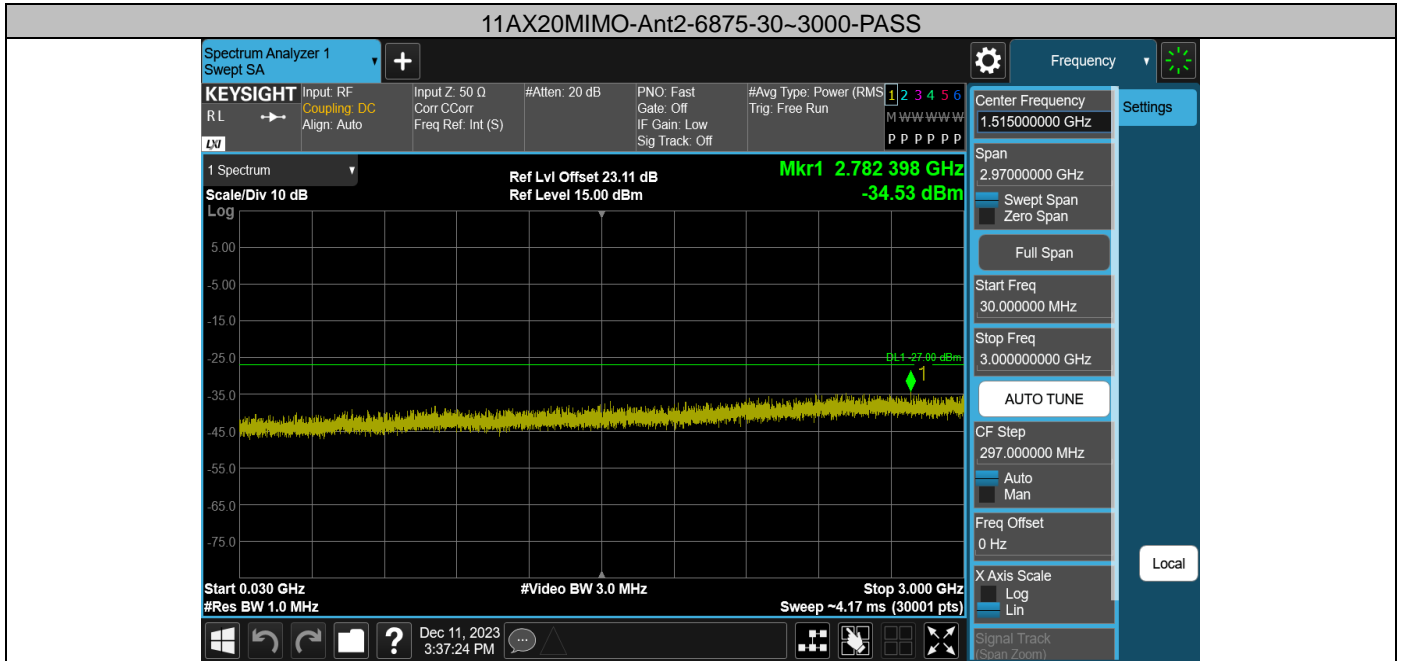

11AX20MIMO-Ant1-6855-30~3000-PASS

11AX20MIMO-Ant1-6855-3000~10000-PASS

11AX20MIMO-Ant1-6855-10000~40000-PASS

11AX20MIMO-Ant1-6895-30~3000-PASS

11AX20MIMO-Ant1-6895-3000~10000-PASS

11AX20MIMO-Ant1-6895-10000~40000-PASS