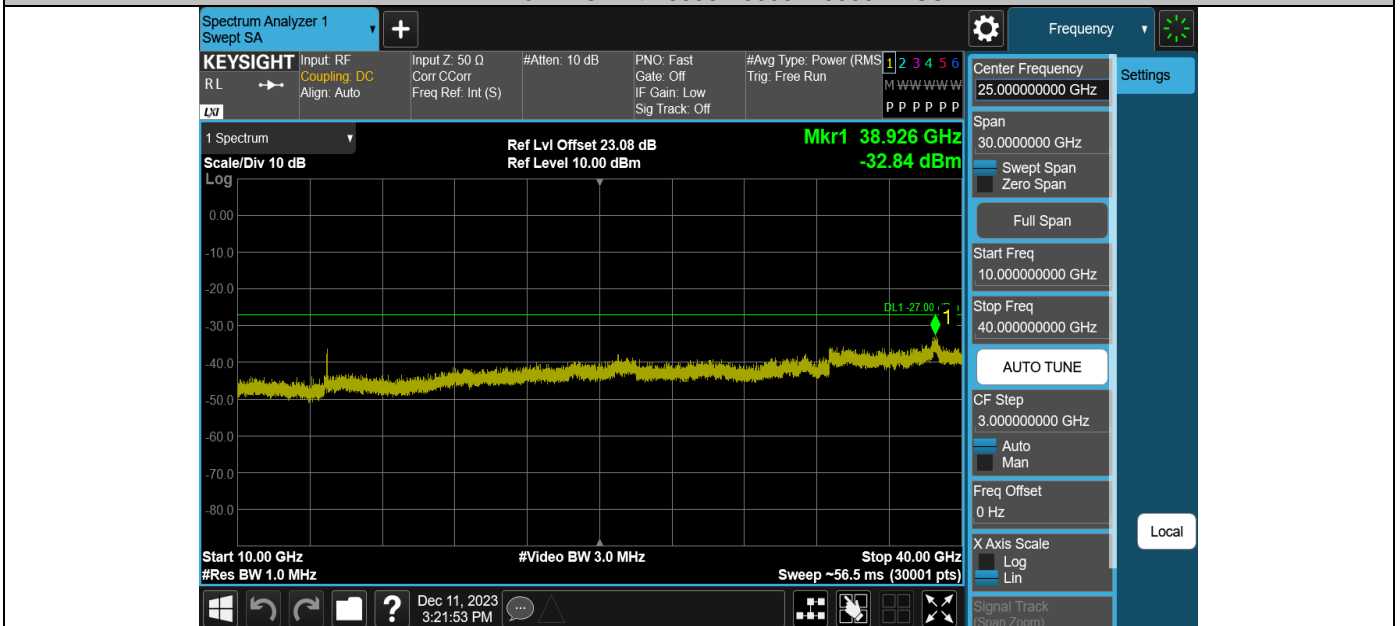

11AX20MIMO-Ant1-6855-30~3000-PASS

11AX20MIMO-Ant1-6855-3000~10000-PASS

11AX20MIMO-Ant1-6855-10000~40000-PASS

11AX20MIMO-Ant1-6895-30~3000-PASS

11AX20MIMO-Ant1-6895-3000~10000-PASS

11AX20MIMO-Ant1-6895-10000~40000-PASS