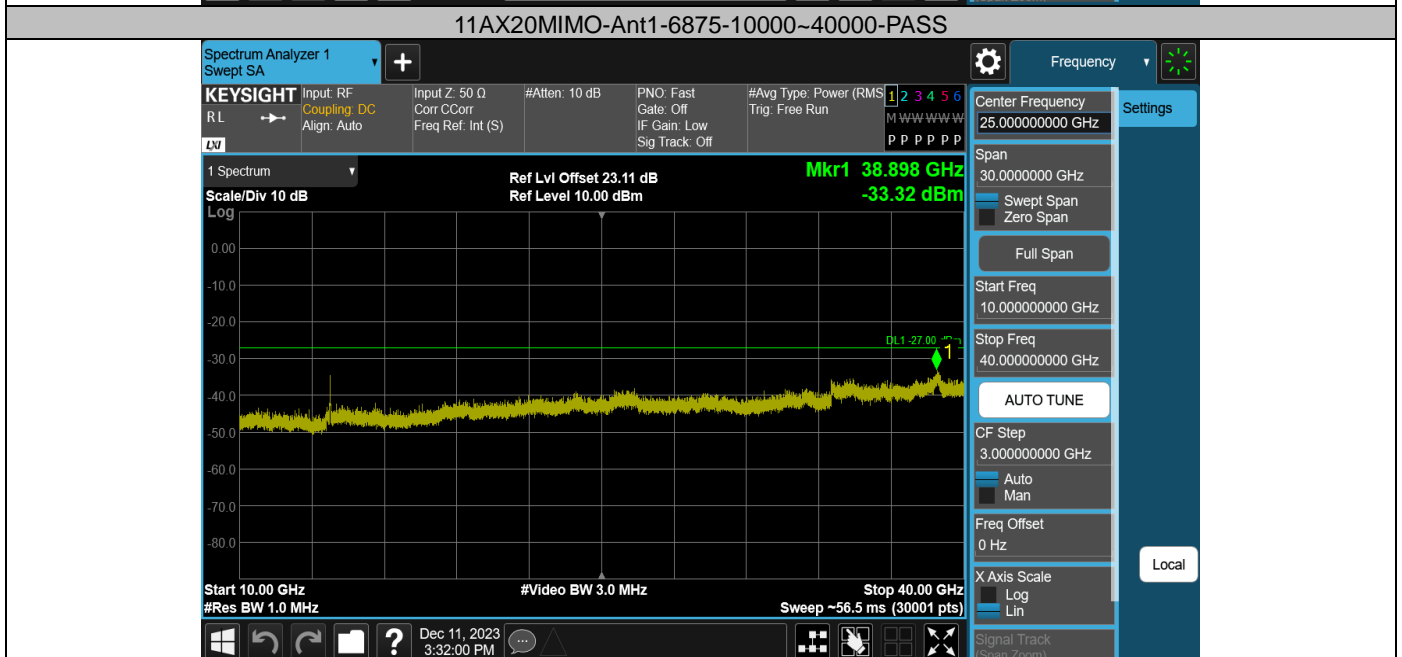

11AX20MIMO-Ant1-6855-30~3000-PASS

11AX20MIMO-Ant1-6855-3000~10000-PASS

11AX20MIMO-Ant1-6855-10000~40000-PASS

11AX20MIMO-Ant1-6895-30~3000-PASS

11AX20MIMO-Ant1-6895-3000~10000-PASS

11AX20MIMO-Ant1-6895-10000~40000-PASS