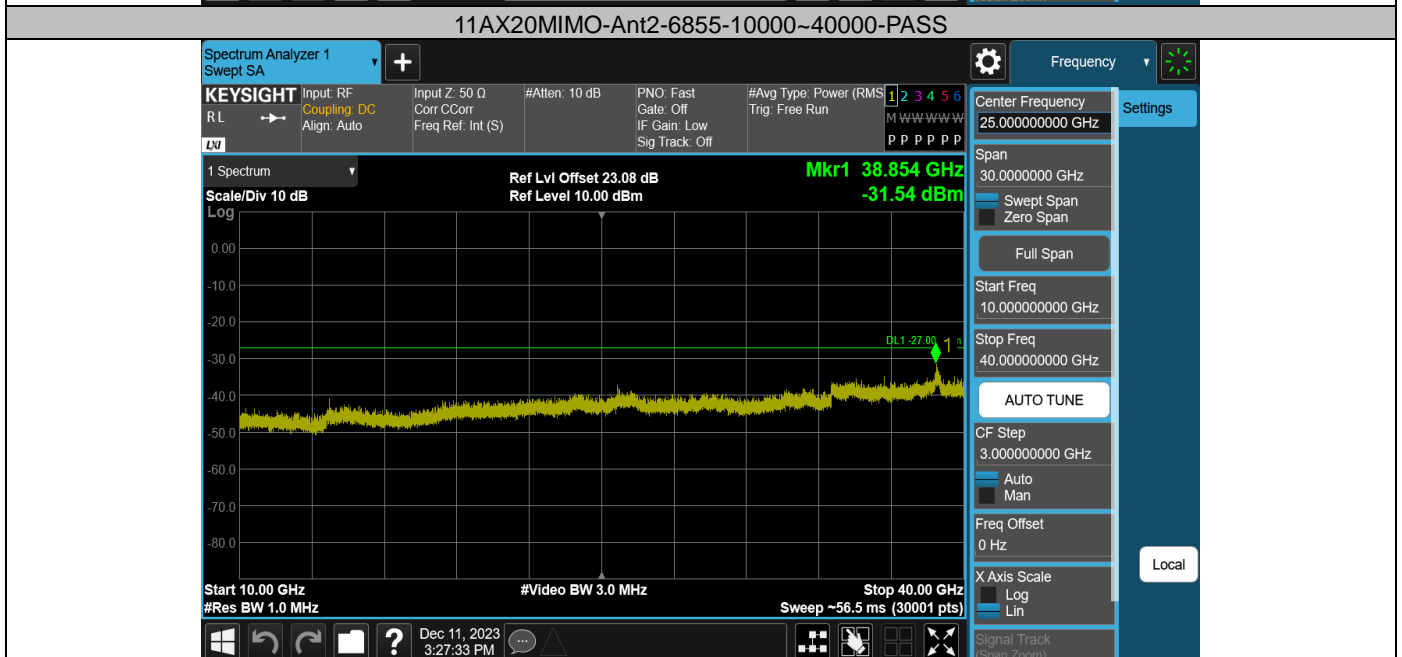

11AX20MIMO-Ant1-6855-30~3000-PASS

11AX20MIMO-Ant1-6855-3000~10000-PASS

11AX20MIMO-Ant1-6855-10000~40000-PASS

11AX20MIMO-Ant1-6895-30~3000-PASS

11AX20MIMO-Ant1-6895-3000~10000-PASS

11AX20MIMO-Ant1-6895-10000~40000-PASS