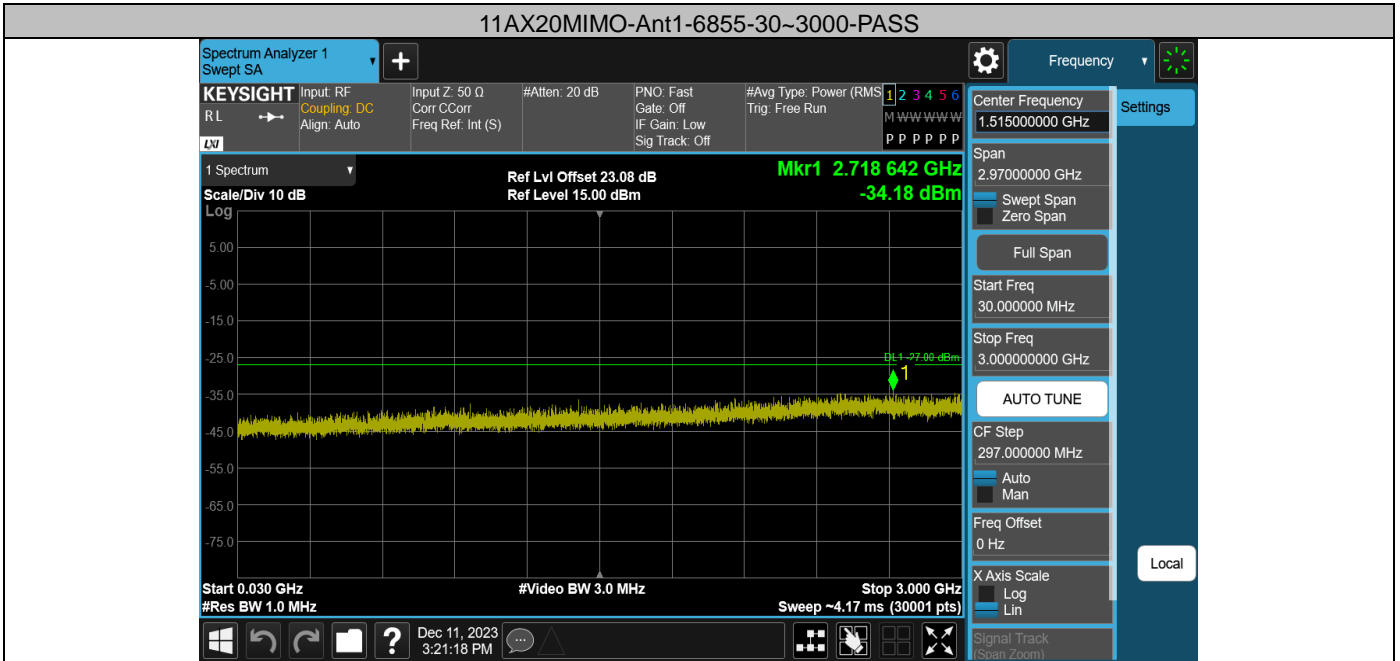

11AX20MIMO-Ant1-6855-30~3000-PASS

11AX20MIMO-Ant1-6855-3000~10000-PASS

11AX20MIMO-Ant1-6855-10000~40000-PASS

11AX20MIMO-Ant1-6895-30~3000-PASS

11AX20MIMO-Ant1-6895-3000~10000-PASS

11AX20MIMO-Ant1-6895-10000~40000-PASS