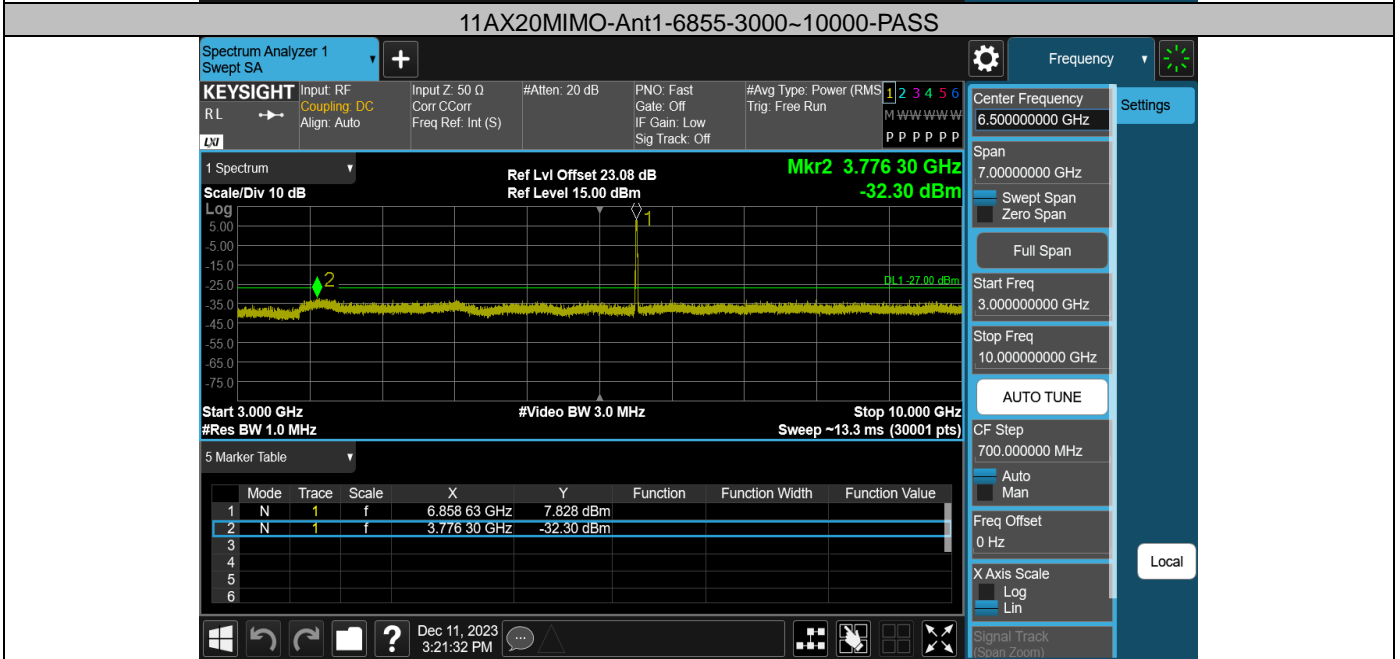

11AX20MIMO-Ant1-6855-30~3000-PASS

11AX20MIMO-Ant1-6855-3000~10000-PASS

11AX20MIMO-Ant1-6855-10000~40000-PASS

11AX20MIMO-Ant1-6895-30~3000-PASS

11AX20MIMO-Ant1-6895-3000~10000-PASS

11AX20MIMO-Ant1-6895-10000~40000-PASS