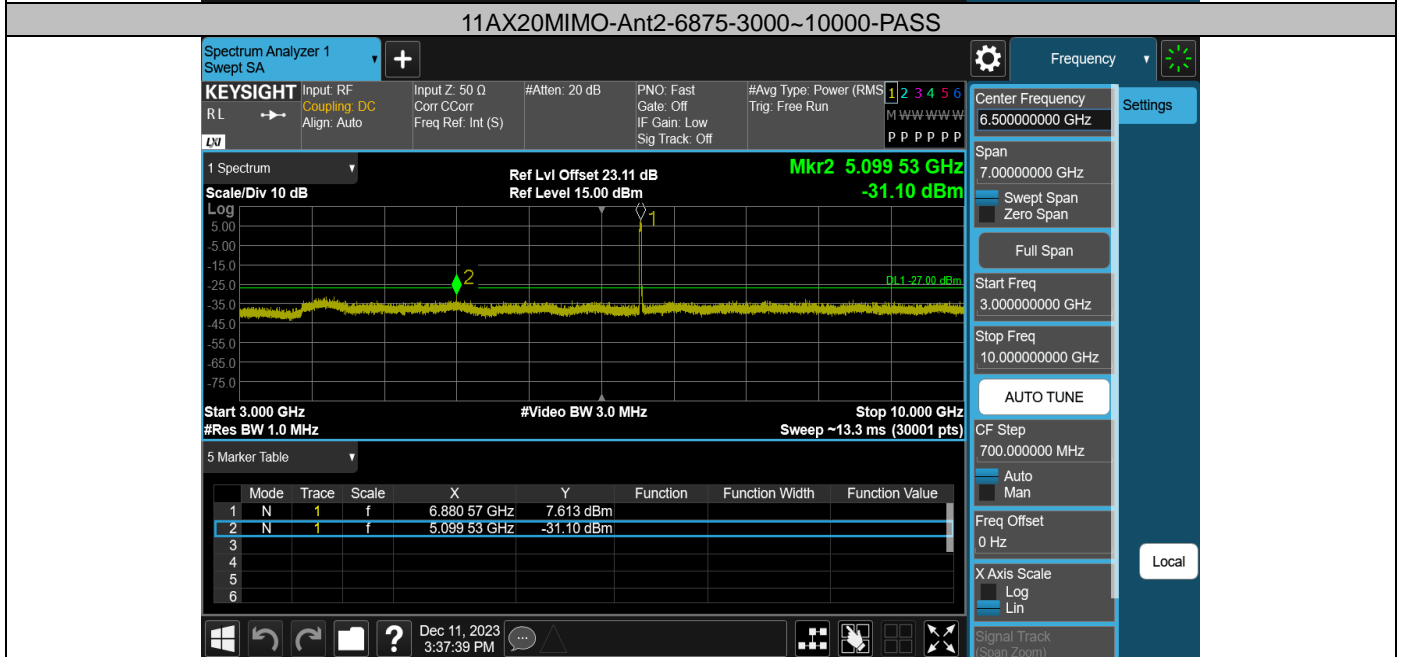

11AX20MIMO-Ant1-6855-30~3000-PASS

11AX20MIMO-Ant1-6855-3000~10000-PASS

11AX20MIMO-Ant1-6855-10000~40000-PASS

11AX20MIMO-Ant1-6895-30~3000-PASS

11AX20MIMO-Ant1-6895-3000~10000-PASS

11AX20MIMO-Ant1-6895-10000~40000-PASS