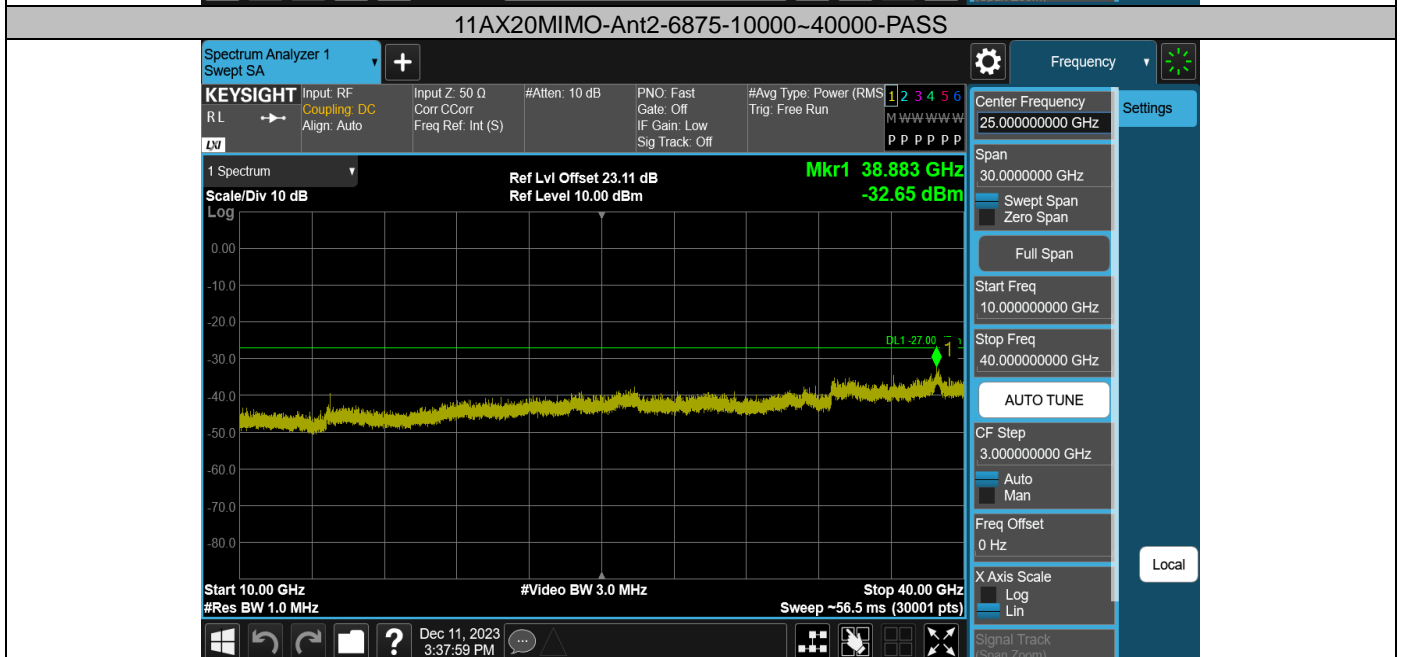

11AX20MIMO-Ant1-6855-30~3000-PASS

11AX20MIMO-Ant1-6855-3000~10000-PASS

11AX20MIMO-Ant1-6855-10000~40000-PASS

11AX20MIMO-Ant1-6895-30~3000-PASS

11AX20MIMO-Ant1-6895-3000~10000-PASS

11AX20MIMO-Ant1-6895-10000~40000-PASS