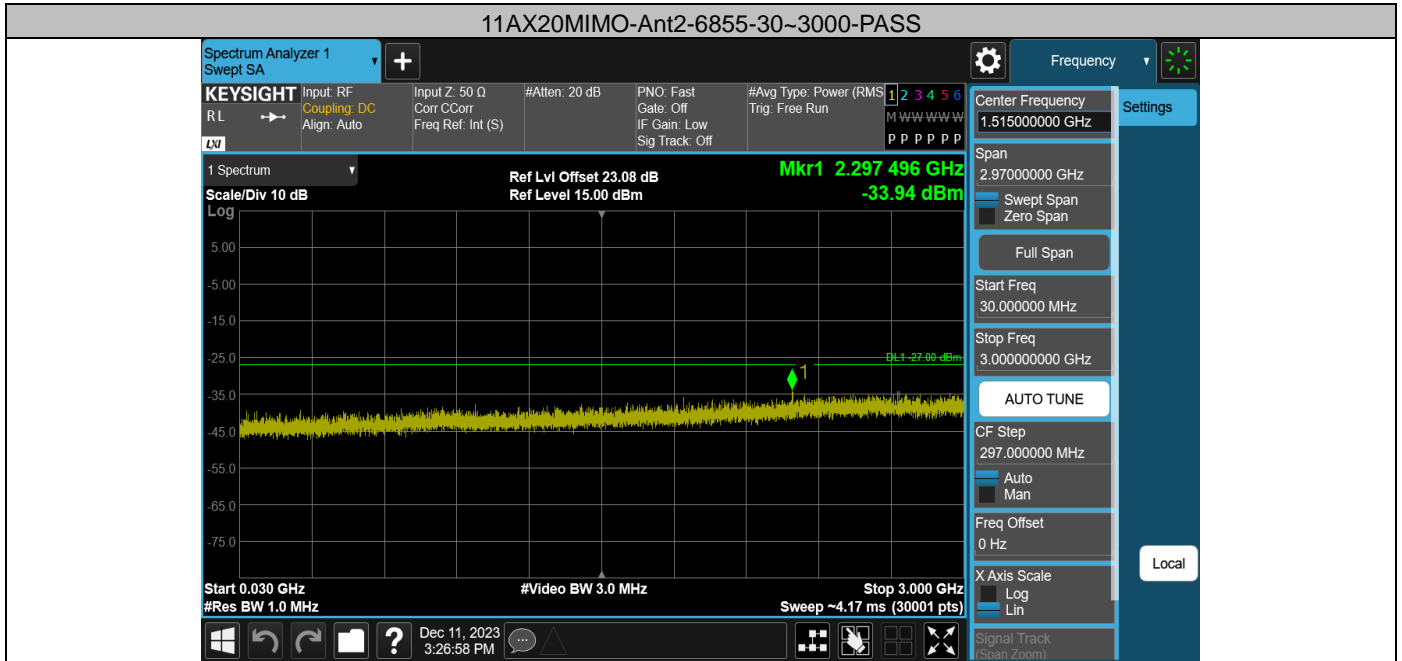

11AX20MIMO-Ant1-6855-30~3000-PASS

11AX20MIMO-Ant1-6855-3000~10000-PASS

11AX20MIMO-Ant1-6855-10000~40000-PASS

11AX20MIMO-Ant1-6895-30~3000-PASS

11AX20MIMO-Ant1-6895-3000~10000-PASS

11AX20MIMO-Ant1-6895-10000~40000-PASS