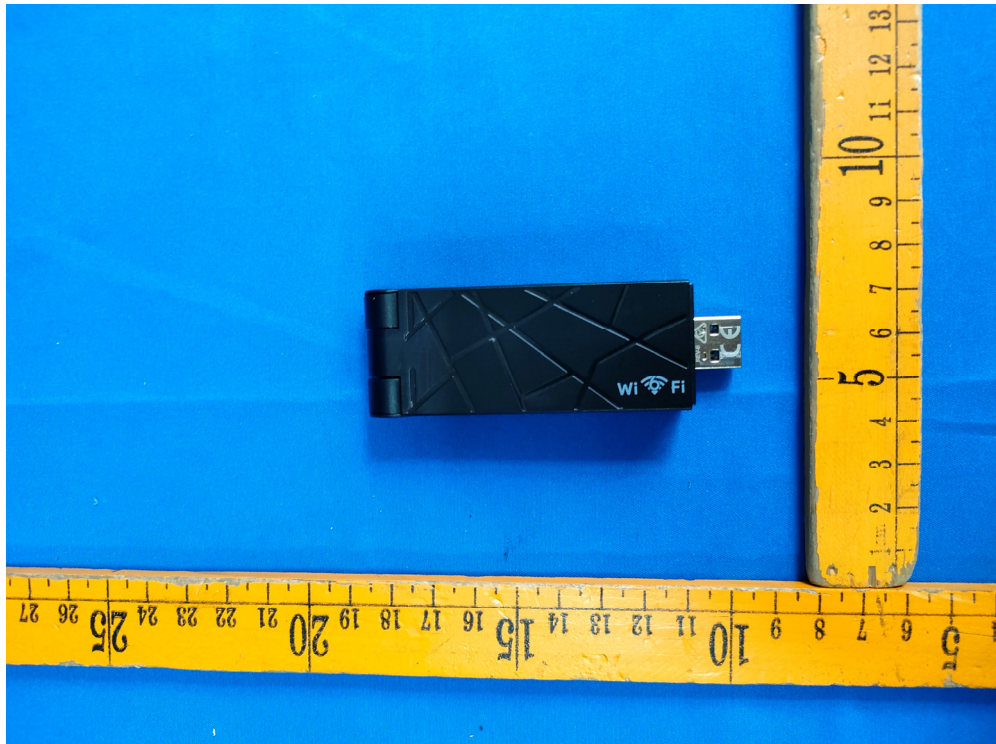

Appendix-WS-WN690X1-Photos

2. Photographs –Constructional Details

2.1. EUT – External View Model WS-WN690X1 FCC ID: NZ3-WN0005

Appendix-WS-WN690X1-Photos

Appendix-WS-WN690X1-Photos

Appendix-WS-WN690X1-Photos