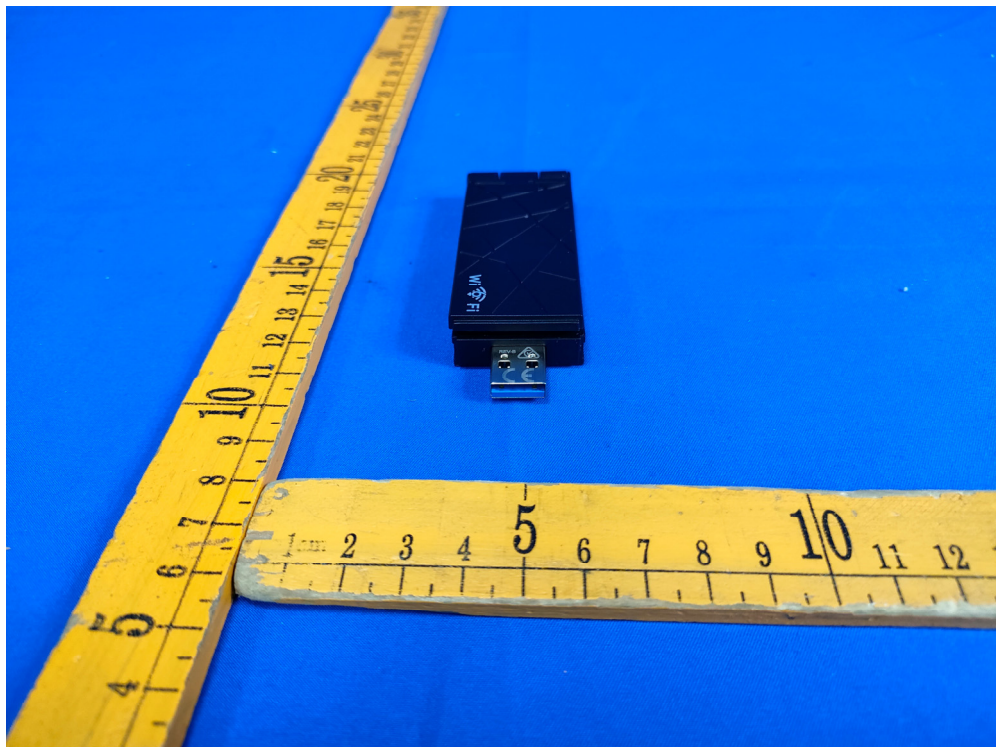

Appendix-WS-WN690X1-Photos

2. Photographs –Constructional Details

2.1. EUT – External View Model WS-WN690X1 FCC ID: NZ3-WN0005

Appendix-WS-WN690X1-Photos

Appendix-WS-WN690X1-Photos

Appendix-WS-WN690X1-Photos