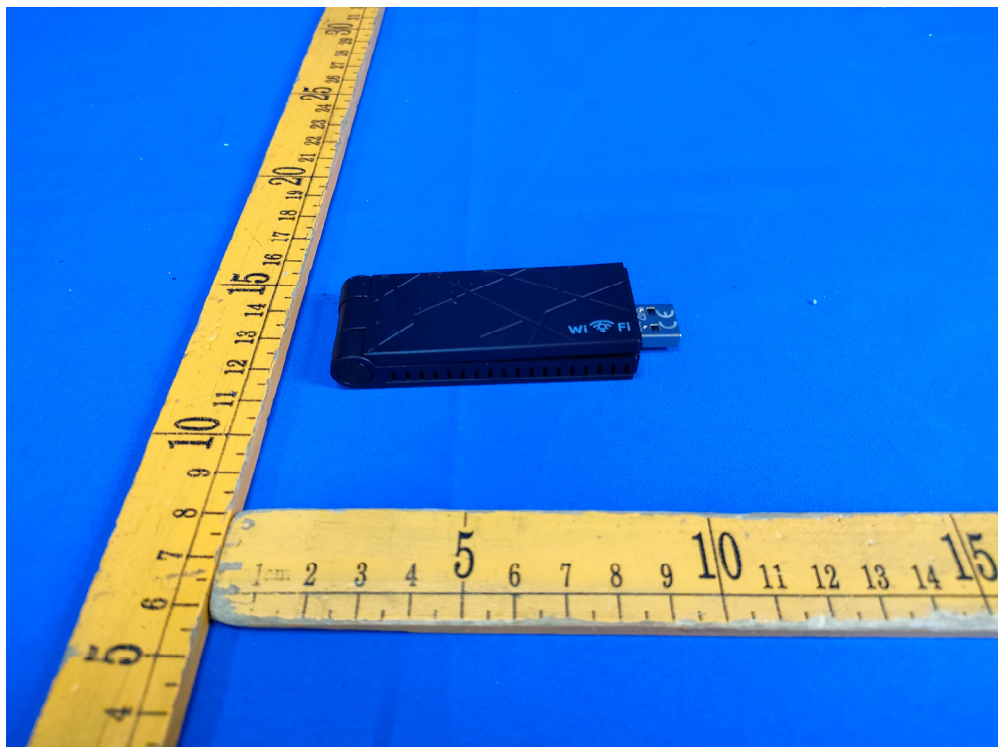

Appendix-WS-WN690X1-Photos

2. Photographs –Constructional Details

2.1. EUT – External View Model WS-WN690X1 FCC ID: NZ3-WN0005

Appendix-WS-WN690X1-Photos

Appendix-WS-WN690X1-Photos

Appendix-WS-WN690X1-Photos