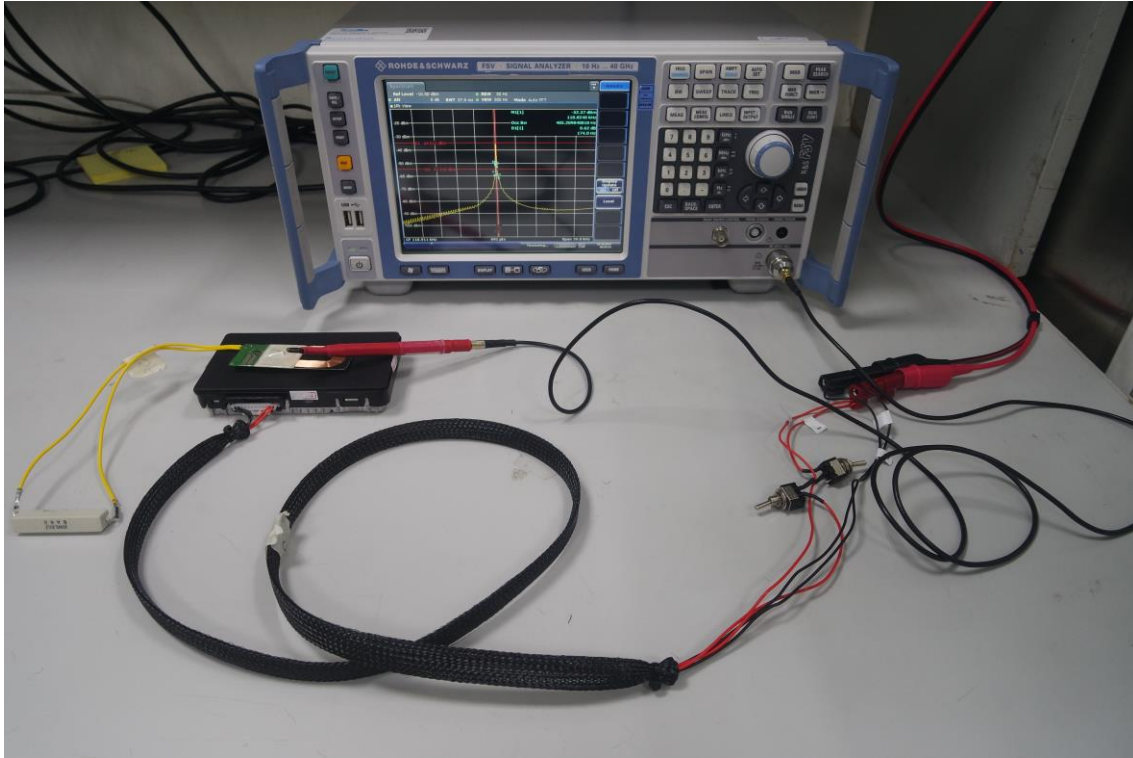

APPENDIX I PHOTOGRAPHS OF TEST SETUP RF Conducted Emission Setup Photo

RADIATED EMISSION SETUP PHOTOS

9 kHz - 30 MHz

Below 1G