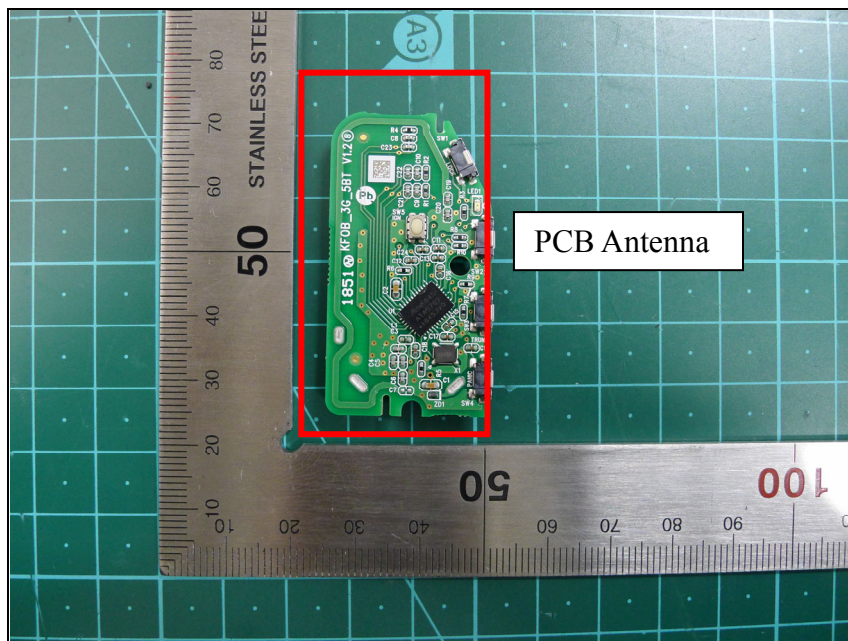

# **Internal photos of EUT**

**Model Name: SYEC5FOB1907**

*Internal view of EUT*

*Antenna view of EUT*

*Top view of Main PCB*

*Bottom view of Main PCB*