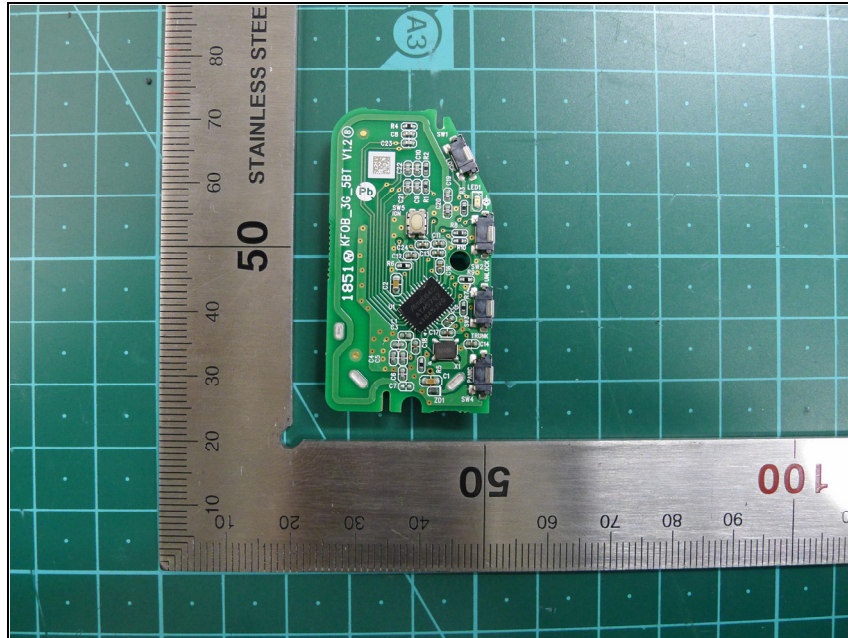

# **Internal photos of EUT**

**Model Name: SYEC5FOB1907**

*Internal view of EUT*

*Antenna view of EUT*

*Top view of Main PCB*

*Bottom view of Main PCB*