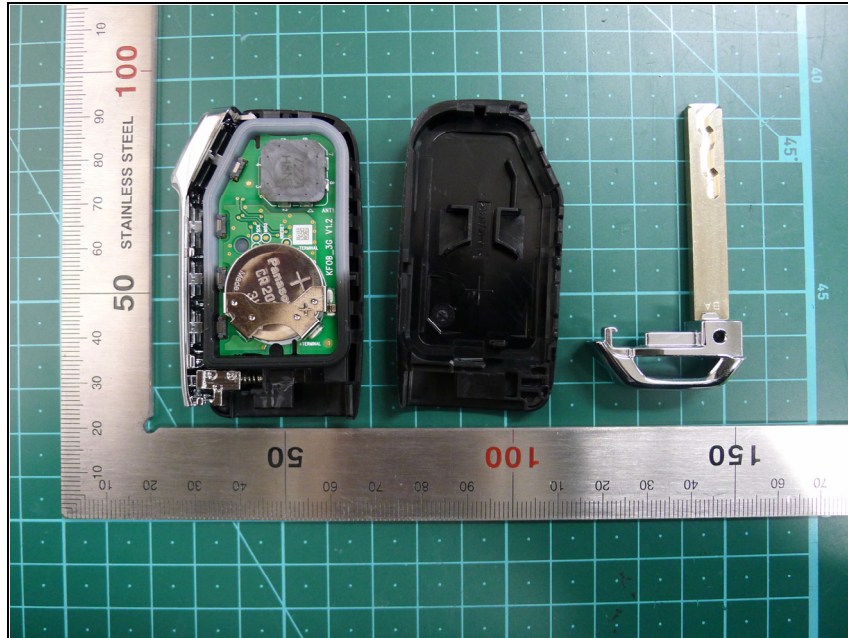

# **Internal photos of EUT**

**Model Name: SYEC5FOB1907**

*Internal view of EUT*

*Antenna view of EUT*

*Top view of Main PCB*

*Bottom view of Main PCB*