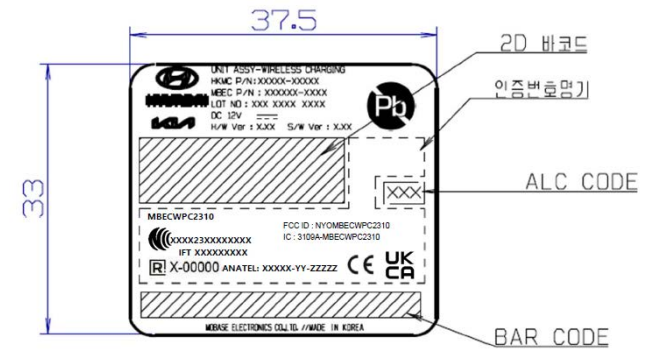

Label information

Model name: MBECWPC2310

Label will be placed on the bottom of the product.

<UNIT ASSY-WIRELESS CHARGING>