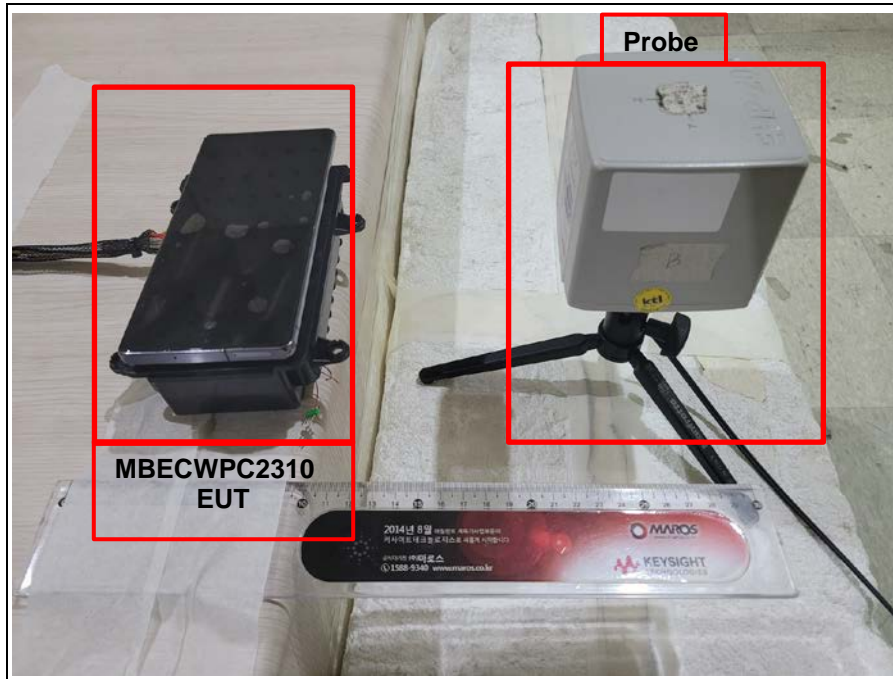

Test setup photo of EUT

1. Photo of Radiated Spurious Emission Test (9 kHz ~ 30 MHz)

3. Photo of Radiated Spurious Emission Test (30 MHz ~ 1 000 MHz)

2. Photos of MPE Test

Model name: MBECWPC2310

Point A

Point B

Model name: MBECWPC2310

Point C

Point D

Model name: MBECWPC2310

Point E

Model name: MBECWPC2310