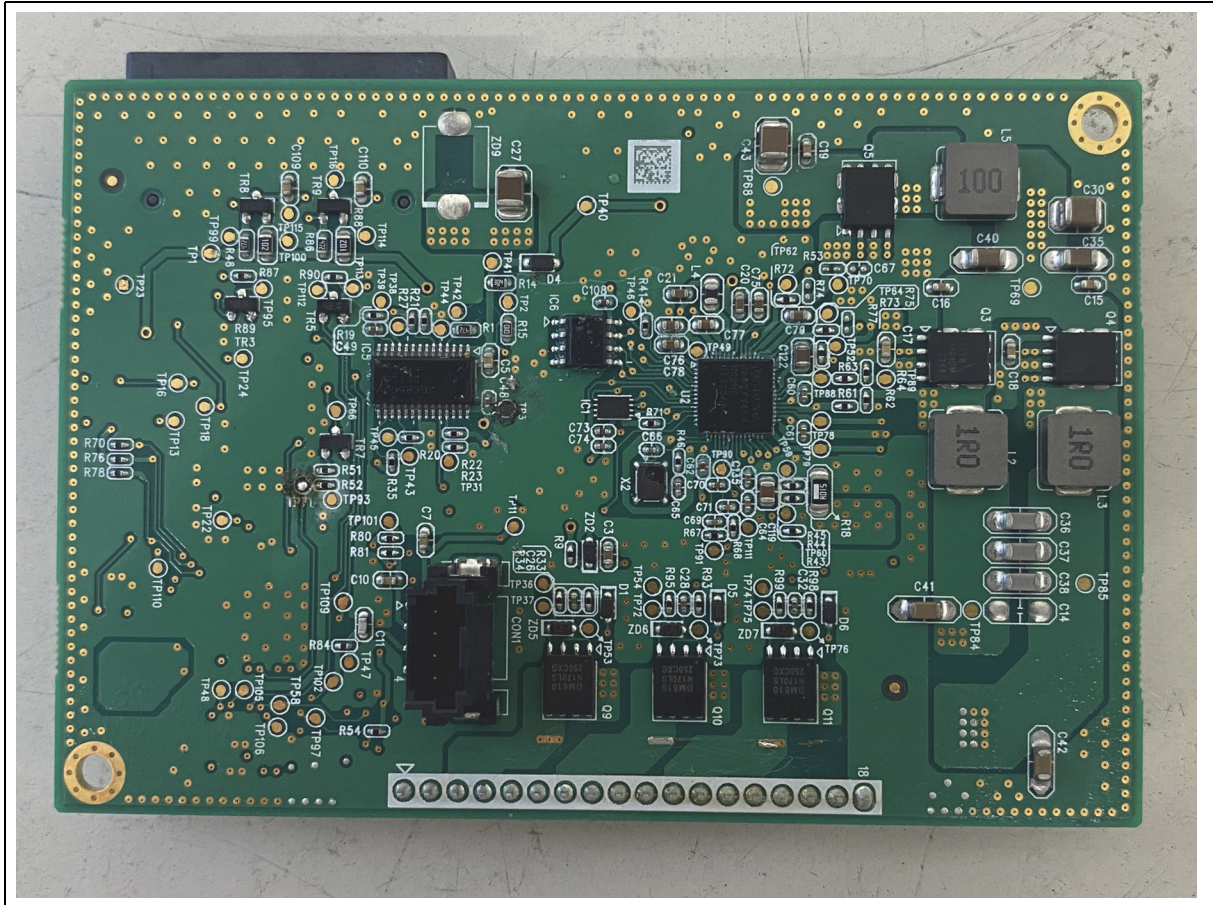

SGS

Internal photos of EUT

Model name: MBECWPC2310

Internal view of EUT

Model name: MBECWPC2310

Top view of Main PCB

Model name: MBECWPC2310

Bottom view of Main PCB

Model name: MBECWPC2310

Top view of Antenna PCB

Model name: MBECWPC2310

Top view of Antenna PCB

Model name: MBECWPC2310