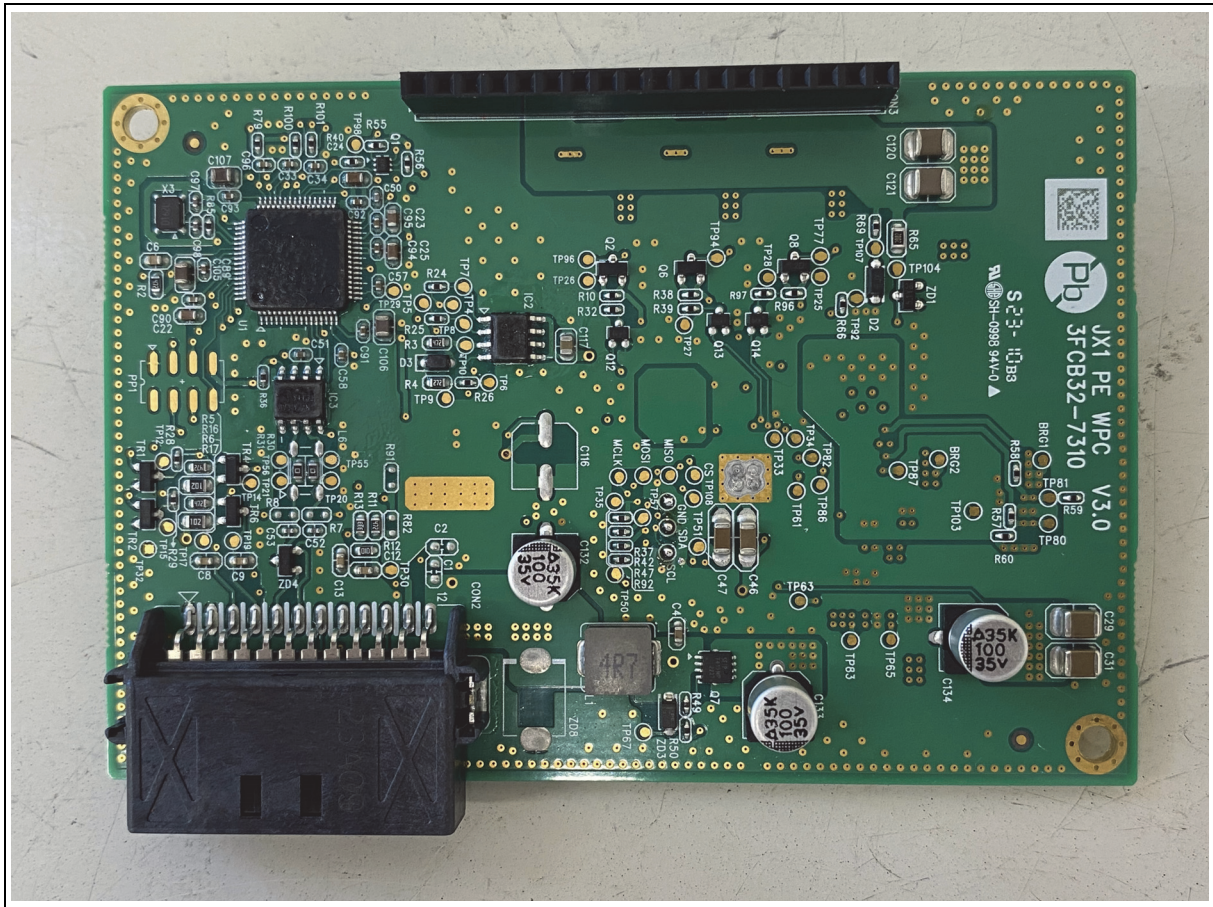

SGS

Internal photos of EUT

Model name: MBECWPC2310

Internal view of EUT

Model name: MBECWPC2310

Top view of Main PCB

Model name: MBECWPC2310

Bottom view of Main PCB

Model name: MBECWPC2310

Top view of Antenna PCB

Model name: MBECWPC2310

Top view of Antenna PCB

Model name: MBECWPC2310