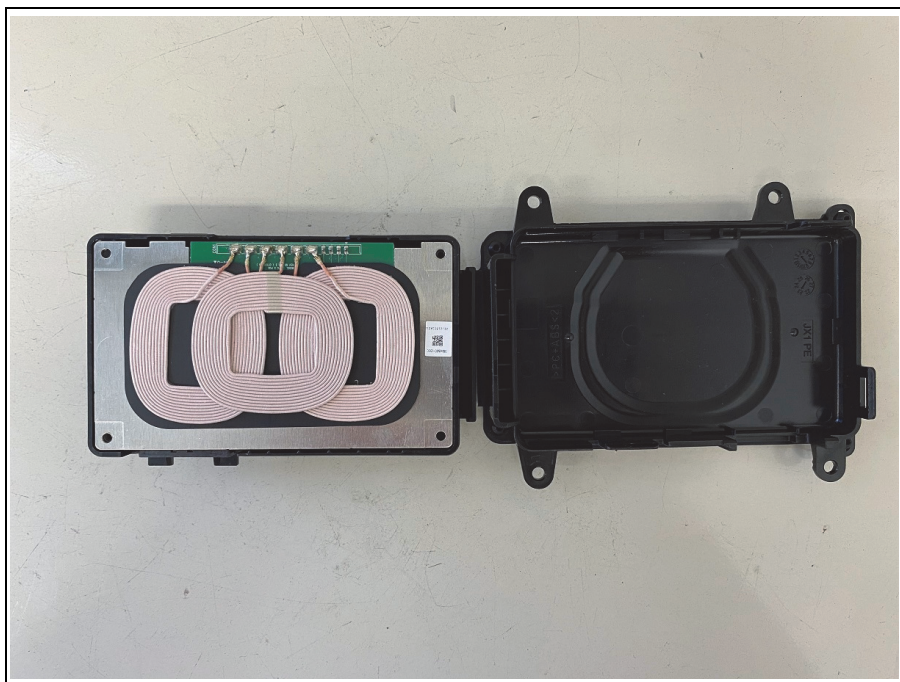

SGS

Internal photos of EUT

Model name: MBECWPC2310

Internal view of EUT

Model name: MBECWPC2310

Top view of Main PCB

Model name: MBECWPC2310

Bottom view of Main PCB

Model name: MBECWPC2310

Top view of Antenna PCB

Model name: MBECWPC2310

Top view of Antenna PCB

Model name: MBECWPC2310