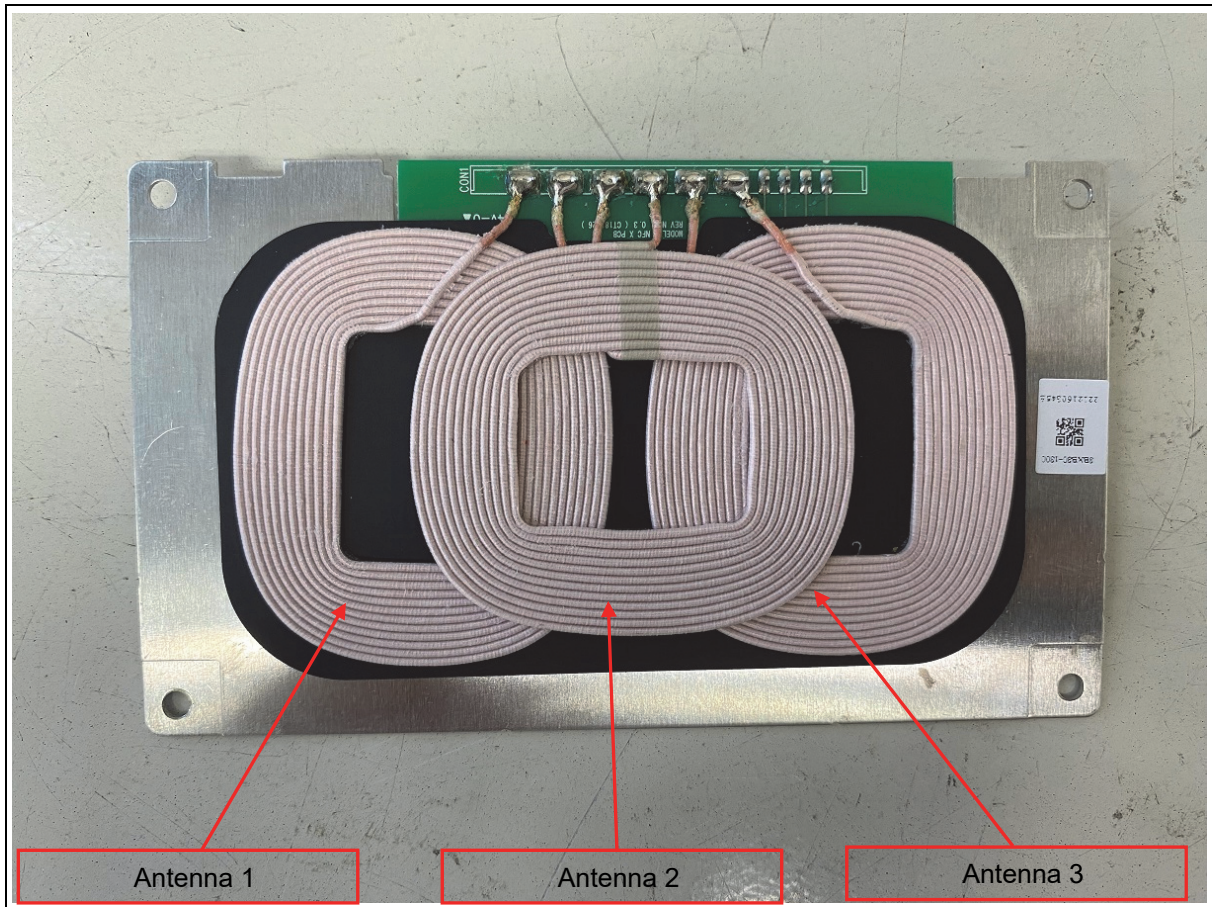

SGS

Internal photos of EUT

Model name: MBECWPC2310

Internal view of EUT

Model name: MBECWPC2310

Top view of Main PCB

Model name: MBECWPC2310

Bottom view of Main PCB

Model name: MBECWPC2310

Top view of Antenna PCB

Model name: MBECWPC2310

Top view of Antenna PCB

Model name: MBECWPC2310