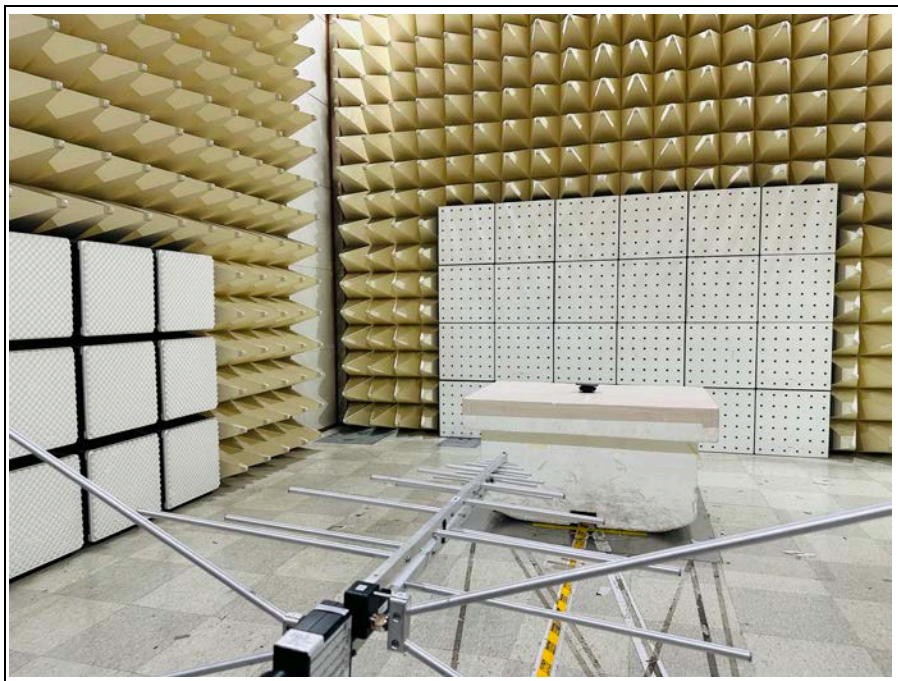

Test setup photo of EUT

1. Photo of Radiated Spurious Emission Test (9 kHz ~ 30 MHz)

3. Photo of Radiated Spurious Emission Test (30 MHz ~ 1 000 MHz)

2. Photos of MPE Test

Model name: MBECWPC2307

Point A

Point B