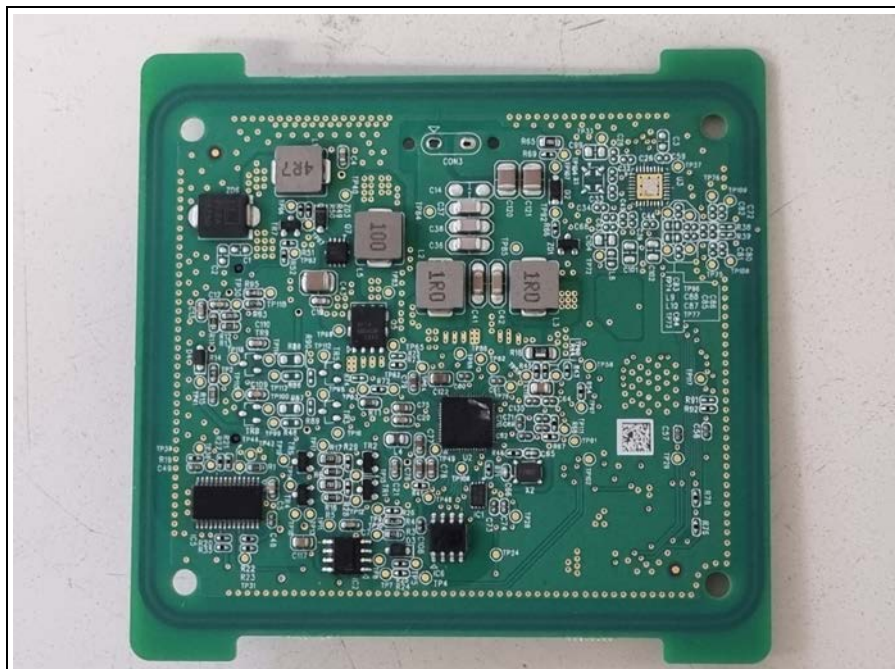

# **Internal photos of EUT**

Model name: MBECWPC2307

***Internal view of EUT***

## Top view of Main PCB

## Bottom view of Main PCB

Model name: MBECWPC2307

***View of Antenna***

Loop coil antenna