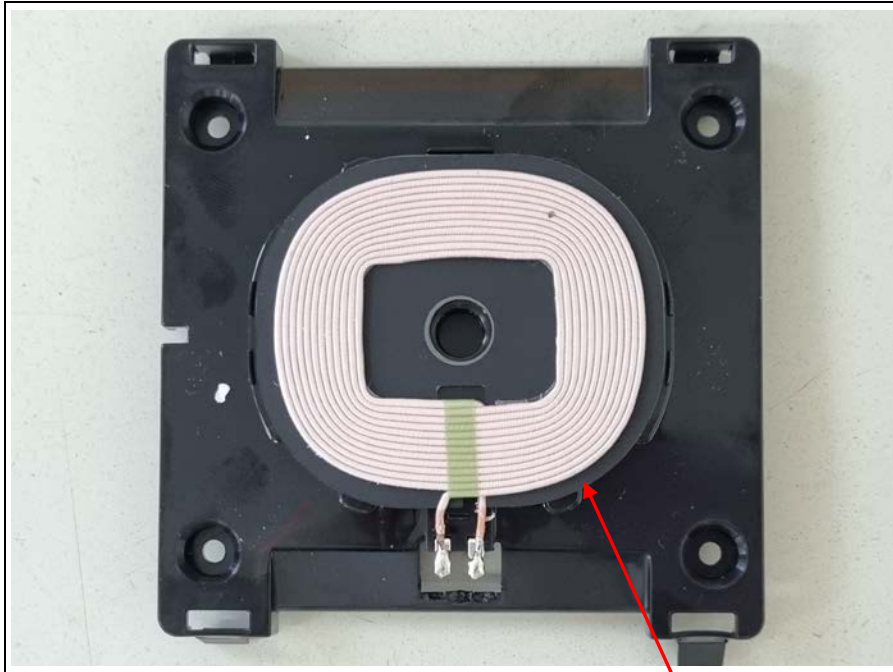

## Top view of Main PCB

## Bottom view of Main PCB

Model name: MBECWPC2307

***View of Antenna***

Loop coil antenna