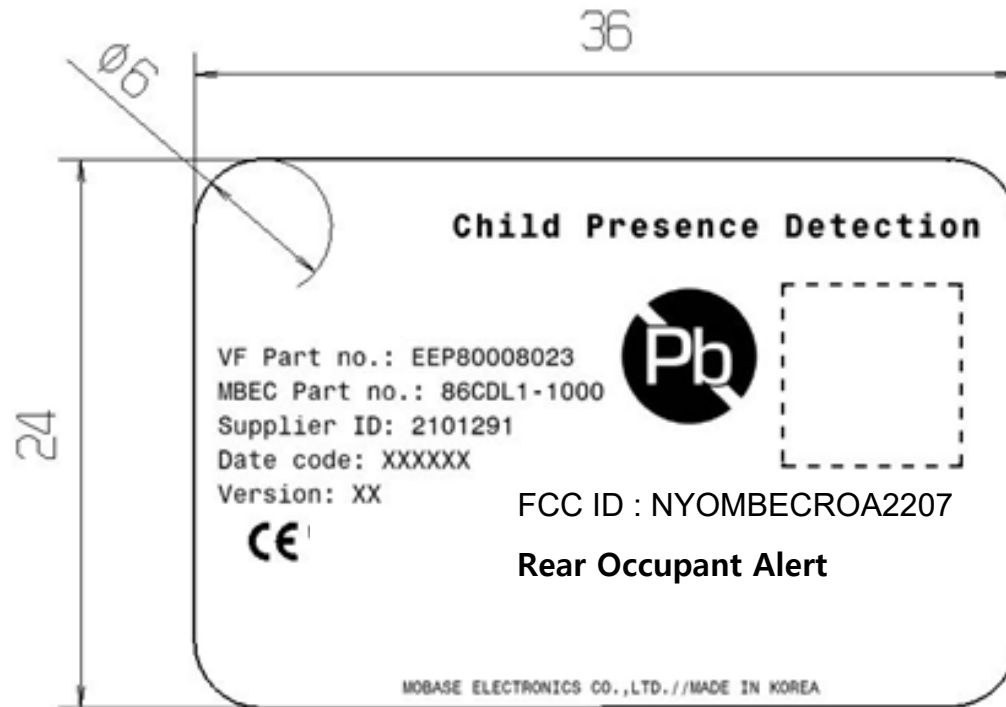

Label information

Model name: Rear Occupant Alert

<Bottom of EUT>

*FCC statement will be inserted in user manual