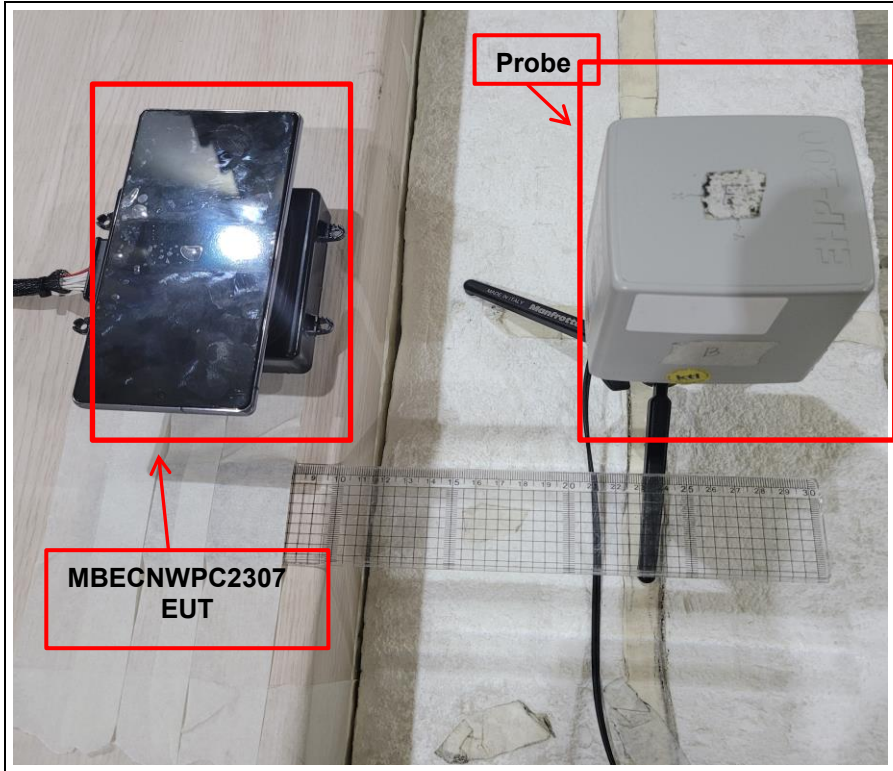

Test setup photo of EUT

1. Photo of Radiated Spurious Emission Test (9 kHz ~ 30 MHz)

3. Photo of Radiated Spurious Emission Test (30 MHz ~ 1 000 MHz)

2. Photos of MPE Test

Model name: MBECNWPC2307

Point A

Point B

Point C

Point D

Model name: MBECNWPC2307

Point E

Model name: MBECNWPC2307