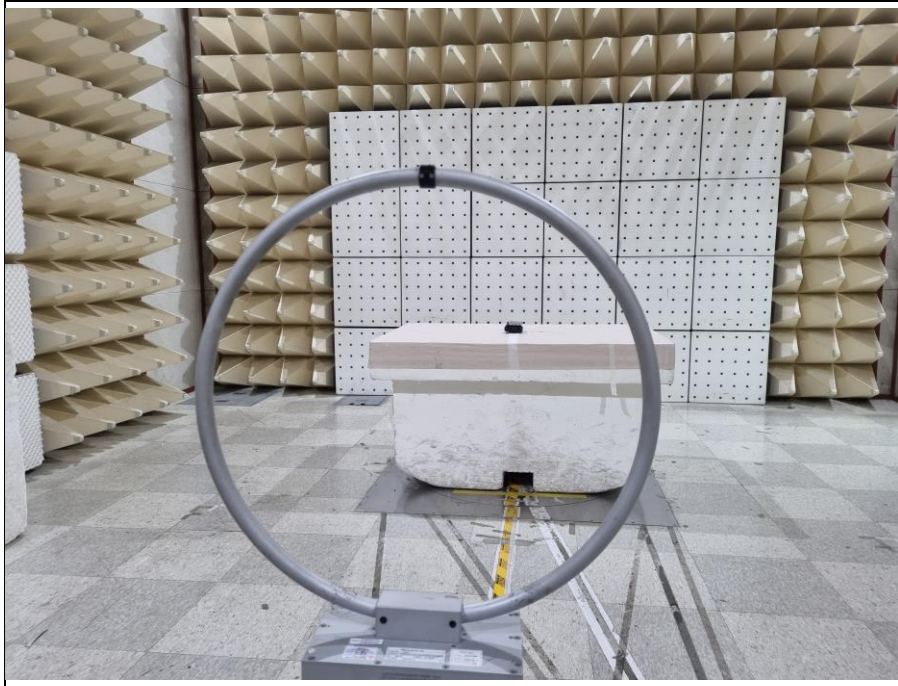

Test setup photo of EUT

1. Photo of Radiated Spurious Emission Test (9 kHz ~ 30 MHz)

3. Photo of Radiated Spurious Emission Test (30 MHz ~ 1 000 MHz)

2. Photos of MPE Test

Model name: MBECNWPC2307

Point A

Point B

Point C

Point D

Model name: MBECNWPC2307

Point E

Model name: MBECNWPC2307