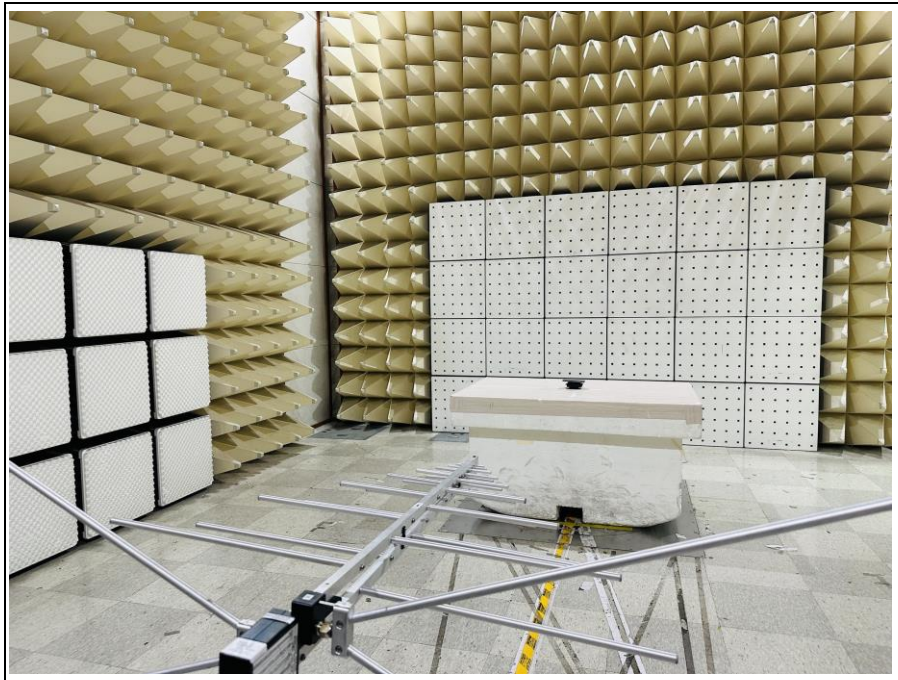

Test setup photo of EUT

1. Photo of Radiated Spurious Emission Test (9 kHz ~ 30 MHz)

3. Photo of Radiated Spurious Emission Test (30 MHz ~ 1 000 MHz)

2. Photos of MPE Test

Model name: MBECNWPC2307

Point A

Point B