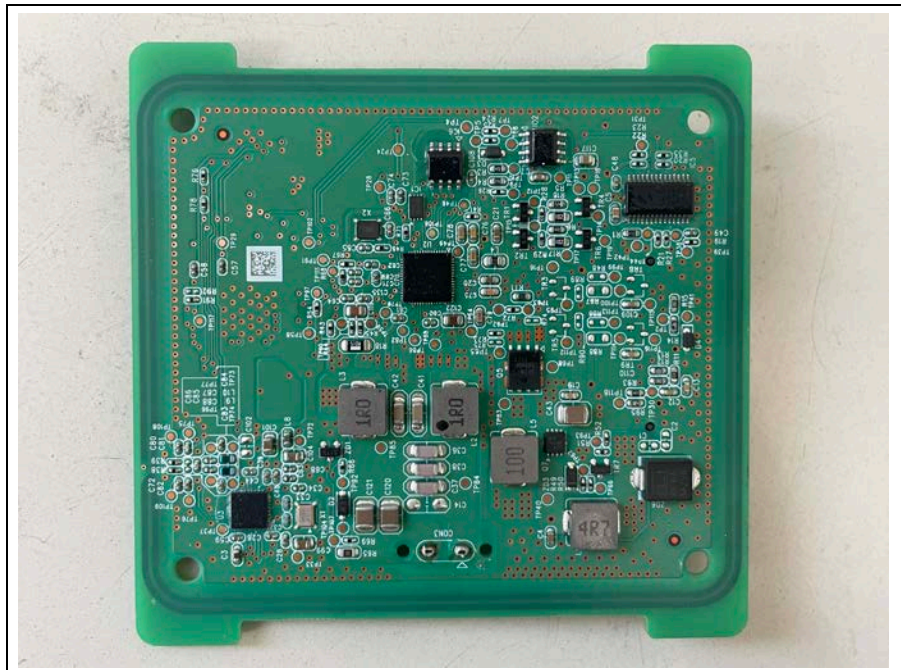

SGS

Internal photos of EUT

Model name: MBECNWPC2307

Internal view of EUT

Model name: MBECNWPC2307

Top view of Main PCB

Bottom view of Main PCB

Model name: MBECNWPC2307

View of WPC Antenna

Loop coil antenna

View of NFC Module & Antenna

PCB pattern antenna

NFC Module