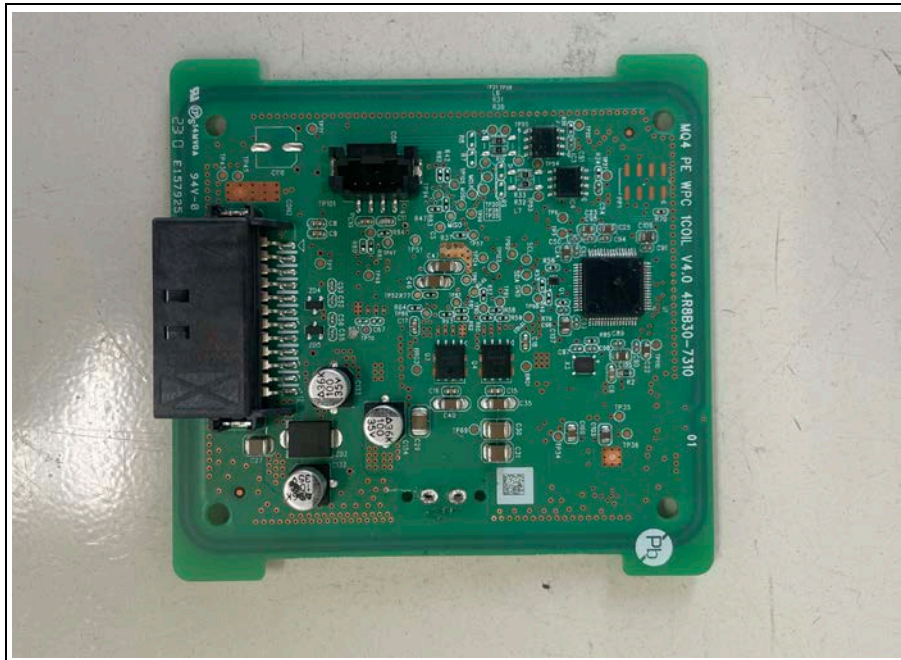

SGS

Internal photos of EUT

Model name: MBECNWPC2307

Internal view of EUT

Model name: MBECNWPC2307

Top view of Main PCB

Bottom view of Main PCB

Model name: MBECNWPC2307

View of WPC Antenna

Loop coil antenna

View of NFC Module & Antenna

PCB pattern antenna

NFC Module