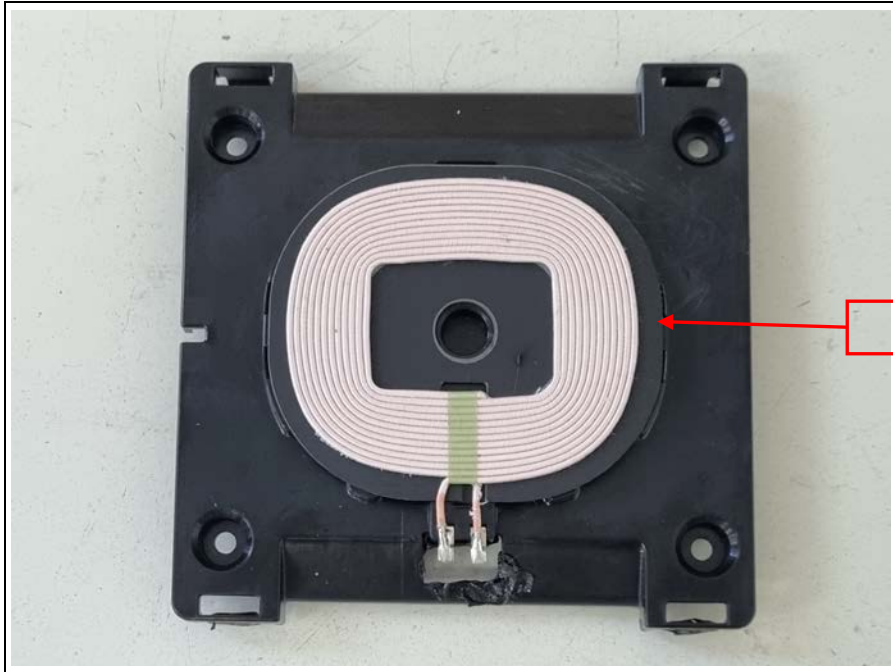

SGS

Internal photos of EUT

Model name: MBECNWPC2307

Internal view of EUT

Model name: MBECNWPC2307

Top view of Main PCB

Bottom view of Main PCB

Model name: MBECNWPC2307

View of WPC Antenna

Loop coil antenna

View of NFC Module & Antenna

PCB pattern antenna

NFC Module