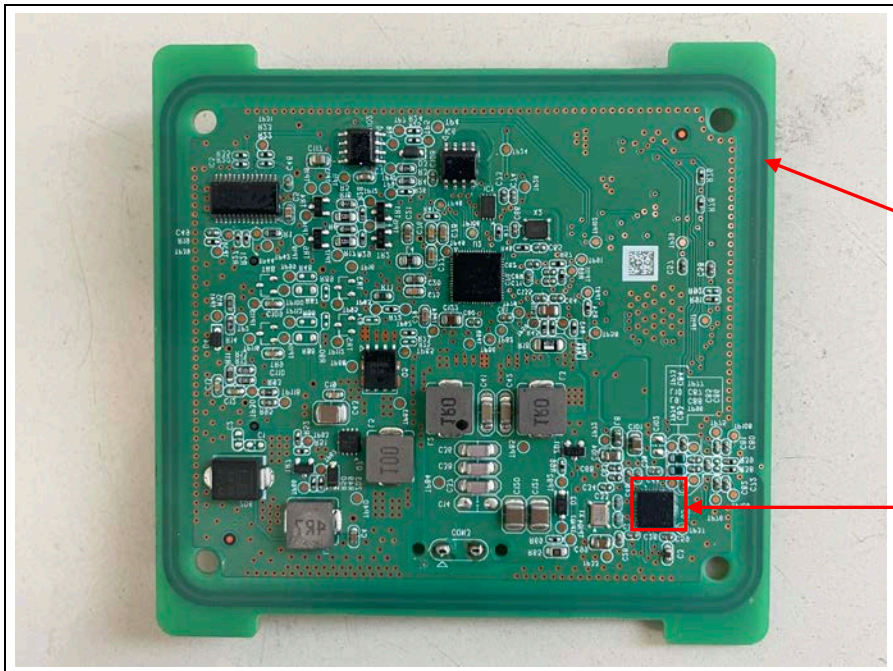

SGS

Internal photos of EUT

Model name: MBECNWPC2307

Internal view of EUT

Model name: MBECNWPC2307

Top view of Main PCB

Bottom view of Main PCB

Model name: MBECNWPC2307

View of WPC Antenna

Loop coil antenna

View of NFC Module & Antenna

PCB pattern antenna

NFC Module