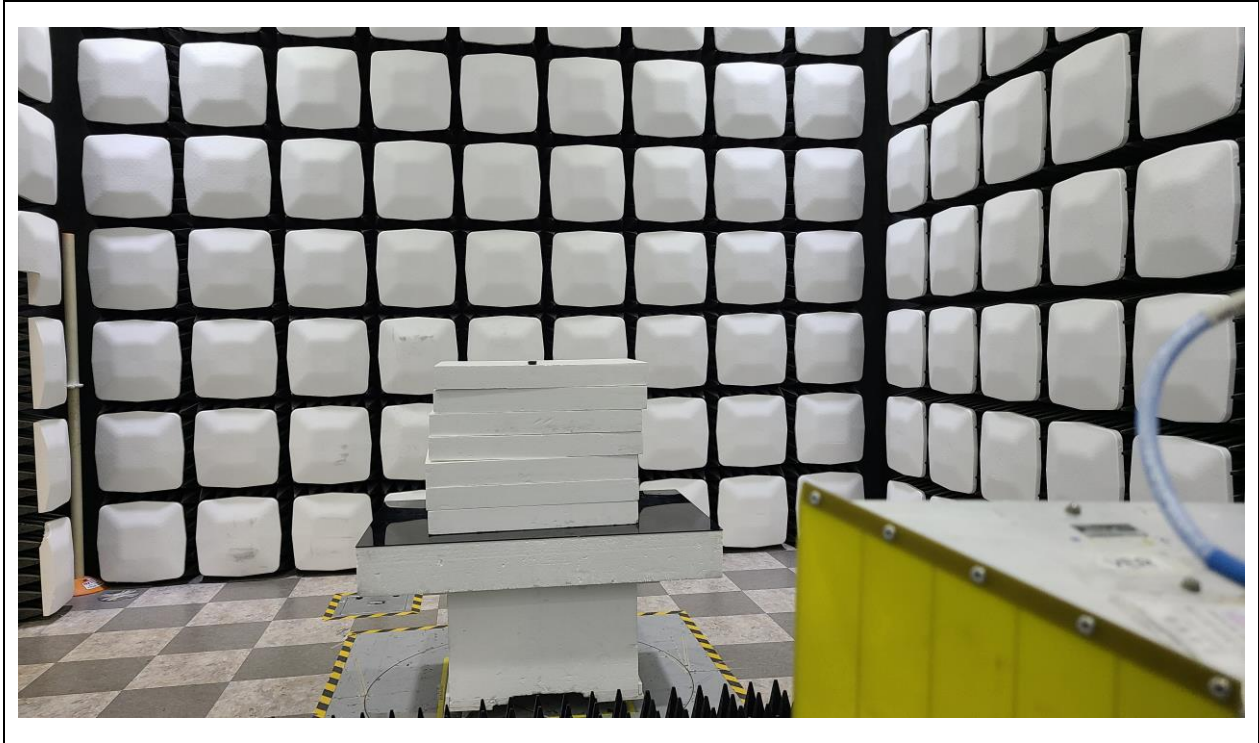

Test Setup Photos

Test Setup Photos

Radiated Emission_9 kHz ~ 30 MHz

Test distance : 3 m, height of table : 0.8 m

Radiated Emission_30 MHz ~ 1 GHz

Test distance : 3 m, height of table : 0.8 m

Test Setup Photos

Radiated Emission_1 GHz ~ 5 GHz

Test distance : 3 m, height of table : 1.5 m