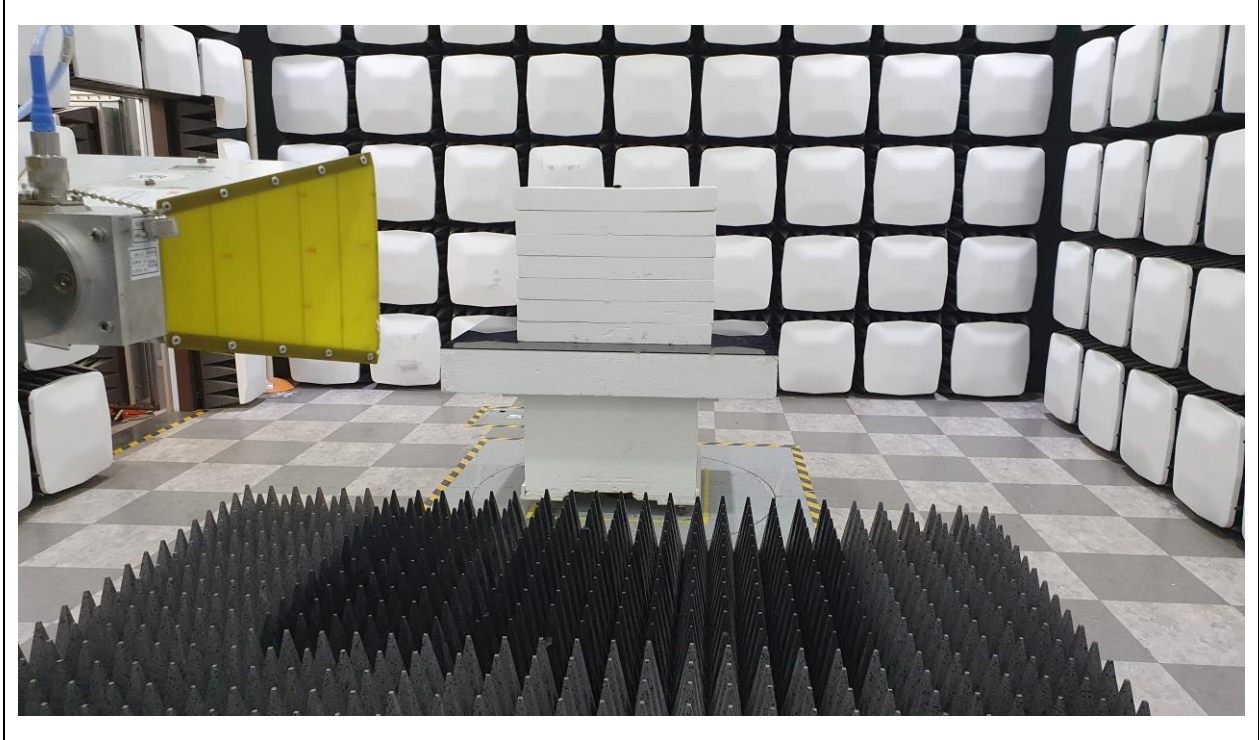

Test Setup Photos

Test Setup Photos

Radiated Emission_ 9 kHz ~ 30 MHz

Test distance : 3 m, height of table : 0.8 m

Radiated Emission_ 30 MHz ~ 1 GHz

Test distance : 3 m, height of table : 0.8 m

Test Setup Photos

Radiated Emission_1 GHz ~ 5 GHz

Test distance : 3 m, height of table : 1.5 m