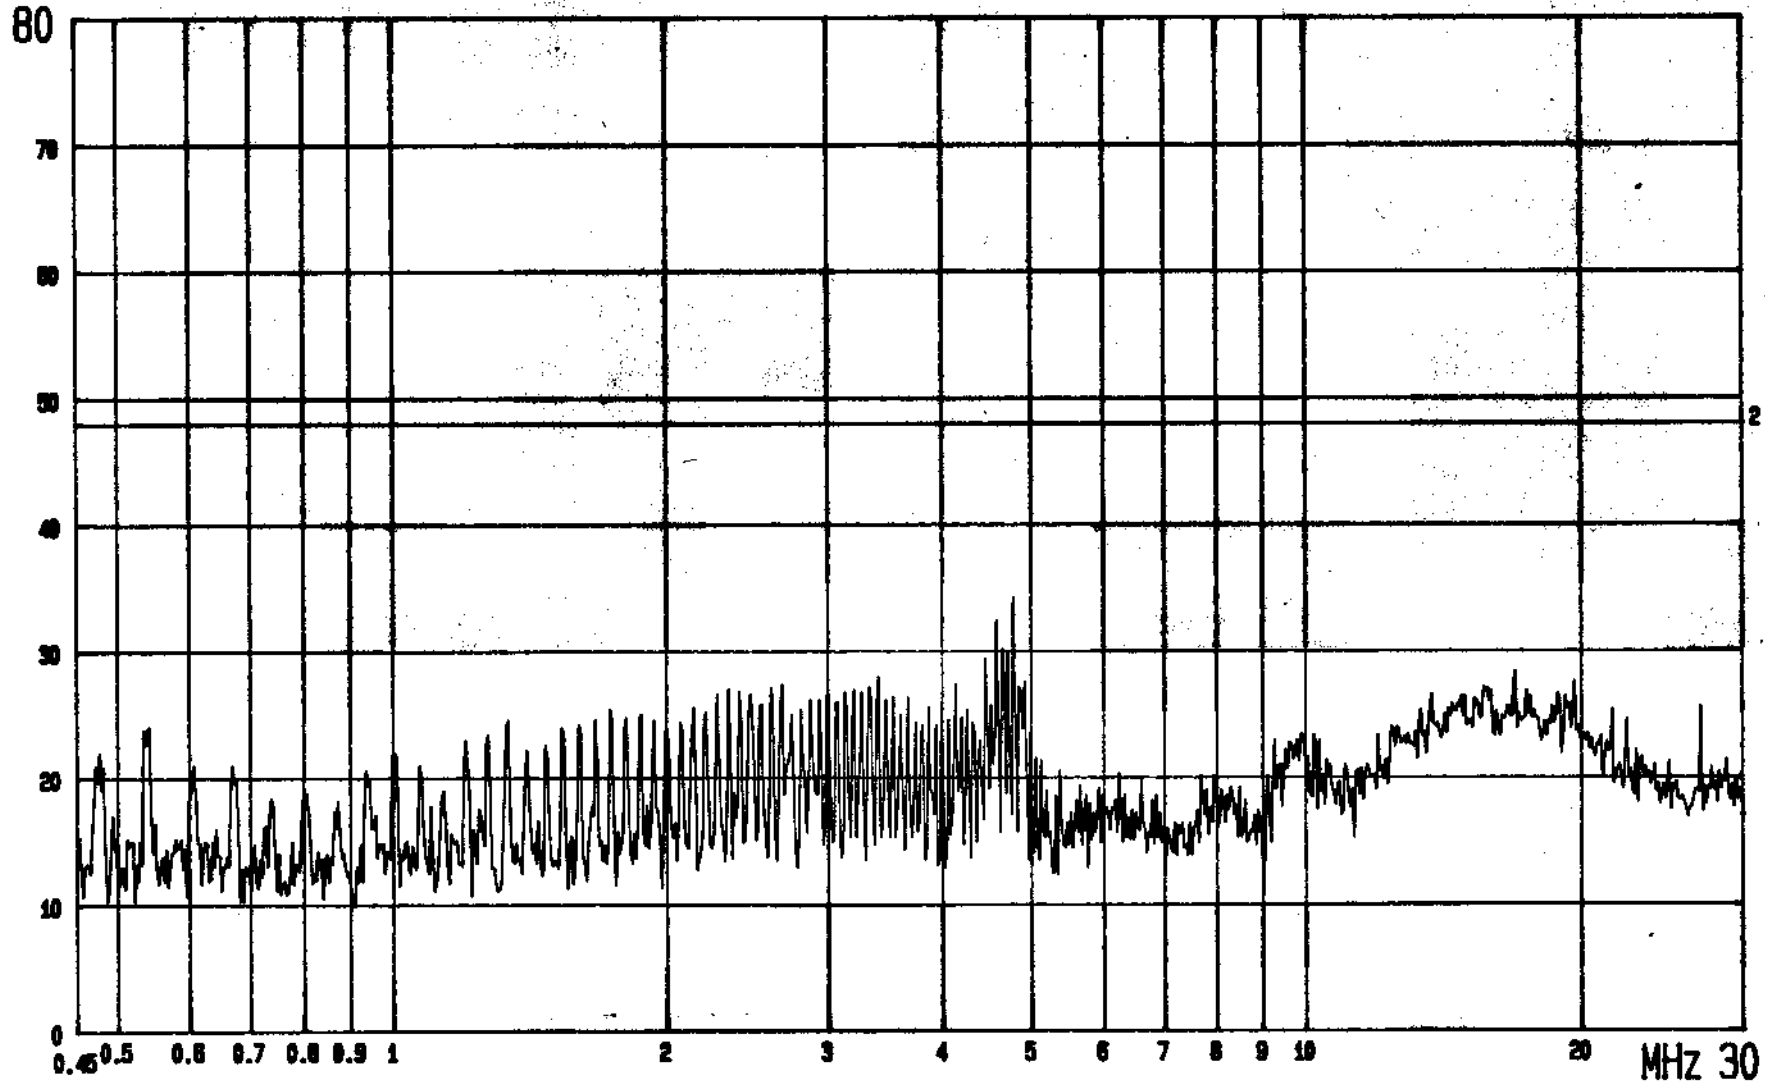

dBuV

FCC CONDUCTED TEST
MODEL: A2424

EUT: WIRELESS LAN CARD
MODE: 2472MHZ

2: GP.,
LISN: L1

CLASS B LIMIT
ETC EMC LAB.