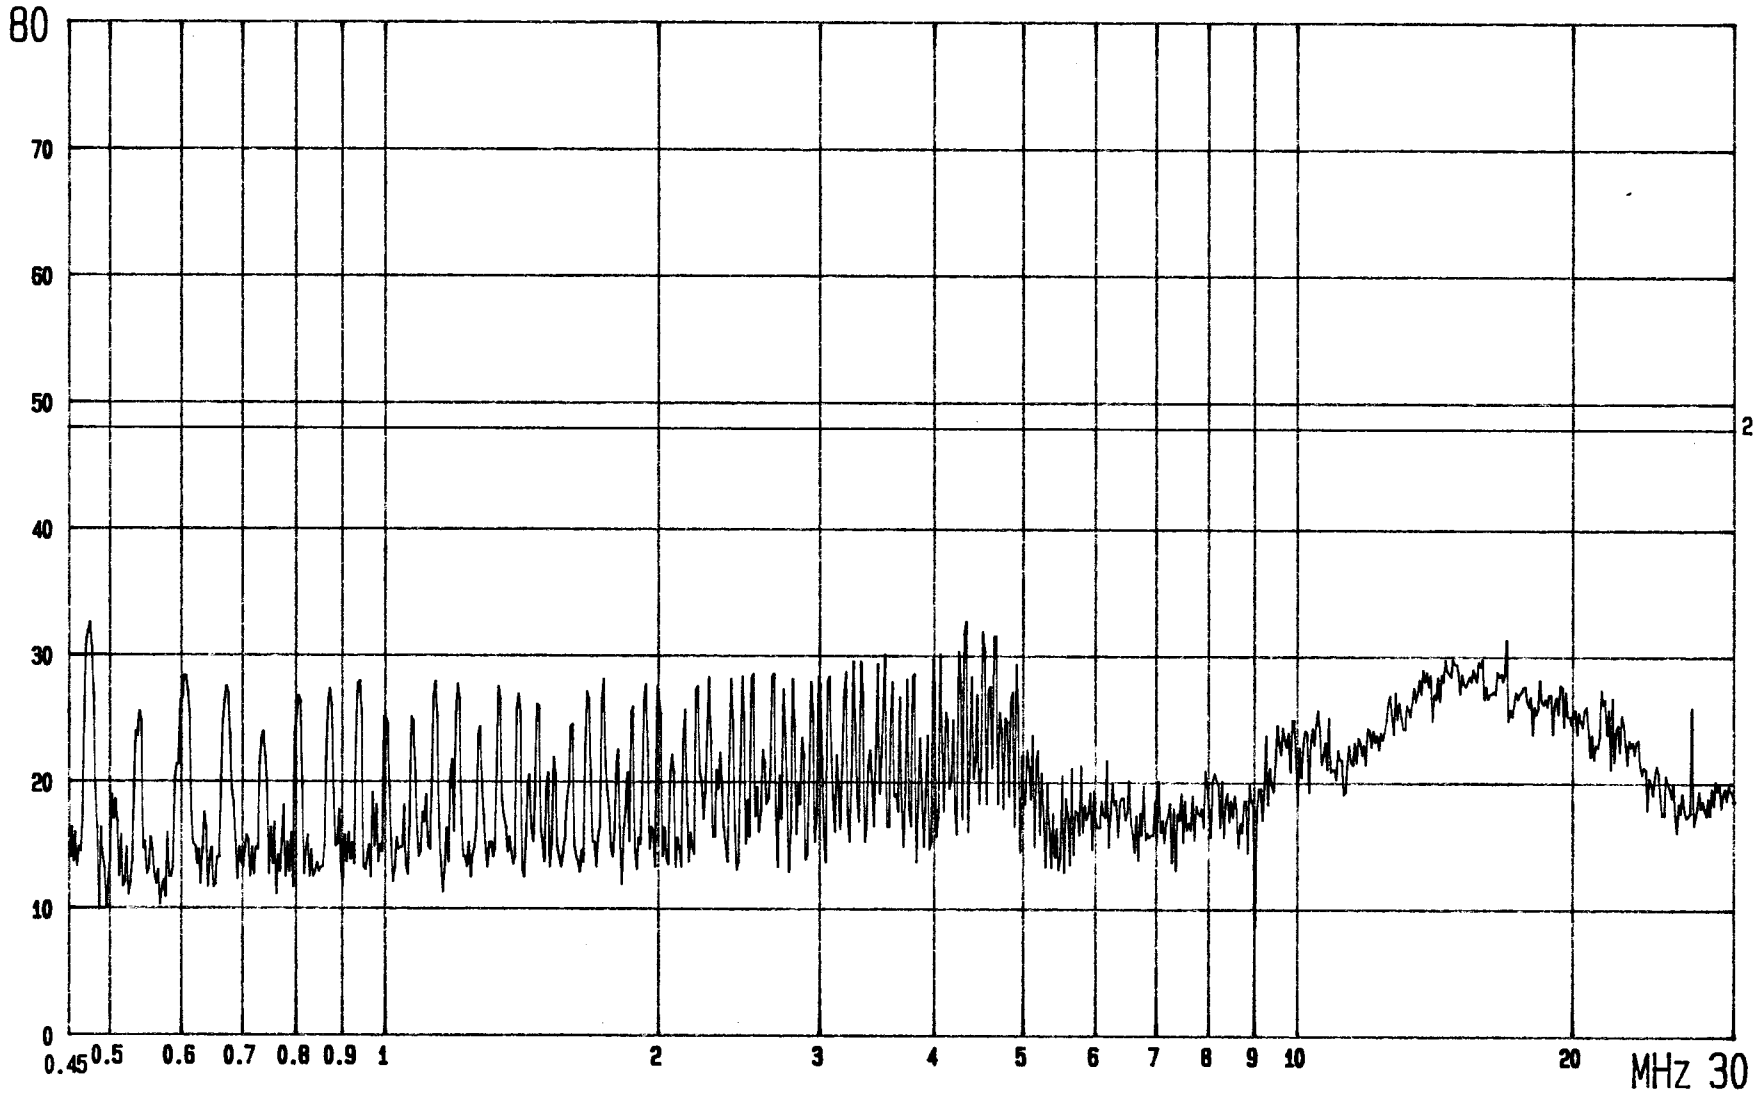

dBuV

----  
FCC CONDUCTED TEST    EUT: WIRELESS LAN CARD    2: GP.,    CLASS B LIMIT  
MODEL: A2424    MODE: 2412MHZ    LISN: N    ETC EMC LAB.

dBuV

----  
FCC CONDUCTED TEST  
MODEL: A2424

EUT: WIRELESS LAN CARD  
MODE: 2412MHz

2: QP.,  
LISN: L1

CLASS B LIMIT  
ETC EMC LAB.

dBuV

-----  
FCC CONDUCTED TEST      EUT: WIRELESS LAN CARD      0: QP., 1: AVG      CLASS B LIMIT  
MODEL: A2424            MODE: 2437MHZ            LISN: N            ETC EMC LAB.