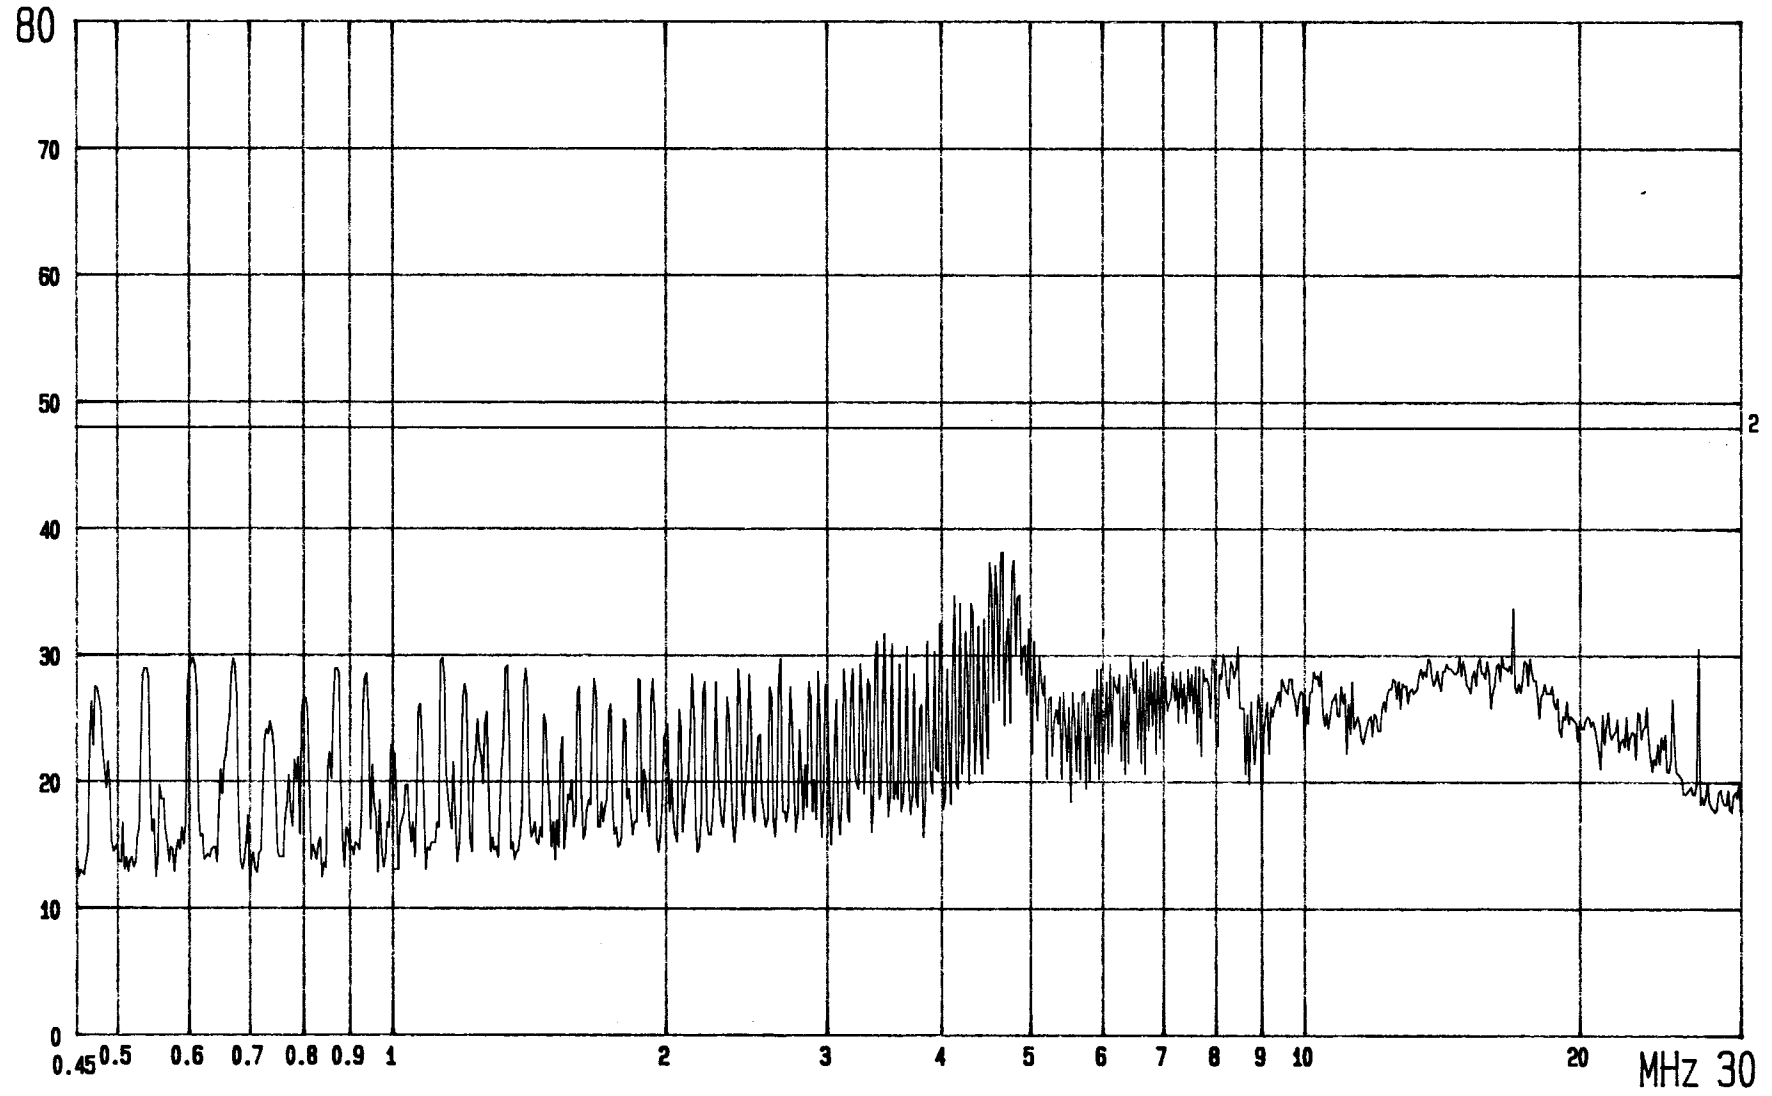

dBuV

----  
FCC CONDUCTED TEST    EUT: WIRELESS LAN CARD    2: GP.,    CLASS B LIMIT  
MODEL: A2424    MODE: 2412MHZ    LISN: N    ETC EMC LAB.

dBuV

----  
FCC CONDUCTED TEST  
MODEL: A2424

EUT: WIRELESS LAN CARD  
MODE: 2412MHz

2: QP.,  
LISN: L1

CLASS B LIMIT  
ETC EMC LAB.

dBuV

-----  
FCC CONDUCTED TEST      EUT: WIRELESS LAN CARD      0: QP., 1: AVG      CLASS B LIMIT  
MODEL: A2424            MODE: 2437MHZ            LISN: N            ETC EMC LAB.