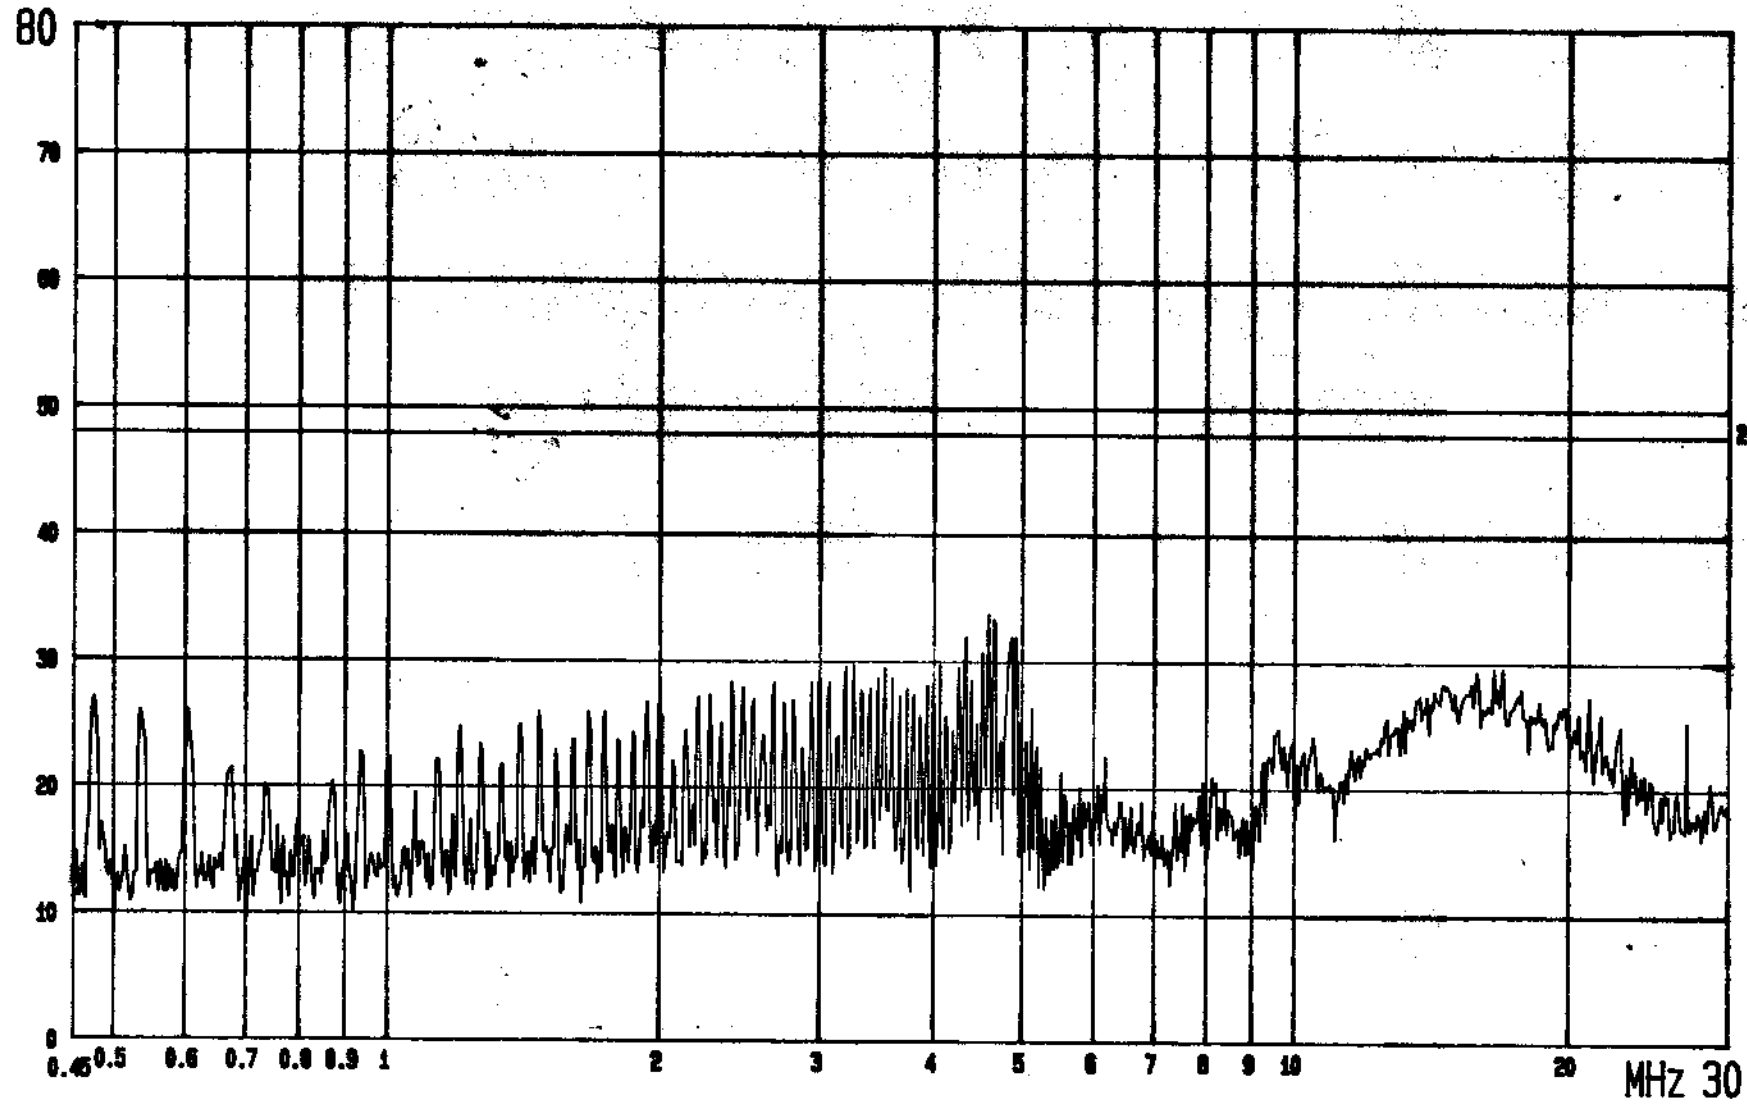

dBuV

----  
FCC CONDUCTED TEST    EUT: WIRELESS LAN CARD    2: GP.,    CLASS B LIMIT  
MODEL: A2424    MODE: 2412MHZ    LISN: N    ETC EMC LAB.

dBuV

----  
FCC CONDUCTED TEST  
MODEL: A2424

EUT: WIRELESS LAN CARD  
MODE: 2412MHz